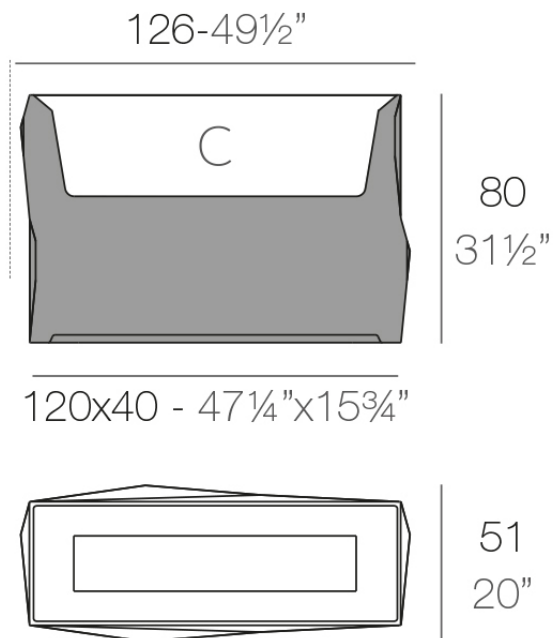

## Description

Pot made of polyethylene resin by rotational moulding. 100% Recyclable. Item suitable for indoor and outdoor use. Available in different finishes.

Weight: 20.47 Kg

FAZ Jardinera alta      C = 140 L  
 FAZ High jardiniere    C = 38¼ gal