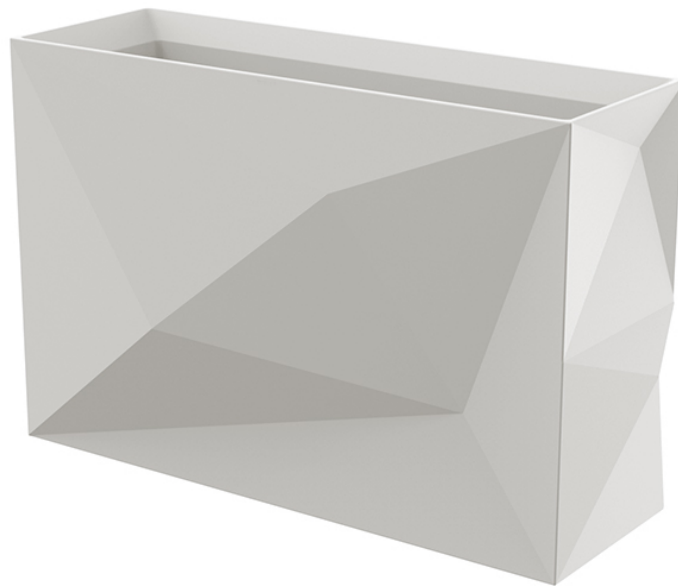

Products / Planters / Faz Wall Planter 40x120x80cm

# Faz wall planter 40x120x80cm

by Ramón Esteve

Faz is a modular collection of outdoor furniture and planters designed by Ramón Esteve for Vondom. He is the architect of harmony, serenity, timelessness and universality, and he has created mineral and emphatic shapes that make Faz a design that contextualizes with homes and installations. An ambience, encircling as a result of the blissful combination of the material and lighting, so that the sole sensation would be its fusion.

## Description

Pot made of polyethylene resin by rotational moulding. 100% Recyclable. Item suitable for indoor and outdoor use. Available in different finishes.

Weight: 20.47 Kg

FAZ Jardinera alta      C = 140 L  
 FAZ High jardiniere    C = 38¼ gal