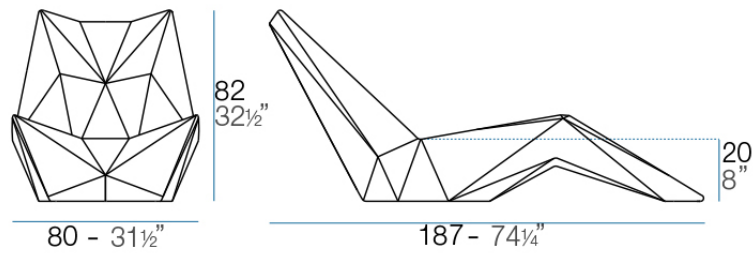

Info

Description

Made of polyethylene resin by rotational moulding. 100% Recyclable. Item suitable for indoor and outdoor use. Available in different finishes.

Weight: 25 Kg

FAZ
FAZ SUNBED