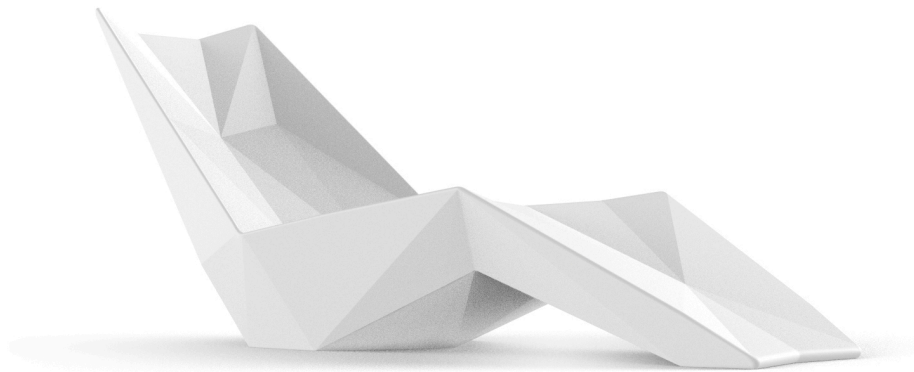

Products / Sun Loungers / Faz Sunbed 187x80x82cm

Faz sunbed 187x80x82cm

by Ramón Esteve

Faz is a modular collection of outdoor furniture and planters designed by Ramón Esteve for Vondom. He is the architect of harmony, serenity, timelessness and universality, and he has created mineral and emphatic shapes that make Faz a design that contextualizes with homes and installations. An ambience, encircling as a result of the blissful combination of the material and lighting, so that the sole sensation would be its fusion.

Info

Description

Made of polyethylene resin by rotational moulding. 100% Recyclable. Item suitable for indoor and outdoor use. Available in different finishes.

Weight: 25 Kg

FAZ
FAZ SUNBED

Finishes

finishes