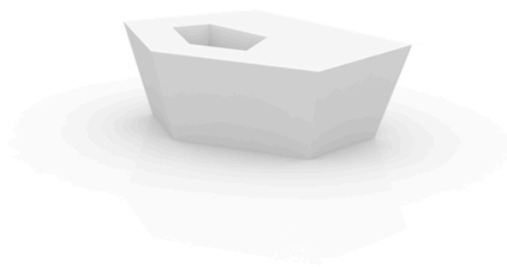

Products / Low Tables / Faz Sun Chaise Longue Table 60x57x22

Faz sun chaise longue table 60x57x22

by Ramón Esteve

Faz is a modular collection of outdoor furniture and planters designed by Ramón Esteve for Vondom. He is the architect of harmony, serenity, timelessness and universality, and he has created mineral and emphatic shapes that make Faz a design that contextualizes with homes and installations. An ambience, encircling as a result of the blissful combination of the material and lighting, so that the sole sensation would be its fusion.