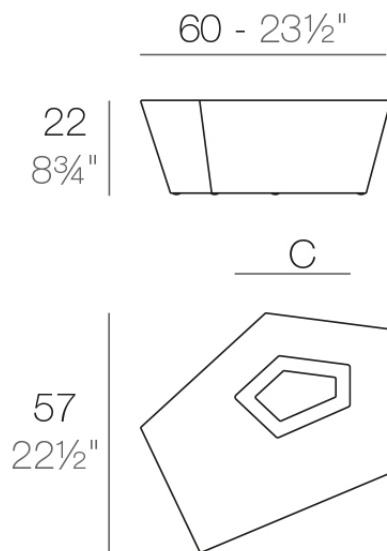

Weight: 4.5 Kg

FAZ Mesa Tumbona
FAZ Sun Chaise Table

C = 27 x 12 cm
C = 10¾" x 4¾"

Finishes

finishes

BASIC

Ref. 54009

purjai red