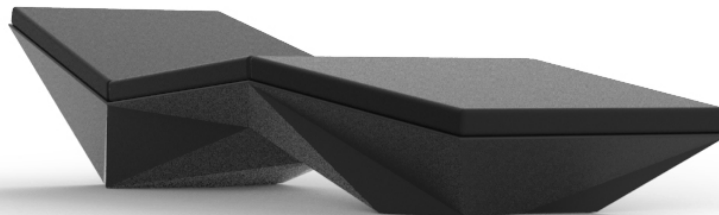

Products / Sun Loungers / Faz Sun Chaise Longue

Faz sun chaise longue

by Ramón Esteve

Faz is a modular collection of outdoor furniture and planters designed by Ramón Esteve for Vondom. He is the architect of harmony, serenity, timelessness and universality, and he has created mineral and emphatic shapes that make Faz a design that contextualizes with homes and installations. An ambience, encircling as a result of the blissful combination of the material and lighting, so that the sole sensation would be its fusion.