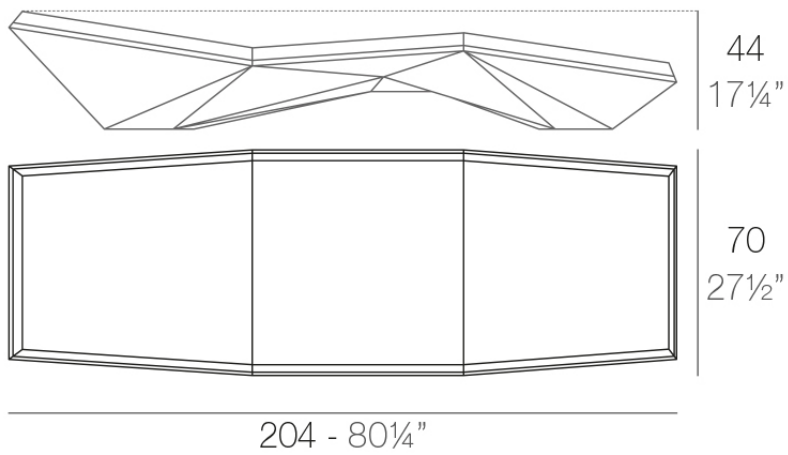

Weight: 31.03 Kg

FAZ Tumbona
FAZ Sun Chaise

Finishes

finishes

BASIC

Ref. 54008

green

purjai red