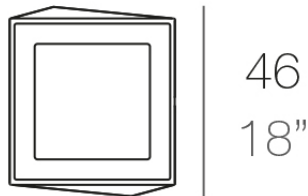

Weight: 5.1 Kg

FAZ Maceta C = 38 L
 FAZ Planter C = 10 gal

Finishes

finishes

BASIC

Ref. 54175A

green

purjai red