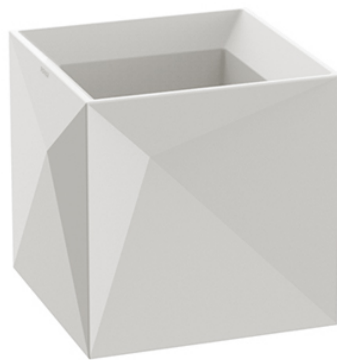

Products / Planters / Faz Planter 40cm

Faz planter 40cm

by Ramón Esteve

Faz is a modular collection of outdoor furniture and planters designed by Ramón Esteve for Vondom. He is the architect of harmony, serenity, timelessness and universality, and he has created mineral and emphatic shapes that make Faz a design that contextualizes with homes and installations. An ambience, encircling as a result of the blissful combination of the material and lighting, so that the sole sensation would be its fusion.

Official Distributor

800-971-1442 | orders@aquablumosaics.com

www.AquaBluMosaics.com

Info

Description

Pot made of polyethylene resin by rotational moulding. 100% Recyclable. Item suitable for indoor and outdoor use. Available in different finishes.

Weight: 5.1 Kg

FAZ Maceta C = 38 L
 FAZ Planter C = 10 gal

Finishes

finishes

BASIC

Ref. 54175A

green

purjai red