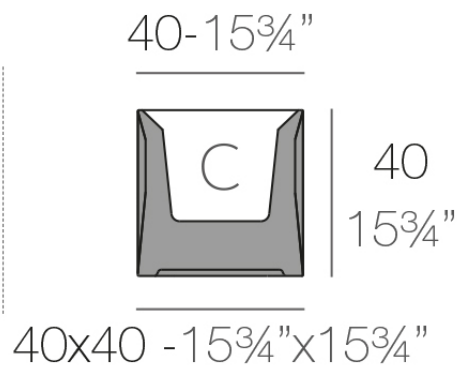

Weight: 5.1 Kg

FAZ Maceta C = 38 L
 FAZ Planter C = 10 gal

Finishes

finishes

BASIC

Ref. 54175A

green

purjai red