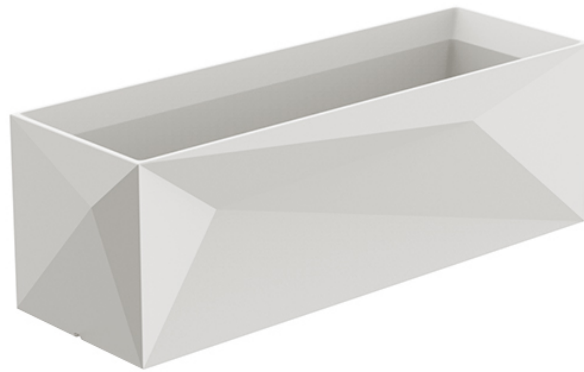

Products / Planters / Faz Jardiniere 40x120x40cm

Faz jardiniere 40x120x40cm

by Ramón Esteve

Faz is a modular collection of outdoor furniture and planters designed by Ramón Esteve for Vondom. He is the architect of harmony, serenity, timelessness and universality, and he has created mineral and emphatic shapes that make Faz a design that contextualizes with homes and installations. An ambience, encircling as a result of the blissful combination of the material and lighting, so that the sole sensation would be its fusion.

Official Distributor

800-971-1442 | orders@aquablumosaics.com

www.AquaBluMosaics.com

Info

Description

Pot made of polyethylene resin by rotational moulding. 100% Recyclable. Item suitable for indoor and outdoor use. Available in different finishes.

Weight: 13.35 Kg

FAZ Jardinera

C = 120 L

FAZ Jardiniera

C = 31¾ gal

Finishes

finishes

BASIC