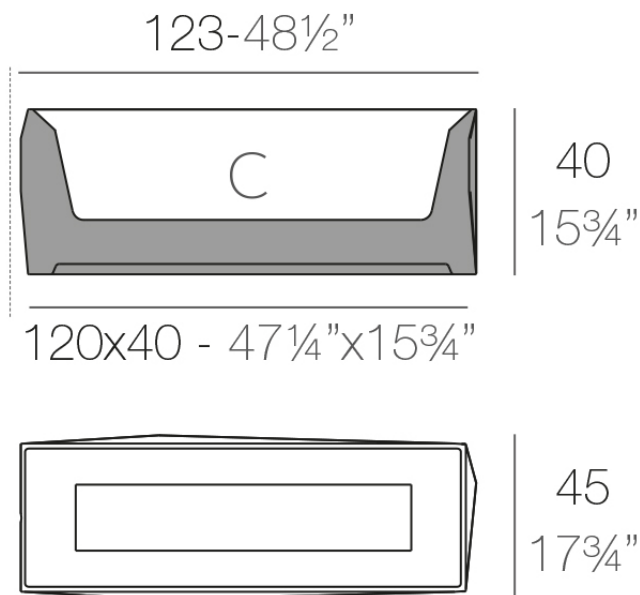

Weight: 13.35 Kg

FAZ Jardinera

C = 120 L

FAZ Jardiniera

C = 31¾ gal

Finishes

finishes

BASIC