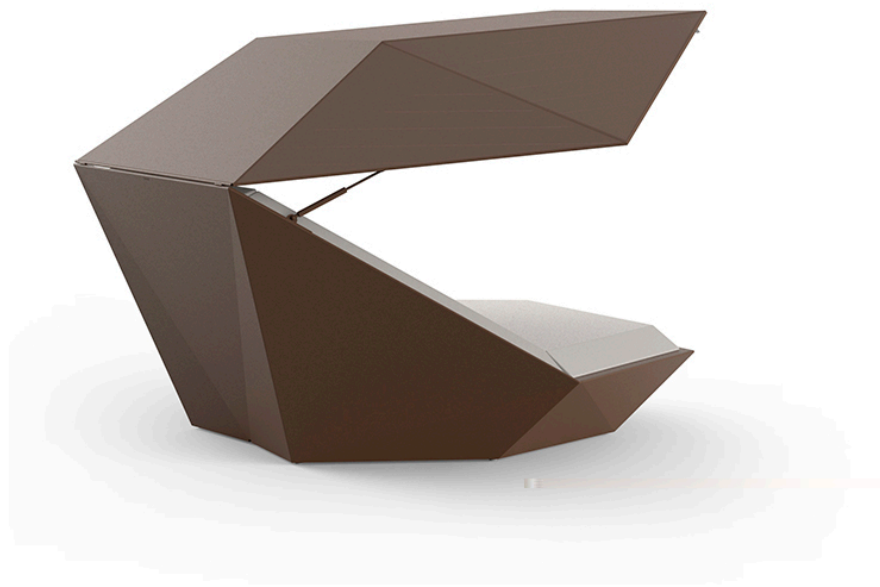

Products / Daybed / Faz Daybed With Hinged Canopy/360° Swivels

Faz daybed with hinged canopy/360° swivels

by Ramón Esteve

Faz is a minimalist collection of modern outdoor furniture and planters designed by Ramón Esteve for Vondom. He is the architect of harmony, serenity, timelessness and universality, and he has created mineral and emphatic shapes that make Faz a design that contextualizes with homes and installations. An ambience, encircling as a result of the blissful combination of the material and lighting, so that the sole sensation would be its fusion.

Weight: 110.63 Kg

FAZ Daybed con parasol
FAZ Daybed with parasol

	Open Abierto	Close Cerrado	Rotation Giro	Thick cushion Grosor acolchado
Daybed with parasol	55"	35½"	360°	3¼"
Daybed con parasol	140	90	360°	8