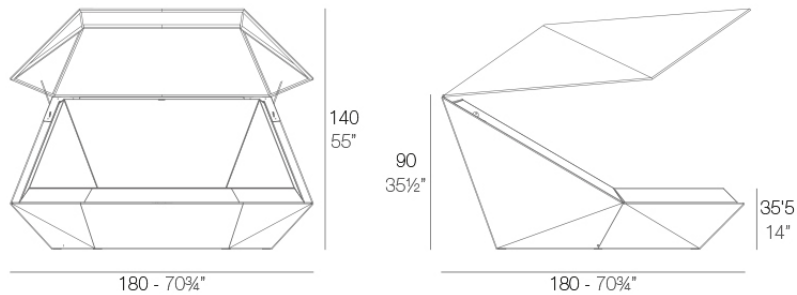

Products / Daybed / Faz Daybed With Hinged Canopy/360° Swivels

Faz daybed with hinged canopy/360° swivels

by Ramón Esteve

Faz is a minimalist collection of modern outdoor furniture and planters designed by Ramón Esteve for Vondom. He is the architect of harmony, serenity, timelessness and universality, and he has created mineral and emphatic shapes that make Faz a design that contextualizes with homes and installations. An ambience, encircling as a result of the blissful combination of the material and lighting, so that the sole sensation would be its fusion.

Weight: 110.63 Kg

FAZ Daybed con parasol
FAZ Daybed with parasol

	Open Abierto	Close Cerrado	Rotation Giro	Thick cushion Grosor acolchado
Daybed with parasol	55"	35½"	360°	3¼"
Daybed con parasol	140	90	360°	8