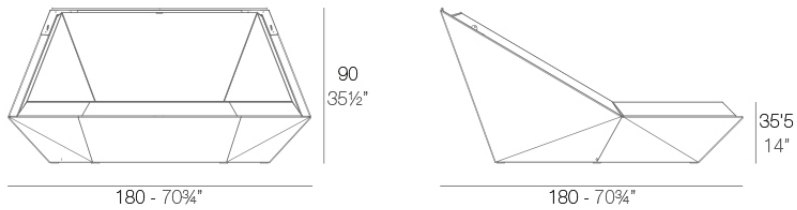

Products / Daybed / Faz Daybed

Faz daybed

by Ramón Esteve

Faz is a minimalist collection of modern outdoor furniture and planters designed by Ramón Esteve for Vondom. He is the architect of harmony, serenity, timelessness and universality, and he has created mineral and emphatic shapes that make Faz a design that contextualizes with homes and installations. An ambience, encircling as a result of the blissful combination of the material and lighting, so that the sole sensation would be its fusion.

Weight: 70.57 Kg

FAZ Daybed
FAZ Daybed

	Rotation Giro	Thick cushion Grosor acolchado
Daybed	360°	3 1/4"
Daybed	360°	8

Accessories

- **4-Pillow pack 60x60 cm.**

4 Pillow pack - 23"1/2"x23"1/2"

- **PACK SOUND BLUETOOTH SYSTEM**