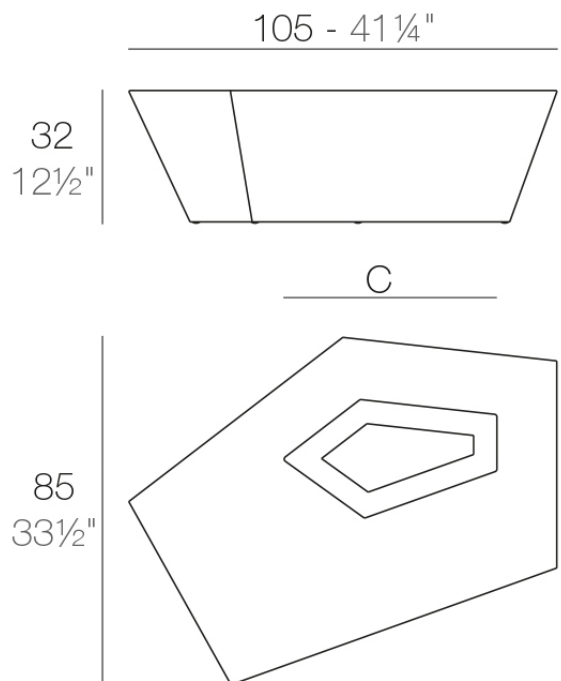

## Description

Made of polyethylene resin by rotational moulding. 100% Recyclable. Item suitable for indoor and outdoor use. Available in different finishes.

Weight: 10.5 Kg

FAZ Mesa Baja C = 51 x 19 cm  
 FAZ Low Table C = 20" x 7 1/2"