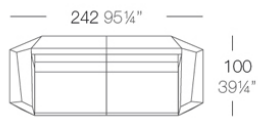

1. 1 x 54002 Módulo Izquierdo Sectional Sofa Left
   1 x 54003 Módulo Derecho Sectional Sofa Right