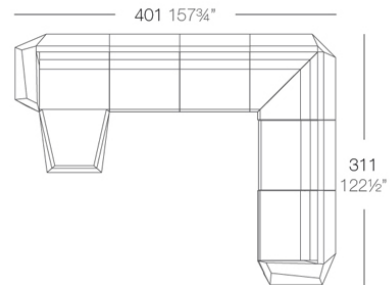

1. **3 x 54004** Módulo Central Sectional Sofa Armless
   1 x 54002 Módulo Izquierdo Sectional Sofa Left
   1 x 54003 Módulo Derecho Sectional Sofa Right
   1 x 54006 Módulo Esquina 90° Sectional Sofa Corner 90°
   1 x 54006 Módulo Chaiselongue Ottoman