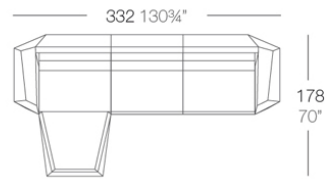

1. **1 x 54004** Módulo Central Sectional Sofa Armless
   1 x 54002 Módulo Izquierdo Sectional Sofa Left
   1 x 54003 Módulo Derecho Sectional Sofa Right
   1 x 54006 Módulo Chaiselongue Ottoman