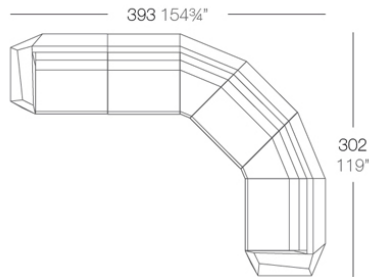

## Description

Made of polyethylene resin by rotational moulding. 100% Recyclable. Item suitable for indoor and outdoor use. Available in different finishes.

Weight: 10.5 Kg

FAZ Mesa Baja C = 51 x 19 cm  
 FAZ Low Table C = 20" x 7 1/2"

# Combinations

- 3 x 54004** Módulo Central Sectional Sofa Armless  
**1 x 54002** Módulo Izquierdo Sectional Sofa Left  
**1 x 54003** Módulo Derecho Sectional Sofa Right  
**1 x 54006** Módulo Esquina 90° Sectional Sofa Corner 90°  
**1 x 54010** Módulo Esquina 45° Sectional Sofa Corner 45°