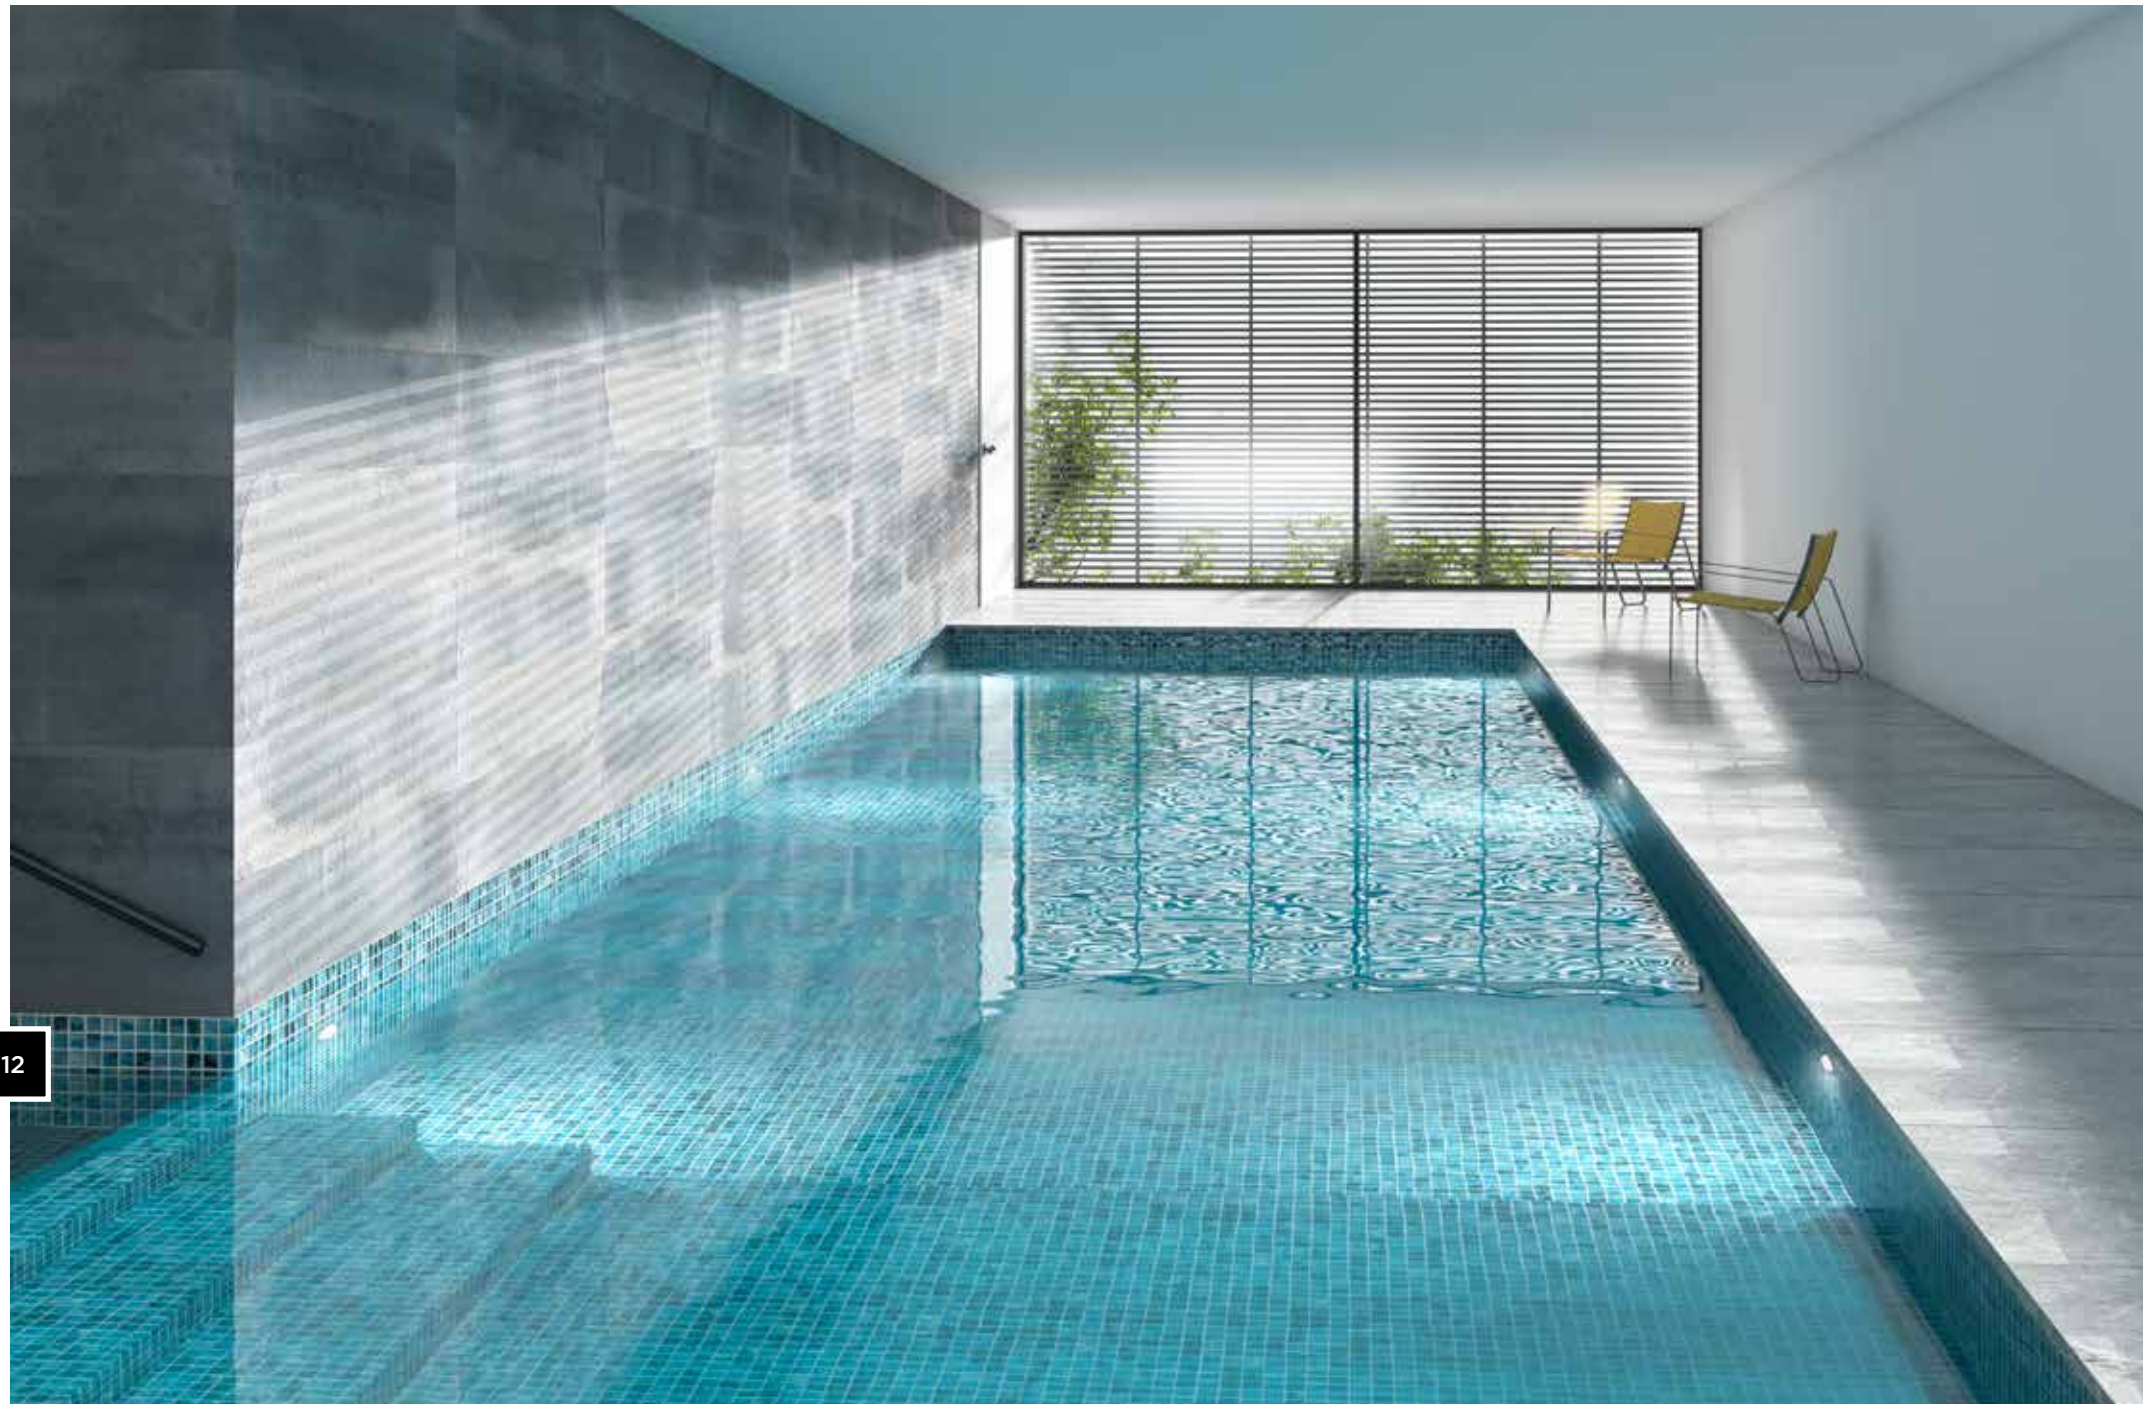

12

13

5801 ESTELAR WATERCOLOR
3,8x3,8 cm