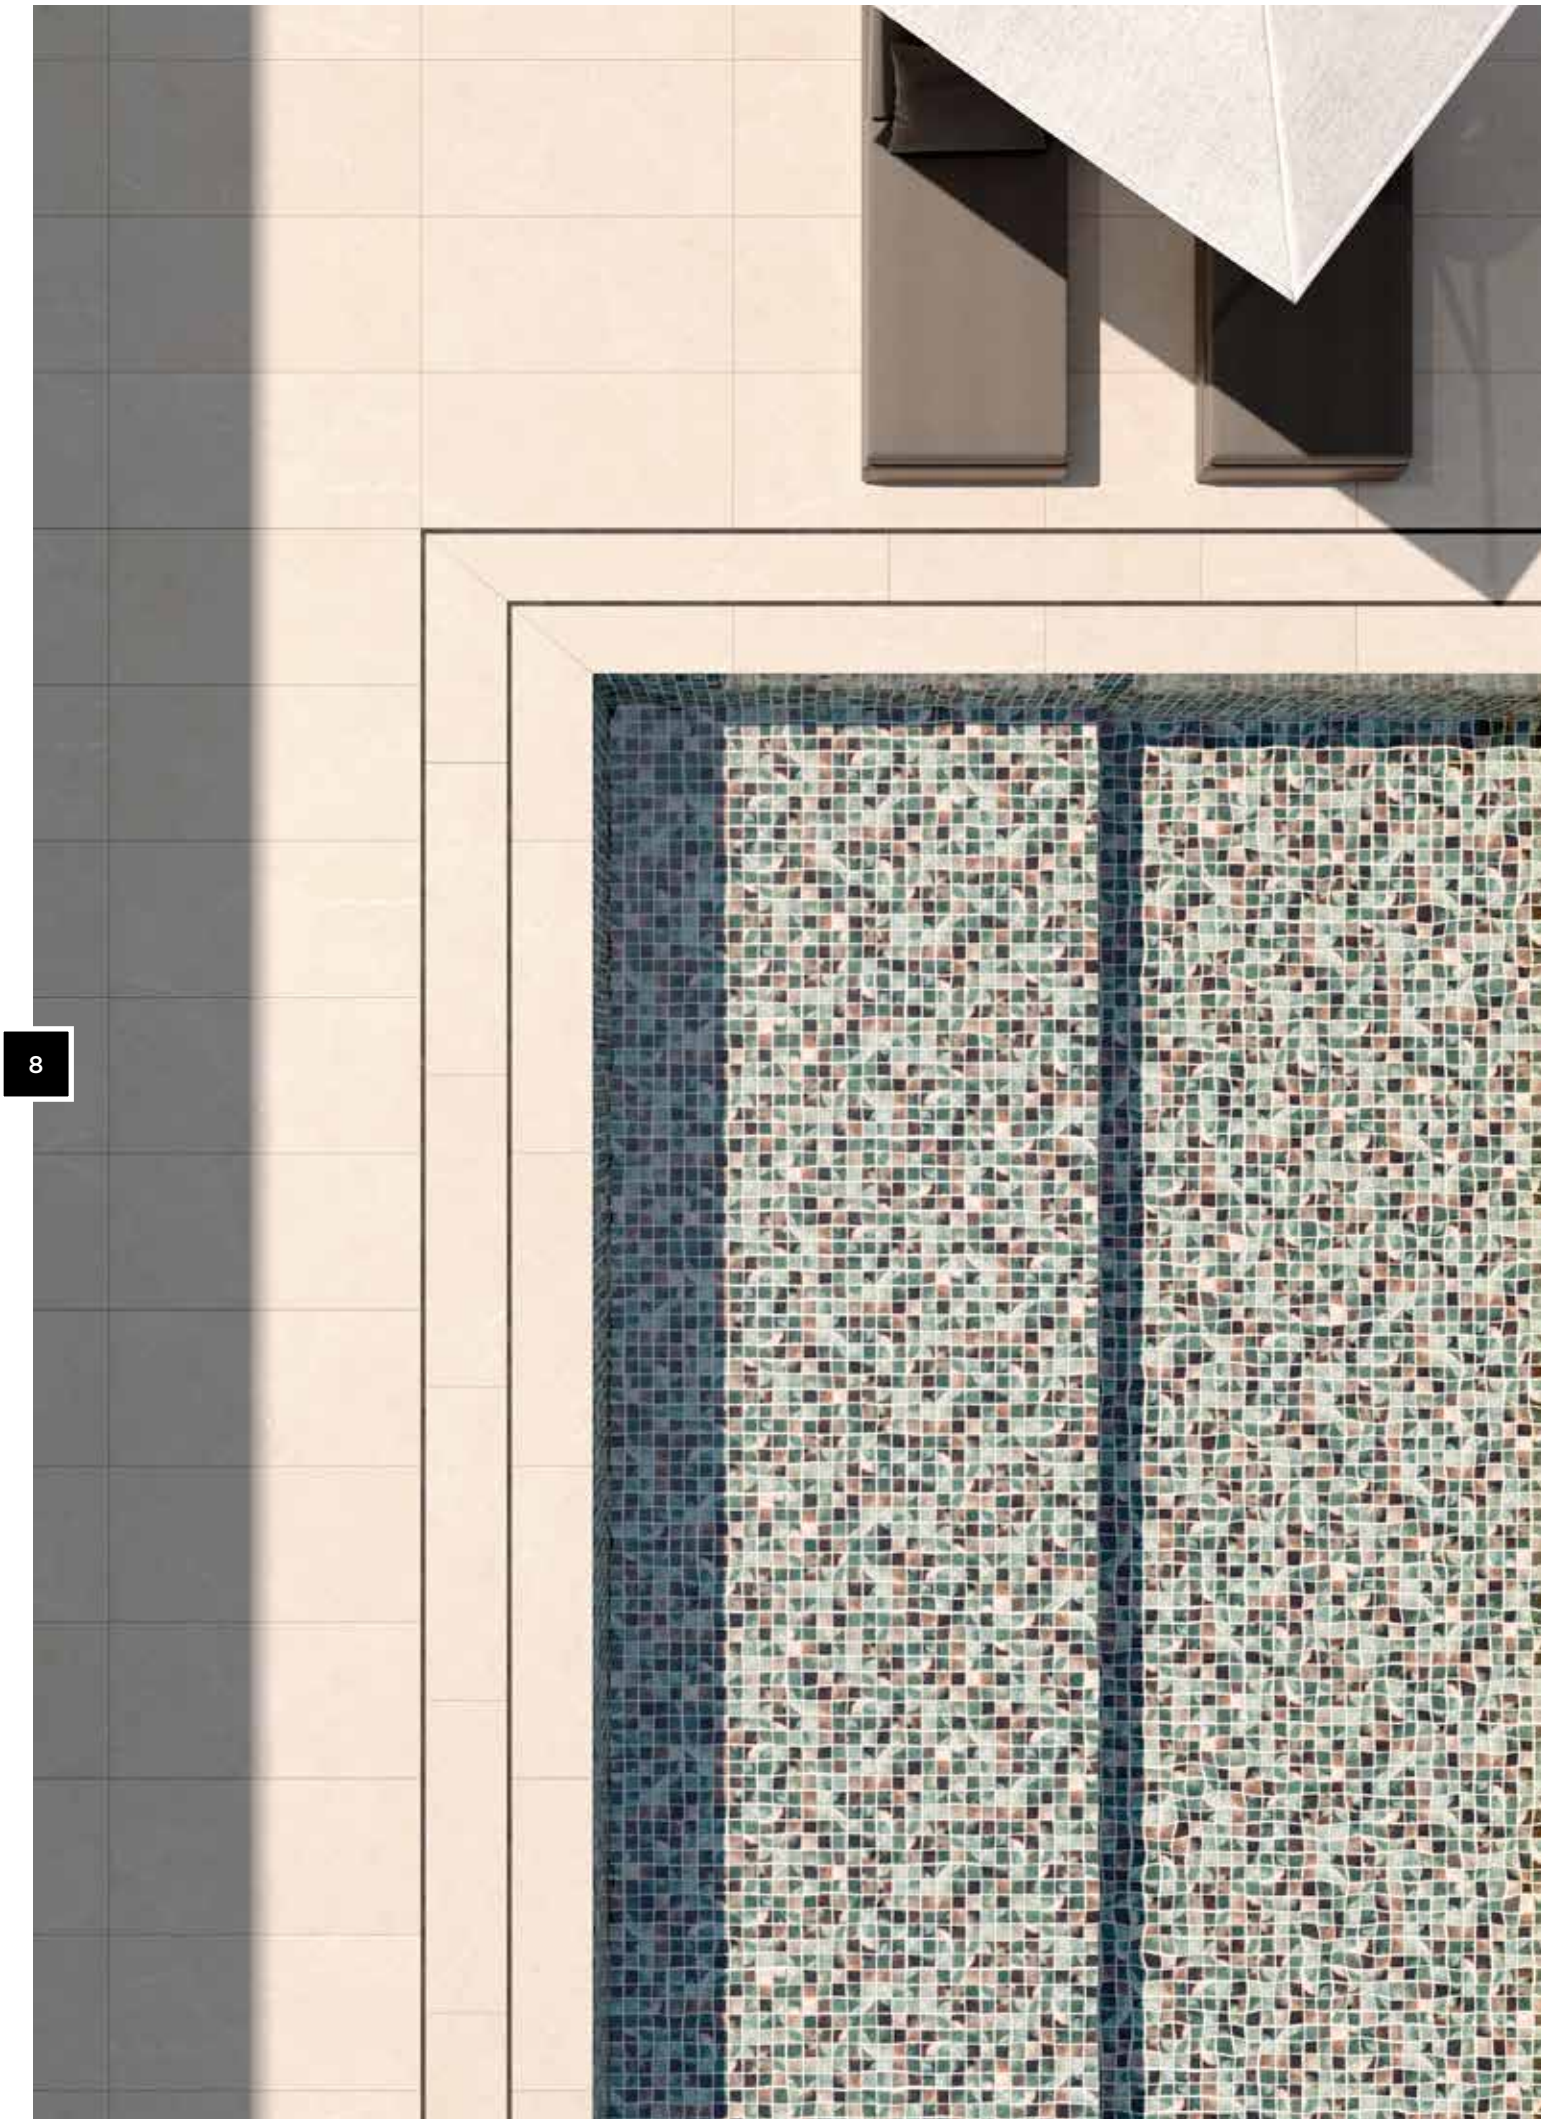

5804 ESTELAR LUNA
3,8x3,8 cm