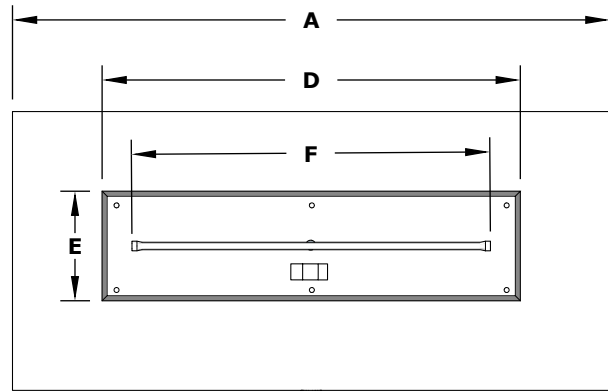

DEL MAR CONCRETE FIRE PIT

AQUABLU

Official Distributor
(800) 971-1442

www.aquablumosaiics.com

Ventilation

ISOMETRIC VIEW

TOP VIEW

FRONT SIDE VIEW

SKU	A	B	C	D	E	F	G	H	I	J	BTU
OPT-CORGFRC48	48"	28"	15"	32"	12"	24"	38"	18"	5"	5"	65,000
OPT-DEL6028	60"	28"	15"	44"	12"	40"	50"	18"	5"	5"	65,000
OPT-DEL7228	72"	28"	15"	56"	12"	48"	62"	18"	5"	5"	65,000
OPT-DEL8428	84"	28"	15"	68"	12"	60"	74"	18"	5"	5"	65,000
OPT-DEL9628	96"	28"	15"	80"	12"	72"	86"	18"	5"	5"	65,000

Fire Pit Material: GFRC Concrete
Finish: Smooth Concrete
Pan Material: 304 Stainless Steel
Burner Material: 304 Stainless Steel

Standard 2" Depth on all pans

110V ELECTRONIC IGNITION
ANSI Z21.97-(2017) / CSA 2.41-(2017)

Includes: Pan, Burner, Key Valve, Whistle Free Hoses, Black Lava Rock.