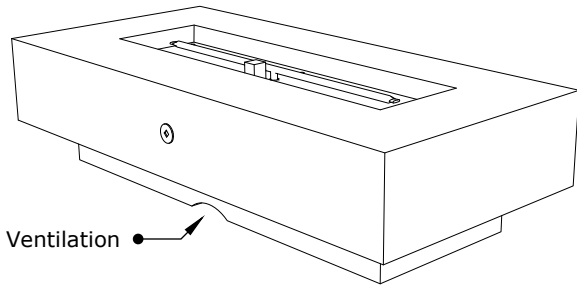

DEL MAR CONCRETE FIRE PIT

AQUABLU

Official Distributor
(800) 971-1442

www.aquablumosaiics.com

Ventilation

ISOMETRIC VIEW