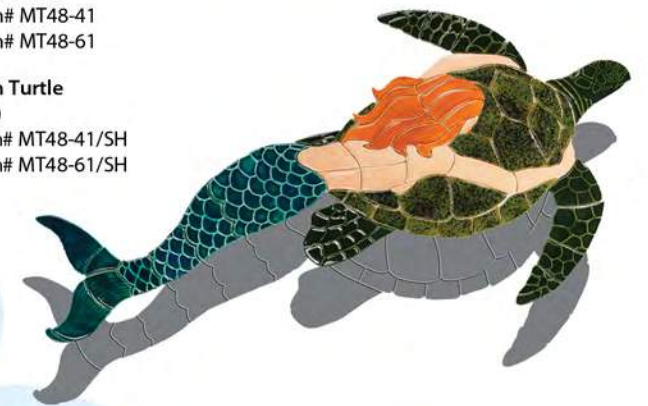

Mermaid with Turtle
35" x 17" Item# MT48-41
57" x 28" Item# MT48-61

Mermaid with Turtle
(with shadow)
36" x 21" Item# MT48-41/SH
59" x 31" Item# MT48-61/SH