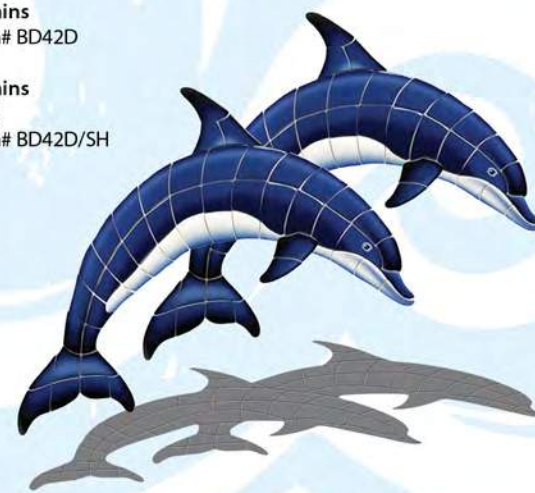

**Mermaid with Turtle - Blonde**  
 (with shadow)  
 36" x 21" Item# MT48B-41/SH  
 59" x 31" Item# MT48B-61/SH

**Double Dolphins**  
43" x 33" Item# BD42D

**Double Dolphins**  
(with shadow)  
43" x 38" Item# BD42D/SH