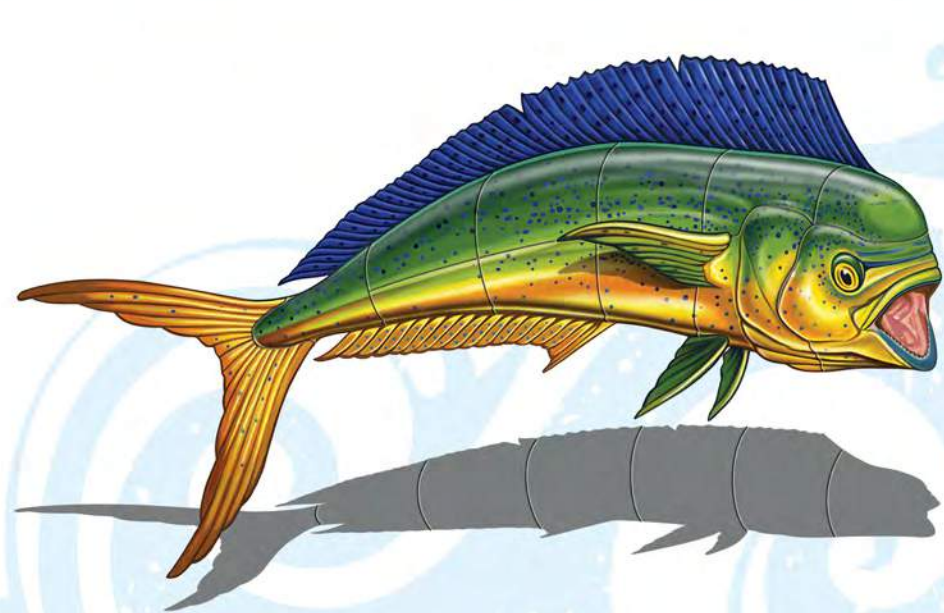

Mahi Mahi - Straight
18" x 10" Item# PORC-MM47-18
36" x 18" Item# PORC-MM47-36

Flying Fish - A
(Reverse with shadow)
7" x 8" Item# PORC-FF13R/SH

Flying Fish - A
7" x 6" Item# PORC-FF13