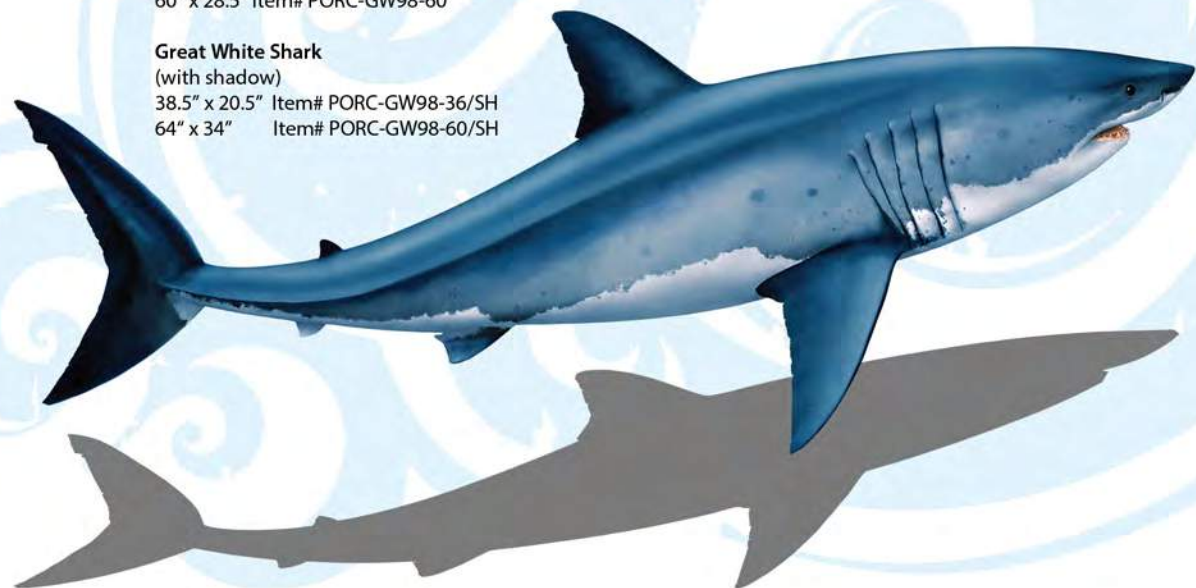

Great White Shark
36" x 17" Item# PORC-GW98-36
60" x 28.5" Item# PORC-GW98-60

Great White Shark (with shadow)
38.5" x 20.5" Item# PORC-GW98-36/SH
64" x 34" Item# PORC-GW98-60/SH