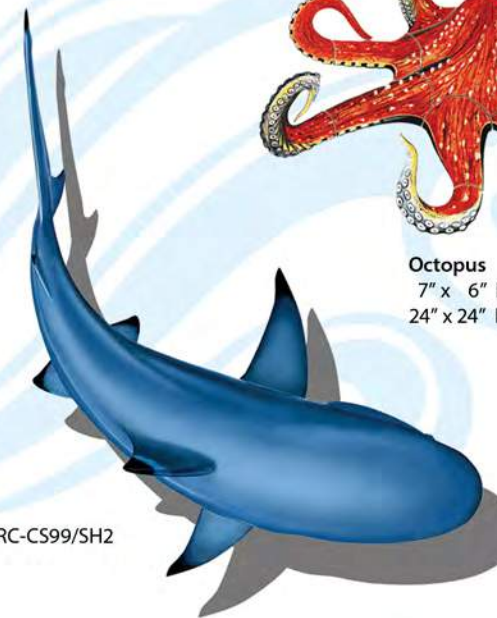

**Great White Shark (with shadow)**  
38.5" x 20.5" Item# PORC-GW98-36/SH  
64" x 34" Item# PORC-GW98-60/SH

# Natural Order...

**Shark**  
32" x 18" Item# PORC-SK36

**Shark (with shadow)**  
32" x 25" Item# PORC-SK36/SH

**Circling Shark (with shadow #1)**  
37.5" x 18" Item# PORC-CS99/SH1

**Circling Shark (without shadow)**  
36" x 16" Item# PORC-CS99-36

**Circling Shark (with shadow #3)**  
37.5" x 18" Item# PORC-CS99/SH3

**Octopus**  
7" x 6" Item# PORC-OP16- 7  
24" x 24" Item# PORC-OP16-24

**Circling Shark (with shadow #2)**  
37.5" x 18" Item# PORC-CS99/SH2