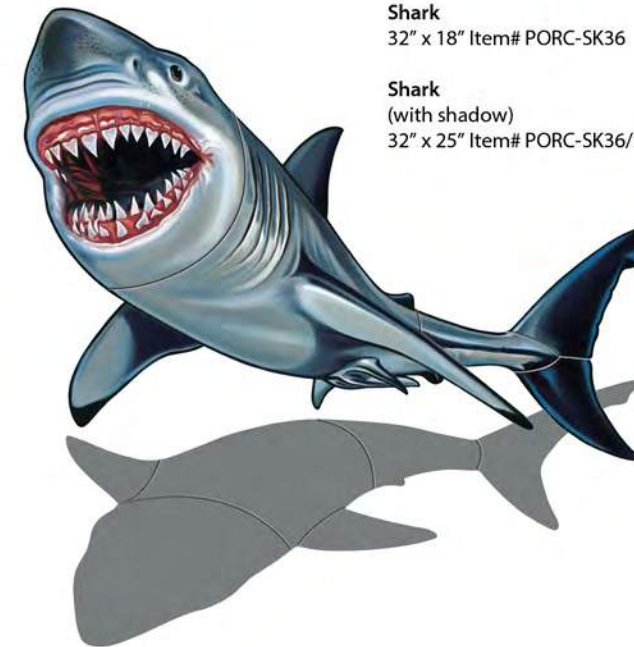

**Great White Shark (with shadow)**  
38.5" x 20.5" Item# PORC-GW98-36/SH  
64" x 34" Item# PORC-GW98-60/SH

# Natural Order...

**Shark**  
32" x 18" Item# PORC-SK36

**Shark (with shadow)**  
32" x 25" Item# PORC-SK36/SH

**Circling Shark (with shadow #1)**  
37.5" x 18" Item# PORC-CS99/SH1

**Circling Shark (without shadow)**  
36" x 16" Item# PORC-CS99-36