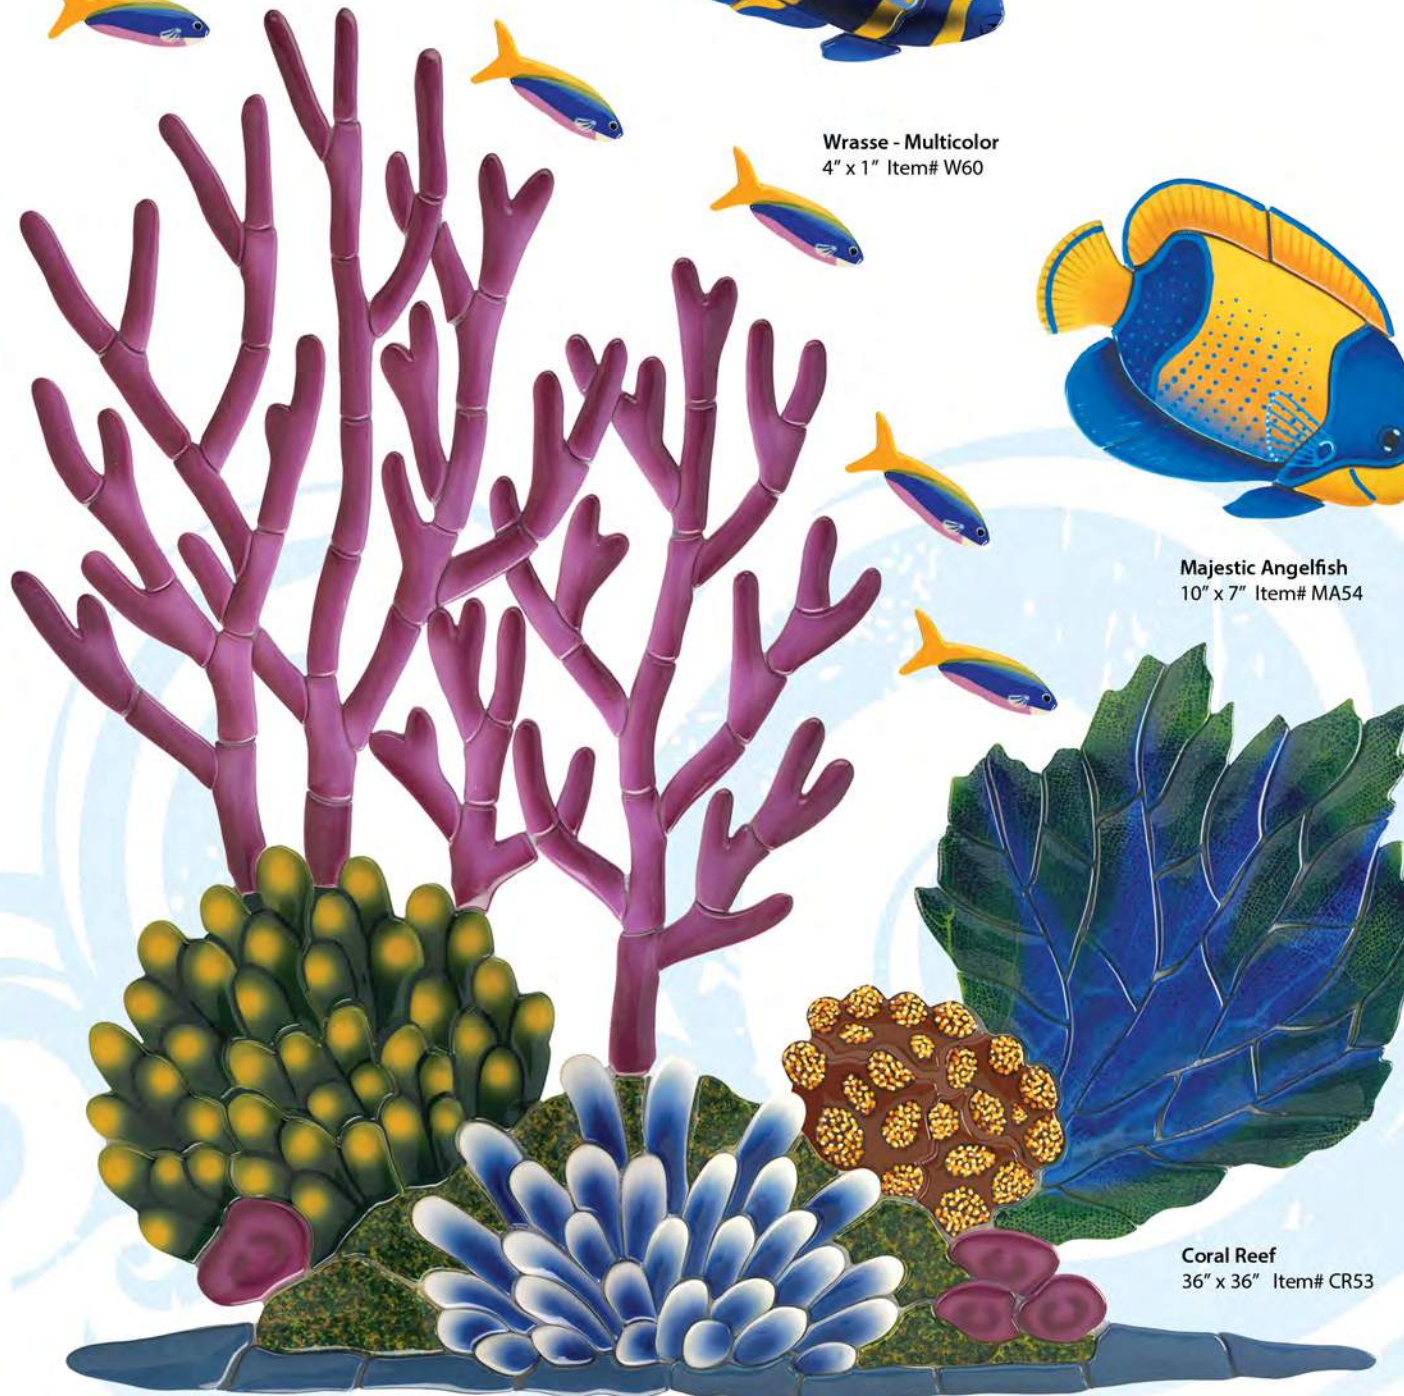

All Custom Mosaics products are Frost Proof and guaranteed for the life of your pool.

Angelfish - Red  
12" x 8" Item# A56R

Angelfish - Blue  
12" x 8" Item# A56

Pacific Blue Tang  
10" x 5" Item# BT59

Wrasse - Multicolor  
4" x 1" Item# W60

Majestic Angelfish  
10" x 7" Item# MA54

Coral Reef  
36" x 36" Item# CR53

All mosaics are available with a Slip Resistant surface for application on steps.

Saddle Butterfly Fish  
10" x 6" Item# SB57

Clown Fish  
10" x 6" Item# CL67