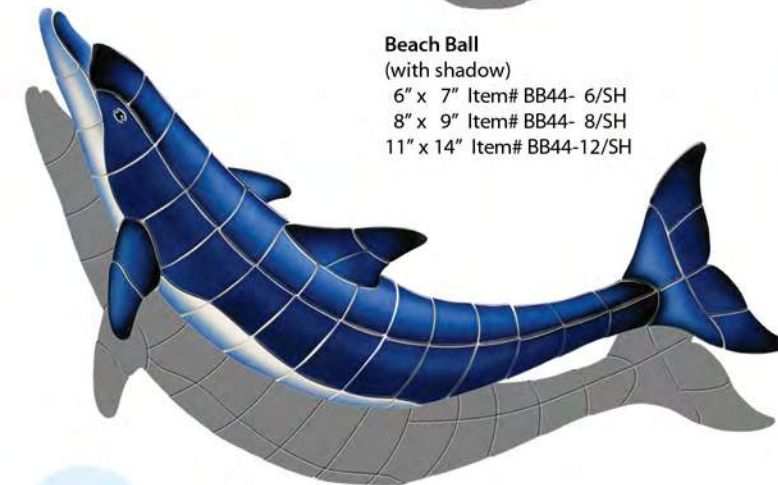

Blue Dolphin - B
(with shadow)
24" x 13" Item# BD43-27/SH
39" x 20" Item# BD43-42/SH
54" x 25" Item# BD43-60/SH

Dolphin Group (4 pieces)
(1) BD42 (2) BD43
(1) BB44
Item# DG52-21
Item# DG52-36
Item# DG52-52