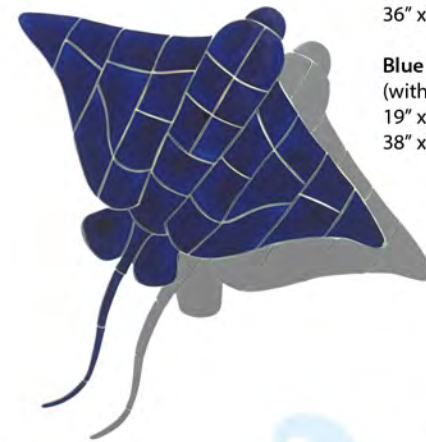

Blue Ray (with shadow)
19" x 18" Item# R25-18/SH
38" x 36" Item# R25-36/SH

Red Single Hibiscus
10" x 7" Item# SHF75R

Yellow Single Hibiscus
10" x 7" Item# SHF75Y