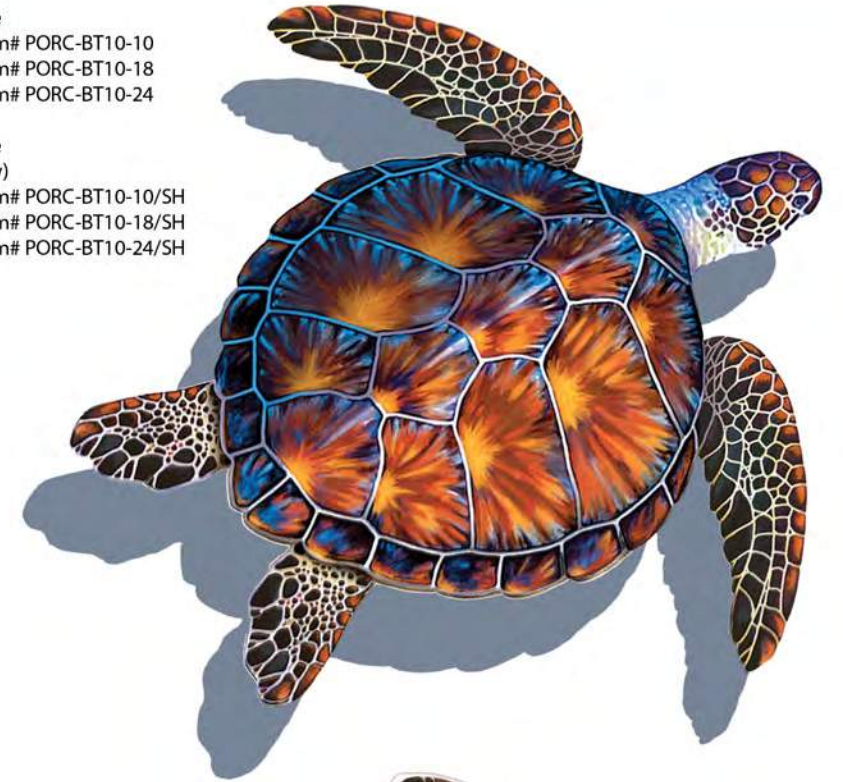

**Bluehead Wrasse**  
5" x 1.5" Item# PORC-BW79-5

**Anchor and Eel**  
(Includes one 5" Queen Angelfish)  
32" x 22" Item# PORC-AC87

**Grass with Queen Angelfish**  
19" x 16" Item# PORC-GF93

**Brown Crab**  
7" x 5.5" Item# PORC-BC101- 7  
12" x 9.5" Item# PORC-BC101-12

**Conch with Grass**  
17" x 16.5" Item# PORC-CG90

Turtle Hatchling B - Blue  
5" x 5" Item# PORC-TH86B

Turtle Hatchling B - Brown  
5" x 5" Item# PORC-TH85B

Brown Turtle  
10" x 11" Item# PORC-BT10-10  
18" x 18" Item# PORC-BT10-18  
24" x 26" Item# PORC-BT10-24

Brown Turtle  
(with shadow)  
11" x 11" Item# PORC-BT10-10/SH  
19" x 19" Item# PORC-BT10-18/SH  
28" x 27" Item# PORC-BT10-24/SH

Blue Sea Turtle  
10" x 11" Item# PORC-BL83-10  
18" x 18" Item# PORC-BL83-18  
24" x 26" Item# PORC-BL83-24