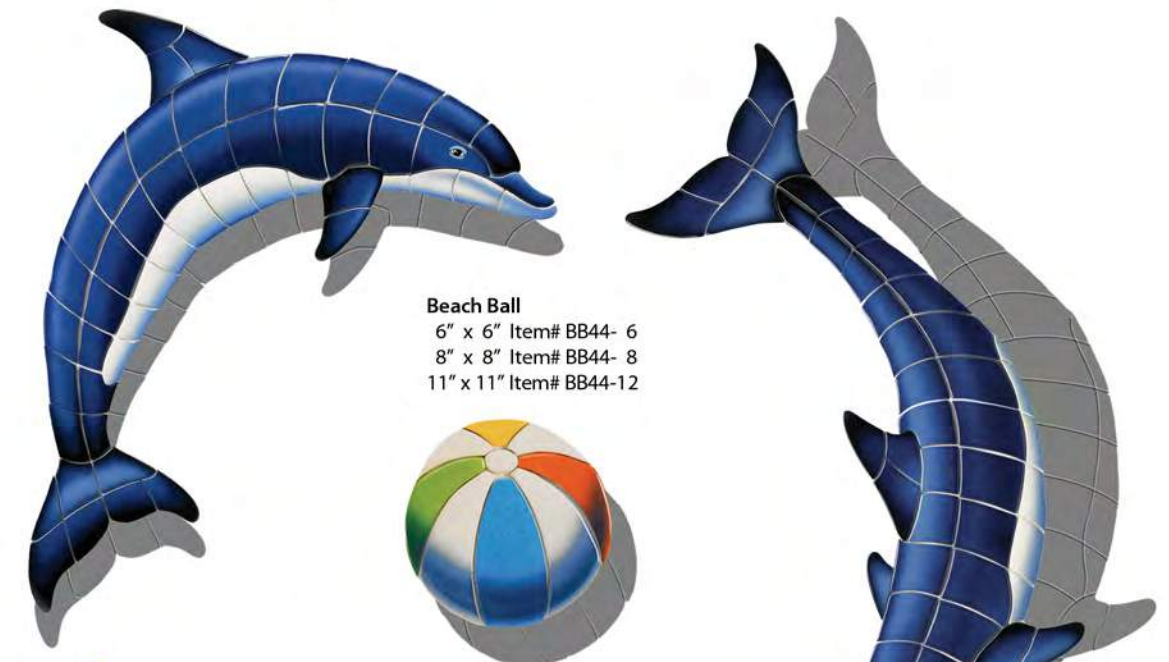

Blue Dolphin - A
19" x 14" Item# BD42-21
33" x 24" Item# BD42-36
45" x 32" Item# BD42-52

Blue Dolphin - A
(with shadow)
20" x 15" Item# BD42-21/SH
34" x 27" Item# BD42-36/SH
48" x 37" Item# BD42-52/SH

Beach Ball
(with shadow)
6" x 7" Item# BB44- 6/SH
8" x 9" Item# BB44- 8/SH
11" x 14" Item# BB44-12/SH