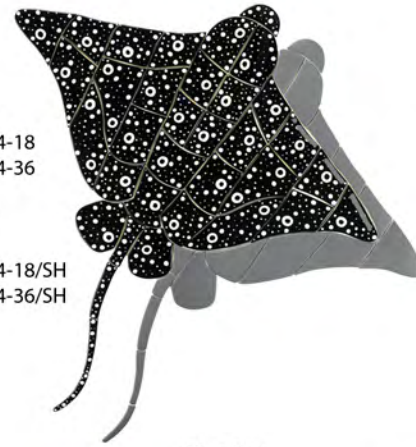

Spotted Eagle Ray
18" x 17" Item# ER24-18
36" x 33" Item# ER24-36

Spotted Eagle Ray (with shadow)
19" x 18" Item# ER24-18/SH
38" x 36" Item# ER24-36/SH

Blue Ray
18" x 17" Item# R25-18
36" x 33" Item# R25-36