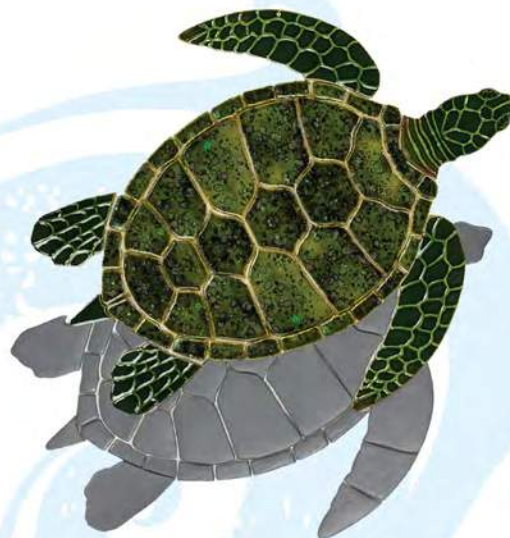

Sea Turtle Symposium...

Green Sea Turtle
5" x 5" Item# GT7- 5
10" x 10" Item# GT7-10
17" x 14" Item# GT7-18
23" x 20" Item# GT7-24
32" x 28" Item# GT7-36

Green Sea Turtle
(with shadow)
6" x 6" Item# GT7- 5/SH
11" x 11" Item# GT7-10/SH
19" x 17" Item# GT7-18/SH
26" x 24" Item# GT7-24/SH
35" x 31" Item# GT7-36/SH

Brown Sea Turtle
5" x 5" Item# GT7B- 5
10" x 10" Item# GT7B-10
17" x 14" Item# GT7B-18
23" x 20" Item# GT7B-24
32" x 28" Item# GT7B-36

Brown Sea Turtle
(with shadow)
6" x 6" Item# GT7B- 5/SH
11" x 11" Item# GT7B-10/SH
19" x 17" Item# GT7B-18/SH
26" x 24" Item# GT7B-24/SH
35" x 31" Item# GT7B-36/SH

Enchanted Waters...

Turtle Side view
17" x 14" Item# T49-18
21" x 17" Item# T49-24
33" x 30" Item# T49-36

Turtle Side view
(with shadow)
19" x 16" Item# T49-18/SH
22" x 19" Item# T49-24/SH
34" x 30" Item# T49-36/SH

Mermaid with Turtle - Brown
35" x 17" Item# MT48BR-41
57" x 28" Item# MT48BR-61

Mermaid with Turtle - Brown
(with shadow)
36" x 21" Item# MT48BR-41/SH
59" x 31" Item# MT48BR-61/SH

Mermaid with Turtle
35" x 17" Item# MT48-41
57" x 28" Item# MT48-61

Mermaid with Turtle
(with shadow)
36" x 21" Item# MT48-41/SH
59" x 31" Item# MT48-61/SH

Mermaid with Turtle - Blonde
35" x 17" Item# MT48B-41
57" x 28" Item# MT48B-61

Mermaid with Turtle - Blonde
(with shadow)
36" x 21" Item# MT48B-41/SH
59" x 31" Item# MT48B-61/SH