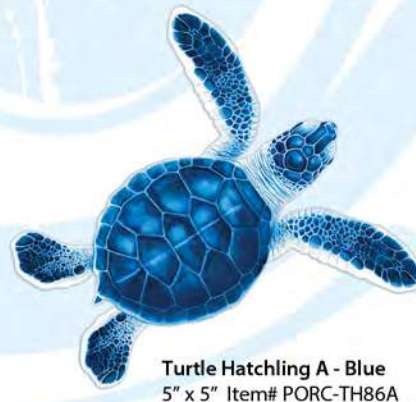

Turtle Hatchling A - Blue
5" x 5" Item# PORC-TH86A