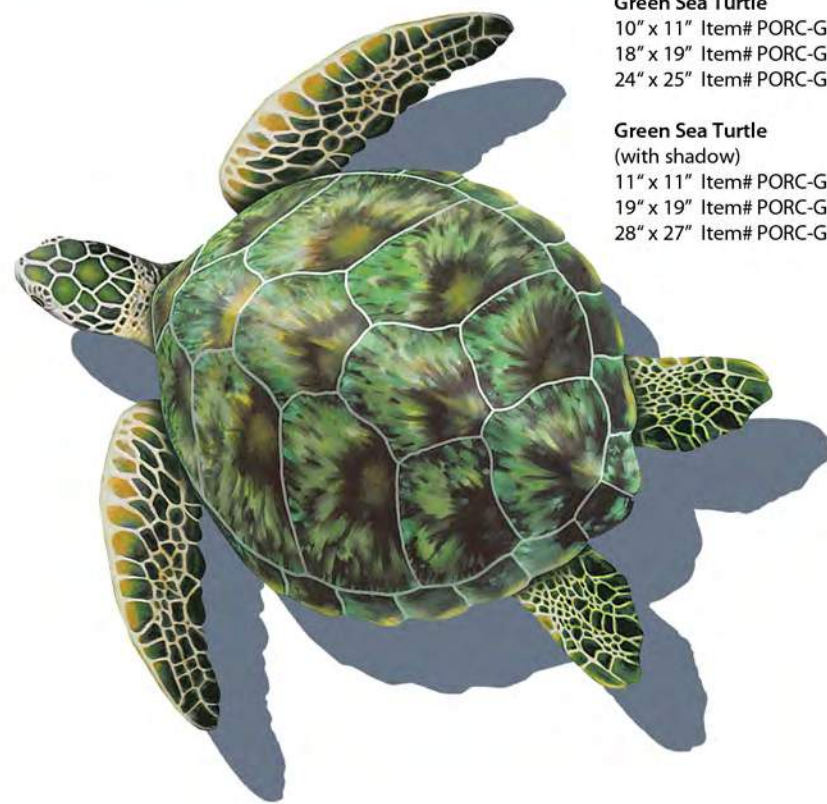

Blue Sea Turtle  
(with shadow)  
11" x 11" Item# PORC-BL83-10/SH  
19" x 19" Item# PORC-BL83-18/SH  
28" x 27" Item# PORC-BL83-24/SH

Turtle Hatchling A - Brown  
5" x 5" Item# PORC-TH85A

Turtle Hatchling C - Brown  
5" x 5" Item# PORC-TH85C

Turtle Hatchling C - Blue  
5" x 5" Item# PORC-TH86C

Blue fish in Grass  
18" x 15" Item# PORC-BG125

Coral Branch  
16" x 14" Item# PORC-CB92

Turtle Hatchling A - Blue  
5" x 5" Item# PORC-TH86A

All items pictured with shadows are also available without shadows. Confirm item number before ordering.

**Green Sea Turtle**  
 10" x 11" Item# PORC-GT3-10  
 18" x 19" Item# PORC-GT3-18  
 24" x 25" Item# PORC-GT3-24

**Green Sea Turtle (with shadow)**  
 11" x 11" Item# PORC-GT3-10/SH  
 19" x 19" Item# PORC-GT3-18/SH  
 28" x 27" Item# PORC-GT3-24/SH