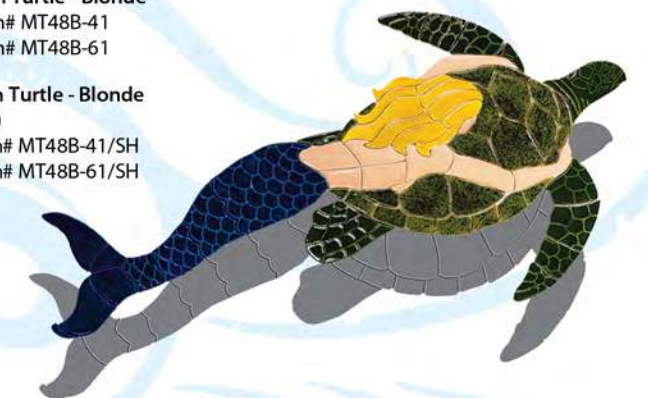

Mermaid with Turtle - Blonde
35" x 17" Item# MT48B-41
57" x 28" Item# MT48B-61

Mermaid with Turtle - Blonde
(with shadow)
36" x 21" Item# MT48B-41/SH
59" x 31" Item# MT48B-61/SH