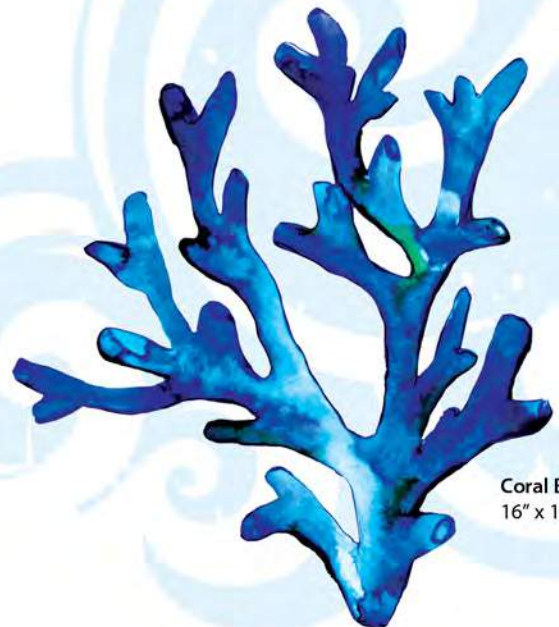

Coral Branch
16" x 14" Item# PORC-CB92