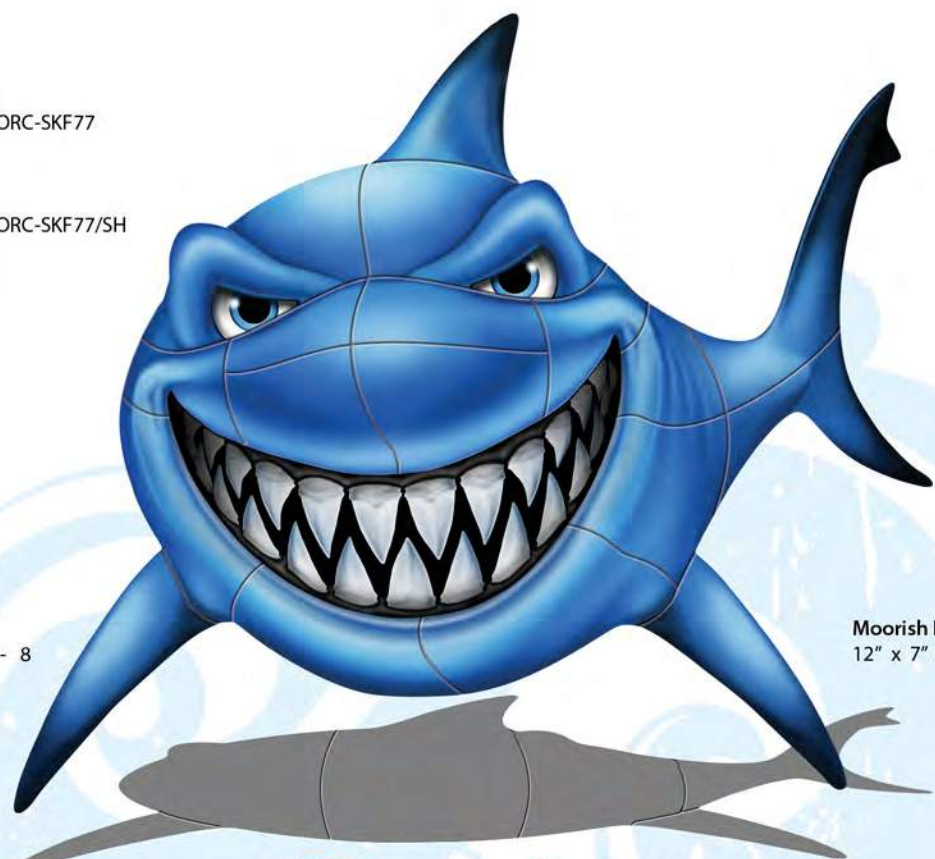

Gotcha Shark
37" x 35" Item# PORC-SKF77

Gotcha Shark
(with shadow)
37" x 37" Item# PORC-SKF77/SH

Blue Tang
(with shadow)
8" x 6" Item# PORC-TA80-8/SH

Clown Fish
(with shadow)
8" x 6" Item# PORC-CL58-8/SH