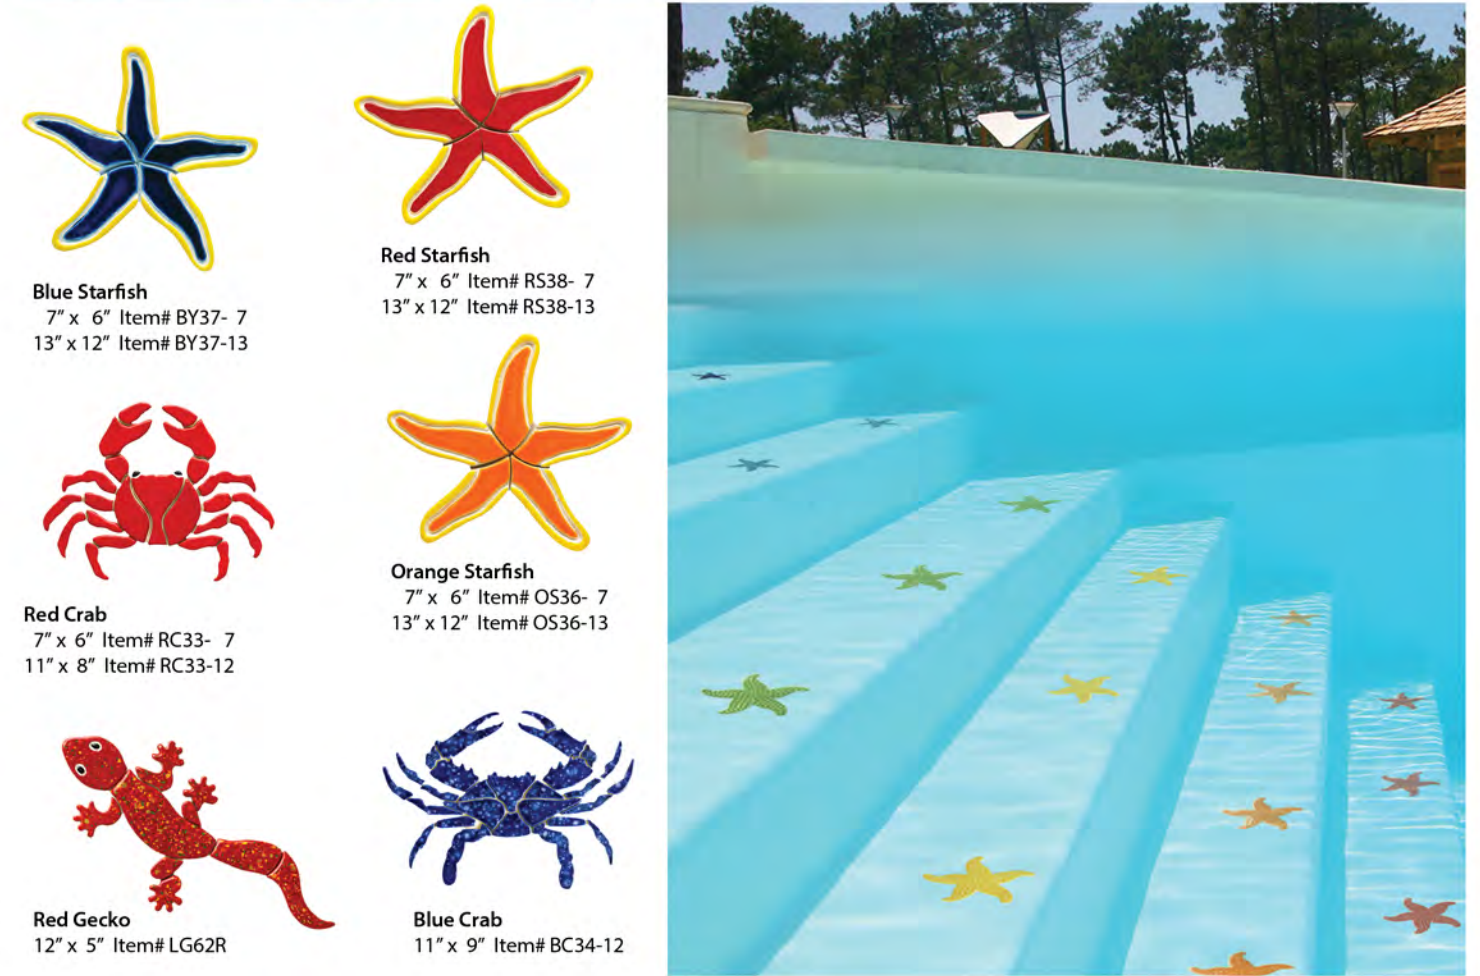

102 Starfish 5" x 5"

Royal Blue

Light Blue

Teal

Green

Yellow

Orange

Sunset

Tan