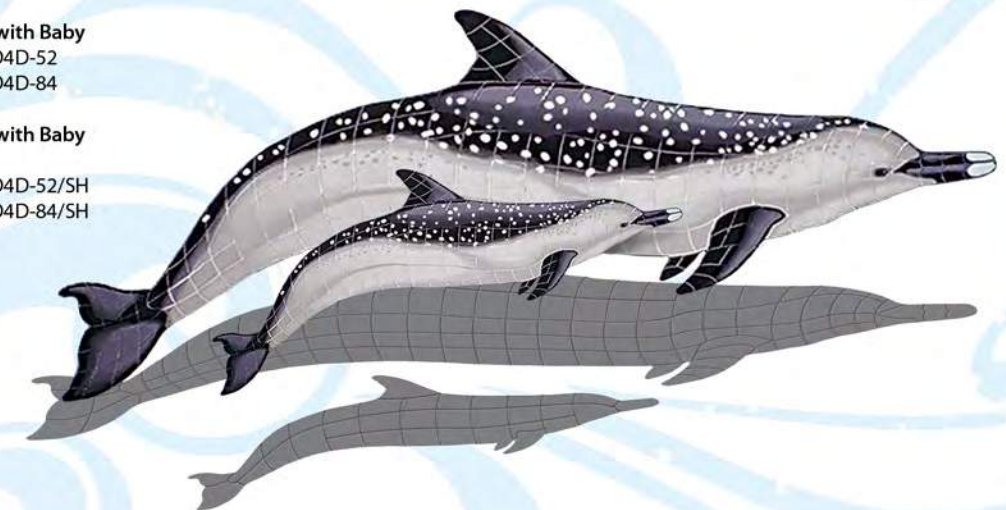

Dolphin Group (4 pieces)
(with shadow)
(1) BD42/SH (2) BD43/SH
(1) BB44/SH
Item# DG52-21/SH
Item# DG52-36/SH
Item# DG52-52/SH

Spotted Dolphin with Baby
53" x 19" Item# SD4D-52
84" x 35" Item# SD4D-84

Spotted Dolphin with Baby
(with shadow)
55" x 24" Item# SD4D-52/SH
87" x 45" Item# SD4D-84/SH