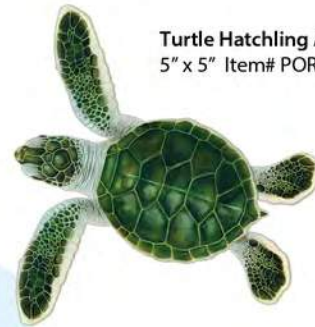

Turtle Hatchling A - Green
5" x 5" Item# PORC-TH84A