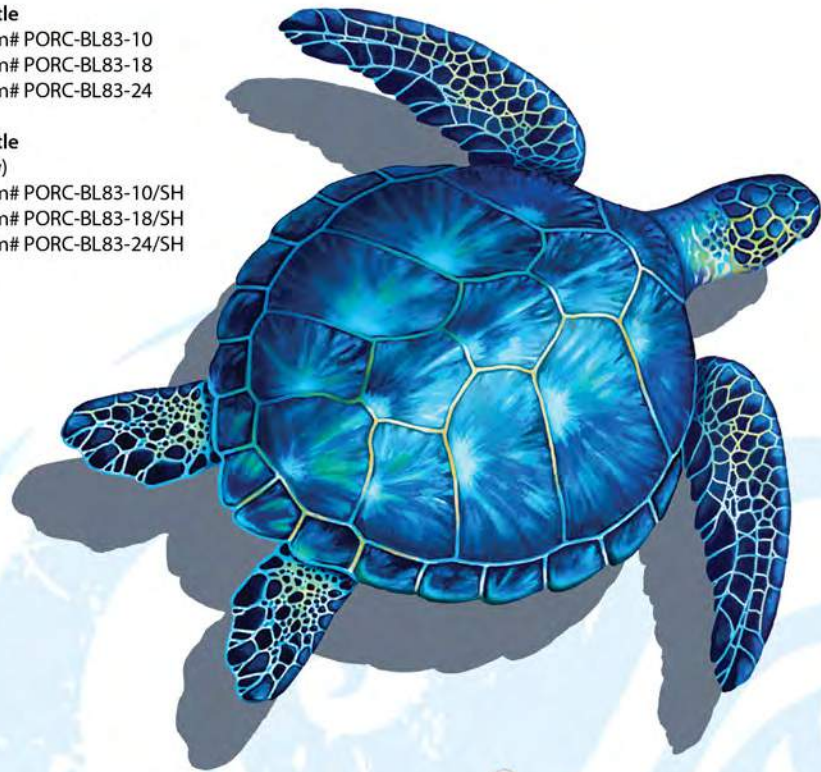

Blue Sea Turtle
(with shadow)
11" x 11" Item# PORC-BL83-10/SH
19" x 19" Item# PORC-BL83-18/SH
28" x 27" Item# PORC-BL83-24/SH