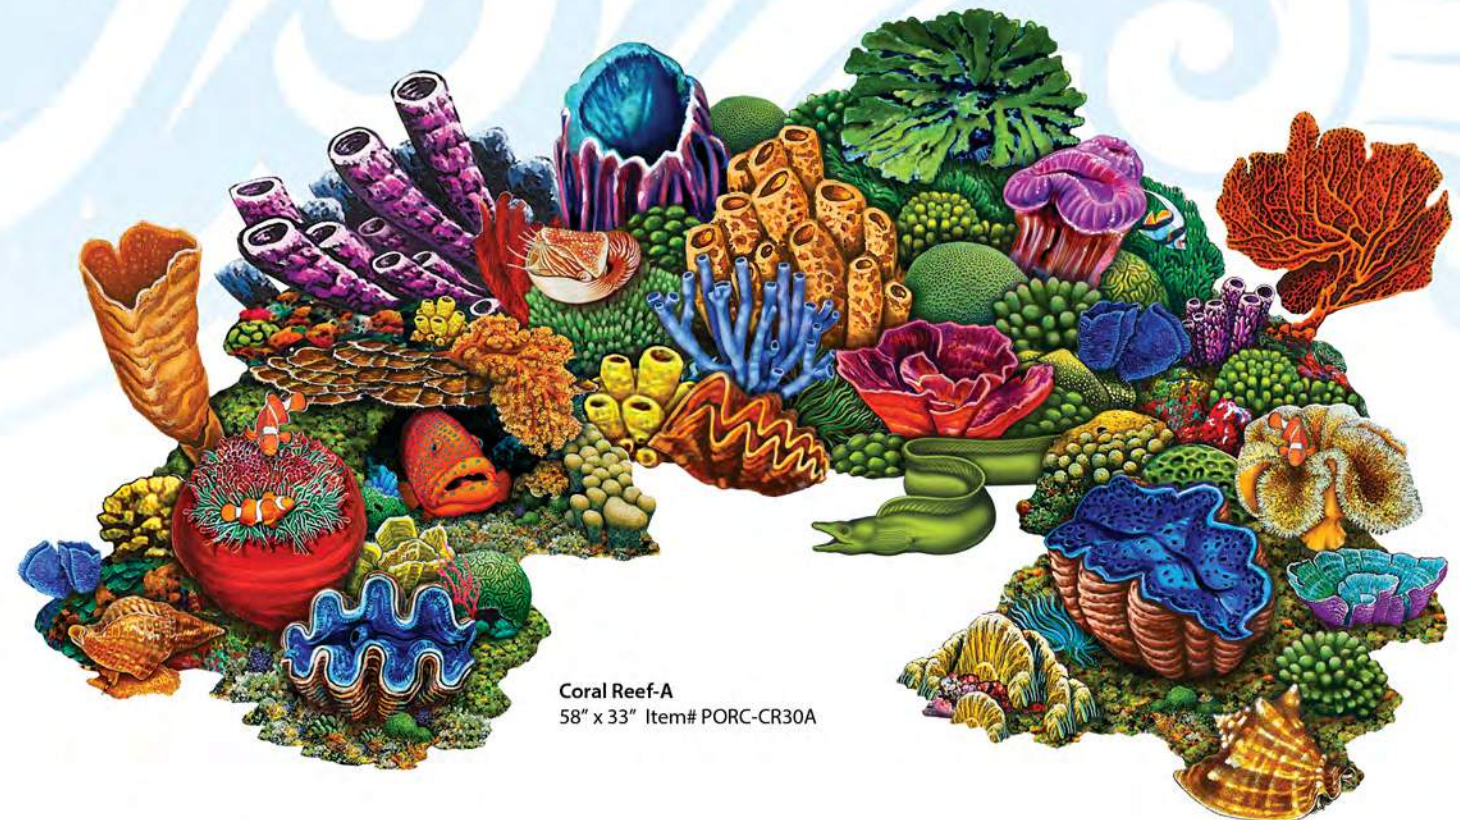

Coral Reef-A
58" x 33" Item# PORC-CR30A