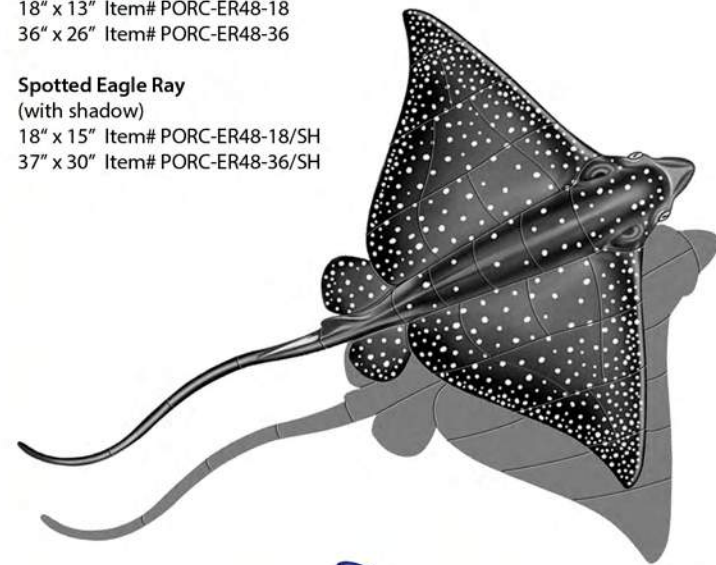

**Orca - B**  
36" x 16" Item# PORC-OR53-36

**Orca - B**  
(with shadow)  
36" x 20" Item# PORC-OR53-36/SH

**Hibiscus Flower - Triple**  
18" x 10" Item# PORC-TH55

**Orca - Double**  
48" x 33" Item# PORC-OR52D-36

**Orca - Double**  
(with shadow)  
48" x 35" Item# PORC-OR52D-36/SH

**Hibiscus Flower - Single**  
10" x 9" Item# PORC-HF56

All items pictured with shadows are also available without shadows. Confirm item number before ordering.

# Rendezvous with Rays...

**Spotted Eagle Ray**  
18" x 13" Item# PORC-ER48-18  
36" x 26" Item# PORC-ER48-36

**Spotted Eagle Ray (with shadow)**  
18" x 15" Item# PORC-ER48-18/SH  
37" x 30" Item# PORC-ER48-36/SH