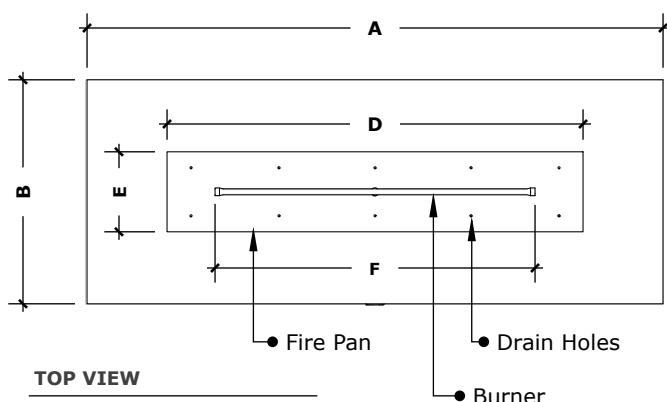

CORONADO FIRE PIT

Wood Grain Concrete

AQUABLU

Official Distributor

(800) 971-1442

www.aquablumosaics.com

FRONT VIEW

scale: 1/2" = 1'-0" (1:24)

RIGHT VIEW

scale: 1/2" = 1'-0" (1:24)

TOP VIEW

scale: 1/2" = 1'-0" (1:24)

UNDERSIDE VIEW

scale: 1/2" = 1'-0" (1:24)

PART NUMBER	A	B	A2	B2	C	D	E	F	BTU
OPT-COR60	60"	28"	50"	18"	15"	42"	10"	30"	65,000
OPT-COR72	72"	28"	62"	18"	15"	54"	10"	42"	70,000
OPT-COR84	84"	28"	74"	18"	15"	66"	10"	54"	90,000
OPT-COR96	96"	28"	86"	18"	15"	78"	10"	60"	100,000
OPT-COR108	108"	28"	98"	18"	15"	90"	10"	72"	120,000
OPT-COR120	120"	28"	110"	18"	15"	102"	10"	84"	140,000

Fire Pit Material: Multiple
 Pan Material: 304 Stainless Steel
 Burner Material: 304 Stainless Steel

Standard 2" Depth on all pans

Match Lit Unit Includes: Pan, Burner, Gas Orifice, Gas Hoses, Key Valve, Key,