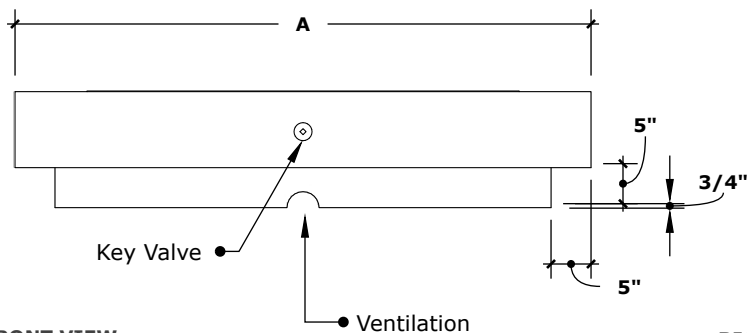

CORONADO FIRE PIT

Wood Grain Concrete

AQUABLU

Official Distributor

(800) 971-1442

www.aquablumosaics.com

FRONT VIEW

scale: 1/2" = 1'-0" (1:24)

RIGHT VIEW

scale: 1/2" = 1'-0" (1:24)

TOP VIEW

scale: 1/2" = 1'-0" (1:24)

UNDERSIDE VIEW

scale: 1/2" = 1'-0" (1:24)

PART NUMBER	A	B	A2	B2	C	D	E	F	BTU
OPT-COR60	60"	28"	50"	18"	15"	42"	10"	30"	65,000
OPT-COR72	72"	28"	62"	18"	15"	54"	10"	42"	70,000
OPT-COR84	84"	28"	74"	18"	15"	66"	10"	54"	90,000
OPT-COR96	96"	28"	86"	18"	15"	78"	10"	60"	100,000
OPT-COR108	108"	28"	98"	18"	15"	90"	10"	72"	120,000
OPT-COR120	120"	28"	110"	18"	15"	102"	10"	84"	140,000

Fire Pit Material: Multiple
 Pan Material: 304 Stainless Steel
 Burner Material: 304 Stainless Steel

Standard 2" Depth on all pans

Match Lit Unit Includes: Pan, Burner, Gas Orifice, Gas Hoses, Key Valve, Key,