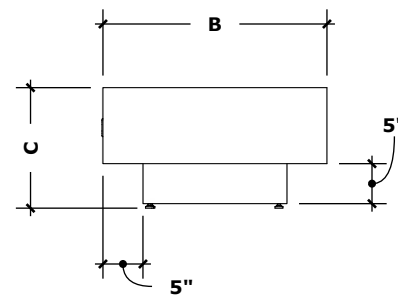

CORONADO FIRE PIT

Wood Grain Concrete

AQUABLU

Official Distributor

(800) 971-1442

www.aquablumosaics.com

FRONT VIEW

scale: 1/2" = 1'-0" (1:24)

RIGHT VIEW

scale: 1/2" = 1'-0" (1:24)

TOP VIEW

scale: 1/2" = 1'-0" (1:24)

UNDERSIDE VIEW

scale: 1/2" = 1'-0" (1:24)

PART NUMBER	A	B	A2	B2	C	D	E	F	BTU
OPT-COR60	60"	28"	50"	18"	15"	42"	10"	30"	65,000
OPT-COR72	72"	28"	62"	18"	15"	54"	10"	42"	70,000
OPT-COR84	84"	28"	74"	18"	15"	66"	10"	54"	90,000
OPT-COR96	96"	28"	86"	18"	15"	78"	10"	60"	100,000
OPT-COR108	108"	28"	98"	18"	15"	90"	10"	72"	120,000
OPT-COR120	120"	28"	110"	18"	15"	102"	10"	84"	140,000

Fire Pit Material: Multiple
 Pan Material: 304 Stainless Steel
 Burner Material: 304 Stainless Steel

Standard 2" Depth on all pans

Match Lit Unit Includes: Pan, Burner, Gas Orifice, Gas Hoses, Key Valve, Key,