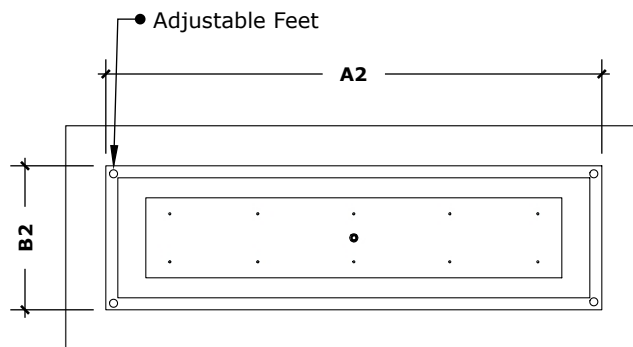

CORONADO FIRE PIT

Wood Grain Concrete

AQUABLU

Official Distributor

(800) 971-1442

www.aquablumosaics.com

FRONT VIEW

scale: 1/2" = 1'-0" (1:24)

RIGHT VIEW

scale: 1/2" = 1'-0" (1:24)

TOP VIEW

scale: 1/2" = 1'-0" (1:24)

UNDERSIDE VIEW

scale: 1/2" = 1'-0" (1:24)

PART NUMBER	A	B	A2	B2	C	D	E	F	BTU
OPT-COR60	60"	28"	50"	18"	15"	42"	10"	30"	65,000
OPT-COR72	72"	28"	62"	18"	15"	54"	10"	42"	70,000
OPT-COR84	84"	28"	74"	18"	15"	66"	10"	54"	90,000
OPT-COR96	96"	28"	86"	18"	15"	78"	10"	60"	100,000
OPT-COR108	108"	28"	98"	18"	15"	90"	10"	72"	120,000
OPT-COR120	120"	28"	110"	18"	15"	102"	10"	84"	140,000

Fire Pit Material: Multiple
 Pan Material: 304 Stainless Steel
 Burner Material: 304 Stainless Steel

Standard 2" Depth on all pans

Match Lit Unit Includes: Pan, Burner, Gas Orifice, Gas Hoses, Key Valve, Key,