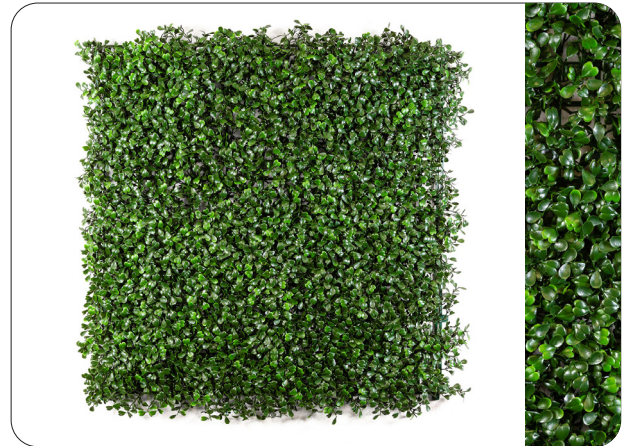

Clover

Clover offers a modern and clean look that can transform any space into a garden sanctuary.

Recommended Uses

- Enhancing Outdoor Spaces
- Enhancing Interior Spaces
- Retail Spaces
- Indoor / Outdoor Decoration
- Accent Walls
- Events (Weddings, Birthdays etc.)
- Privacy Walls
- Photo Backgrounds

Size 20x20 Inches

Density 400 Leaves

Weight 1.3 Pounds

Thickness 1.8 Inches

Material 100% Polyethylene

Colors Green

*UV
Resistant*

*100%
Recyclable*