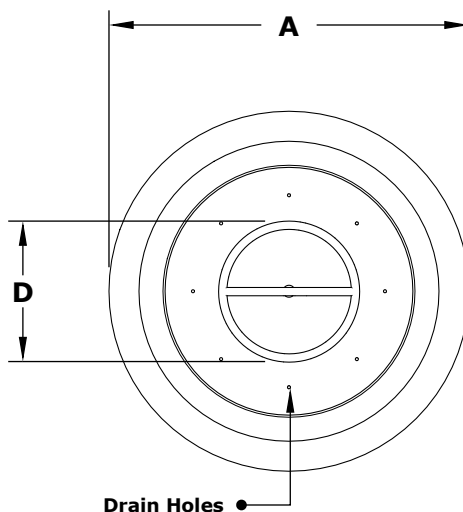

CAZO FIRE BOWL - POWDER COAT STEEL

ISOMETRIC VIEW

TOP VIEW

RIGHT SIDE VIEW

FRONT SIDE VIEW

PART NUMBER	A	B	C	D	BTU
OPT-R24PCFO	24"	10"	10"	8"	45,000
OPT-R24PCFOE12V	24"	10"	10"	8"	45,000
OPT-R30PCFO	30"	16"	12"	10"	65,000
OPT-R30PCFOE12V	30"	16"	12"	10"	65,000
OPT-R36PCFO	36"	20"	12"	10"	65,000
OPT-R36PCFOE12V	36"	20"	12"	10"	65,000

Fire Pit Material: Aluminum
 Finish: Powder Coat
 Pan Material: 304 Stainless Steel
 Burner Material: 304 Stainless Steel
 Standard 2" Depth on all pans
12V ELECTRONIC IGNITION
 ANSI Z21.97-(2017) / CSA 2.41-(2017)