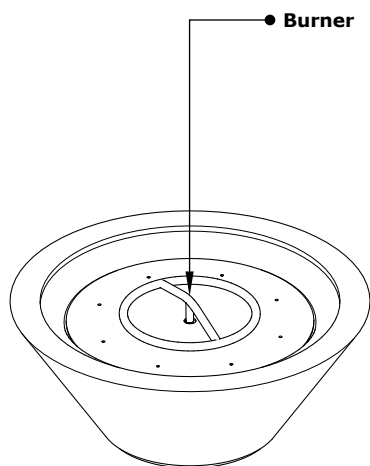

CAZO FIRE BOWL - POWDER COAT STEEL

ISOMETRIC VIEW

TOP VIEW

RIGHT SIDE VIEW

FRONT SIDE VIEW

PART NUMBER	A	B	C	D	BTU
OPT-R24PCFO	24"	10"	10"	8"	45,000
OPT-R24PCFOE12V	24"	10"	10"	8"	45,000
OPT-R30PCFO	30"	16"	12"	10"	65,000
OPT-R30PCFOE12V	30"	16"	12"	10"	65,000
OPT-R36PCFO	36"	20"	12"	10"	65,000
OPT-R36PCFOE12V	36"	20"	12"	10"	65,000

Fire Pit Material: Aluminum
 Finish: Powder Coat
 Pan Material: 304 Stainless Steel
 Burner Material: 304 Stainless Steel
 Standard 2" Depth on all pans
12V ELECTRONIC IGNITION
 ANSI Z21.97-(2017) / CSA 2.41-(2017)