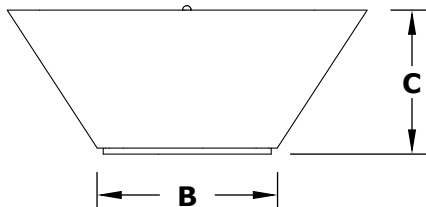

CAZO FIRE BOWL - POWDER COAT STEEL

ISOMETRIC VIEW

TOP VIEW

RIGHT SIDE VIEW

FRONT SIDE VIEW

PART NUMBER	A	B	C	D	BTU
OPT-R24PCFO	24"	10"	10"	8"	45,000
OPT-R24PCFOE12V	24"	10"	10"	8"	45,000
OPT-R30PCFO	30"	16"	12"	10"	65,000
OPT-R30PCFOE12V	30"	16"	12"	10"	65,000
OPT-R36PCFO	36"	20"	12"	10"	65,000
OPT-R36PCFOE12V	36"	20"	12"	10"	65,000

Fire Pit Material: Aluminum
 Finish: Powder Coat
 Pan Material: 304 Stainless Steel
 Burner Material: 304 Stainless Steel
 Standard 2" Depth on all pans
12V ELECTRONIC IGNITION
 ANSI Z21.97-(2017) / CSA 2.41-(2017)