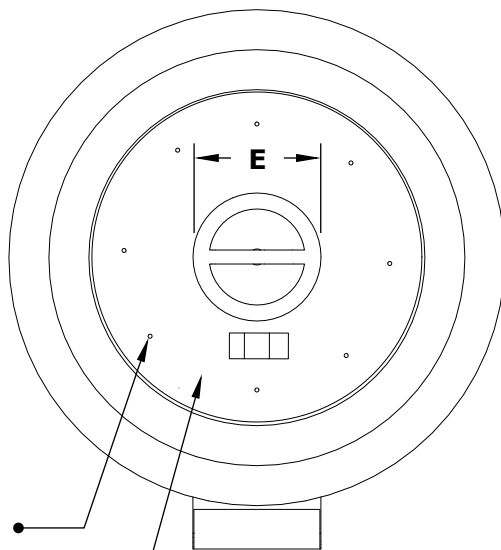

CAZO FIRE & WATER BOWL - POWDER COAT

ISOMETRIC VIEW

RIGHT SIDE VIEW

Drain Holes

Fire Pan

TOP VIEW

BOTTOM SIDE VIEW

SKU	A	B	C	D	E	BTU
OPT-R24PCFW	24"	10"	10"	8"	8"	45,000
OPT-R24PCFWE12V	24"	10"	10"	8"	8"	45,000
OPT-R30PCFW	30"	16"	12"	8"	10"	65,000
OPT-R30PCFWE12V	30"	16"	12"	8"	10"	65,000
OPT-R36PCFW	36"	20"	12"	10"	10"	65,000
OPT-R36PCFWE12V	36"	20"	12"	10"	10"	65,000

Fire Bowl Material: Copper
 Finish: Hammered Patina Finish
 Pan Material: 304 Stainless Steel
 Burner Material: 304 Stainless Steel

12V ELECTRONIC IGNITION
 ANSI Z21.97-(2017) / CSA 2.41-(2017)

Includes: Pan, Burner, NG or LP orifice, Whistle Free Hose, Black Lava Rock.