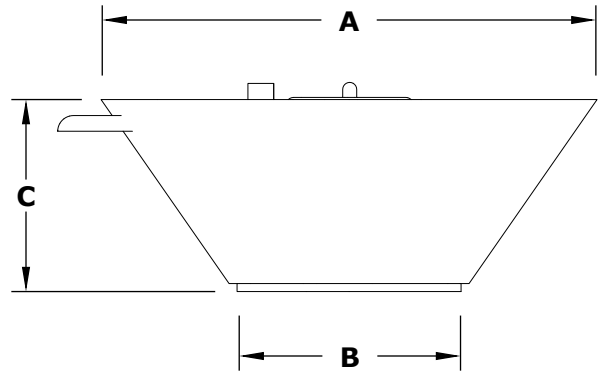

CAZO FIRE & WATER BOWL - POWDER COAT

ISOMETRIC VIEW

RIGHT SIDE VIEW

Drain Holes

Fire Pan

TOP VIEW

BOTTOM SIDE VIEW

SKU	A	B	C	D	E	BTU
OPT-R24PCFW	24"	10"	10"	8"	8"	45,000
OPT-R24PCFWE12V	24"	10"	10"	8"	8"	45,000
OPT-R30PCFW	30"	16"	12"	8"	10"	65,000
OPT-R30PCFWE12V	30"	16"	12"	8"	10"	65,000
OPT-R36PCFW	36"	20"	12"	10"	10"	65,000
OPT-R36PCFWE12V	36"	20"	12"	10"	10"	65,000

Fire Bowl Material: Copper
 Finish: Hammered Patina Finish
 Pan Material: 304 Stainless Steel
 Burner Material: 304 Stainless Steel

12V ELECTRONIC IGNITION
 ANSI Z21.97-(2017) / CSA 2.41-(2017)

Includes: Pan, Burner, NG or LP orifice, Whistle Free Hose, Black Lava Rock.