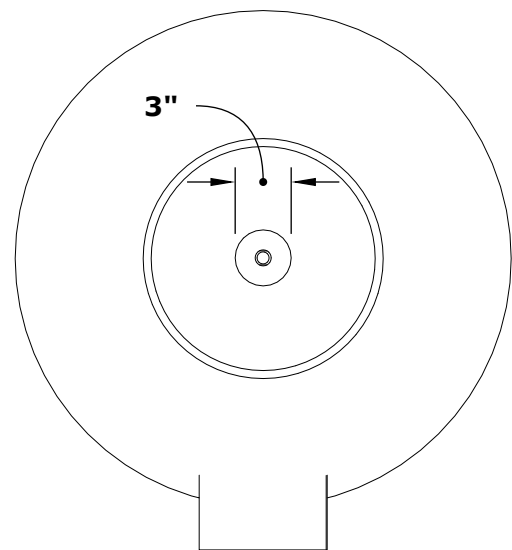

# CAZO FIRE & WATER BOWL HAMMERED COPPER

**ISOMETRIC VIEW**

**RIGHT SIDE VIEW**

**TOP VIEW**

**FRONT SIDE VIEW**

SKU	A	B	C	D	E	BTU
OPT-101-24NWCB	24"	10"	10"	8"	8"	45,000
OPT-102-30NWCB	30"	12"	15"	8"	8"	65,000
OPT-102-36NWCB	36"	12"	15"	12"	8"	65,000

Fire Bowl Material: Copper  
Finish: Hammered Patina Finish  
Pan Material: 304 Stainless Steel  
Burner Material: 304 Stainless Steel

**12V ELECTRONIC IGNITION**  
ANSI Z21.97-(2017) / CSA 2.41-(2017)

Includes: Pan, Burner, NG or LP orifice, Whistle Free Hose, Black Lava Rock.