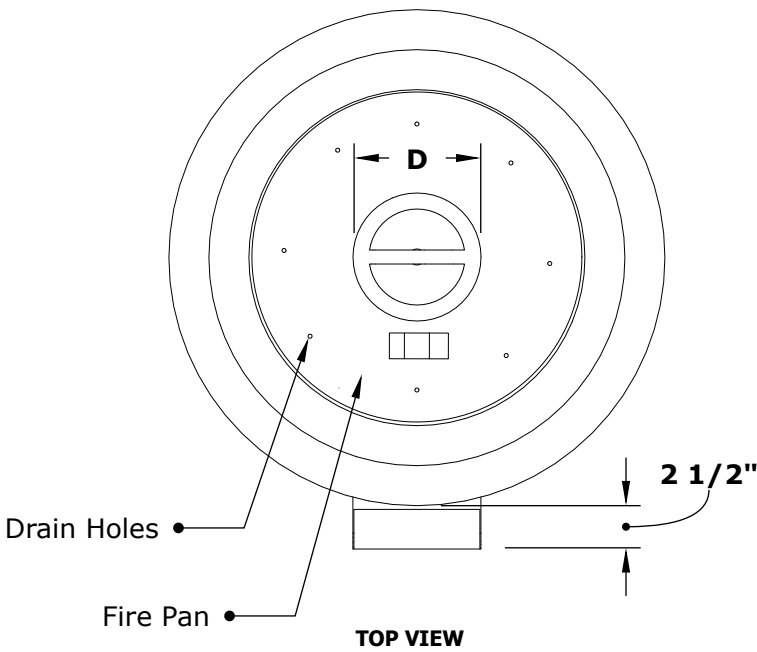

# CAZO FIRE & WATER BOWL HAMMERED COPPER

**ISOMETRIC VIEW**

**RIGHT SIDE VIEW**

**TOP VIEW**

**FRONT SIDE VIEW**

SKU	A	B	C	D	E	BTU
OPT-101-24NWCB	24"	10"	10"	8"	8"	45,000
OPT-102-30NWCB	30"	12"	15"	8"	8"	65,000
OPT-102-36NWCB	36"	12"	15"	12"	8"	65,000

Fire Bowl Material: Copper  
Finish: Hammered Patina Finish  
Pan Material: 304 Stainless Steel  
Burner Material: 304 Stainless Steel

**12V ELECTRONIC IGNITION**  
ANSI Z21.97-(2017) / CSA 2.41-(2017)

Includes: Pan, Burner, NG or LP orifice, Whistle Free Hose, Black Lava Rock.