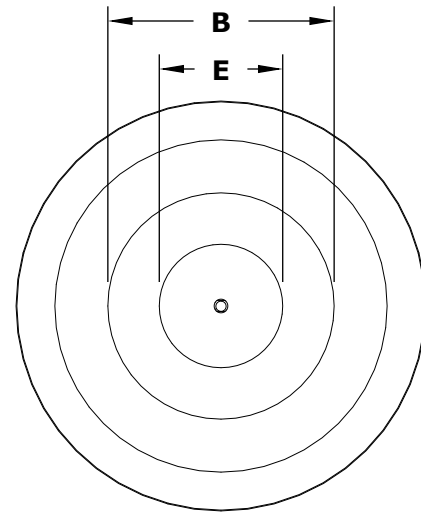

COPPER CAZO FIRE AND WATER BOWL, 360° SPILL

ISOMETRIC VIEW

TOP SIDE VIEW

FRONT SIDE VIEW

SECTION VIEW

BOTTOM SIDE VIEW

SKU	A1	A2	B	C1	C2	D	E	BTU
OPT-30FW360	30"	24"	16"	13.5"	11"	15"	9"	45,000
OPT-30FW360E12V	30"	24"	16"	13.5"	11"	15"	9"	45,000
OPT-36FW360	36"	24"	20"	13.5"	11"	15"	13"	45,000
OPT-36FW360E12V	36"	24"	20"	13.5"	11"	15"	13"	45,000

Fire Pit Material: Copper
 Finish: Smooth, Patina Finish
 Pan Material: 304 Stainless Steel
 Burner Material: 304 Stainless Steel

12V/110V ELECTRONIC IGNITION
 ANSI Z21.97-(2017) / CSA 2.41-(2017)

Match Lit Units Includes: Bowl, Pan, Burner, Whistle Free Hoses, Lava Rock.