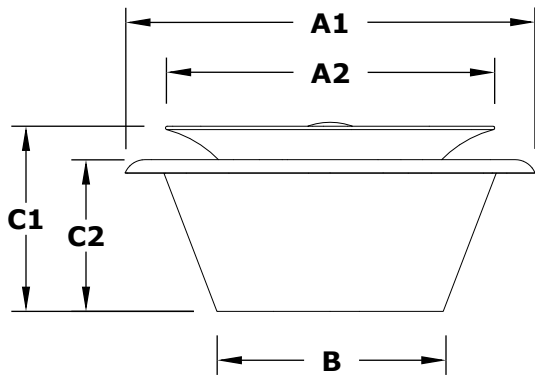

COPPER CAZO FIRE AND WATER BOWL, 360° SPILL

ISOMETRIC VIEW

TOP SIDE VIEW

FRONT SIDE VIEW

SECTION VIEW

BOTTOM SIDE VIEW

SKU	A1	A2	B	C1	C2	D	E	BTU
OPT-30FW360	30"	24"	16"	13.5"	11"	15"	9"	45,000
OPT-30FW360E12V	30"	24"	16"	13.5"	11"	15"	9"	45,000
OPT-36FW360	36"	24"	20"	13.5"	11"	15"	13"	45,000
OPT-36FW360E12V	36"	24"	20"	13.5"	11"	15"	13"	45,000

Fire Pit Material: Copper
 Finish: Smooth, Patina Finish
 Pan Material: 304 Stainless Steel
 Burner Material: 304 Stainless Steel

12V/110V ELECTRONIC IGNITION
 ANSI Z21.97-(2017) / CSA 2.41-(2017)

Match Lit Units Includes: Bowl, Pan, Burner, Whistle Free Hoses, Lava Rock.