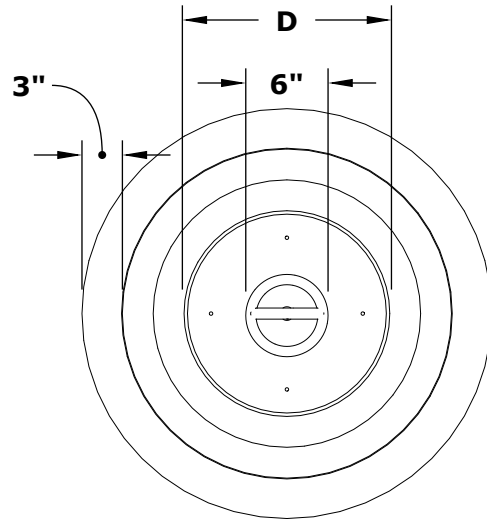

COPPER CAZO FIRE AND WATER BOWL, 360° SPILL

ISOMETRIC VIEW

TOP SIDE VIEW

FRONT SIDE VIEW

SECTION VIEW

BOTTOM SIDE VIEW

SKU	A1	A2	B	C1	C2	D	E	BTU
OPT-30FW360	30"	24"	16"	13.5"	11"	15"	9"	45,000
OPT-30FW360E12V	30"	24"	16"	13.5"	11"	15"	9"	45,000
OPT-36FW360	36"	24"	20"	13.5"	11"	15"	13"	45,000
OPT-36FW360E12V	36"	24"	20"	13.5"	11"	15"	13"	45,000

Fire Pit Material: Copper
 Finish: Smooth, Patina Finish
 Pan Material: 304 Stainless Steel
 Burner Material: 304 Stainless Steel

12V/110V ELECTRONIC IGNITION
 ANSI Z21.97-(2017) / CSA 2.41-(2017)

Match Lit Units Includes: Bowl, Pan, Burner, Whistle Free Hoses, Lava Rock.