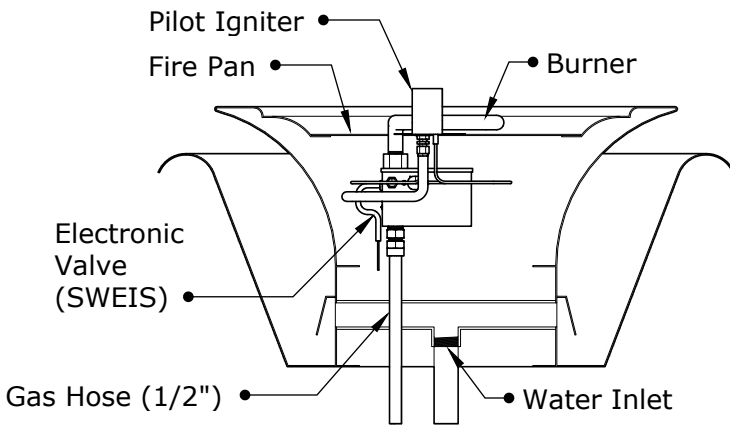

COPPER CAZO FIRE AND WATER BOWL, 360° SPILL

ISOMETRIC VIEW

TOP SIDE VIEW

FRONT SIDE VIEW

SECTION VIEW

BOTTOM SIDE VIEW

SKU	A1	A2	B	C1	C2	D	E	BTU
OPT-30FW360	30"	24"	16"	13.5"	11"	15"	9"	45,000
OPT-30FW360E12V	30"	24"	16"	13.5"	11"	15"	9"	45,000
OPT-36FW360	36"	24"	20"	13.5"	11"	15"	13"	45,000
OPT-36FW360E12V	36"	24"	20"	13.5"	11"	15"	13"	45,000

Fire Pit Material: Copper
 Finish: Smooth, Patina Finish
 Pan Material: 304 Stainless Steel
 Burner Material: 304 Stainless Steel

12V/110V ELECTRONIC IGNITION
 ANSI Z21.97-(2017) / CSA 2.41-(2017)

Match Lit Units Includes: Bowl, Pan, Burner, Whistle Free Hoses, Lava Rock.

12V Units Includes: Bowl, Pan, Burner, Whistle Free Hoses, 12V Electronic Valve, Igniter Pilot, 12-14V Transformer, Lava Rock.