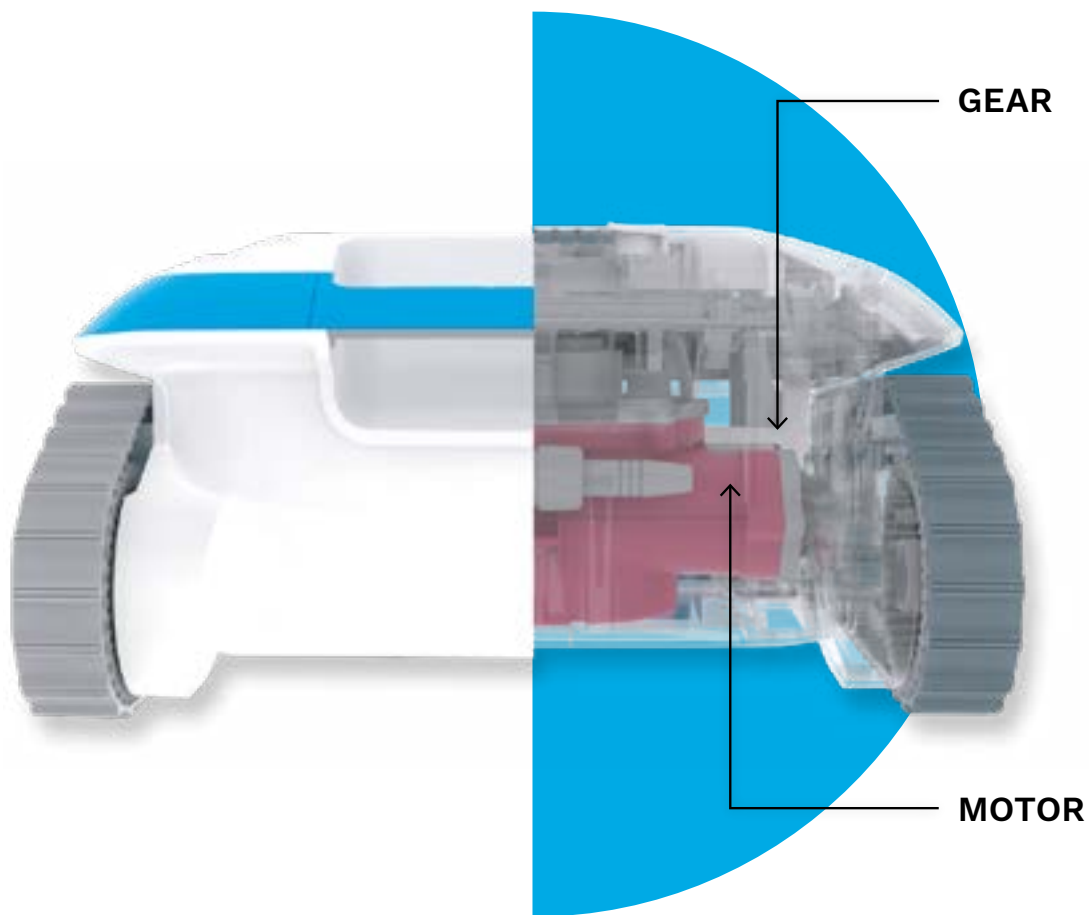

LAVENDER

FLAMINGO

RED CHERRY

APRICOT

A WHOLE LOT OF TECHNOLOGY PACKED INTO LESS THAN 13 LBS.

PLANETARY GEAR TECHNOLOGY

Cosmy robots are equipped with two stage planetary gear technology, a drive system that offers greater efficiency and better precision; combined with two drive motors and a powerful pump, Cosmy is one of the most reliable robotic cleaners on the market.

This system is the ideal solution for fast, optimized travel, unmatched cleaning and unrivalled reliability.

ENERGY EFFICIENT

With their rapid and logical travel mode and powerful suction, Cosmy robotic cleaners work fast. Cleaning cycles are short, consume less energy, and yield a flawless result.