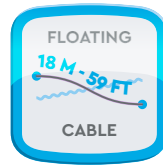

Connected

Cosmy contains a Bluetooth module. Using the BWT Best Water Home app, available for download free of charge from the AppStore or PlayStore, control of your robotic cleaner is at your fingertips.

Ideal for spot cleaning. You can easily direct Cosmy to clean up debris blown by the wind into the pool. Your pool is clean in moments. Thank-you Cosmy!

Powered by BWT

Cosmy the Bot 250 is made by Aquatron, a company that belongs to the international BWT group, the recognised reference in the world of pools and safe, crystal clear water.

BWT, 40 years of experience in the service of water and crystal clear swimming pools.