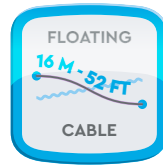

Connected

Cosmy contains a Bluetooth module. Using the BWT Best Water Home app, available for download free of charge from the AppStore or PlayStore, control of your robotic cleaner is at your fingertips. Ideal for spot cleaning. You can easily direct Cosmy to clean up debris blown by the wind into the pool. Your pool is clean in moments. Thank-you Cosmy!

Powered by BWT

Cosmy the Bot 200 is made by Aquatron, a company that belongs to the international BWT group, the recognized reference in the world of pools and safe, crystal clear water.

BWT, 40 years of experience in the service of water and crystal clear swimming pools.