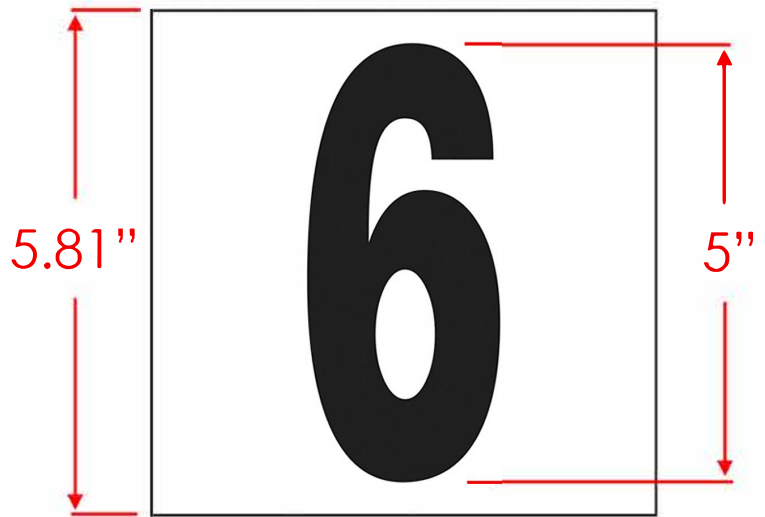

Custom Mosaics Depth marker Tile Dimensions

Tile Dimensions: 5.81"w x 5.81h
Tile Thickness = .25"
Font Height = 5"

Tile Dimensions: 5.81"w x 5.81h
Tile Thickness = .25"
Font Height = 4"