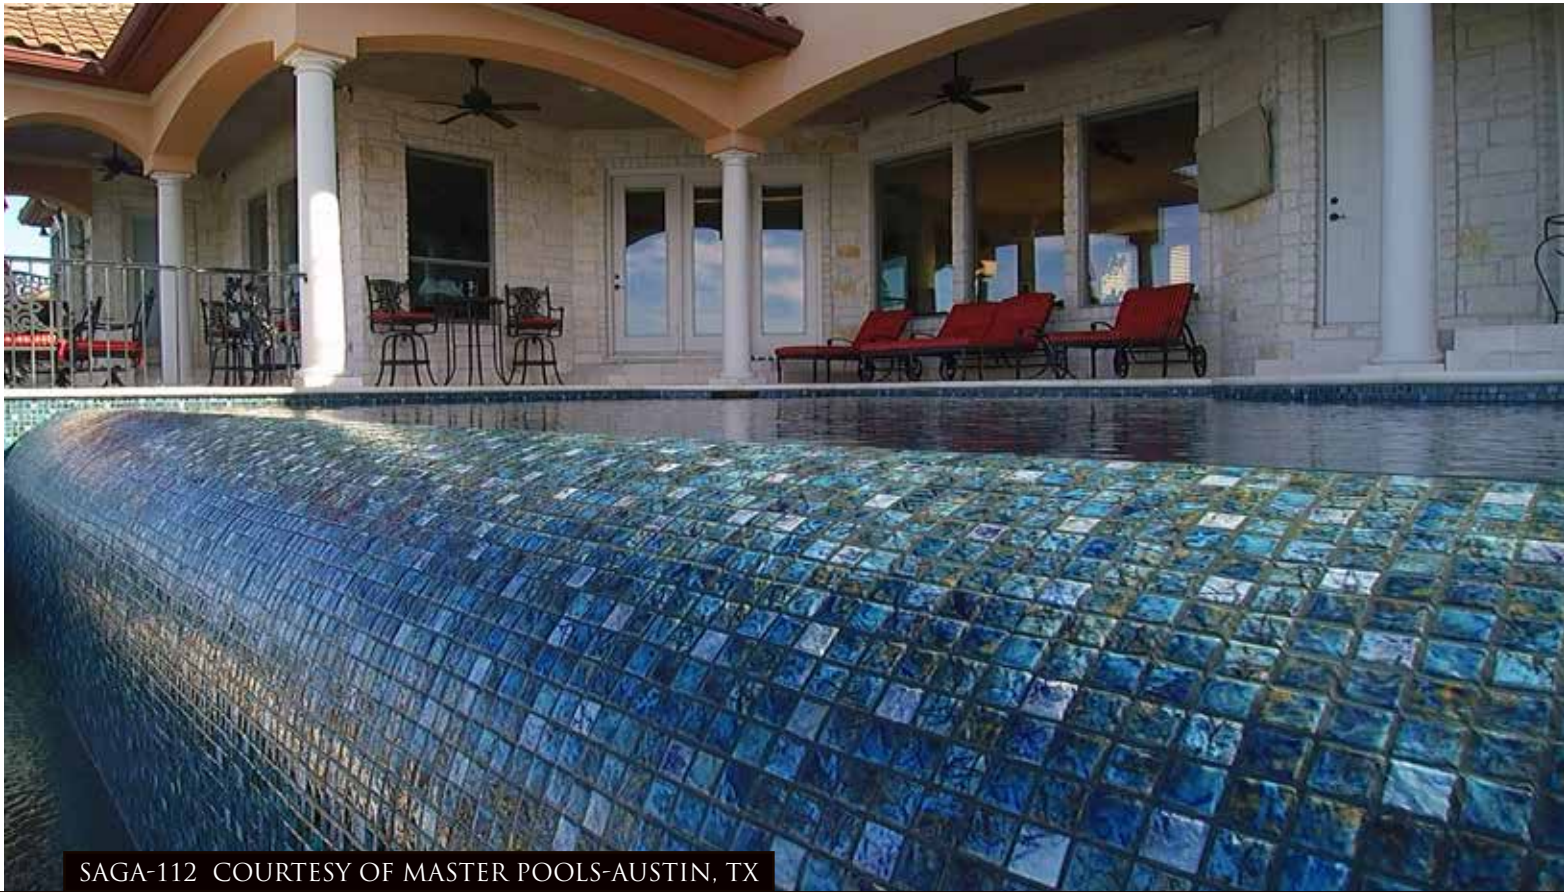

SAGA-134 COURTESY OF PREMIER POOLS & SPA, CA

SAGA-112 COURTESY OF MASTER POOLS-AUSTIN, TX

SORA UPGRADE

6" X 6" 4 PCS = 1.00 SF
60 PCS / 15 SF PER BOX

TRIMS: 
6" BEAD BEAK

SORA-771
BLACK GALAXY

SORA-778
SPACE BLUE