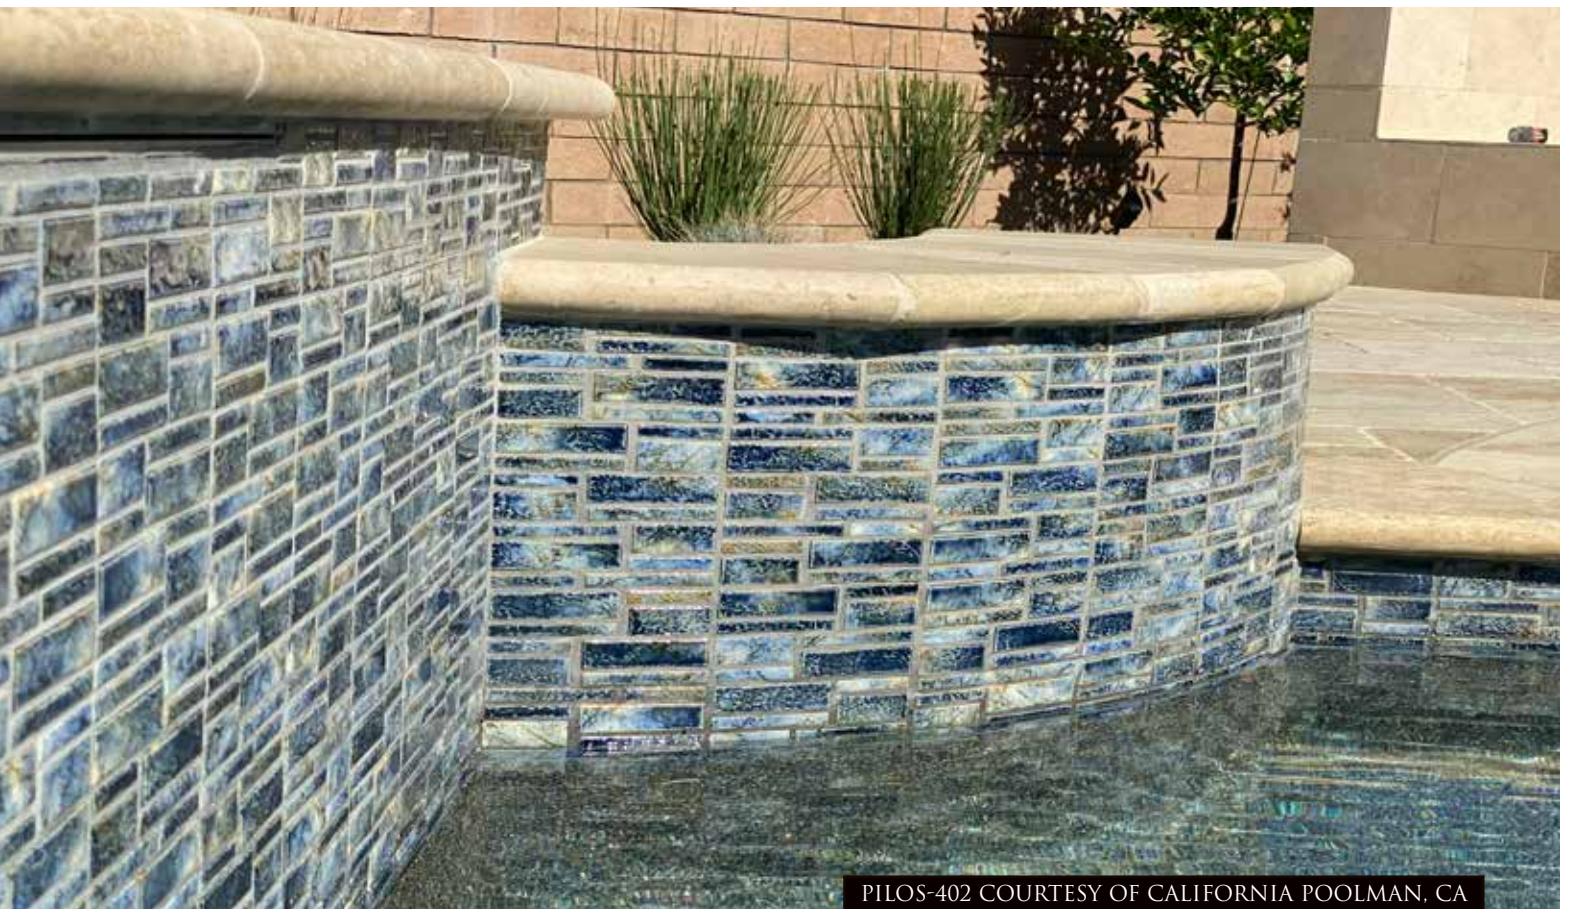

PILOS-404 COURTESY OF MICHAEL'S POOL SERVICE, INC., CA

PILOS-402 COURTESY OF CALIFORNIA POOLMAN, CA