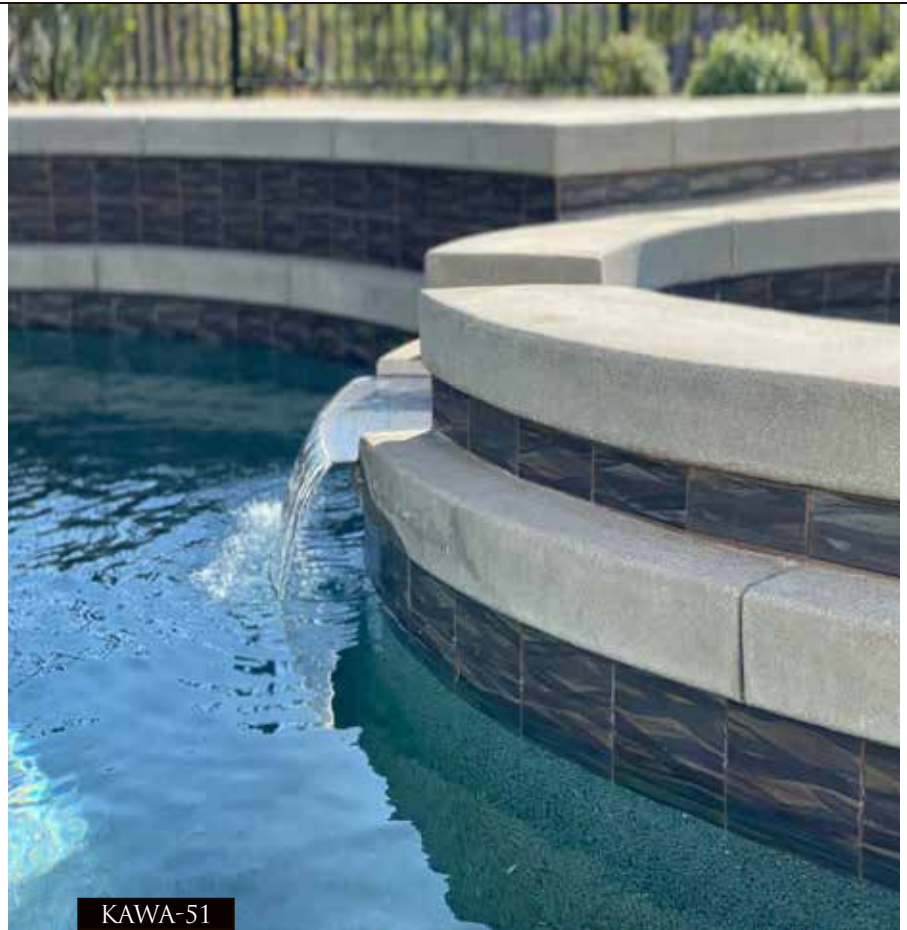

NAMI-154 COURTESY OF C & M FLOOR, CA

KAWA UPGRADE

TRIMS: 
6" BEAD BEAK

6" X 6" 4 PCS = 1.00 SF
60 PCS / 15 SF PER BOX

KAWA-51
SYMPHONY

KAWA-52
AQUA JADE

NEW COLORS!

KAWA-53
AQUA BLUE