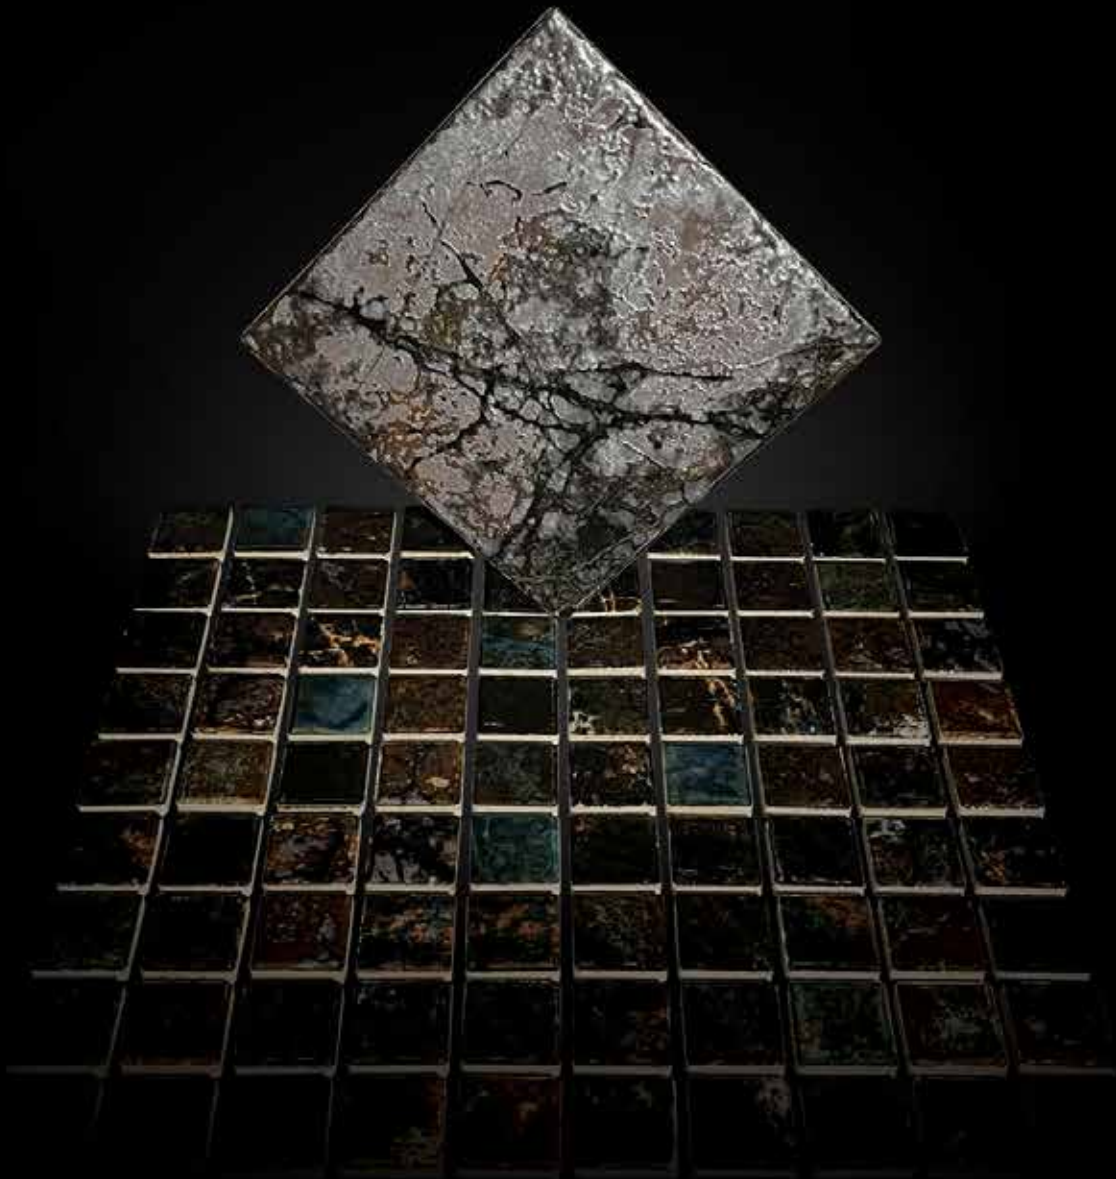

VOL. 22

Official Distributor
800-971-1442 |
info@aquablumosaics.com
www.AquaBluMosaics.com