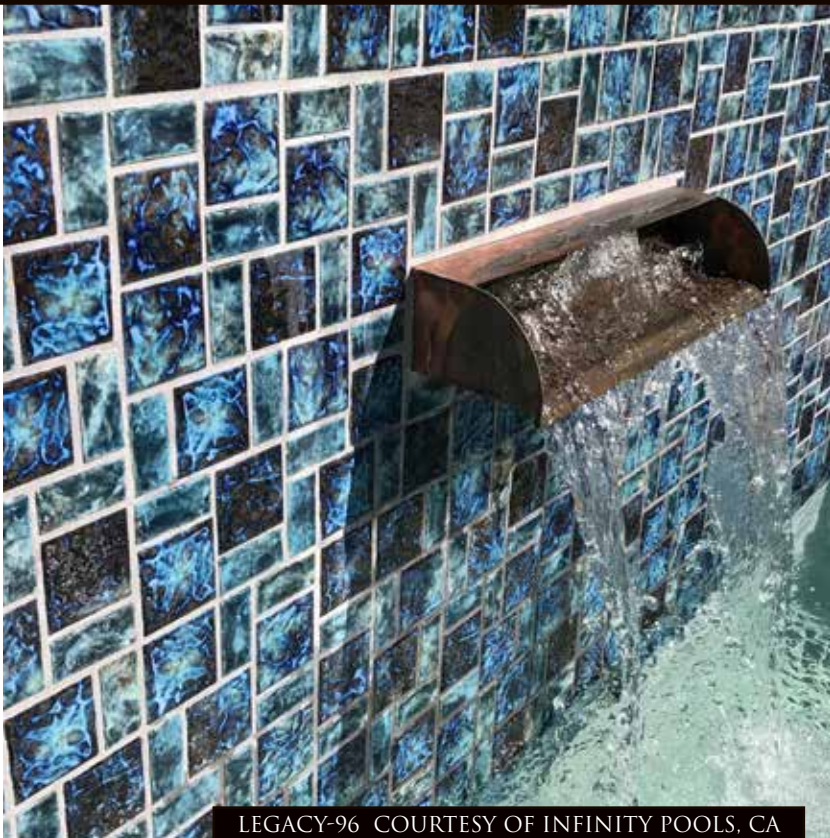

UPGRADE LEGACY

RANDOM BLOCK 1 SHEET = 1.00 SF
20 SHEETS / 20 SF PER BOX

LEGACY-96 COURTESY OF INFINITY POOLS, CA