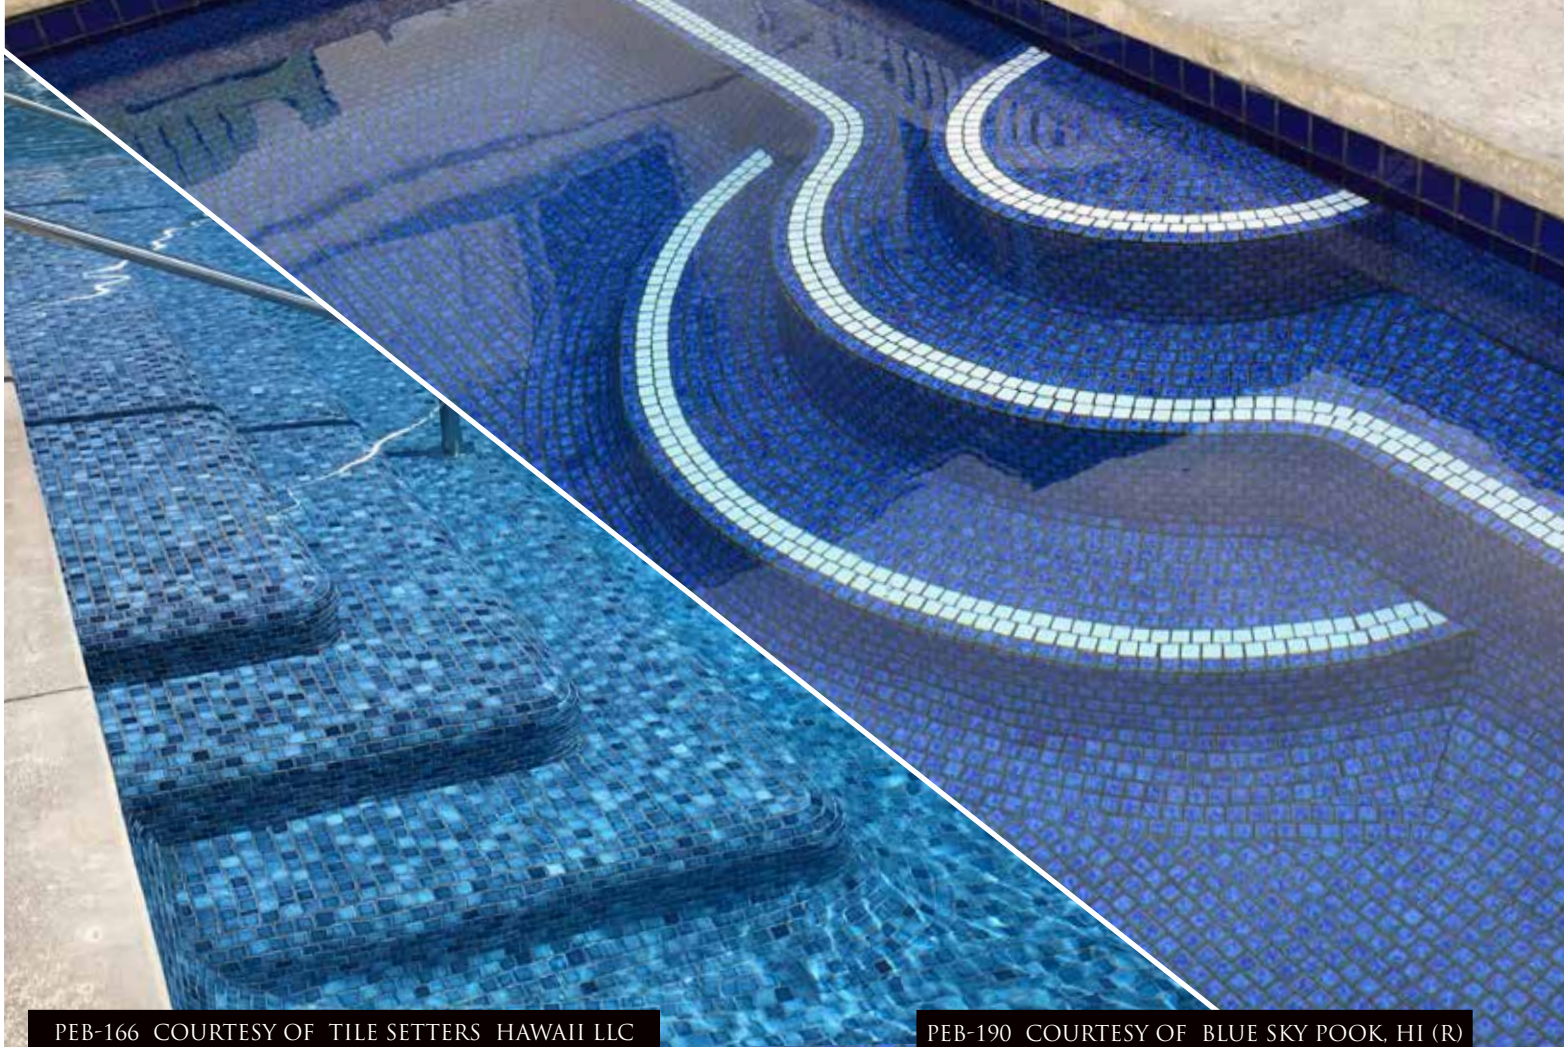

PEB-194

PEB-102 COURTESY OF MIRAGE CUSTOM POOLS, CA

PEB-166 COURTESY OF TILE SETTERS HAWAII LLC

PEB-190 COURTESY OF BLUE SKY POOL, HI (R)

PEB-168 COURTESY OF GOCA POOLS AND SPA, CA

ALCO GROUP 4

6" X 6" DECO