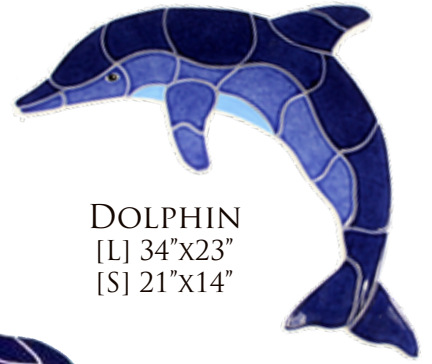

DOLPHIN
[L] 34"x23"
[S] 21"x14"