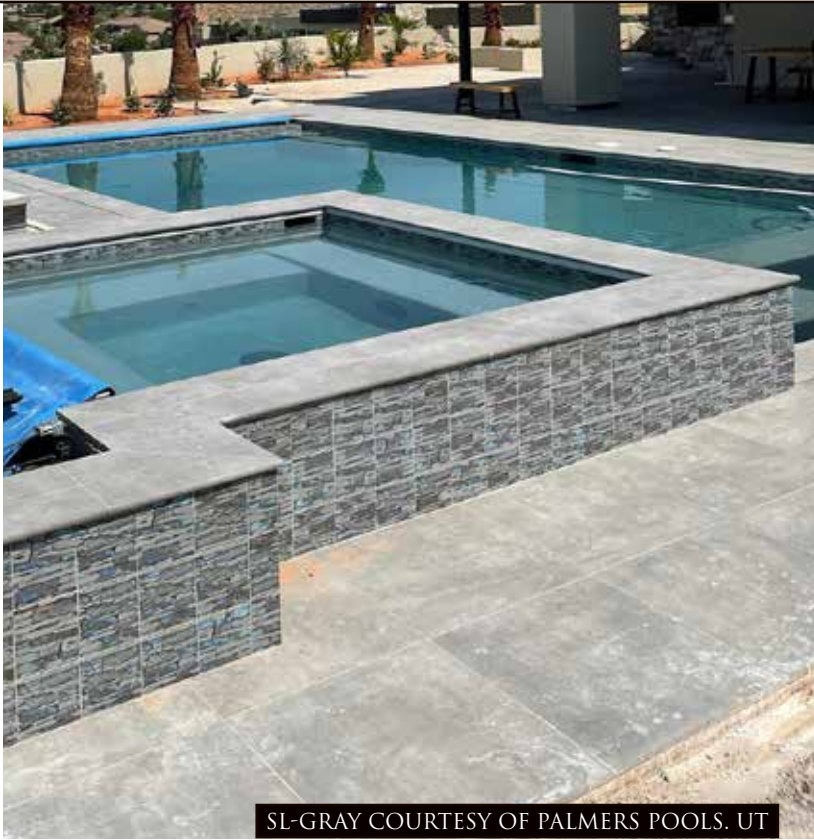

TRIMS: 6" BEAD BEAK

UPGRADE

STONELEDGE

6" X 6" 4 PCS = 1.00 SF
60 PCS / 15 SF PER BOX

SL-GRAY COURTESY OF PALMERS POOLS, UT