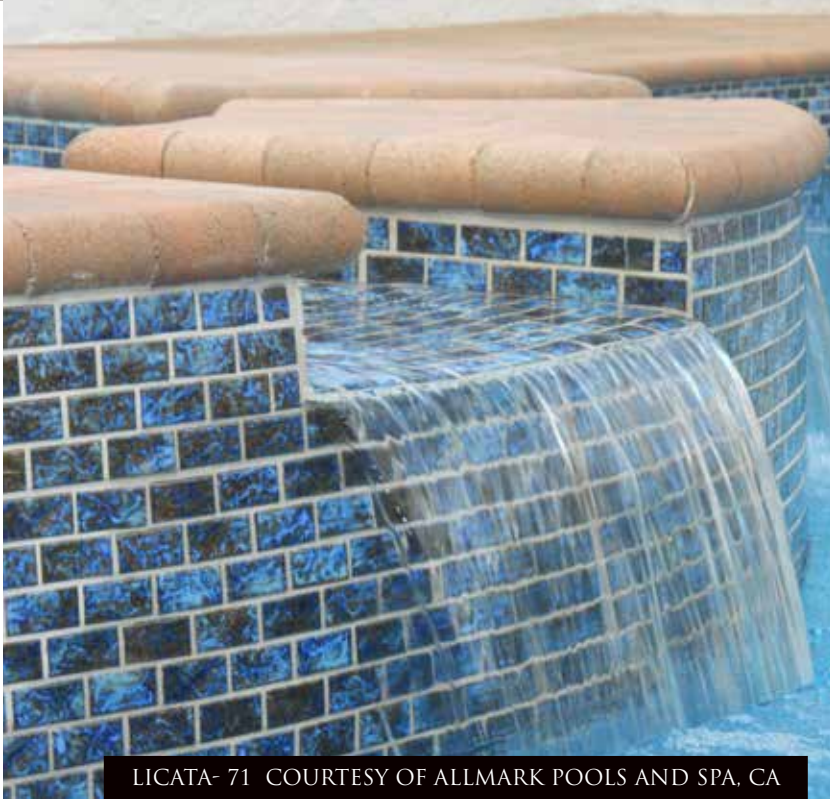

STQ-331
OYSTER BLUE

STQ-338
CRYSTAL EMERALD BLUE

STQ-331

UPGRADE LICATA

1 ¹/₈" X 2 ¹/₄" 1 SHEET = 1.00 SF
20 SHEETS / 20 SF PER BOX

LICATA- 71 COURTESY OF ALLMARK POOLS AND SPA, CA

LICATA-71
BLUE BLEND

LICATA-72
ONYX GOLD