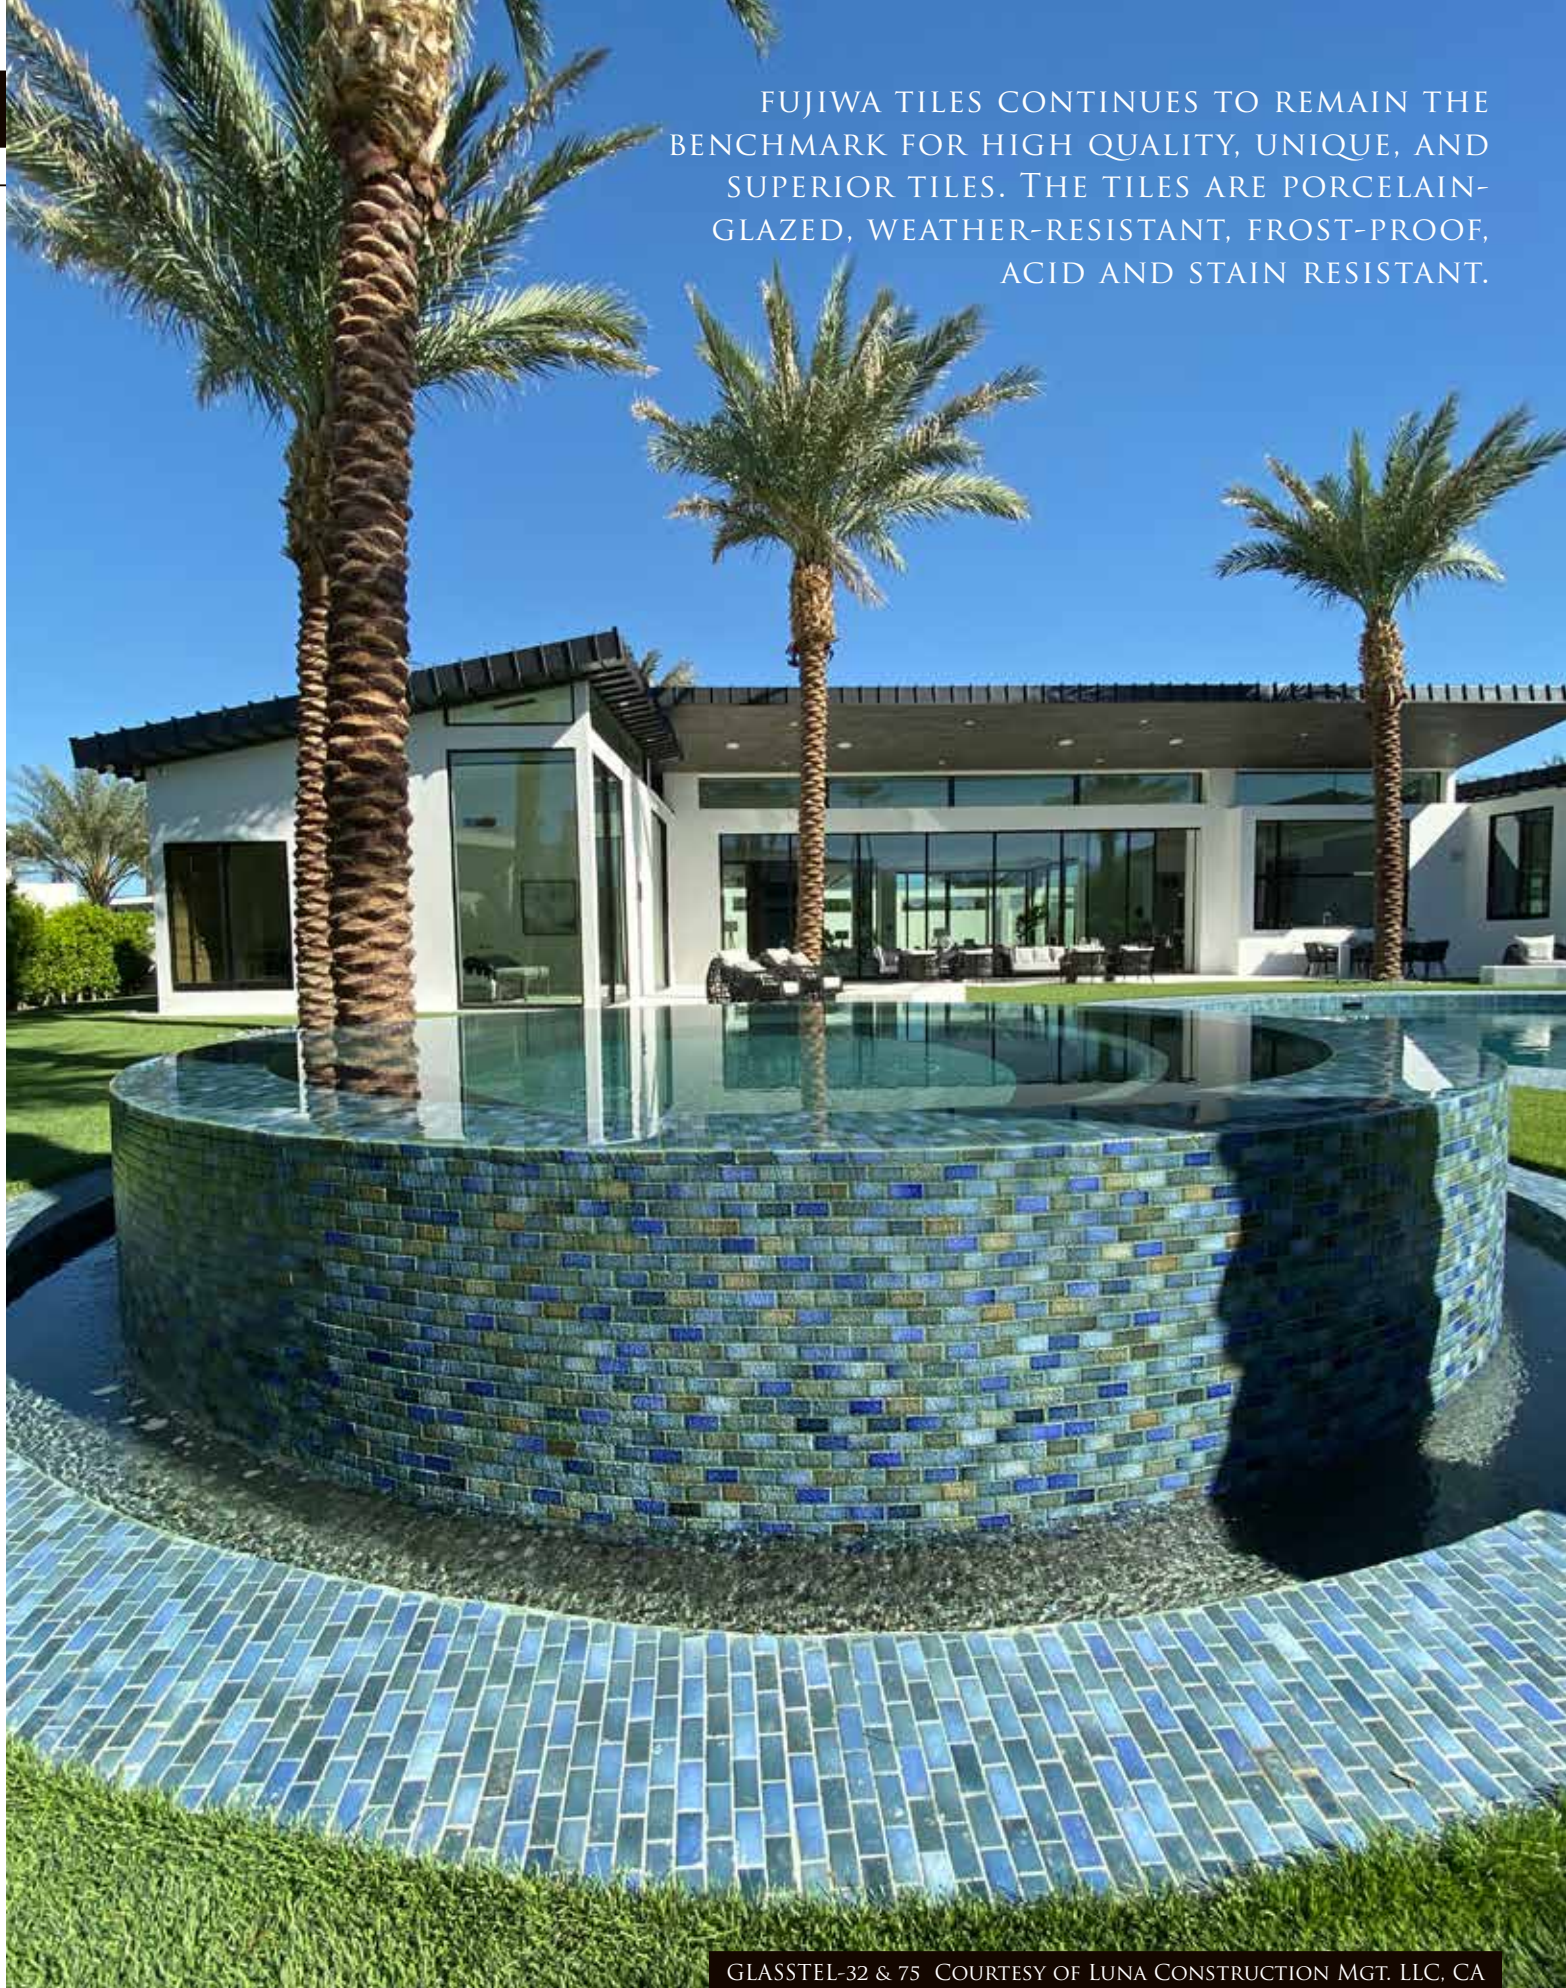

FUJIWA TILES CONTINUES TO REMAIN THE BENCHMARK FOR HIGH QUALITY, UNIQUE, AND SUPERIOR TILES. THE TILES ARE PORCELAIN-GLAZED, WEATHER-RESISTANT, FROST-PROOF, ACID AND STAIN RESISTANT.

GLASSTEL-32 & 75 COURTESY OF LUNA CONSTRUCTION MGT. LLC, CA

VARIATIONS IN SHADE ARE INHERENT IN ALL KILN FIRED CLAY PRODUCTS. NO ADJUSTMENTS WILL BE MADE AFTER INSTALLATION.