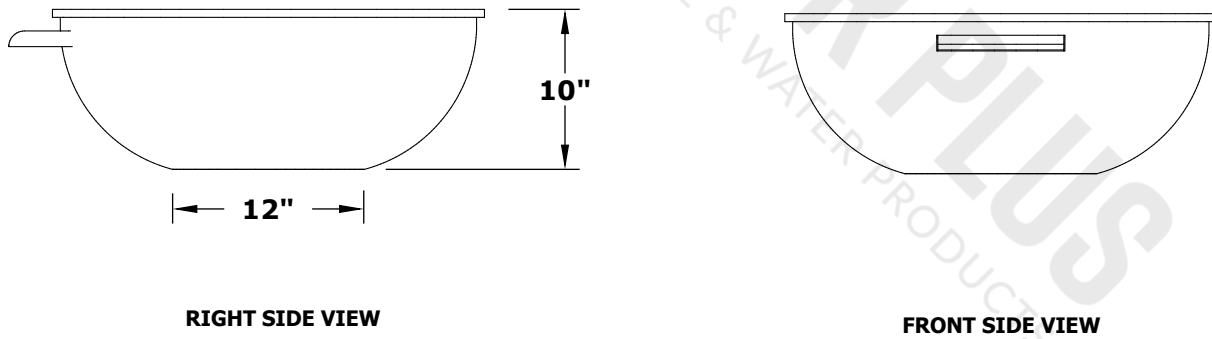

SEDONA POWDER PLANTER & WATER BOWL

GPM: 7-10

Bowl Material: Galvanized Steel

Drawn By	Murguia M.
Date Created	August 5, 2021

Proprietary & Confidential: The information contained in this drawing is the sole property of **The Outdoor Plus**. Any reproduction or as a whole without written permission of **The Outdoor Plus** is prohibited.