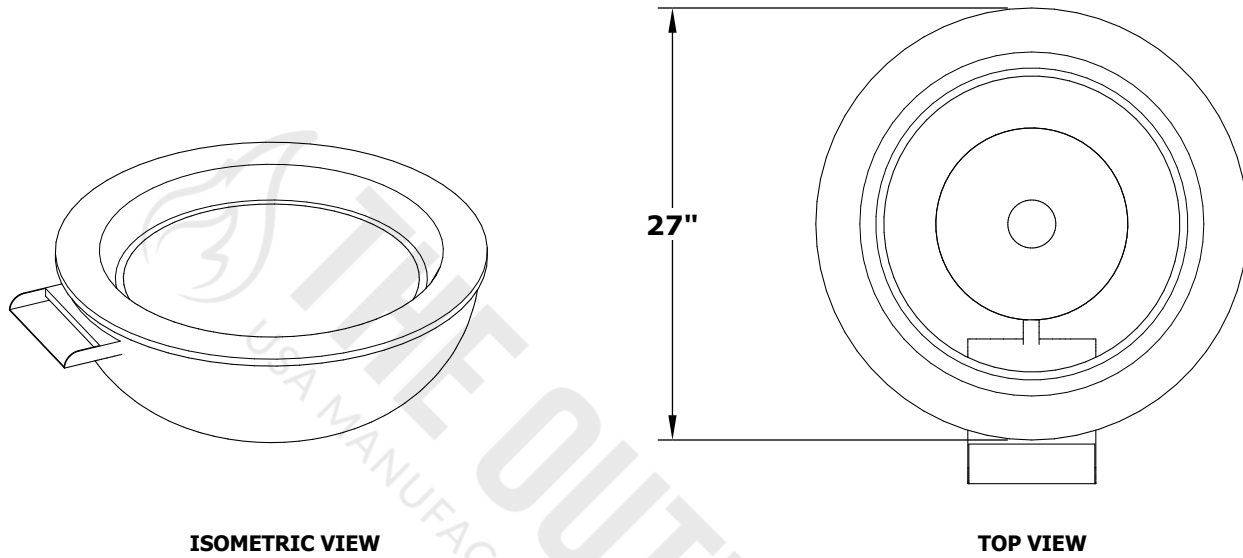

SEDONA POWDER PLANTER & WATER BOWL

GPM: 7-10

Bowl Material: Galvanized Steel

Drawn By	Murguia M.
Date Created	August 5, 2021

Proprietary & Confidential: The information contained in this drawing is the sole property of **The Outdoor Plus**. Any reproduction or as a whole without written permission of **The Outdoor Plus** is prohibited.