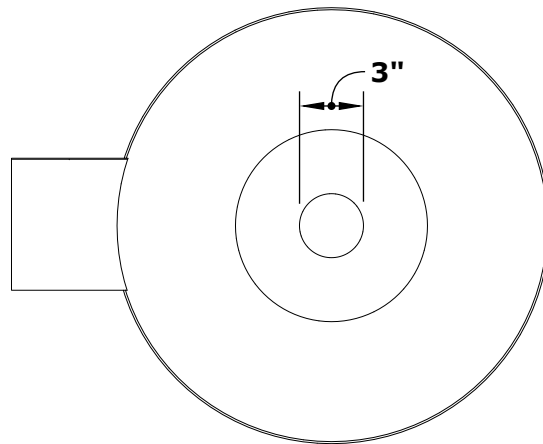

SEDONA WATER BOWL - COPPER

OPT-27RCPRWO

ISOMETRIC VIEW

TOP VIEW

FRONT SIDE VIEW

UNDERSIDE VIEW

Bowl Material: Copper
Bowl Finish: Hammered Copper, Patina Finish