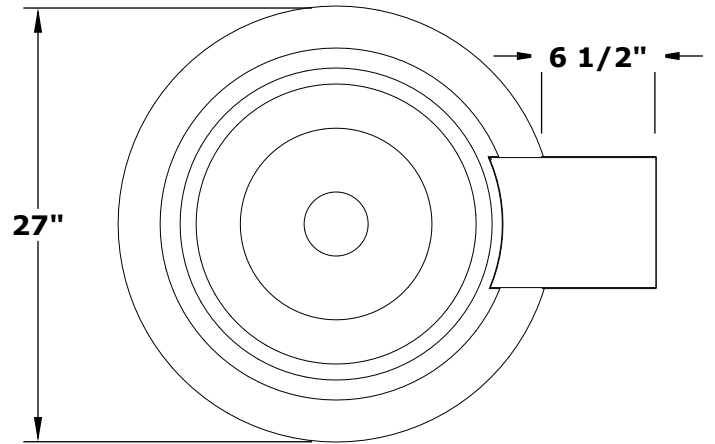

SEDONA WATER BOWL - COPPER

OPT-27RCPRWO

ISOMETRIC VIEW

TOP VIEW

FRONT SIDE VIEW

UNDERSIDE VIEW

Bowl Material: Copper
Bowl Finish: Hammered Copper, Patina Finish