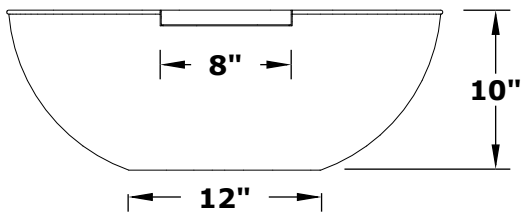

SEDONA WATER BOWL - COPPER

OPT-27RCPRWO

ISOMETRIC VIEW

TOP VIEW

FRONT SIDE VIEW

UNDERSIDE VIEW

Bowl Material: Copper
Bowl Finish: Hammered Copper, Patina Finish