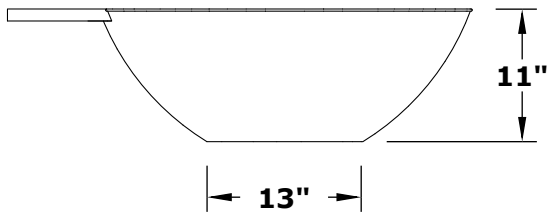

REMI WATER BOWL

OPT-31RCWO
GPM : 7-10

ISOMETRIC VIEW

TOP VIEW

RIGHT SIDE VIEW

FRONT SIDE VIEW

Bowl Material: Hammered Copper