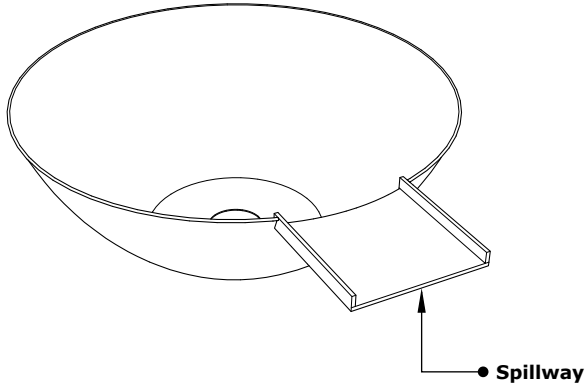

REMI WATER BOWL

OPT-31RCWO
GPM : 7-10

ISOMETRIC VIEW

TOP VIEW

RIGHT SIDE VIEW

FRONT SIDE VIEW

Bowl Material: Hammered Copper