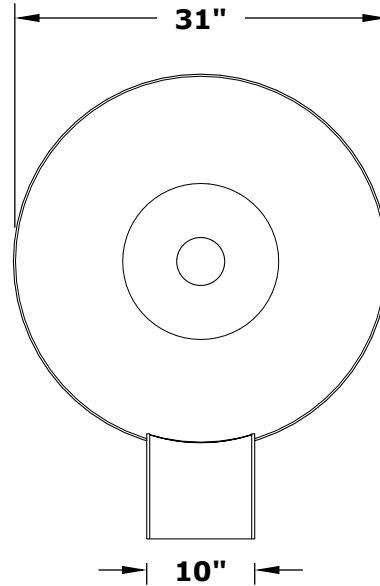

REMI WATER BOWL

OPT-31RCWO
GPM : 7-10

ISOMETRIC VIEW

TOP VIEW

RIGHT SIDE VIEW

FRONT SIDE VIEW

Bowl Material: Hammered Copper