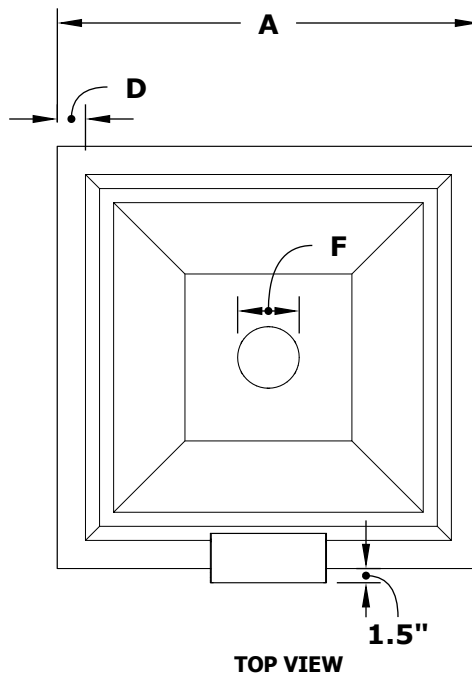

# MAYA WATER BOWL

Powder Coat Finish

ISOMETRIC VIEW

TOP VIEW

RIGHT SIDE VIEW

Smooth Flow Water Fitting (1 1/2" Connection)

SECTION CUT

FRONT SIDE VIEW

1 1/2" Inlet

SKU	A	B	C	D	E	F	GPM
OPT-245QPCWO	24"	10"	12"	2"	8"	3.5"	7-10
OPT-305QPCWO	30"	10"	15"	2.5"	8"	3.5"	7-10
OPT-365QPCWO	36"	12"	18"	3"	10"	3.5"	7-10

Bowl Material: Aluminum  
 Finish: Powder Coat  
 Includes: Bowl, Copper Scupper, Water Fitting