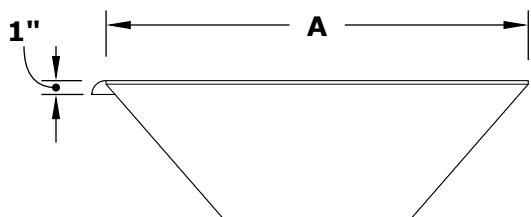

# MAYA WATER BOWL

Powder Coat Finish

ISOMETRIC VIEW

TOP VIEW

RIGHT SIDE VIEW

Smooth Flow Water Fitting (1 1/2" Connection)

SECTION CUT

FRONT SIDE VIEW

1 1/2" Inlet

SKU	A	B	C	D	E	F	GPM
OPT-245QPCWO	24"	10"	12"	2"	8"	3.5"	7-10
OPT-305QPCWO	30"	10"	15"	2.5"	8"	3.5"	7-10
OPT-365QPCWO	36"	12"	18"	3"	10"	3.5"	7-10

Bowl Material: Aluminum  
 Finish: Powder Coat  
 Includes: Bowl, Copper Scupper, Water Fitting