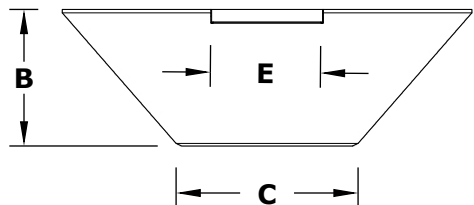

# MAYA WATER BOWL

Powder Coat Finish

ISOMETRIC VIEW

TOP VIEW

RIGHT SIDE VIEW

Smooth Flow Water Fitting (1 1/2" Connection)

SECTION CUT

FRONT SIDE VIEW

1 1/2" Inlet

SKU	A	B	C	D	E	F	GPM
OPT-245QPCWO	24"	10"	12"	2"	8"	3.5"	7-10
OPT-305QPCWO	30"	10"	15"	2.5"	8"	3.5"	7-10
OPT-365QPCWO	36"	12"	18"	3"	10"	3.5"	7-10

Bowl Material: Aluminum  
 Finish: Powder Coat  
 Includes: Bowl, Copper Scupper, Water Fitting