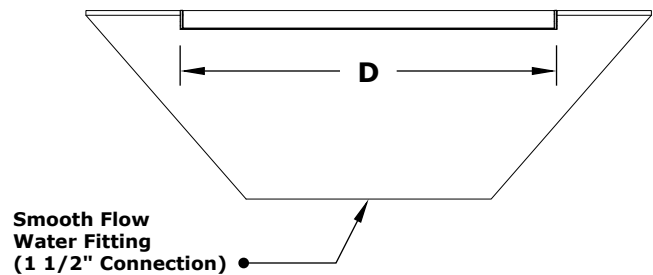

MAYA COPPER WATER BOWL - WIDE SPILL

ISOMETRIC VIEW

TOP VIEW

RIGHT SIDE VIEW

FRONT SIDE VIEW

SKU	A	B	C	D	GPM
OPT-24SCXW	24"	12"	10"	20"	15
OPT-30SCXW	30"	15"	10"	24"	15
OPT-36SCXW	36"	18"	12"	30"	15

Bowl Material: Copper