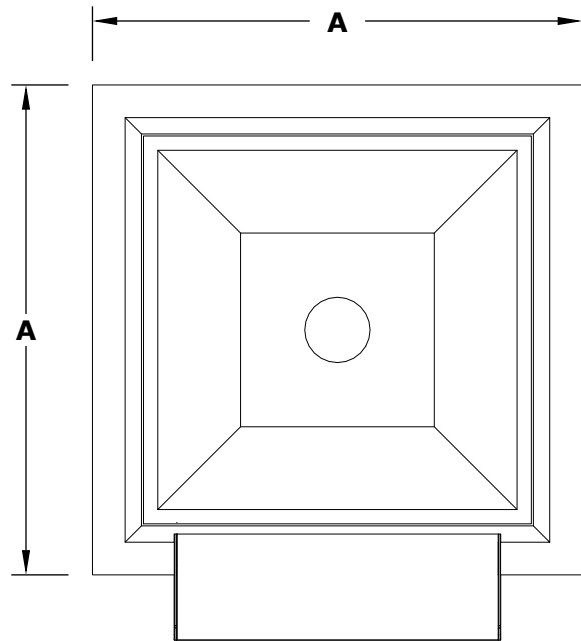

MAYA COPPER WATER BOWL - WIDE SPILL

ISOMETRIC VIEW

TOP VIEW

RIGHT SIDE VIEW

FRONT SIDE VIEW

SKU	A	B	C	D	GPM
OPT-24SCXW	24"	12"	10"	20"	15
OPT-30SCXW	30"	15"	10"	24"	15
OPT-36SCXW	36"	18"	12"	30"	15

Bowl Material: Copper