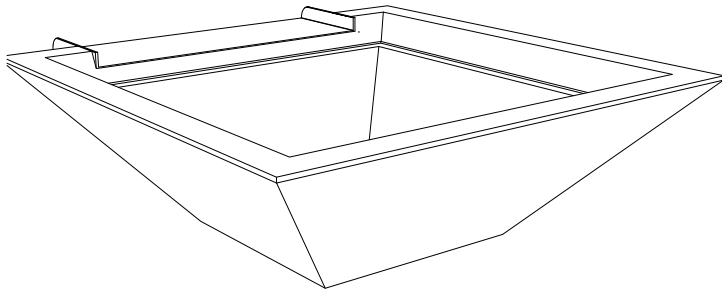

MAYA COPPER WATER BOWL - WIDE SPILL

ISOMETRIC VIEW

TOP VIEW

RIGHT SIDE VIEW

FRONT SIDE VIEW

SKU	A	B	C	D	GPM
OPT-24SCXW	24"	12"	10"	20"	15
OPT-30SCXW	30"	15"	10"	24"	15
OPT-36SCXW	36"	18"	12"	30"	15

Bowl Material: Copper