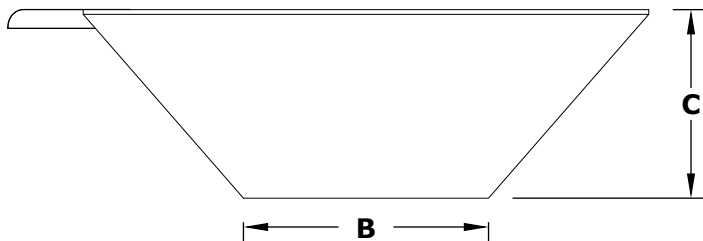

MAYA COPPER WATER BOWL - WIDE SPILL

ISOMETRIC VIEW

TOP VIEW

RIGHT SIDE VIEW

FRONT SIDE VIEW

SKU	A	B	C	D	GPM
OPT-24SCXW	24"	12"	10"	20"	15
OPT-30SCXW	30"	15"	10"	24"	15
OPT-36SCXW	36"	18"	12"	30"	15

Bowl Material: Copper