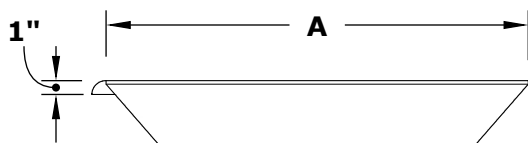

# MAYA WATER BOWL- COPPER

**ISOMETRIC VIEW**

**TOP VIEW**

**RIGHT SIDE VIEW**

**Smooth Flow Water Fitting (1 1/2" Connection)**

**SECTION CUT**

**FRONT SIDE VIEW**

**1 1/2" Inlet**

SKU	A	B	C	D	E	F	GPM
OPT-24SCW	24"	10"	12"	2"	8"	3.5"	7-10
OPT-30SCW	30"	10"	15"	2"	8"	3.5"	7-10
OPT-36SCW	36"	10"	18"	2"	10"	3.5"	7-10

Bowl Material: Copper  
Finish: Smooth Finish  
Includes: Bowl, Copper Scupper, Water Fitting