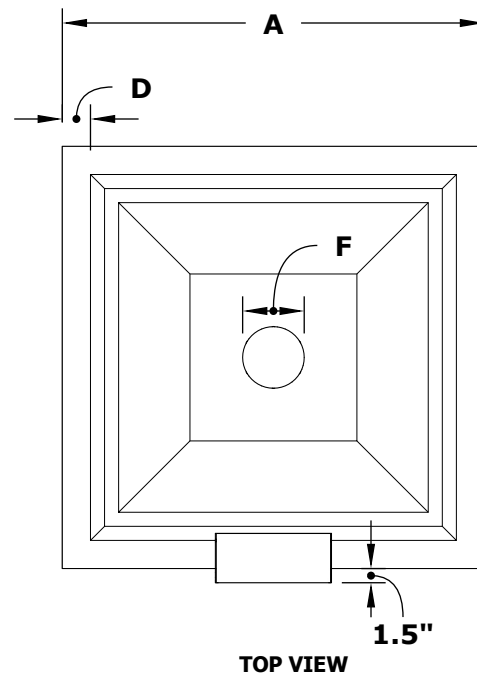

# MAYA WATER BOWL- COPPER

**ISOMETRIC VIEW**

**TOP VIEW**

**RIGHT SIDE VIEW**

**Smooth Flow Water Fitting (1 1/2" Connection)**

**SECTION CUT**

**FRONT SIDE VIEW**

**1 1/2" Inlet**

SKU	A	B	C	D	E	F	GPM
OPT-24SCW	24"	10"	12"	2"	8"	3.5"	7-10
OPT-30SCW	30"	10"	15"	2"	8"	3.5"	7-10
OPT-36SCW	36"	10"	18"	2"	10"	3.5"	7-10

Bowl Material: Copper  
Finish: Smooth Finish  
Includes: Bowl, Copper Scupper, Water Fitting