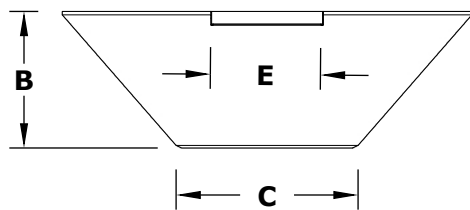

# MAYA WATER BOWL- COPPER

**ISOMETRIC VIEW**

**TOP VIEW**

**RIGHT SIDE VIEW**

**Smooth Flow Water Fitting (1 1/2" Connection)**

**SECTION CUT**

**FRONT SIDE VIEW**

**1 1/2" Inlet**

SKU	A	B	C	D	E	F	GPM
OPT-24SCW	24"	10"	12"	2"	8"	3.5"	7-10
OPT-30SCW	30"	10"	15"	2"	8"	3.5"	7-10
OPT-36SCW	36"	10"	18"	2"	10"	3.5"	7-10

Bowl Material: Copper  
Finish: Smooth Finish  
Includes: Bowl, Copper Scupper, Water Fitting