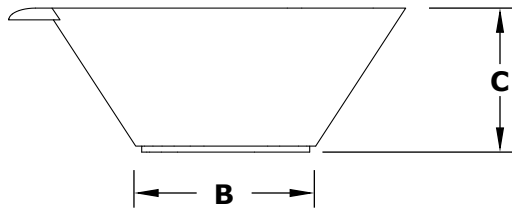

CAZO WATER BOWL - POWDER COAT

ISOMETRIC VIEW

TOP VIEW

RIGHT SIDE VIEW

FRONT SIDE VIEW

| PART NUMBER | A | B | C | D | GPM |
|-------------|-----|-----|-----|-----|------|
| OPT-24PCWO | 24" | 10" | 10" | 8" | 7-10 |
| OPT-30PCWO | 30" | 16" | 12" | 8" | 7-10 |
| OPT-36PCWO | 34" | 20" | 12" | 10" | 7-10 |