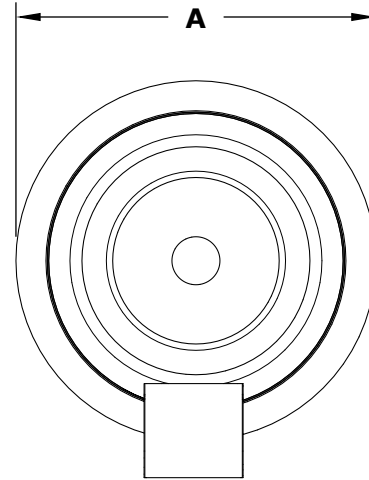

CAZO WATER BOWL - POWDER COAT

ISOMETRIC VIEW

TOP VIEW

RIGHT SIDE VIEW

FRONT SIDE VIEW

| PART NUMBER | A | B | C | D | GPM |
|-------------|-----|-----|-----|-----|------|
| OPT-24PCWO | 24" | 10" | 10" | 8" | 7-10 |
| OPT-30PCWO | 30" | 16" | 12" | 8" | 7-10 |
| OPT-36PCWO | 34" | 20" | 12" | 10" | 7-10 |

Fire Bowl Material: Copper
Finish: Hammered Patina Finish