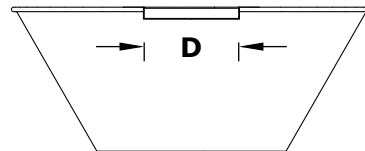

# CAZO WATER BOWL - COPPER

**ISOMETRIC VIEW**

**TOP VIEW**

**RIGHT SIDE VIEW**

**FRONT SIDE VIEW**

PART NUMBER	A	B	C	D	GPM
OPT-R24CPWO	24"	10"	10"	8"	7-10
OPT-R30CPWO	30"	15"	12"	8"	7-10
OPT-R36CPWO	34"	15"	12"	12"	7-10