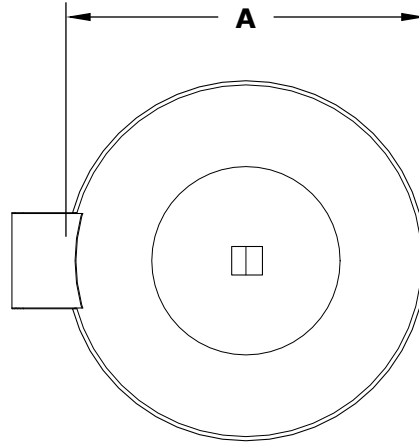

# CAZO WATER BOWL - COPPER

**ISOMETRIC VIEW**

**TOP VIEW**

**RIGHT SIDE VIEW**

**FRONT SIDE VIEW**

PART NUMBER	A	B	C	D	GPM
OPT-R24CPWO	24"	10"	10"	8"	7-10
OPT-R30CPWO	30"	15"	12"	8"	7-10
OPT-R36CPWO	34"	15"	12"	12"	7-10

Fire Bowl Material: Copper  
Finish: Hammered Patina Finish