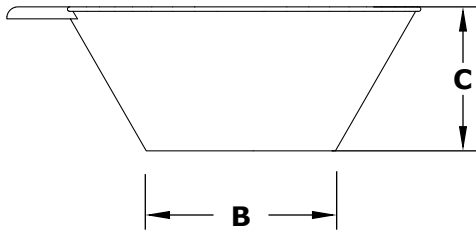

# CAZO WATER BOWL - COPPER

**ISOMETRIC VIEW**

**TOP VIEW**

**RIGHT SIDE VIEW**

**FRONT SIDE VIEW**

PART NUMBER	A	B	C	D	GPM
OPT-R24CPWO	24"	10"	10"	8"	7-10
OPT-R30CPWO	30"	15"	12"	8"	7-10
OPT-R36CPWO	34"	15"	12"	12"	7-10