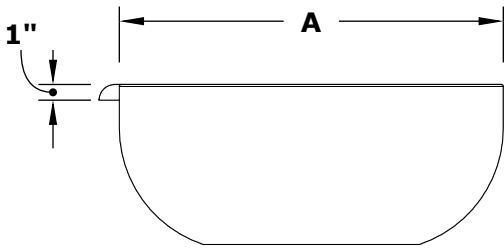

# AVALON METAL WATER BOWL

**ISOMETRIC VIEW**

**TOP VIEW**

**RIGHT SIDE VIEW**

Smooth Flow Water Fitting (1 1/2" Connection)

**SECTION CUT**

**FRONT SIDE VIEW**

**1 1/2" Inlet**

Hammered Copper	Stainless Steel	A	B	C	D	E	F	GPM
OPT-24AVCPWO	OPT-24AVSSWO	24"	10"	12"	2"	8"	3"	7-10
OPT-30AVCPWO	OPT-30AVSSWO	30"	13"	15"	3.5"	8"	3.5"	7-10
OPT-36AVCPWO	OPT-36AVSSWO	36"	13"	18"	3.5"	10"	3.5"	7-10

Bowl Material: Copper / Steel  
Includes: Bowl, Copper Scupper, Water Fitting