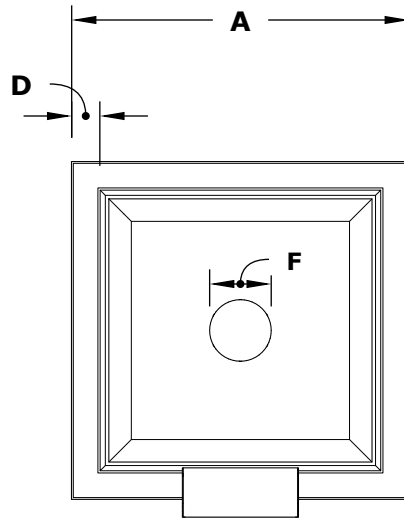

# AVALON METAL WATER BOWL

**ISOMETRIC VIEW**

**TOP VIEW**

**RIGHT SIDE VIEW**

Smooth Flow Water Fitting (1 1/2" Connection)

**SECTION CUT**

**FRONT SIDE VIEW**

**1 1/2" Inlet**

Hammered Copper	Stainless Steel	A	B	C	D	E	F	GPM
OPT-24AVCPWO	OPT-24AVSSWO	24"	10"	12"	2"	8"	3"	7-10
OPT-30AVCPWO	OPT-30AVSSWO	30"	13"	15"	3.5"	8"	3.5"	7-10
OPT-36AVCPWO	OPT-36AVSSWO	36"	13"	18"	3.5"	10"	3.5"	7-10

Bowl Material: Copper / Steel  
Includes: Bowl, Copper Scupper, Water Fitting