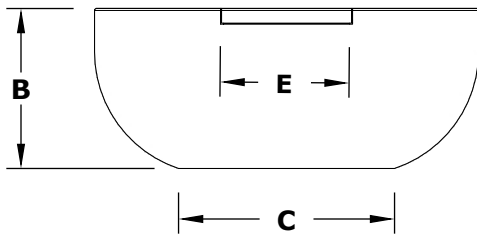

# AVALON METAL WATER BOWL

**ISOMETRIC VIEW**

**TOP VIEW**

**RIGHT SIDE VIEW**

Smooth Flow Water Fitting (1 1/2" Connection)

**SECTION CUT**

**FRONT SIDE VIEW**

**1 1/2" Inlet**

Hammered Copper	Stainless Steel	A	B	C	D	E	F	GPM
OPT-24AVCPWO	OPT-24AVSSWO	24"	10"	12"	2"	8"	3"	7-10
OPT-30AVCPWO	OPT-30AVSSWO	30"	13"	15"	3.5"	8"	3.5"	7-10
OPT-36AVCPWO	OPT-36AVSSWO	36"	13"	18"	3.5"	10"	3.5"	7-10

Bowl Material: Copper / Steel  
Includes: Bowl, Copper Scupper, Water Fitting