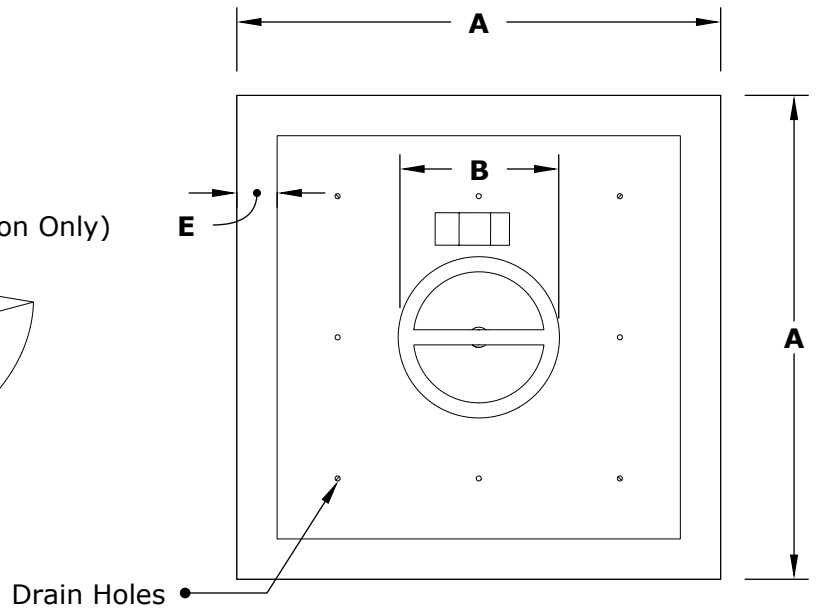

AVALON FIRE BOWL - METAL

ISOMETRIC VIEW

TOP VIEW

RIGHT SIDE VIEW

FRONT SIDE VIEW

Hammered Copper	Stainless Steel	A	B	C	D	E	F	BTU
OPT-24AVCPF	OPT-24AVSSF	24"	8"	10"	12"	2"	4"	45,000
OPT-30AVCPF	OPT-30AVSSF	30"	12"	12"	15"	3"	4"	65,000
OPT-36AVCPF	OPT-36AVSSF	36"	12"	12"	18"	3"	4"	65,000

Fire Bowl Material: Metal (Copper or Steel)
 Finish: Hammered Patina Copper, Stainless Steel, or Powder Coated Steel
 Pan Material: 304 Stainless Steel
 Burner Material: 304 Stainless Steel

12V ELECTRONIC IGNITION
 ANSI Z21.97-(2017) / CSA 2.41-(2017)