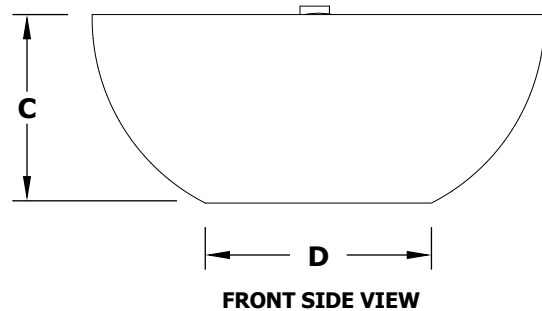

AVALON FIRE BOWL - METAL

ISOMETRIC VIEW

TOP VIEW

RIGHT SIDE VIEW

FRONT SIDE VIEW

Hammered Copper	Stainless Steel	A	B	C	D	E	F	BTU
OPT-24AVCPF	OPT-24AVSSF	24"	8"	10"	12"	2"	4"	45,000
OPT-30AVCPF	OPT-30AVSSF	30"	12"	12"	15"	3"	4"	65,000
OPT-36AVCPF	OPT-36AVSSF	36"	12"	12"	18"	3"	4"	65,000

Fire Bowl Material: Metal (Copper or Steel)
 Finish: Hammered Patina Copper, Stainless Steel, or Powder Coated Steel
 Pan Material: 304 Stainless Steel
 Burner Material: 304 Stainless Steel

12V ELECTRONIC IGNITION
 ANSI Z21.97-(2017) / CSA 2.41-(2017)