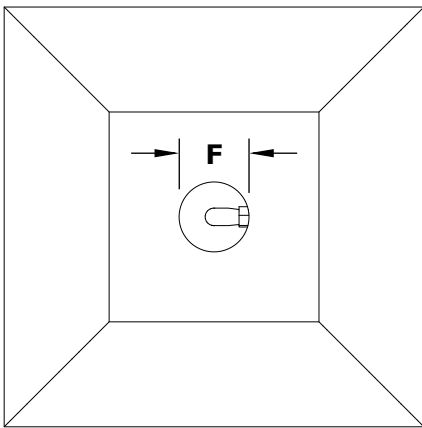

AVALON FIRE BOWL - METAL

ISOMETRIC VIEW

TOP VIEW

RIGHT SIDE VIEW

FRONT SIDE VIEW

Hammered Copper	Stainless Steel	A	B	C	D	E	F	BTU
OPT-24AVCPF	OPT-24AVSSF	24"	8"	10"	12"	2"	4"	45,000
OPT-30AVCPF	OPT-30AVSSF	30"	12"	12"	15"	3"	4"	65,000
OPT-36AVCPF	OPT-36AVSSF	36"	12"	12"	18"	3"	4"	65,000

Fire Bowl Material: Metal (Copper or Steel)
 Finish: Hammered Patina Copper, Stainless Steel, or Powder Coated Steel
 Pan Material: 304 Stainless Steel
 Burner Material: 304 Stainless Steel

12V ELECTRONIC IGNITION
 ANSI Z21.97-(2017) / CSA 2.41-(2017)