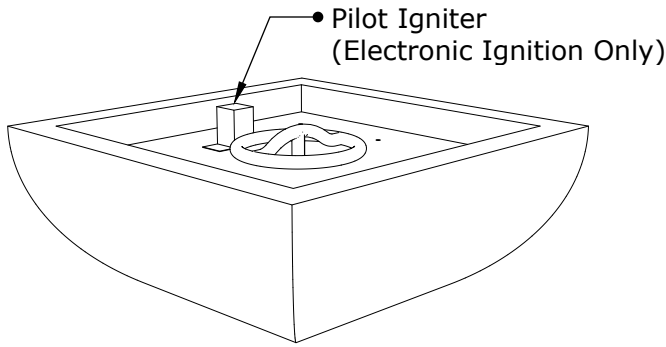

AVALON FIRE BOWL - METAL

ISOMETRIC VIEW

TOP VIEW

RIGHT SIDE VIEW

FRONT SIDE VIEW

Hammered Copper	Stainless Steel	A	B	C	D	E	F	BTU
OPT-24AVCPF	OPT-24AVSSF	24"	8"	10"	12"	2"	4"	45,000
OPT-30AVCPF	OPT-30AVSSF	30"	12"	12"	15"	3"	4"	65,000
OPT-36AVCPF	OPT-36AVSSF	36"	12"	12"	18"	3"	4"	65,000

Fire Bowl Material: Metal (Copper or Steel)
 Finish: Hammered Patina Copper, Stainless Steel, or Powder Coated Steel
 Pan Material: 304 Stainless Steel
 Burner Material: 304 Stainless Steel

12V ELECTRONIC IGNITION
 ANSI Z21.97-(2017) / CSA 2.41-(2017)