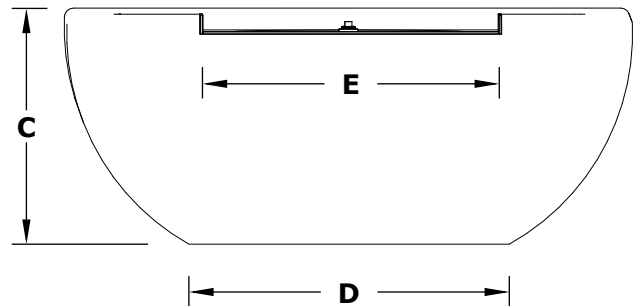

AVALON COPPER WATER BOWL - WIDE SPILL

ISOMETRIC VIEW

TOP VIEW

RIGHT SIDE VIEW

FRONT SIDE VIEW

Hammered Copper	Stainless Steel	A	B	C	D	E	BTU	GPM
OPT-24AVCPFWS	OPT-24AVSSFWS	24"	8"	13.5"	10"	12"	45,000	7-10
OPT-30AVCPFWS	OPT-30AVSSFWS	30"	10"	14.5"	13"	16"	65,000	7-10
OPT-36AVCPFWS	OPT-36AVSSFWS	36"	10"	17.5"	16"	20"	65,000	7-10

Fire Pit Material: Copper / Stainless Steel
Pan Material: 304 Stainless Steel
Burner Material: 304 Stainless Steel

Includes: Pan, Burner, Whistle Free Hoses, Copper Scupper, Black Lava Rock.