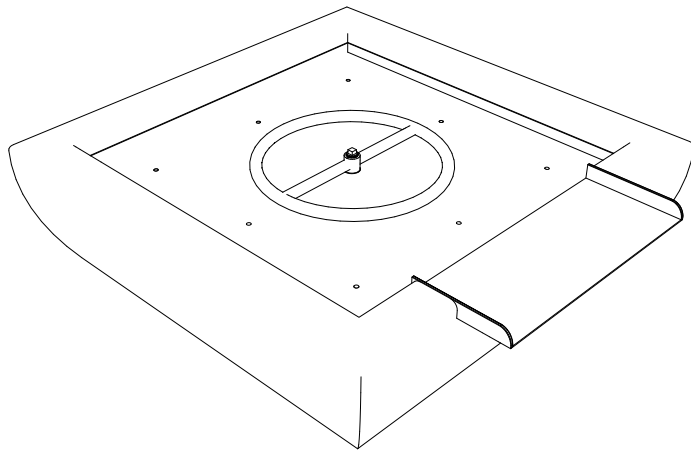

AVALON COPPER WATER BOWL - WIDE SPILL

ISOMETRIC VIEW

TOP VIEW

RIGHT SIDE VIEW

FRONT SIDE VIEW

Hammered Copper	Stainless Steel	A	B	C	D	E	BTU	GPM
OPT-24AVCPFWS	OPT-24AVSSFWS	24"	8"	13.5"	10"	12"	45,000	7-10
OPT-30AVCPFWS	OPT-30AVSSFWS	30"	10"	14.5"	13"	16"	65,000	7-10
OPT-36AVCPFWS	OPT-36AVSSFWS	36"	10"	17.5"	16"	20"	65,000	7-10

Fire Pit Material: Copper / Stainless Steel
Pan Material: 304 Stainless Steel
Burner Material: 304 Stainless Steel

Includes: Pan, Burner, Whistle Free Hoses, Copper Scupper, Black Lava Rock.