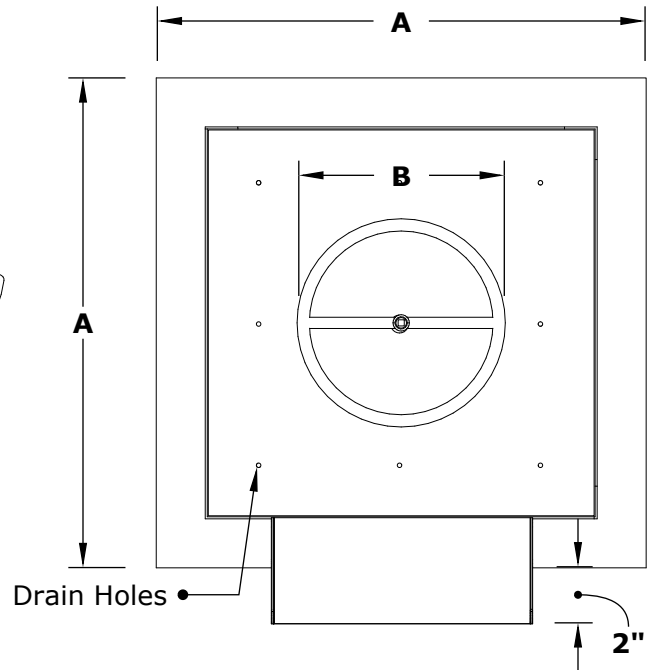

AVALON COPPER WATER BOWL - WIDE SPILL

ISOMETRIC VIEW

TOP VIEW

RIGHT SIDE VIEW

FRONT SIDE VIEW

Hammered Copper	Stainless Steel	A	B	C	D	E	BTU	GPM
OPT-24AVCPFWS	OPT-24AVSSFWS	24"	8"	13.5"	10"	12"	45,000	7-10
OPT-30AVCPFWS	OPT-30AVSSFWS	30"	10"	14.5"	13"	16"	65,000	7-10
OPT-36AVCPFWS	OPT-36AVSSFWS	36"	10"	17.5"	16"	20"	65,000	7-10

Fire Pit Material: Copper / Stainless Steel
Pan Material: 304 Stainless Steel
Burner Material: 304 Stainless Steel

Includes: Pan, Burner, Whistle Free Hoses, Copper Scupper, Black Lava Rock.