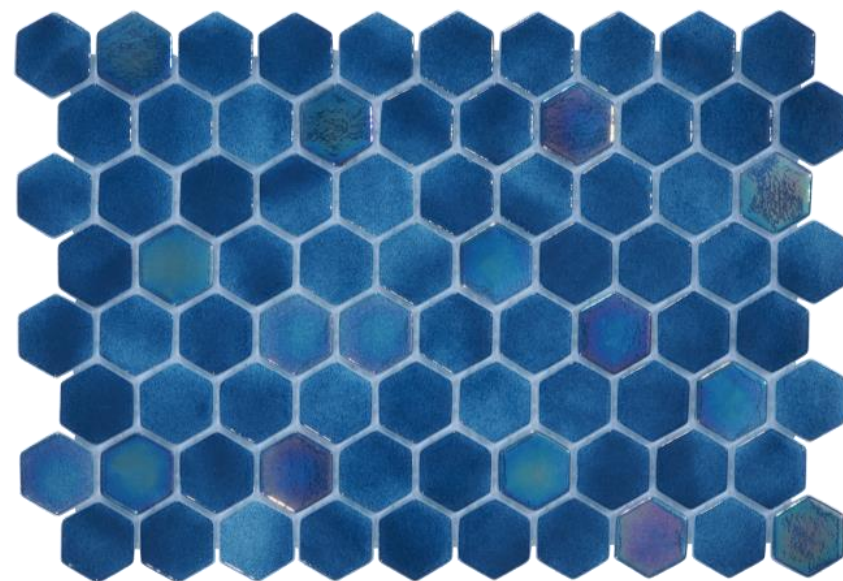

Pacific Mist, Glass Mosaic Tile  
Available Sizes:  
1" x 1", 1" x 2", Hexagon, Pebble

**AQUABLU**

Official Distributor  
(800) 971-1442  
[www.aquablumosaics.com](http://www.aquablumosaics.com)

## Oceanic, Glass Mosaic Tile

Available Sizes:

1" x 1", 1" x 2", Hexagon, Pebble