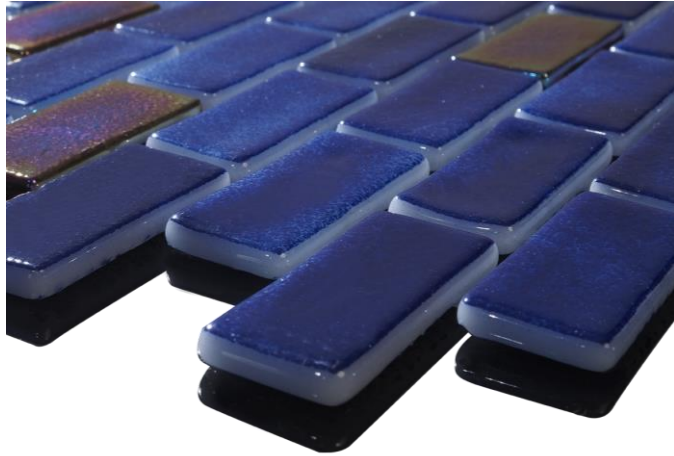

## Abyss, Glass Mosaic Tile

Available Sizes:

1" x 1", 1" x 2", Hexagon, Pebble

**AQUABLU**

Official Distributor

(800) 971-1442

[www.aquablumosaics.com](http://www.aquablumosaics.com)

Open Waters, Glass Mosaic Tile  
Available Sizes:  
1" x 1", 1" x 2", Hexagon, Pebble