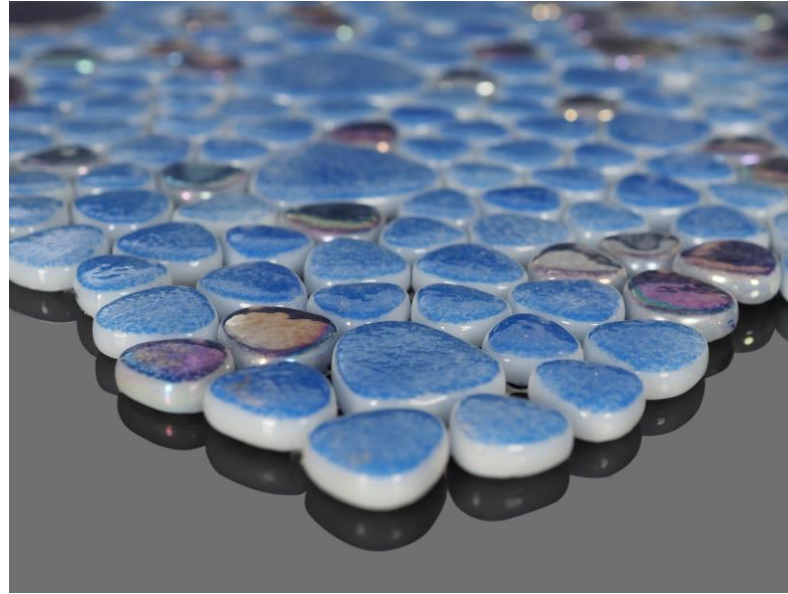

## Fish Tail, Glass Mosaic Tile

Available Sizes:

1" x 1", 1" x 2", Hexagon, Pebble

## Sapphire Splash, Glass Mosaic Tile

Available Sizes:

1" x 1", 1" x 2", Hexagon, Pebble