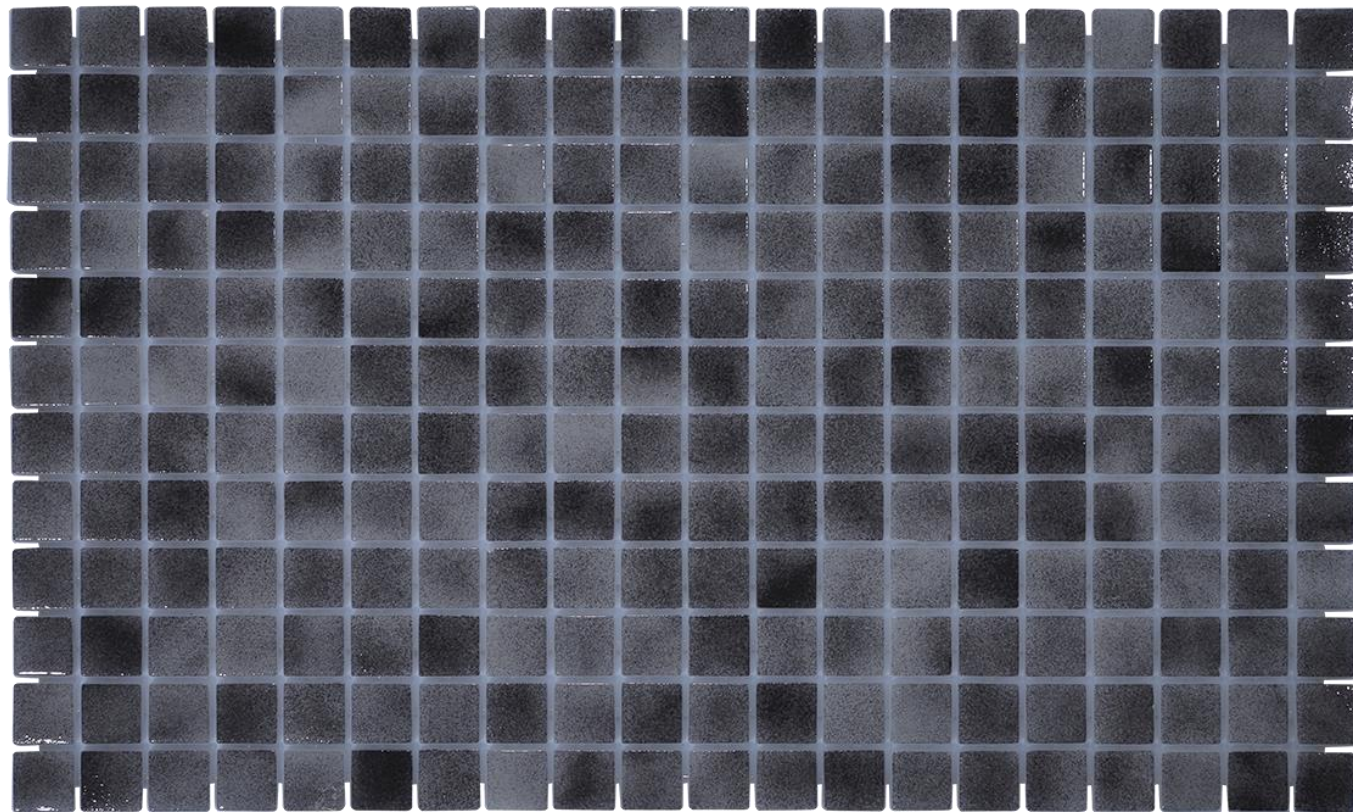

Abyss, Glass Mosaic Tile

Available Sizes:

1" x 1", 1" x 2", Hexagon, Pebble

AQUABLU

Official Distributor

(800) 971-1442

www.aquablumosaics.com