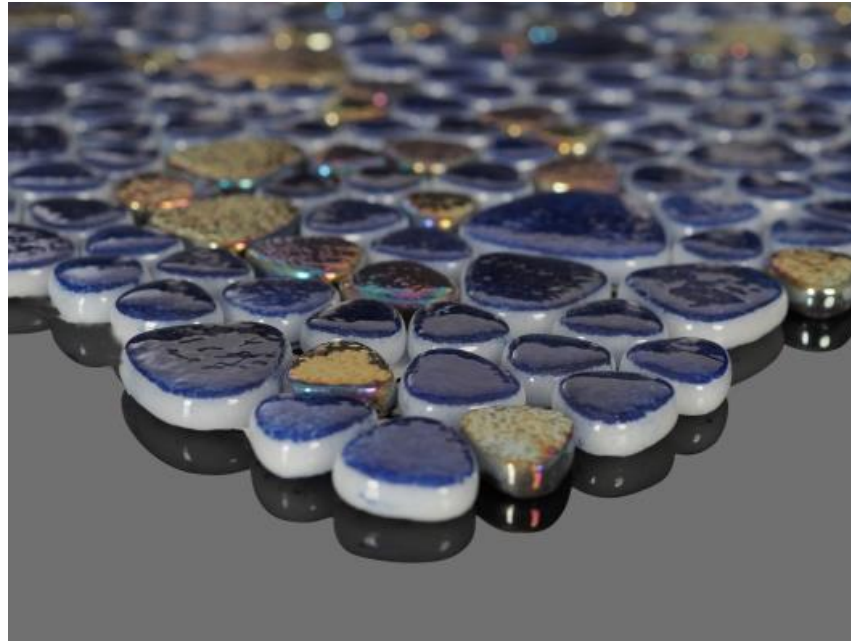

## Abyss, Glass Mosaic Tile

Available Sizes:

1" x 1", 1" x 2", Hexagon, Pebble

**AQUABLU**

Official Distributor

(800) 971-1442

[www.aquablumosaics.com](http://www.aquablumosaics.com)

Open Waters, Glass Mosaic Tile  
Available Sizes:  
1" x 1", 1" x 2", Hexagon, Pebble