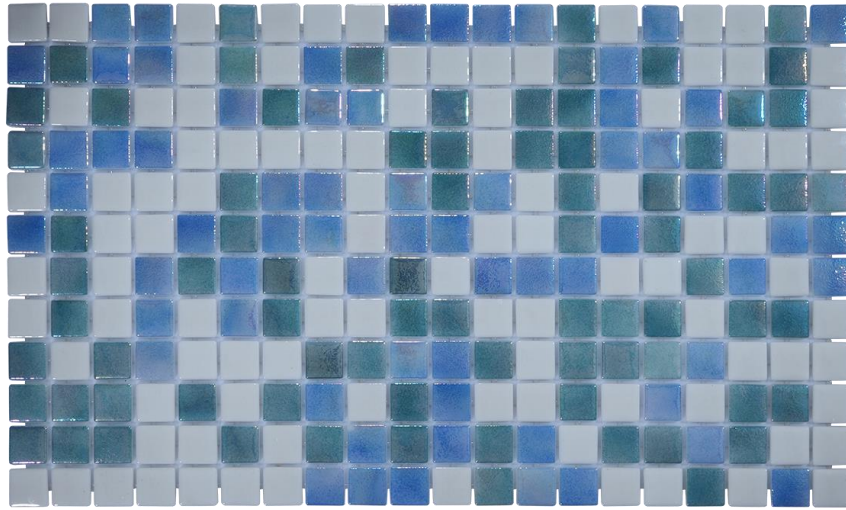

Available Sizes  
1" x 1", 1" x 2", Hexagon,  
Pebbles

Size: 1x1  
Sheet SF: 1.79  
Sheets Box: 12  
Sf Box: 21.52

Size: Hexagon  
Sheet SF: 1.35  
Sheets Box: 9  
Sf Box: 10.76

Size: 1x2  
Sheet SF: 1.79  
Sheets Box: 12  
Sf Box: 21.52

## Oceanic, Glass Mosaic Tile

Available Sizes:

1" x 1", 1" x 2", Hexagon, Pebble

## Coastline, Glass Mosaic Tile

Available Sizes:

1" x 1", 1" x 2", Hexagon, Pebble

## Sapphire Splash, Glass Mosaic Tile

Available Sizes:

1" x 1", 1" x 2", Hexagon, Pebble