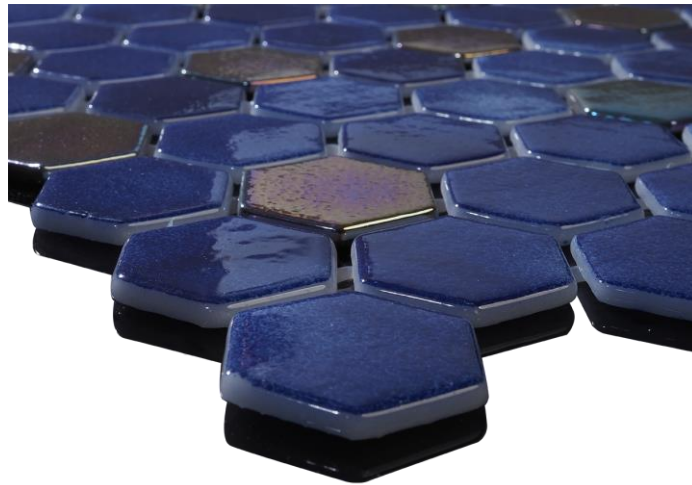

## Abyss, Glass Mosaic Tile

Available Sizes:

1" x 1", 1" x 2", Hexagon, Pebble

**AQUABLU**

Official Distributor

(800) 971-1442

[www.aquablumosaics.com](http://www.aquablumosaics.com)

Open Waters, Glass Mosaic Tile  
Available Sizes:  
1" x 1", 1" x 2", Hexagon, Pebble