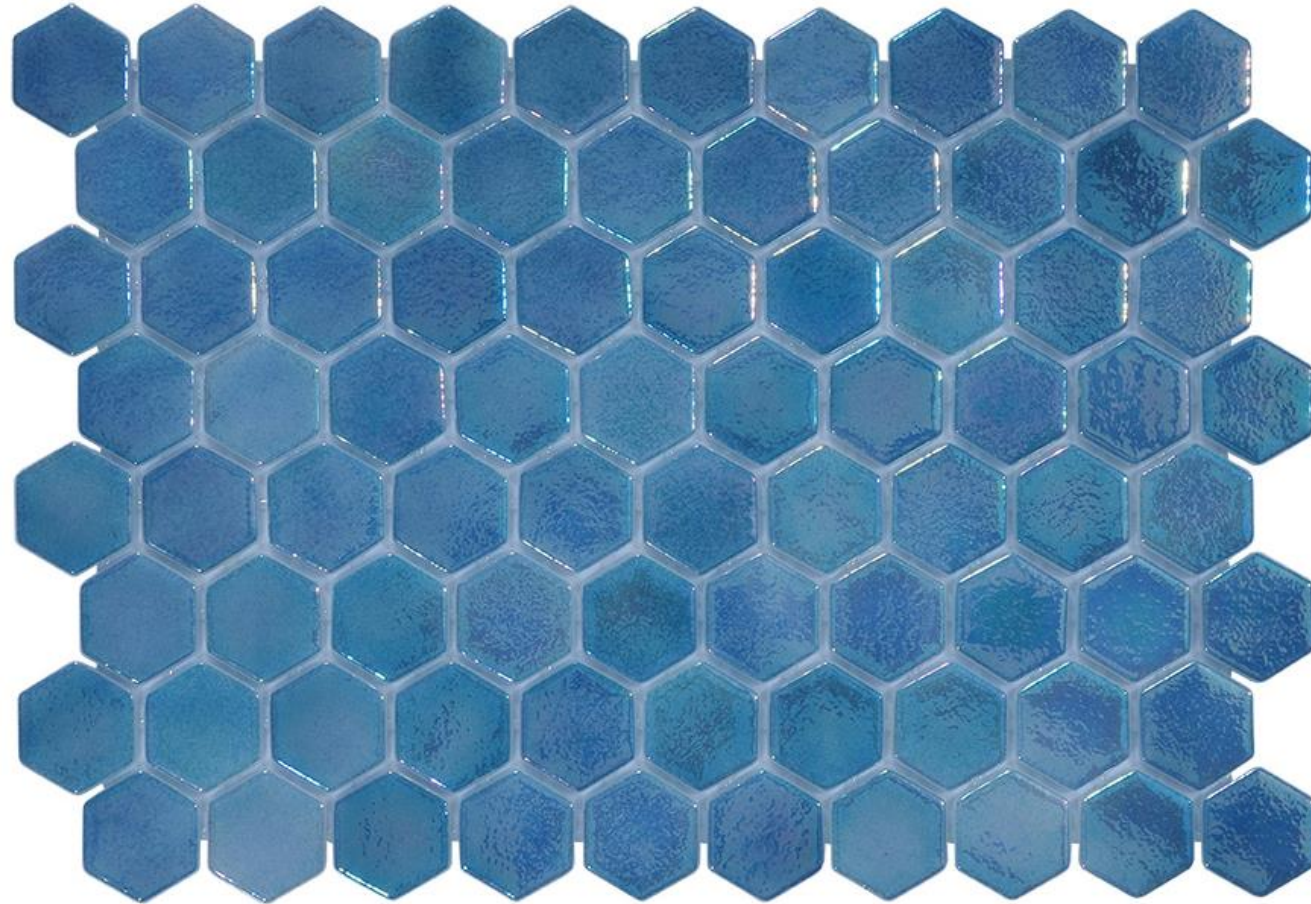

## Coastline, Glass Mosaic Tile

Available Sizes:

1" x 1", 1" x 2", Hexagon, Pebble