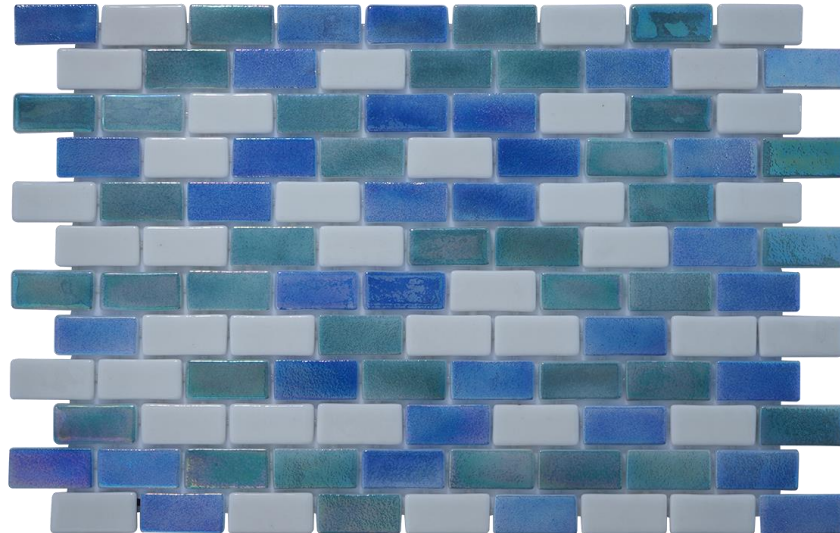

Available Sizes  
1" x 1", 1" x 2", Hexagon,  
Pebbles

Size: 1x1  
Sheet SF: 1.79  
Sheets Box: 12  
Sf Box: 21.52

Size: Hexagon  
Sheet SF: 1.35  
Sheets Box: 9  
Sf Box: 10.76

Size: 1x2  
Sheet SF: 1.79  
Sheets Box: 12  
Sf Box: 21.52

## Coastline, Glass Mosaic Tile

Available Sizes:

1" x 1", 1" x 2", Hexagon, Pebble