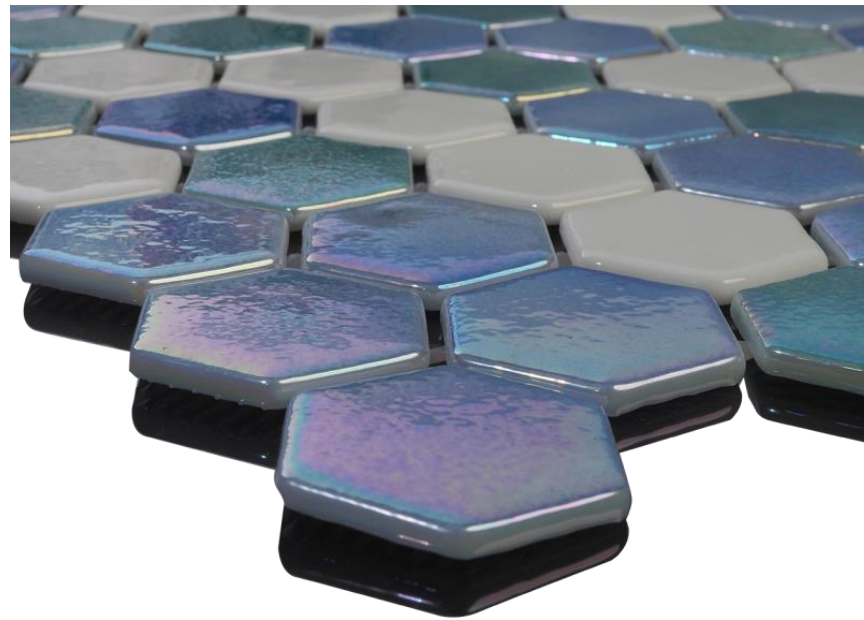

Island, Glass Mosaic Tile
Available Sizes:
1" x 1", 1" x 2", Hexagon, Pebble

AQUABLU

Official Distributor
(800) 971-1442
www.aquablumosaics.com