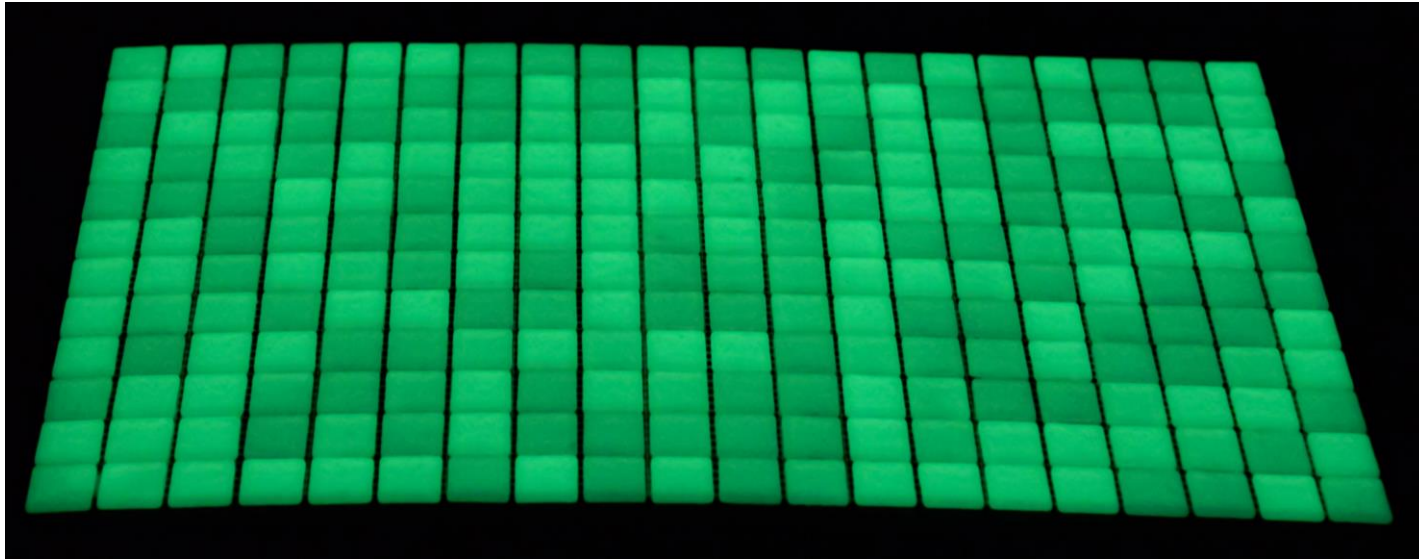

Luminescence, Glass Mosaic Tile

Available Sizes:

Stock 1" x 1"

Special Order 1"x 2", Hexagon, Pebble

AQUABLU

Official Distributor

(800) 971-1442

www.aquablumosaics.com