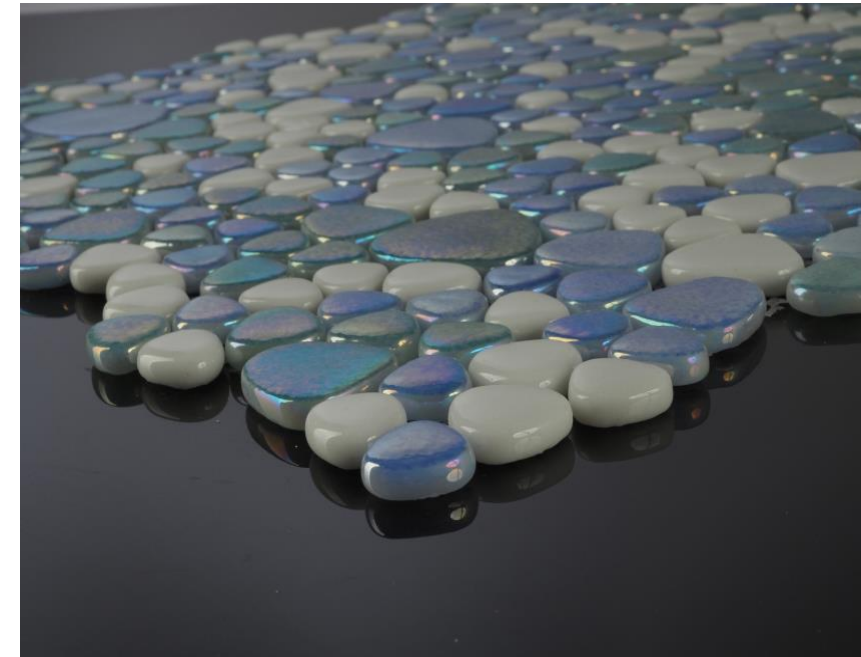

Island, Glass Mosaic Tile
Available Sizes:
1" x 1", 1" x 2", Hexagon, Pebble

AQUABLU

Official Distributor
(800) 971-1442
www.aquablumosaics.com