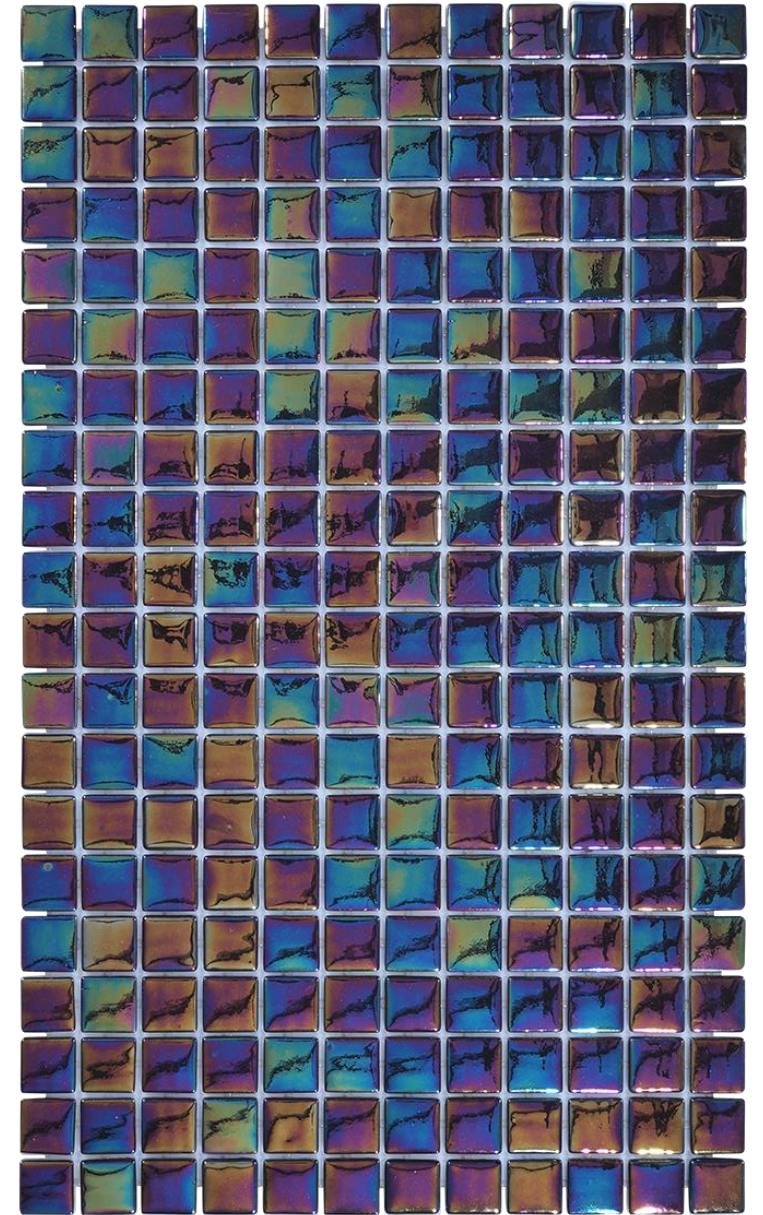

Black Pearl, Glass Mosaic Tile
Available Sizes:
1" x 1", 1" x 2", Hexagon, Pebble

AQUABLU

Official Distributor
(800) 971-1442
www.aquablumosaics.com