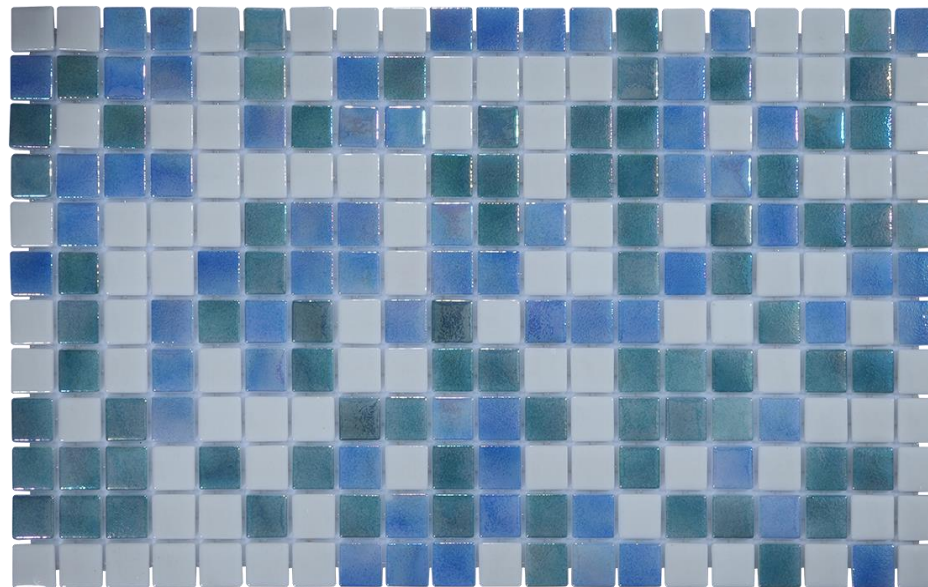

Island, Glass Mosaic Tile
Available Sizes:
1" x 1", 1" x 2", Hexagon, Pebble

AQUABLU

Official Distributor
(800) 971-1442
www.aquablumosaics.com