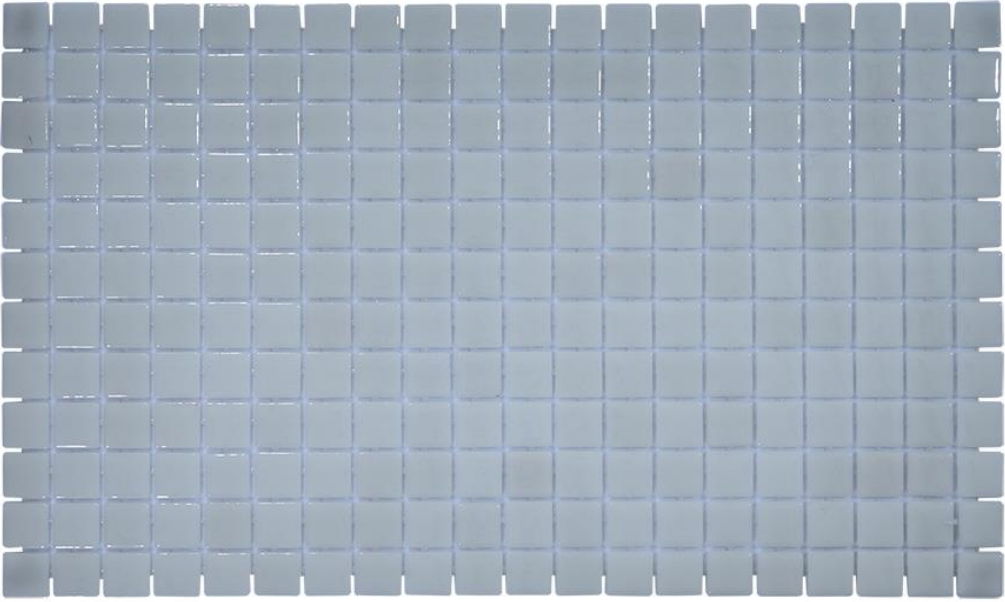

## Sapphire Splash, Glass Mosaic Tile

Available Sizes:

1" x 1", 1" x 2", Hexagon, Pebble

# AQUABLU

Official Distributor

(800) 971-1442

[www.aquablumosaics.com](http://www.aquablumosaics.com)

Misty Harbor, Glass Mosaic Tile

Available Sizes:

1" x 1", 1" x 2", Hexagon, Pebble

**AQUABLU**  
Official Distributor  
(800) 971-1442  
[www.aquablumosaics.com](http://www.aquablumosaics.com)