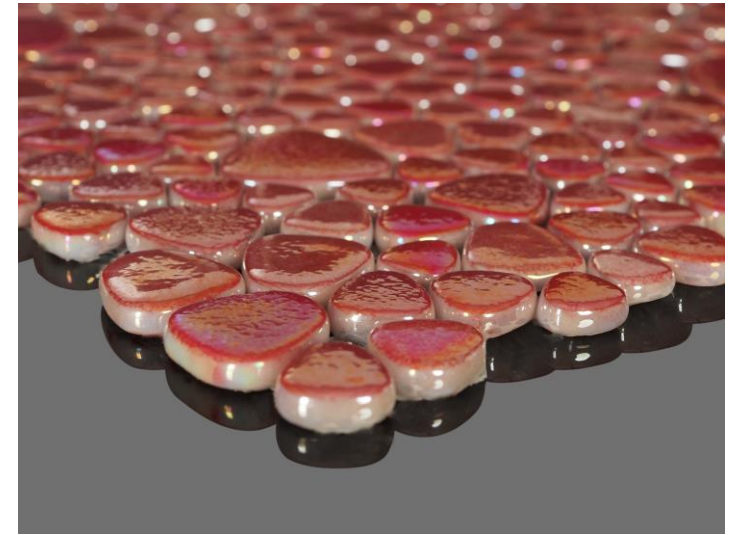

Crimson Reef, Glass Mosaic Tile
Available Sizes:
1" x 1", 1" x 2", Hexagon, Pebble

AQUABLU

Official Distributor
(800) 971-1442
www.aquablumosaics.com