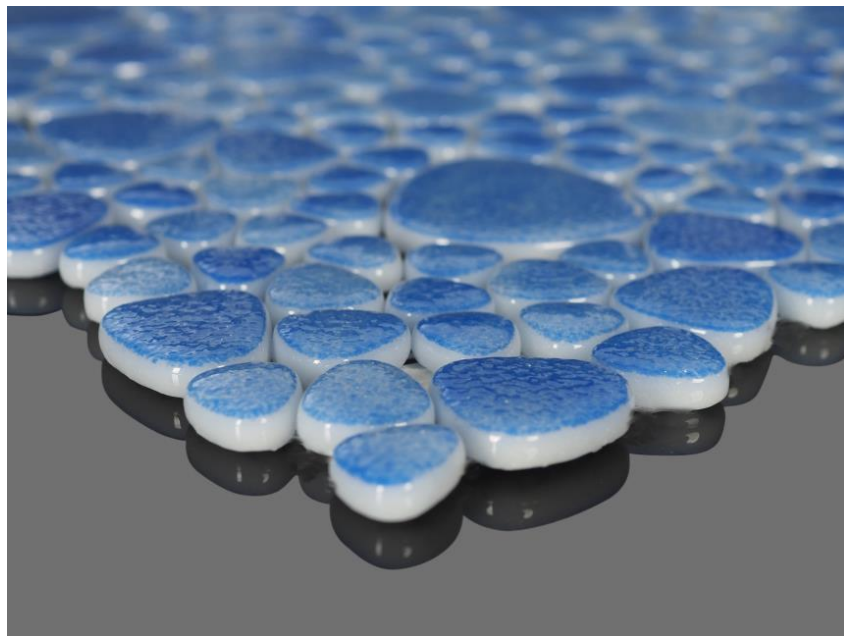

Indigo Ebb, Glass Mosaic Tile

Available Sizes:

1" x 1", 1" x 2", Hexagon, Pebble

AQUABLU

Official Distributor

(800) 971-1442

www.aquablumosaics.com