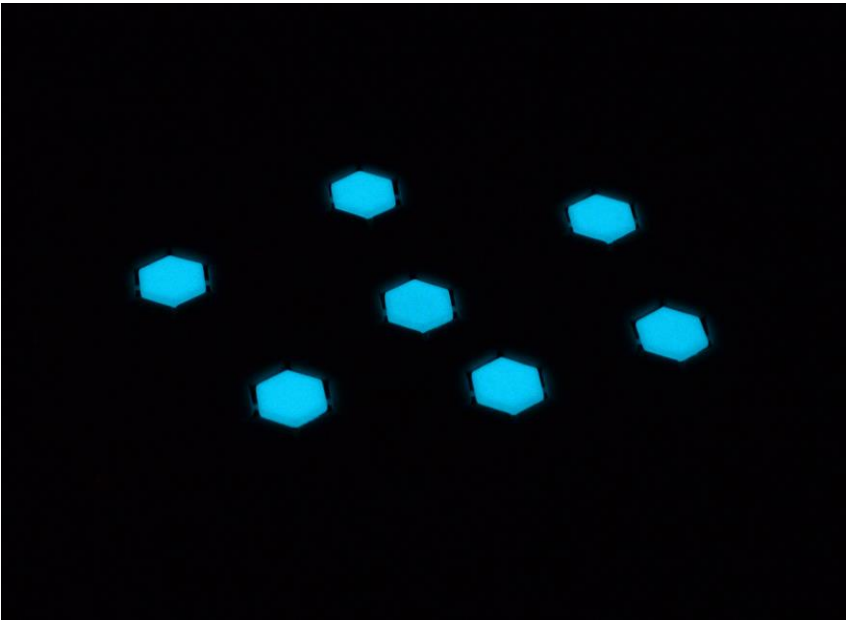

# AQUABLU

Official Distributor

(800) 971-1442

[www.aquablumosaics.com](http://www.aquablumosaics.com)

Misty Harbor, Glass Mosaic Tile

Available Sizes:

1" x 1", 1" x 2", Hexagon, Pebble

**AQUABLU**  
Official Distributor  
(800) 971-1442  
[www.aquablumosaics.com](http://www.aquablumosaics.com)