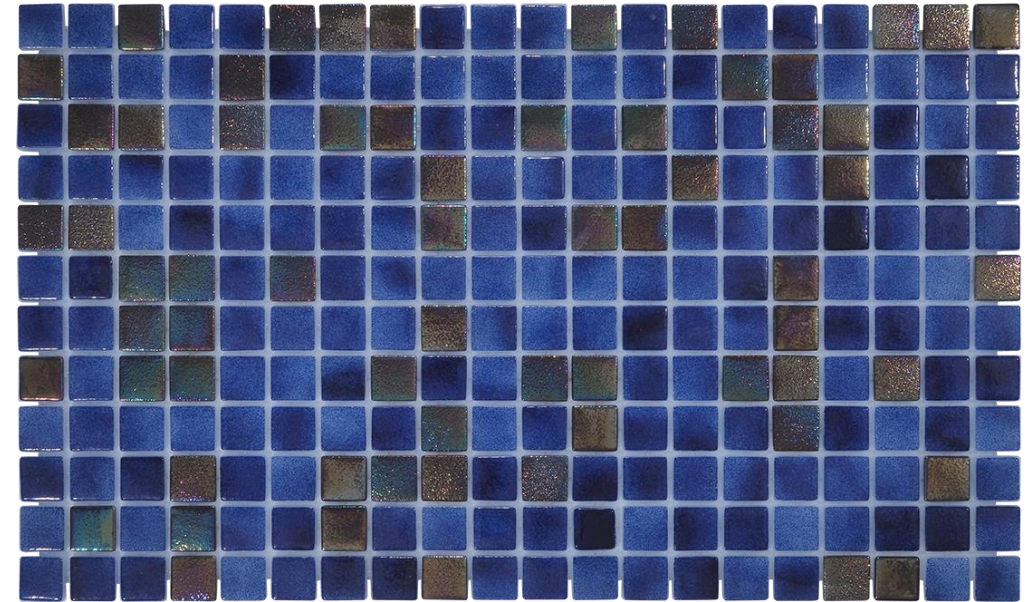

## Abyss, Glass Mosaic Tile

Available Sizes:

1" x 1", 1" x 2", Hexagon, Pebble

**AQUABLU**

Official Distributor

(800) 971-1442

[www.aquablumosaics.com](http://www.aquablumosaics.com)

Open Waters, Glass Mosaic Tile  
Available Sizes:  
1" x 1", 1" x 2", Hexagon, Pebble