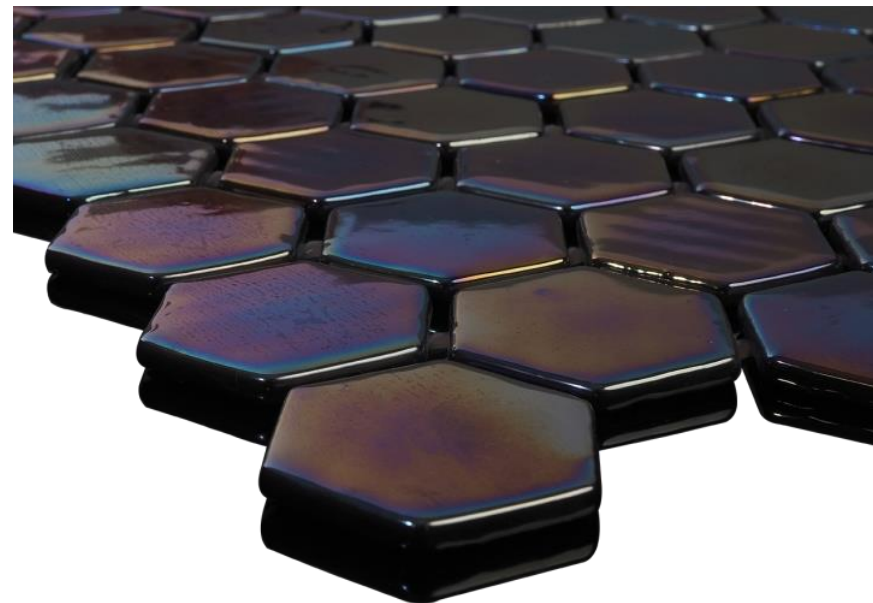

Black Pearl, Glass Mosaic Tile
Available Sizes:
1" x 1", 1" x 2", Hexagon, Pebble

AQUABLU

Official Distributor
(800) 971-1442
www.aquablumosaics.com