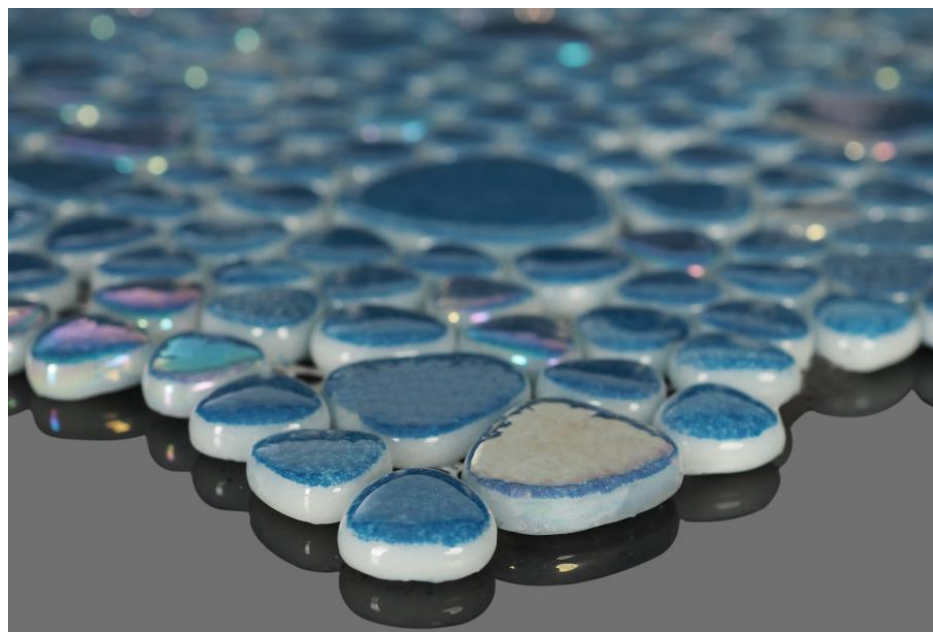

## Oceanic, Glass Mosaic Tile

Available Sizes:

1" x 1", 1" x 2", Hexagon, Pebble

## Coastline, Glass Mosaic Tile

Available Sizes:

1" x 1", 1" x 2", Hexagon, Pebble

## Fish Tail, Glass Mosaic Tile

Available Sizes:

1" x 1", 1" x 2", Hexagon, Pebble

## Sapphire Splash, Glass Mosaic Tile

Available Sizes:

1" x 1", 1" x 2", Hexagon, Pebble