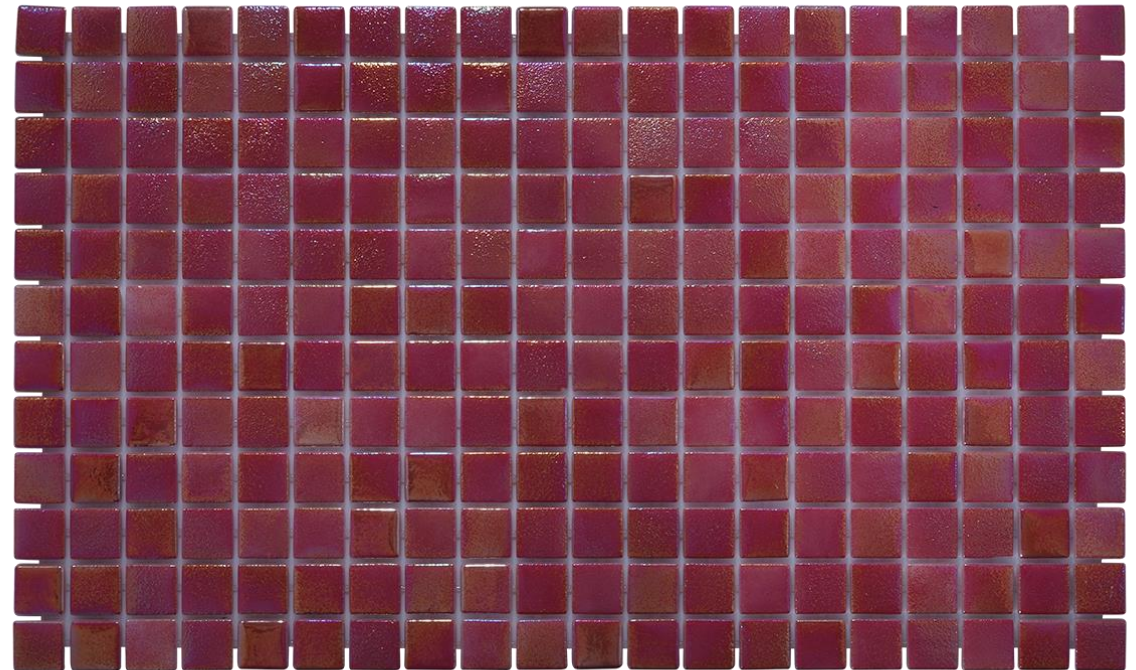

Crimson Reef, Glass Mosaic Tile
Available Sizes:
1" x 1", 1" x 2", Hexagon, Pebble

AQUABLU

Official Distributor
(800) 971-1442
www.aquablumosaics.com