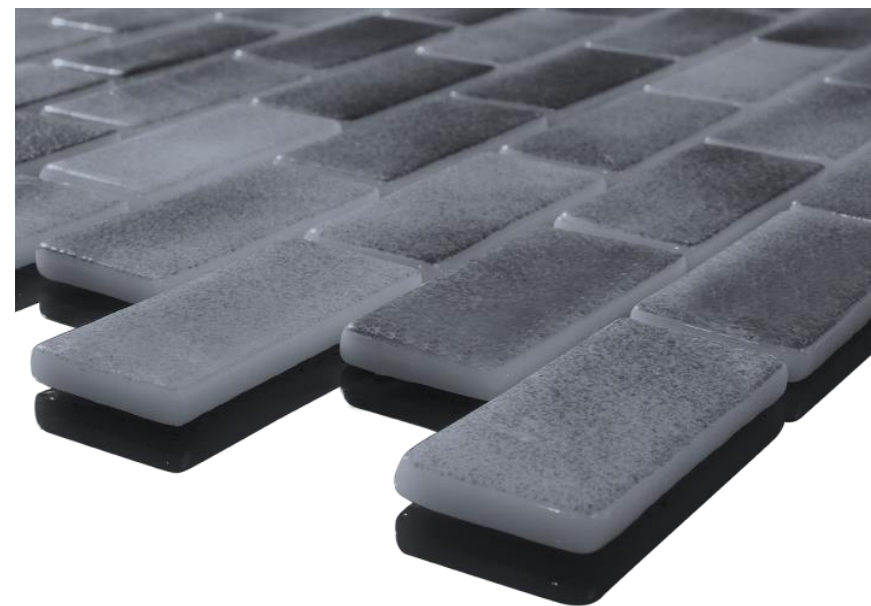

# Indigo Ebb, Glass Mosaic Tile

Available Sizes:

1" x 1", 1" x 2", Hexagon, Pebble

**AQUABLU**

Official Distributor

(800) 971-1442

[www.aquablumosaics.com](http://www.aquablumosaics.com)

## Abyss, Glass Mosaic Tile

Available Sizes:

1" x 1", 1" x 2", Hexagon, Pebble

**AQUABLU**

Official Distributor

(800) 971-1442

[www.aquablumosaics.com](http://www.aquablumosaics.com)

Open Waters, Glass Mosaic Tile  
Available Sizes:  
1" x 1", 1" x 2", Hexagon, Pebble