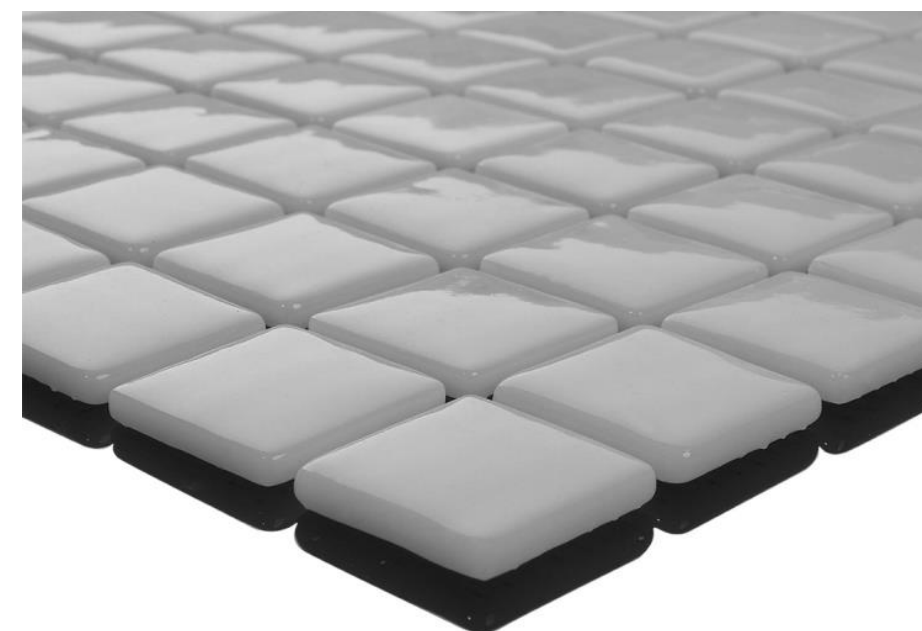

Crystal Cove, Glass Mosaic Tile

Available Sizes:

1" x 1", 1" x 2", Hexagon, Pebble

AQUABLU

Official Distributor

(800) 971-1442

www.aquablumosaics.com