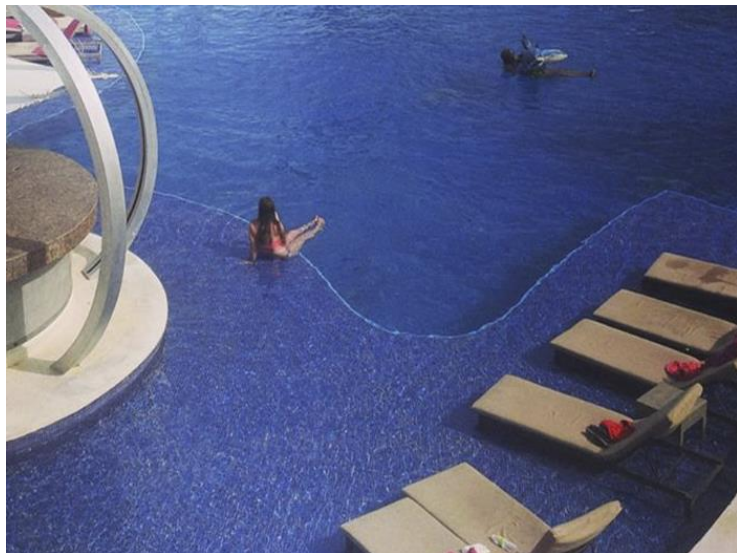

Indigo Ebb, Glass Mosaic Tile

Available Sizes:

1" x 1", 1" x 2", Hexagon, Pebble

AQUABLU

Official Distributor

(800) 971-1442

www.aquablumosaics.com