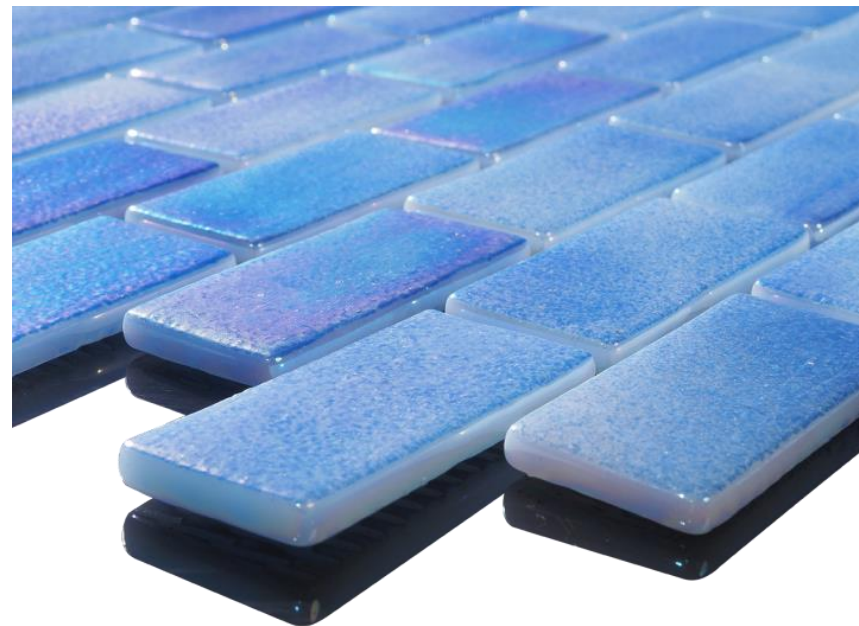

Indigo Ebb, Glass Mosaic Tile

Available Sizes:

1" x 1", 1" x 2", Hexagon, Pebble

AQUABLU

Official Distributor

(800) 971-1442

www.aquablumosaics.com