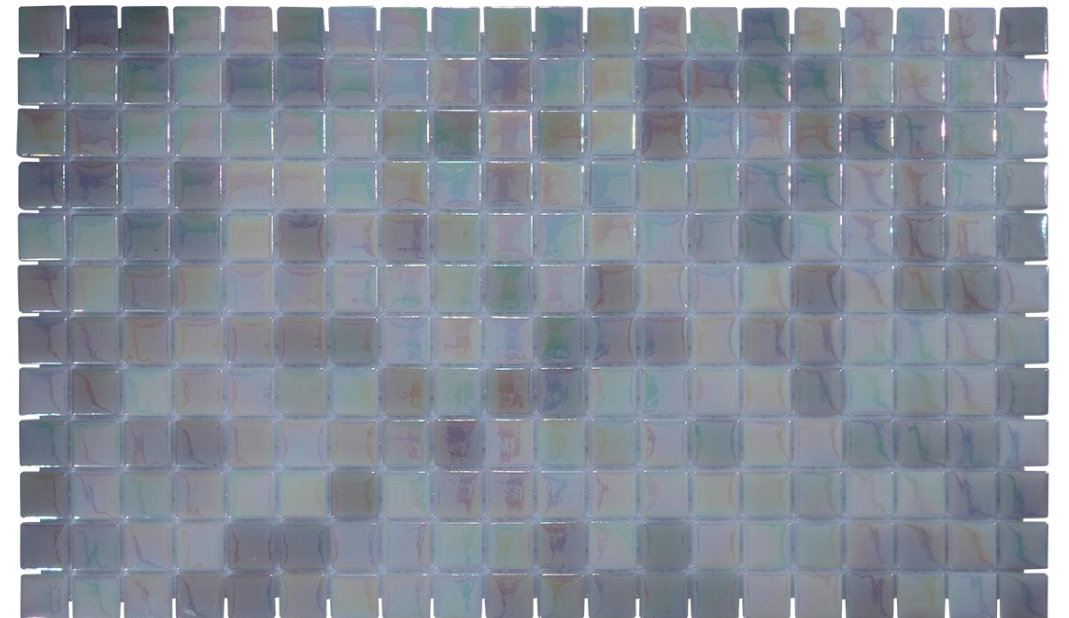

Pearl Tide, Glass Mosaic Tile
Available Sizes:
1" x 1", 1" x 2", Hexagon, Pebble

AQUABLU
Official Distributor
(800) 971-1442
www.aquablumosaics.com