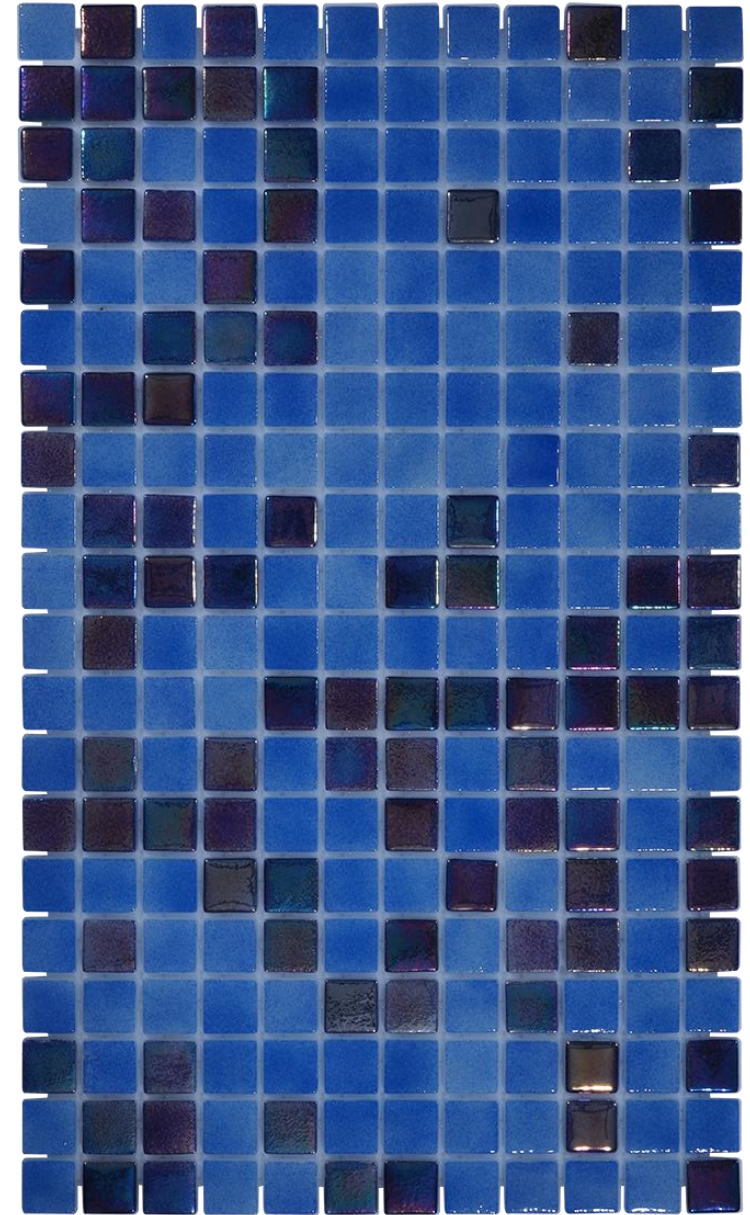

## Sapphire Splash, Glass Mosaic Tile

Available Sizes:

1" x 1", 1" x 2", Hexagon, Pebble