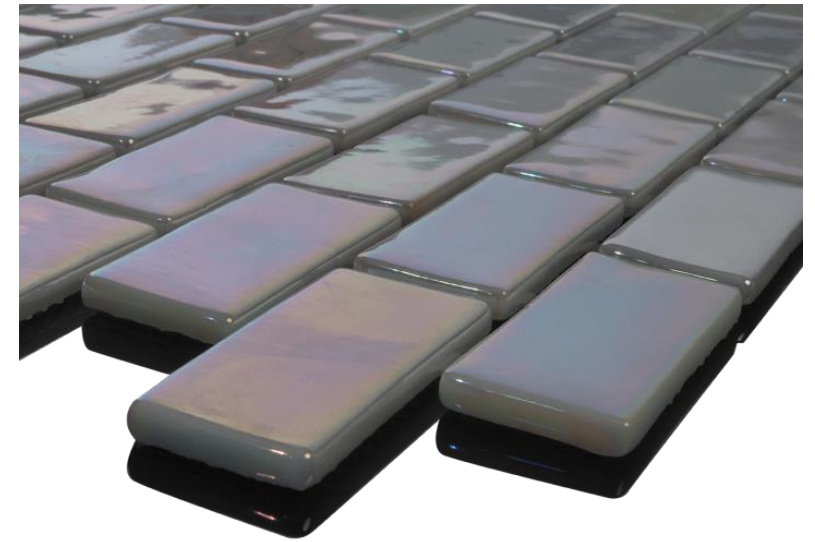

Pearl Tide, Glass Mosaic Tile
Available Sizes:
1" x 1", 1" x 2", Hexagon, Pebble

AQUABLU
Official Distributor
(800) 971-1442
www.aquablumosaics.com