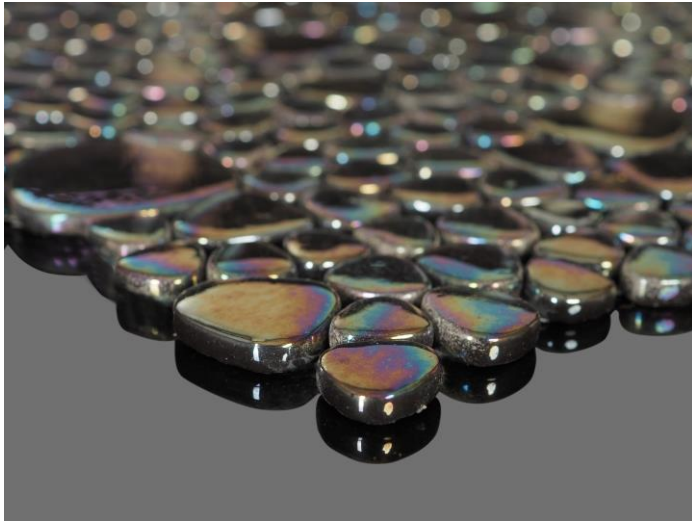

Black Pearl, Glass Mosaic Tile
Available Sizes:
1" x 1", 1" x 2", Hexagon, Pebble

AQUABLU

Official Distributor
(800) 971-1442
www.aquablumosaics.com