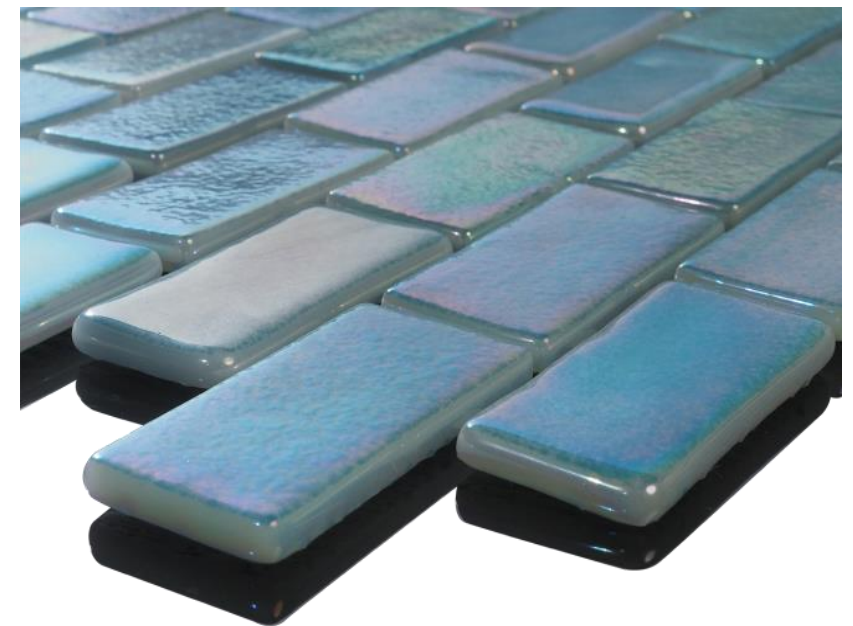

Pacific Mist, Glass Mosaic Tile
Available Sizes:
1" x 1", 1" x 2", Hexagon, Pebble

AQUABLU

Official Distributor
(800) 971-1442
www.aquablumosaics.com