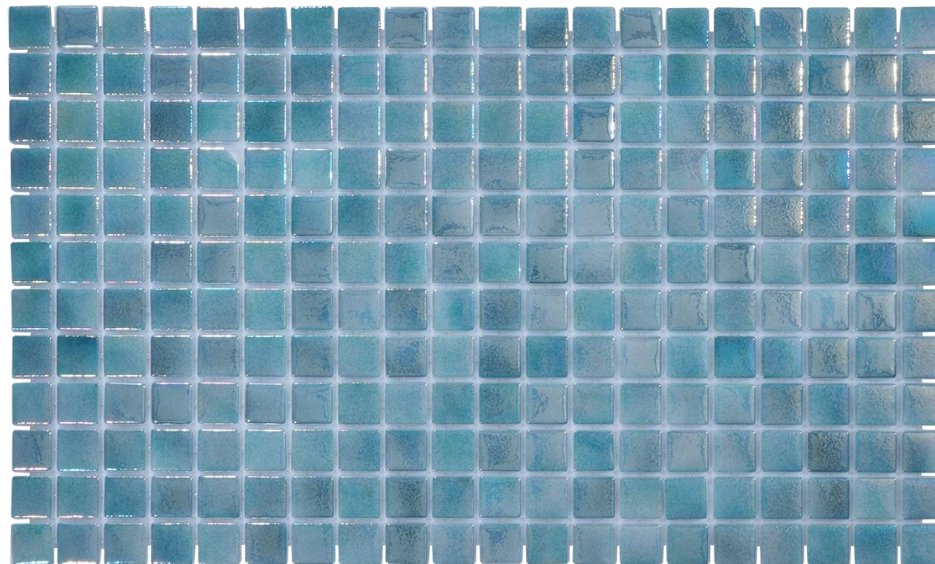

Pacific Mist, Glass Mosaic Tile
Available Sizes:
1" x 1", 1" x 2", Hexagon, Pebble

AQUABLU

Official Distributor
(800) 971-1442
www.aquablumosaics.com