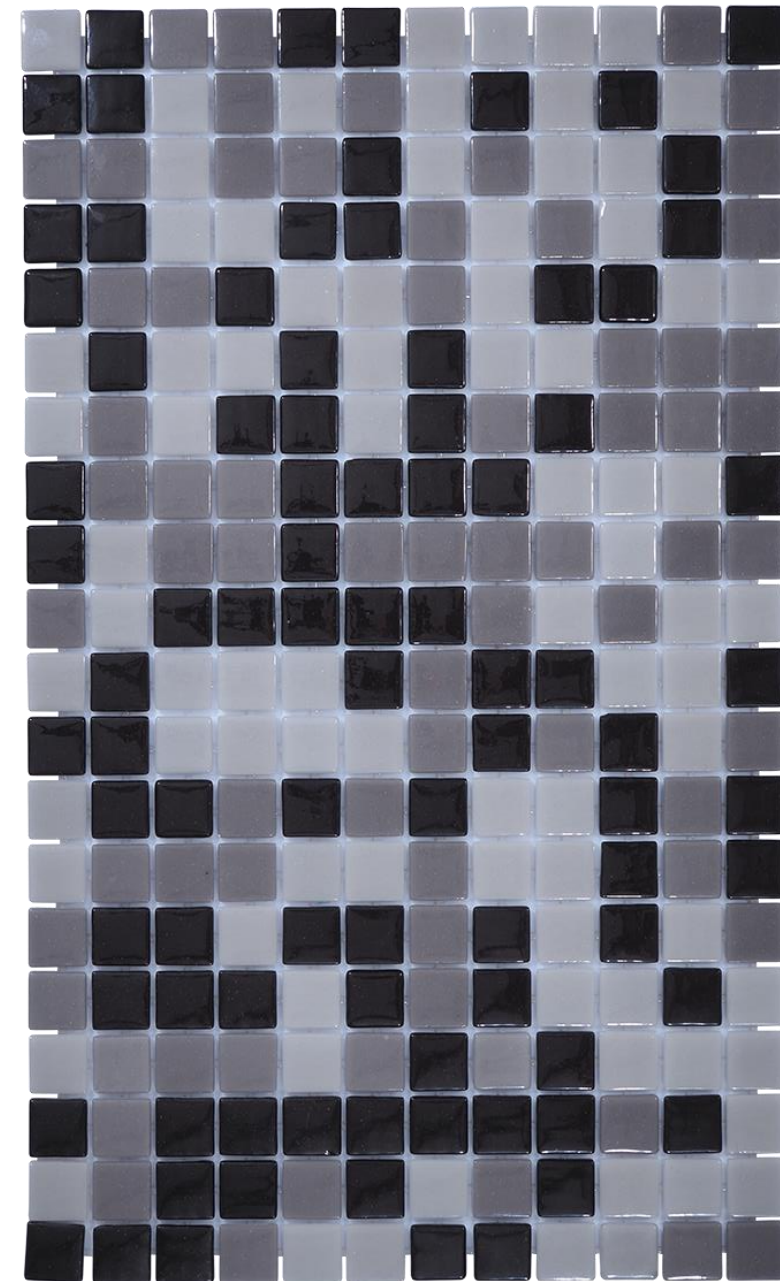

Stormy Seas, Glass Mosaic Tile
Available Sizes:
1" x 1", 1" x 2", Hexagon, Pebble

AQUABLU

Official Distributor
(800) 971-1442
www.aquablumosaics.com