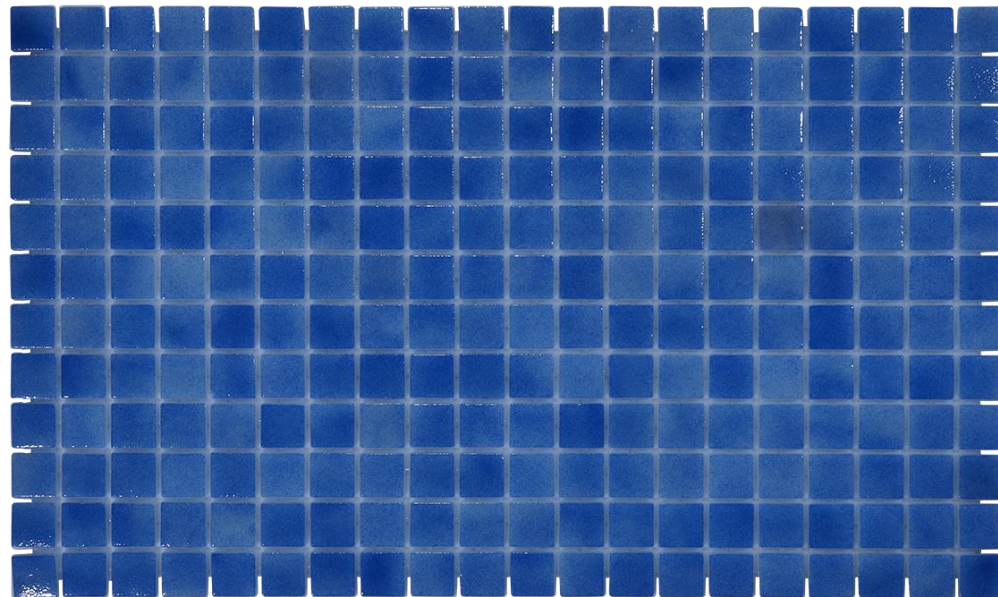

## Oceanic, Glass Mosaic Tile

Available Sizes:

1" x 1", 1" x 2", Hexagon, Pebble

# Indigo Ebb, Glass Mosaic Tile

Available Sizes:

1" x 1", 1" x 2", Hexagon, Pebble

**AQUABLU**

Official Distributor

(800) 971-1442

[www.aquablumosaics.com](http://www.aquablumosaics.com)