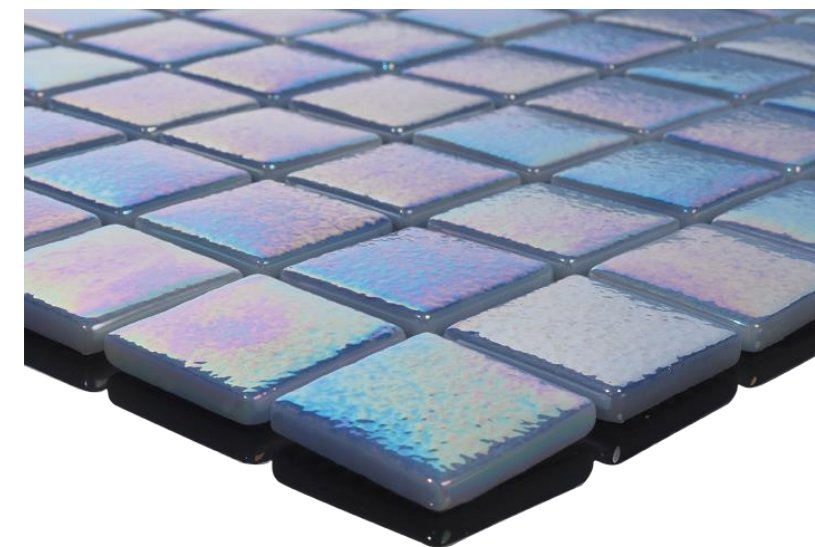

## Coastline, Glass Mosaic Tile

Available Sizes:

1" x 1", 1" x 2", Hexagon, Pebble

## Fish Tail, Glass Mosaic Tile

Available Sizes:

1" x 1", 1" x 2", Hexagon, Pebble