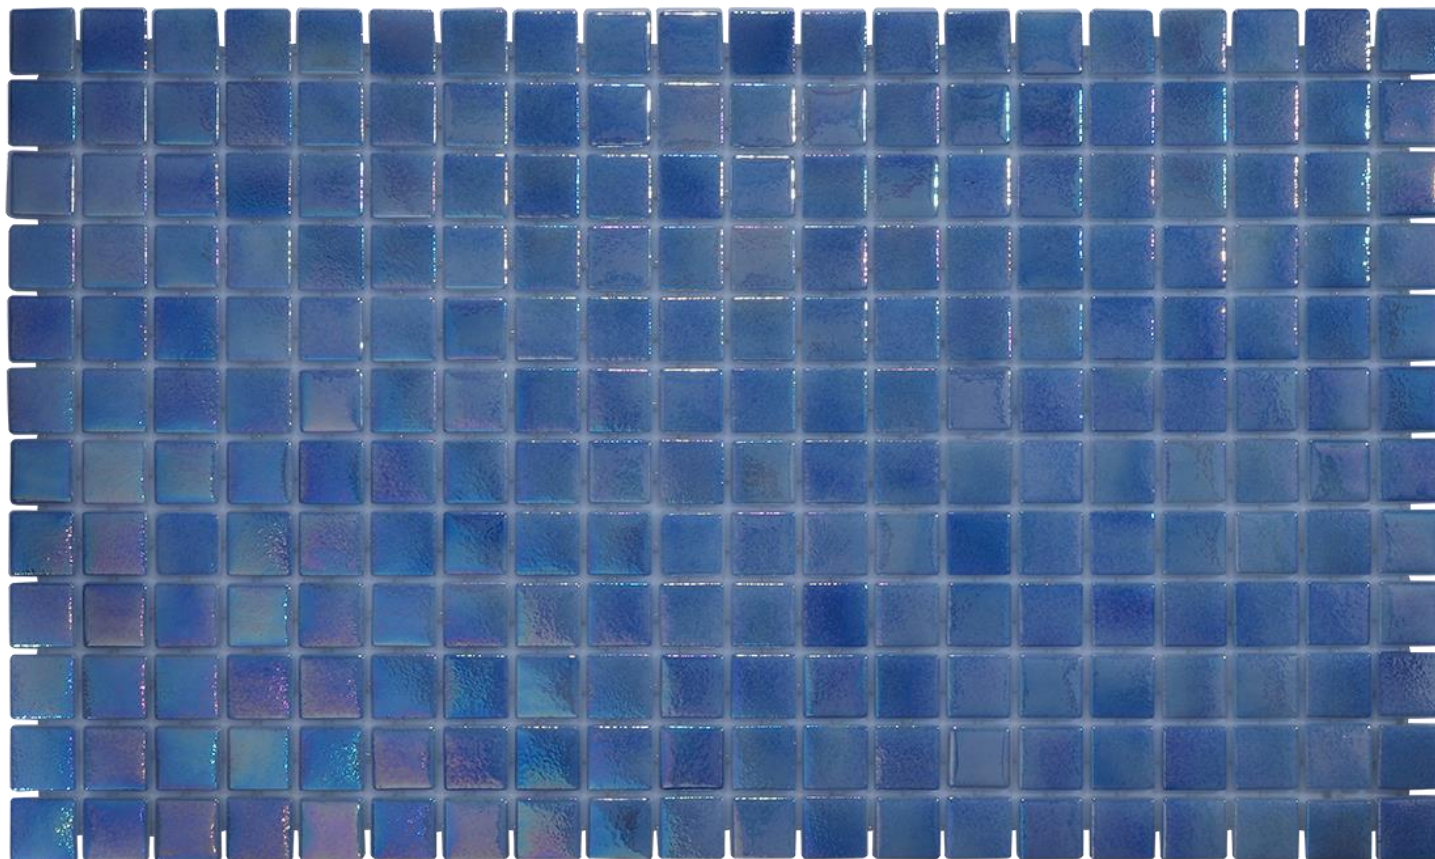

Fish Tail, Glass Mosaic Tile

Available Sizes:

1" x 1", 1" x 2", Hexagon, Pebble

AQUABLU

Official Distributor

(800) 971-1442

www.aquablumosaics.com