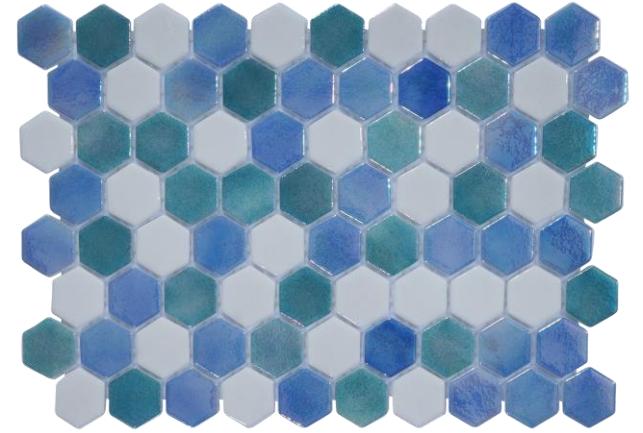

Available Sizes  
1" x 1", 1" x 2", Hexagon,  
Pebbles

Size: 1x1  
Sheet SF: 1.79  
Sheets Box: 12  
Sf Box: 21.52

Size: Hexagon  
Sheet SF: 1.35  
Sheets Box: 9  
Sf Box: 10.76

Size: 1x2  
Sheet SF: 1.79  
Sheets Box: 12  
Sf Box: 21.52

## Oceanic, Glass Mosaic Tile

Available Sizes:

1" x 1", 1" x 2", Hexagon, Pebble

## Coastline, Glass Mosaic Tile

Available Sizes:

1" x 1", 1" x 2", Hexagon, Pebble

## Sapphire Splash, Glass Mosaic Tile

Available Sizes:

1" x 1", 1" x 2", Hexagon, Pebble