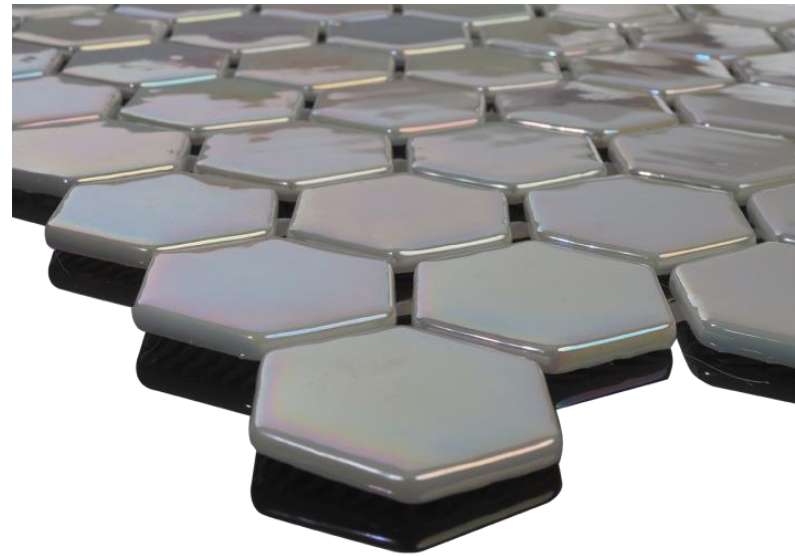

Pearl Tide, Glass Mosaic Tile
Available Sizes:
1" x 1", 1" x 2", Hexagon, Pebble

AQUABLU
Official Distributor
(800) 971-1442
www.aquablumosaics.com