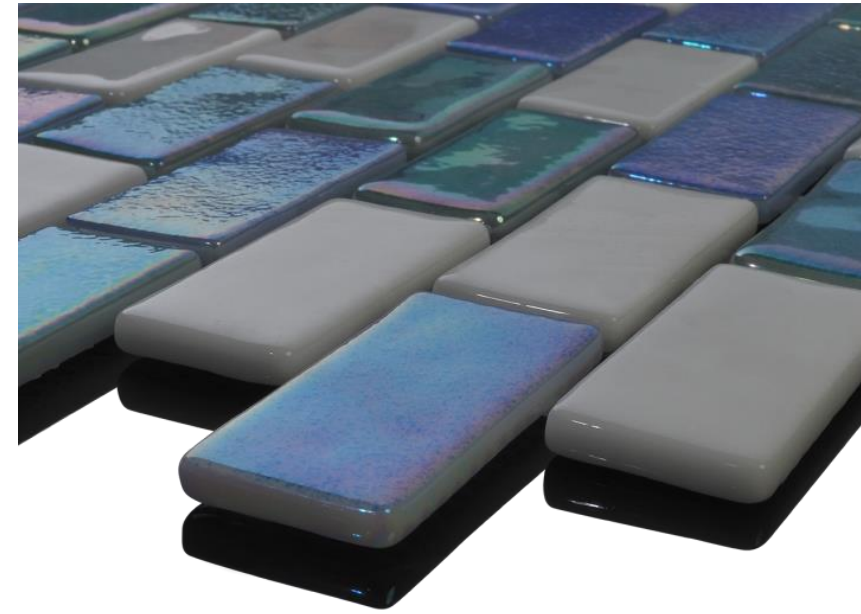

Size: Pebbles  
Sheet SF: .827  
Sheets Box: 13  
Sf Box: 10.76

**AQUABLU**

Official Distributor

(800) 971-1442

[www.aquablumosaics.com](http://www.aquablumosaics.com)

Island, Glass Mosaic Tile  
Available Sizes:  
1" x 1", 1" x 2", Hexagon, Pebble