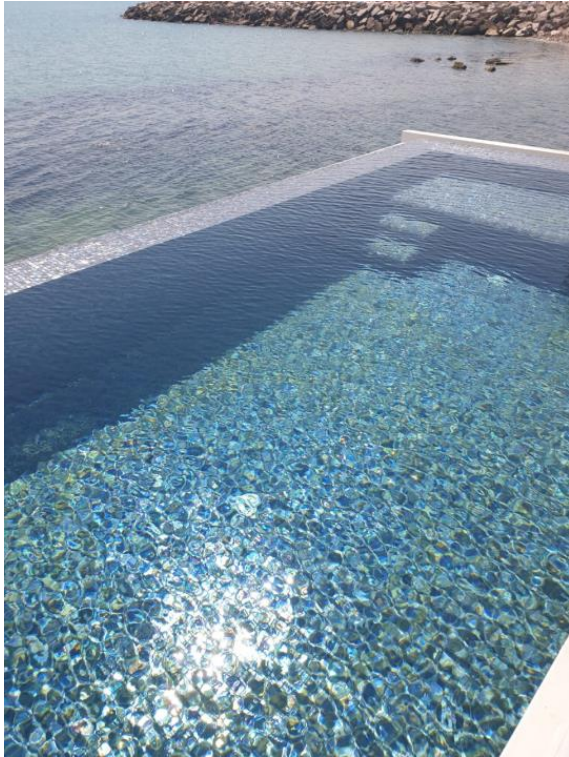

**AQUABLU**

Official Distributor  
(800) 971-1442  
[www.aquablumosaics.com](http://www.aquablumosaics.com)

Crimson Reef, Glass Mosaic Tile  
Available Sizes:  
1" x 1", 1" x 2", Hexagon, Pebble

**AQUABLU**