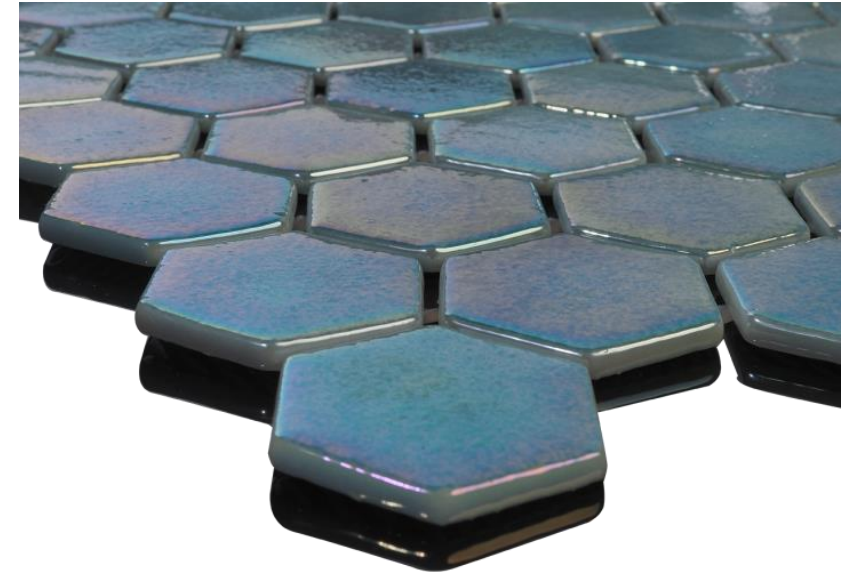

Pacific Mist, Glass Mosaic Tile
Available Sizes:
1" x 1", 1" x 2", Hexagon, Pebble

AQUABLU

Official Distributor
(800) 971-1442
www.aquablumosaics.com