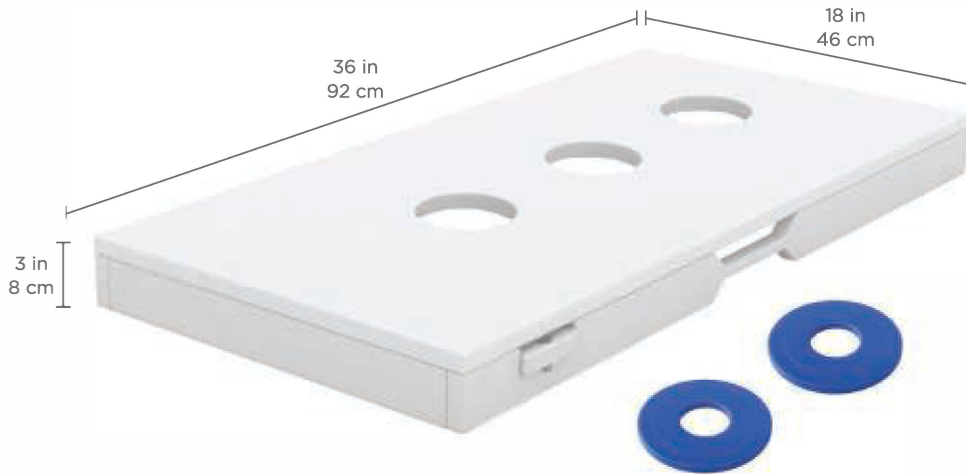

GAMES

WASHERS

FEATURES

- Perfect for residential or commercial settings
- Crafted from extruded, high density polyethylene
- Withstands outdoor environment without swelling, splintering, fading, or warping
- UV stable, moisture and mildew resistant
- Includes 2 washer boards
- Includes 8 washers
- Custom engraving available
- No assembly required
- Available in multiple colors

SPECIFICATIONS

Overall Length: 36 in | 92 cm

Overall Width: 18 in | 46 cm

Overall Height: 3 in | 8 cm

Weight: 17 lbs | 8 kg