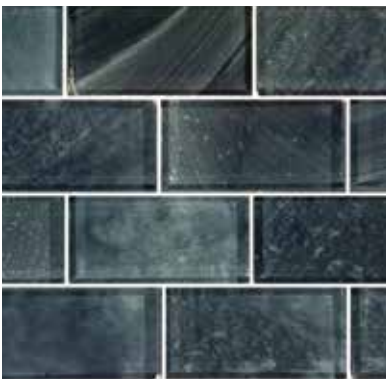

Stratus Gray

GS84896B2 2 x 4
TRIM-GS84896B2 by the Linear Foot