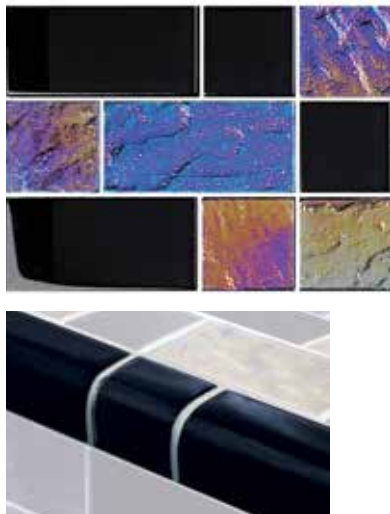

GT8M4896B12 mixed
TRIM-GT8M4896B12 by the Linear Foot

GLASS TILE BLENDS

Black

GT82323K5 1 x 1
GT82348K5 1 x 2
TRIM-GT82348K5 by the Linear Foot

GT8M4896K5 mixed
TRIM-GT8M4896K5 by the Linear Foot

Royal Blue