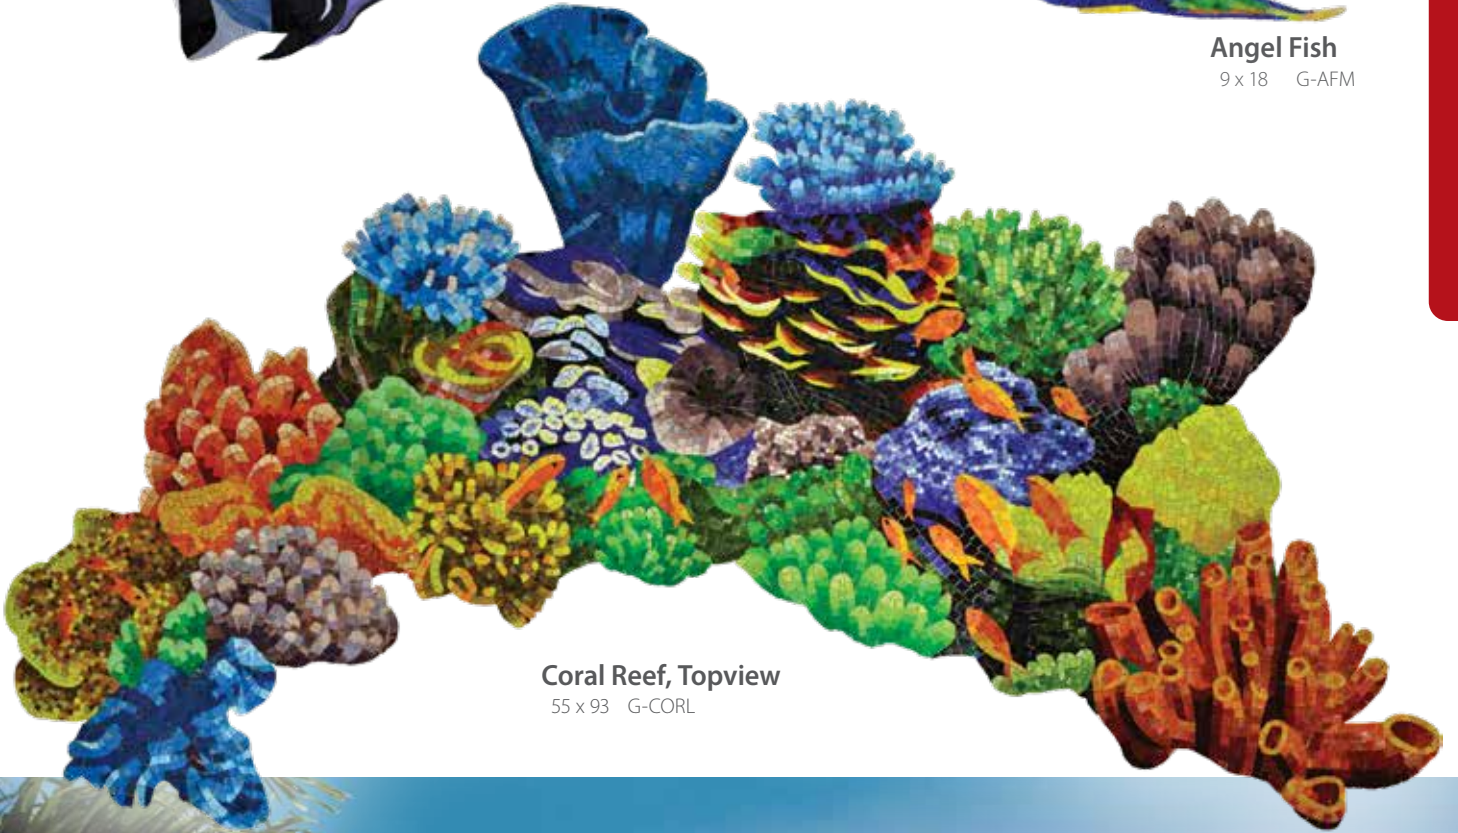

Clown Fish
8 x 9 G-CFS

Loggerhead Turtle with shadow
36 x 38 G-LTSHL
28 x 29 G-LTSHS

Octopus blue
36 x 27 G-OCMB

Seahorse blue
30 x 14 G-SHB

G-LTSHL

Moorish Idol
12 x 13 G-MFM

Surgeon Fish
6 x 10 G-SFS

Angel Fish
9 x 18 G-AFM