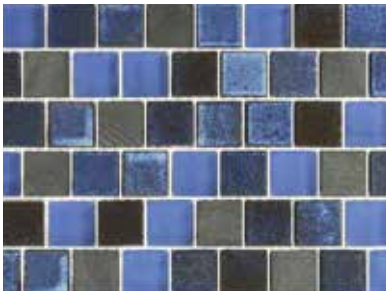

GL82323B2 1 x 1

Light Blue Blend