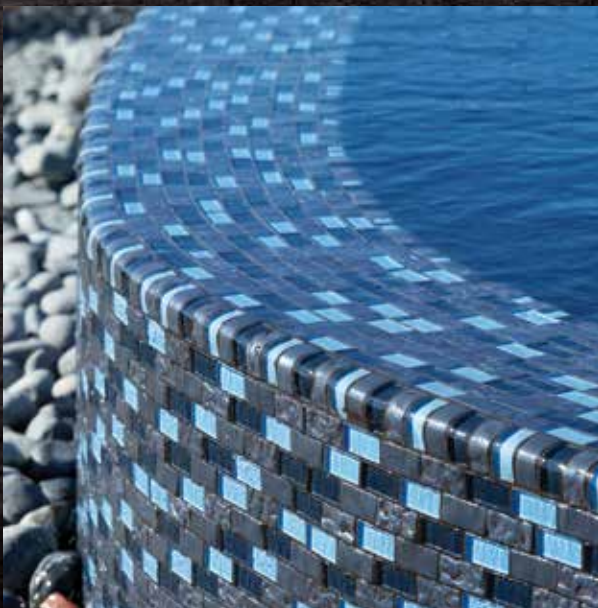

GX82348B16 & TRIM-GX82348B16
Photo courtesy of Elite Landscaping - Omaha, NE