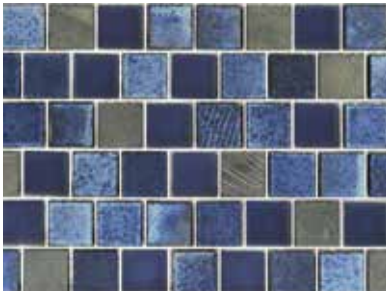

Lunar Series

Dark Blue Blend