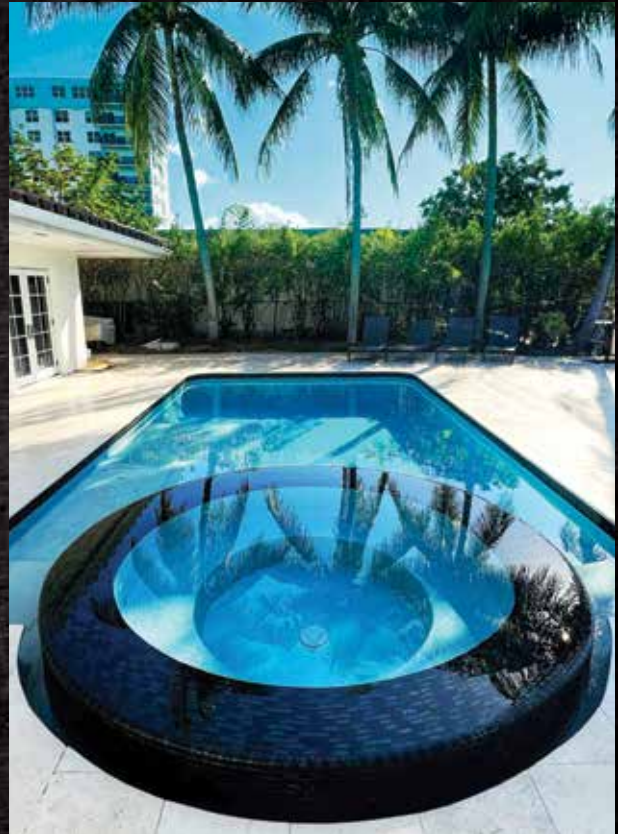

GG82348K9 & TRIM-GG82348K9
Photo courtesy of Helpflow Pools - Hollywood, FL