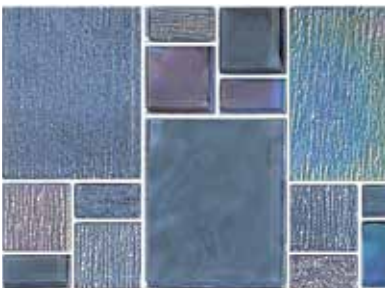

Gray
AV8MXK10 mixed