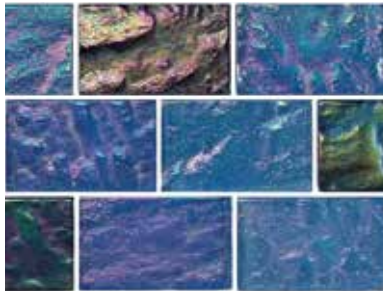

Lunar Series

Dark Blue Blend

GL82323B2 1 x 1

Light Blue Blend

GL82323B1 1 x 1

Ocean Series

Dark Blue Blend

GC64872B13 2 x 3