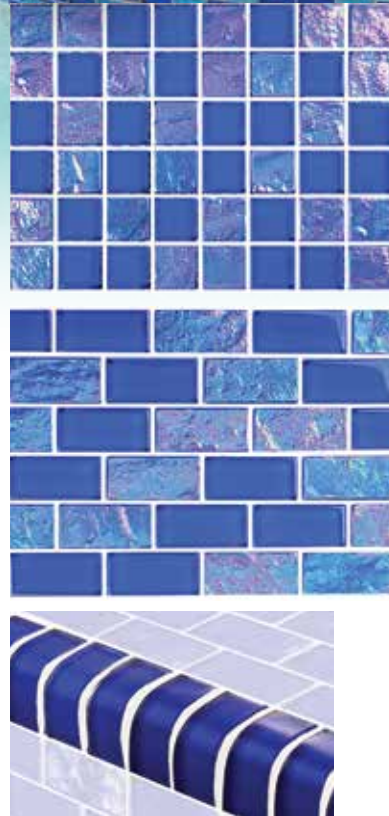

GT8M4896B12 mixed
TRIM-GT8M4896B12 by the Linear Foot

GLASS TILE BLENDS

Black

GT82323K5 1 x 1
GT82348K5 1 x 2
TRIM-GT82348K5 by the Linear Foot

GT8M4896K5 mixed
TRIM-GT8M4896K5 by the Linear Foot

Royal Blue