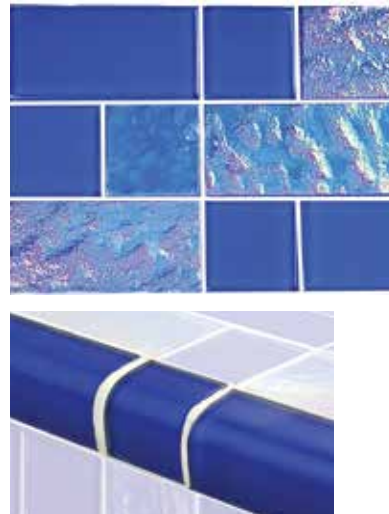

GT8M4896B9 mixed
TRIM-GT8M4896B9 by the Linear Foot