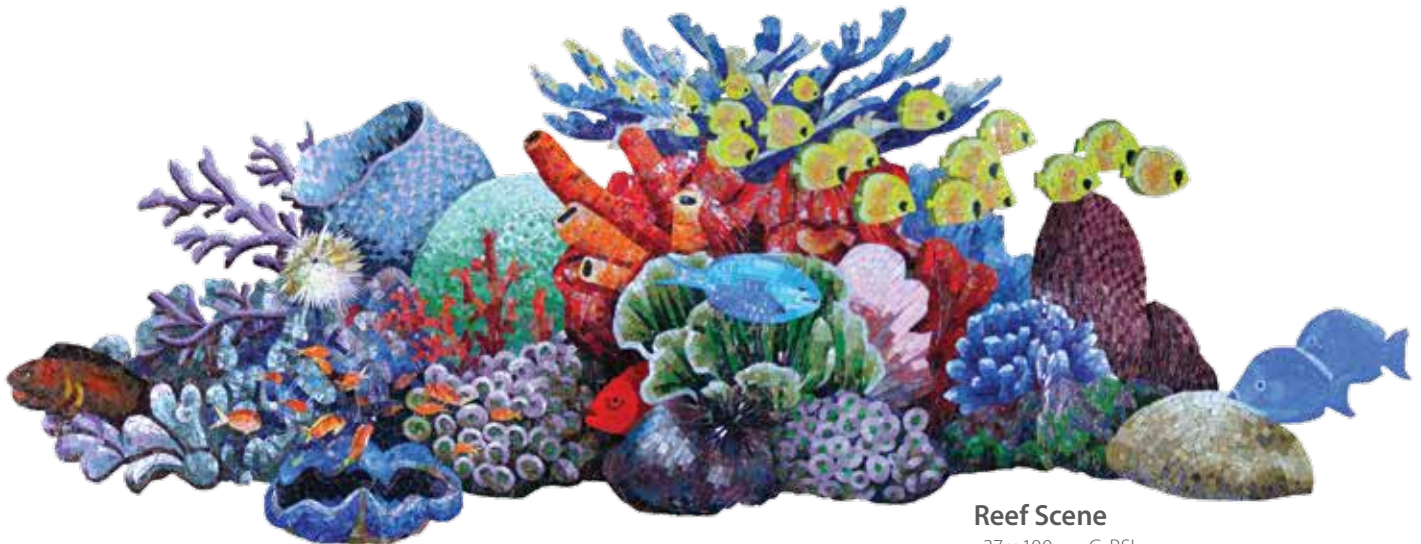

Reef Scene
37 x 100 G-RSL