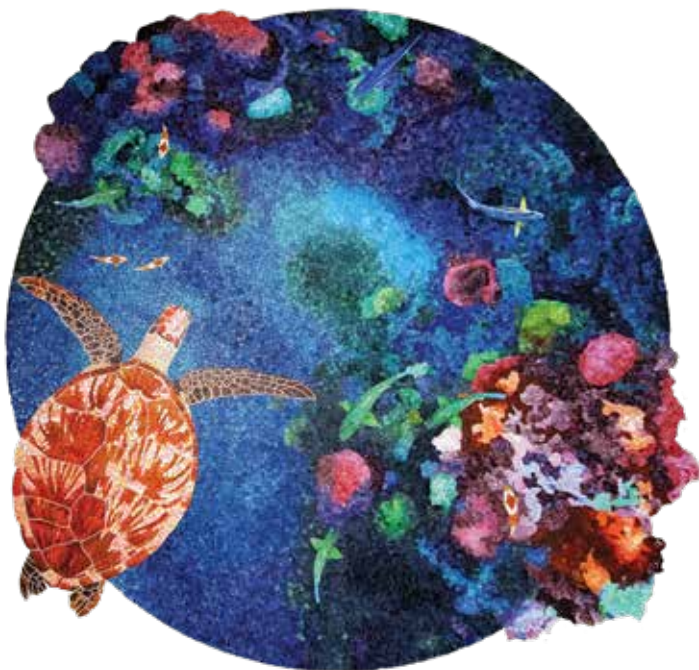

Discover the enduring beauty and unique realism of hand-cut glass.

MOSAIC TILE DESIGNS

G-BGRL

Goddess Medallion
60 x 60 G-GDD

Tree of Life
48 x 48 G-TOL

Compass
60 x 60 G-COM

Blue Grotto
72 x 75 G-BGRL

Regal Medallion
48 x 48 G-RME