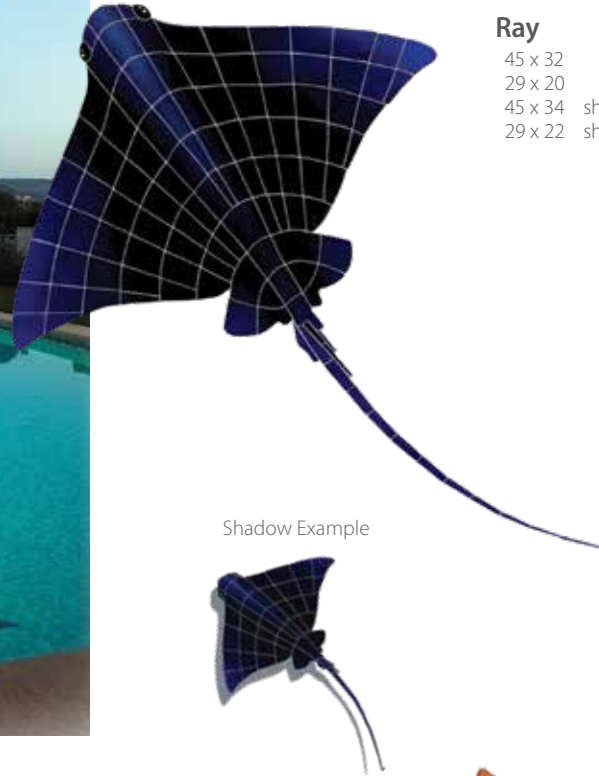

Marlin
80 x 54 MARBLUL
92 x 56 shadow MSHBLUL

Mahi Left
42 x 34 MDOYELL

Mahi Right
43 x 30 MDOYELRL

Shadow Example

Create a relaxing backyard oasis

Ray

- 45 x 32 RAYBLAL
- 29 x 20 RAYBLAS
- 45 x 34 shadow RSHBLAL
- 29 x 22 shadow RSHBLAS