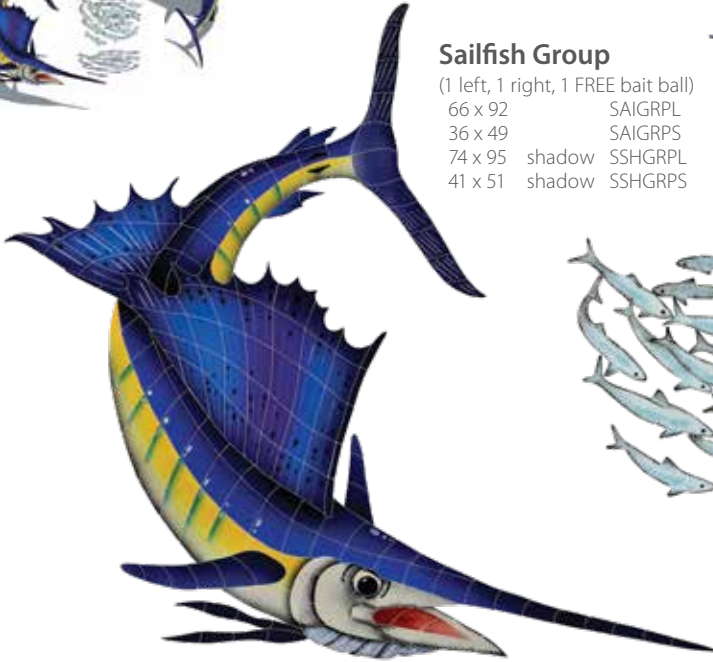

Shark with shadow
24 x 61 SSHGRARL

Crab 16"
12 x 16 blue CRABLUM
12 x 16 brown CRABROM

Crab 8"
5 x 8 aqua CRAGREB
5 x 8 blue CRABLUB
5 x 8 brown CRABROB

Shadow Example

Sailfish Right

48 x 46		SAIBLURL
27 x 20		SAIBLURS
56 x 49	shadow	SSHBLURL
32 x 22	shadow	SSHBLURS

Sailfish Left

60 x 42		SAIBLULL
33 x 23		SAIBLULS
60 x 42	shadow	SSHBLULL
33 x 23	shadow	SSHBLULS

Sailfish Group

(1 left, 1 right, 1 FREE bait ball)

66 x 92		SAIGRPL
36 x 49		SAIGRPS
74 x 95	shadow	SSHGRPL
41 x 51	shadow	SSHGRPS