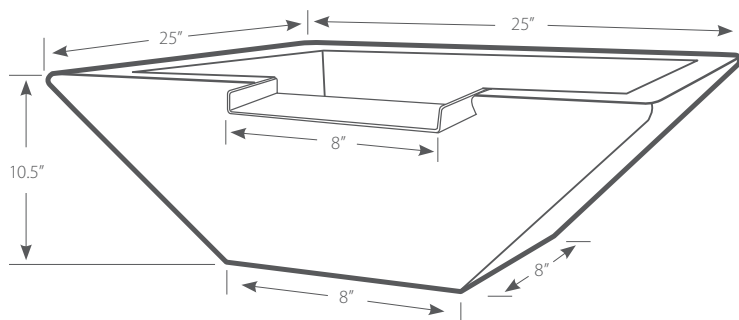

Construction

- 2" service opening
- 5000 PSI fiber reinforced concrete
- Treated with penetrating water sealer
- Glass tile installed with premium mortar and grout system