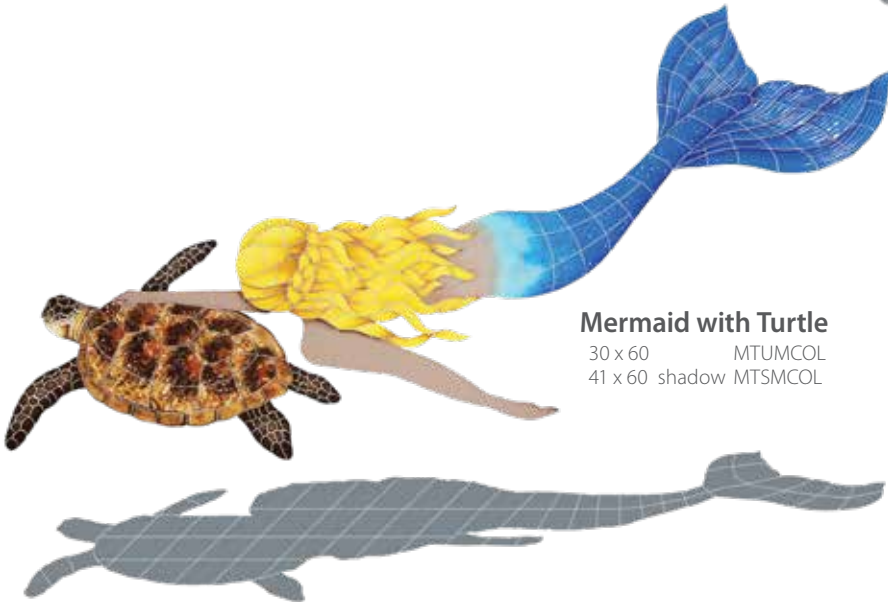

GW8M2348B10 & TRIM-GW8M2348B10
Photo courtesy of Almar Jackson Pools - Tequesta, FL

Handcrafted Mosaic Tile Designs for your pool and home

MERLBL

Shadow Example

Swimming Mermaid

24 x 60 MSWBLUL
28 x 60 shadow MSSBLUL