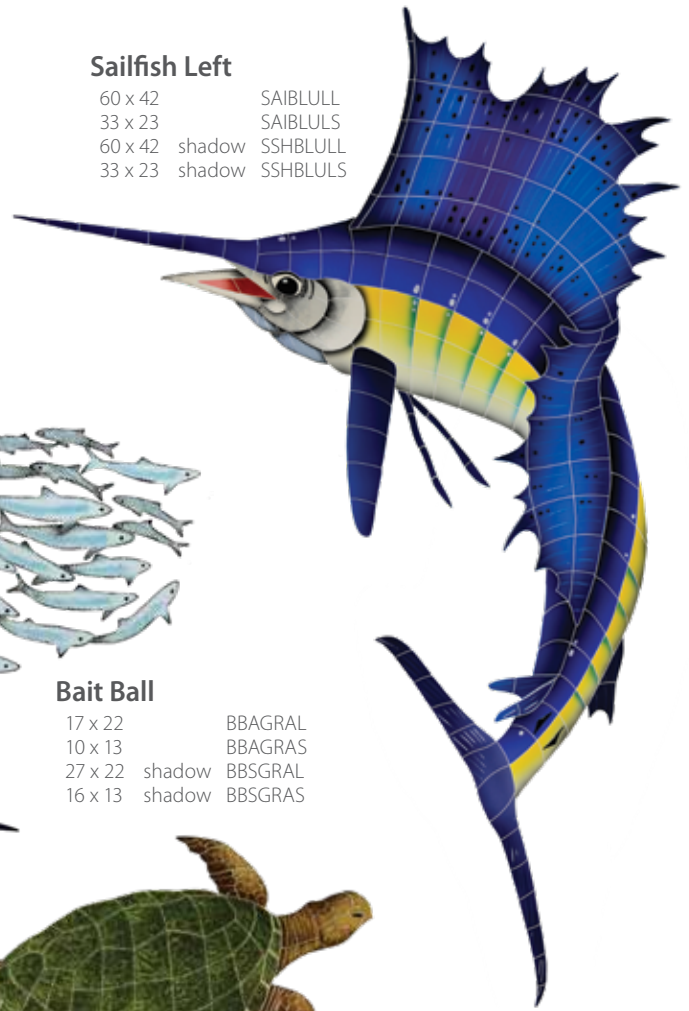

Shark with shadow
24 x 61 SSHGRARL

Crab 16"
12 x 16 blue CRABLUM
12 x 16 brown CRABROM

Crab 8"
5 x 8 aqua CRAGREB
5 x 8 blue CRABLUB
5 x 8 brown CRABROB

Shadow Example

Sailfish Right

48 x 46		SAIBLURL
27 x 20		SAIBLURS
56 x 49	shadow	SSHBLURL
32 x 22	shadow	SSHBLURS

Sailfish Left

60 x 42		SAIBLULL
33 x 23		SAIBLULS
60 x 42	shadow	SSHBLULL
33 x 23	shadow	SSHBLULS

Sailfish Group

(1 left, 1 right, 1 FREE bait ball)

66 x 92		SAIGRPL
36 x 49		SAIGRPS
74 x 95	shadow	SSHGRPL
41 x 51	shadow	SSHGRPS