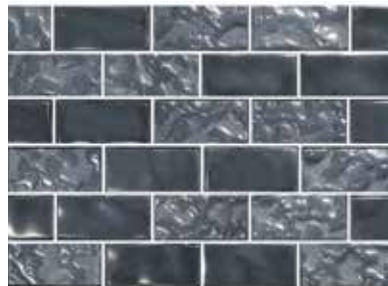

TZ824B1 2 x 4
TRIM-TZ824B1 2 x 4

Titanium Series

Black Blend

GX82348K8 1 x 2
TRIM-GX82348K8 by the Linear Foot

Blue Blend

GX82348B16 1 x 2
TRIM-GX82348B16 by the Linear Foot

Navy Blend

GX82348B15 1 x 2
TRIM-GX82348B15 by the Linear Foot