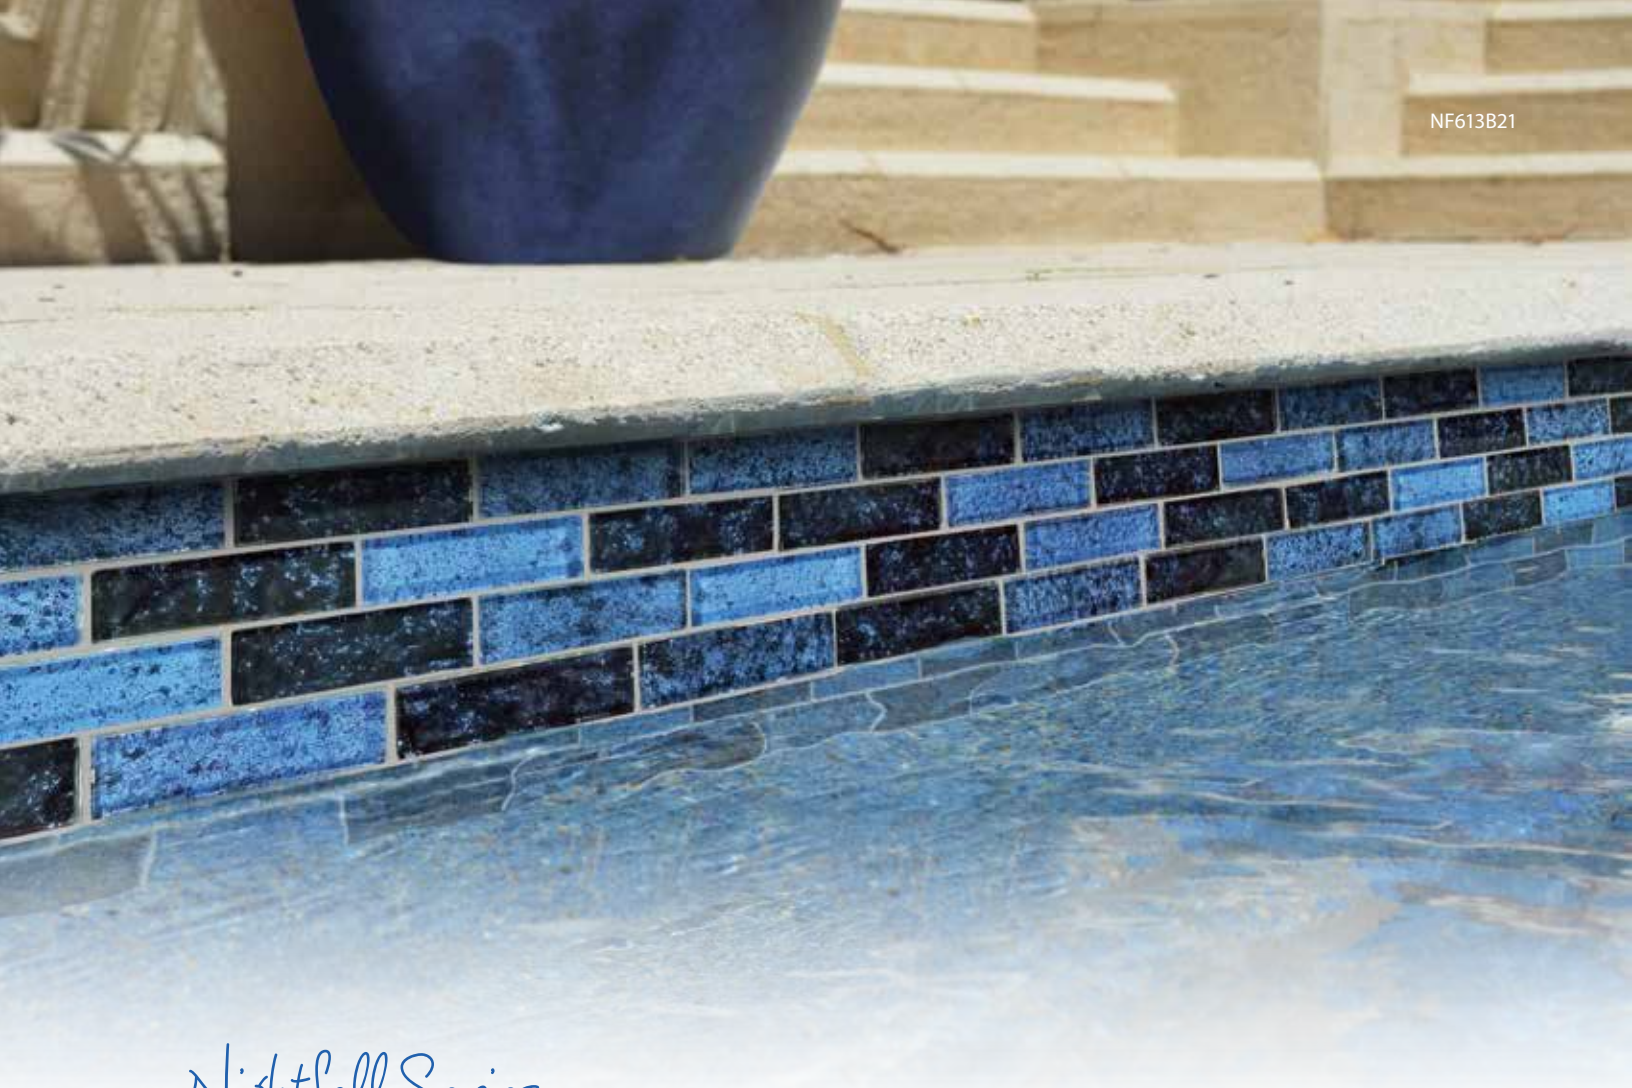

Nightfall Series