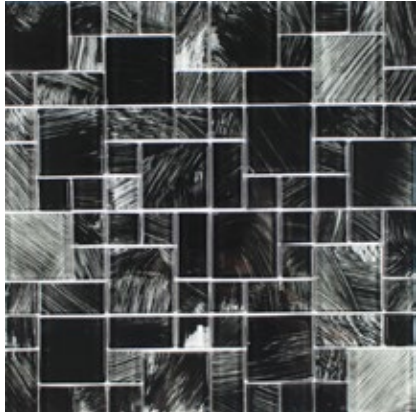

WATERCOLORS 6mm (Mesh Mount)

Black Random Glass Mosaic
11.75 x11.75 Sheet (1.04 Pcs. per SF)