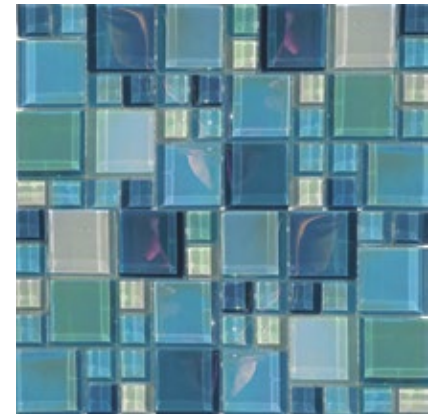

Magic
Random Glass Mosaic
12x12 Sheet (1 Pc. per SF)