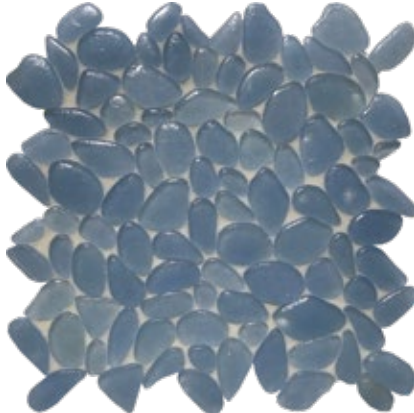

Miami Shores
Random Glass Mosaic
10.5 x10.5 Sheet (1.31 Pcs. per SF)