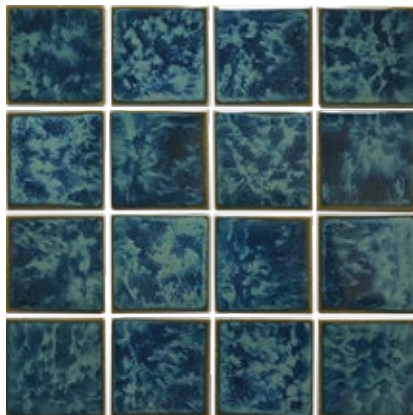

Gulf Blue 3x3 Mosaic
12.25x12.25 Sheet (0.95 Pc. per SF)