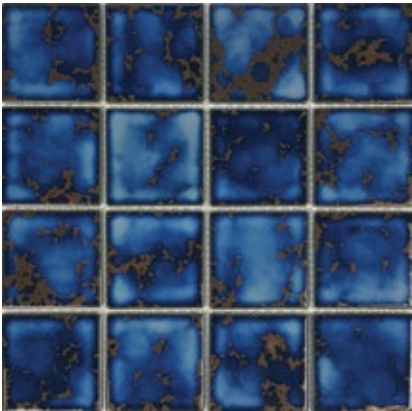

SHADE VARIATION

- V2** - Slight differences in texture and/or pattern of each color
- V3** - Moderate differences in both texture and/or pattern and color variance across each color
- V4** - Random texture and/or pattern and color variation from tile to tile tiles so that one tile may be a different color from the next

Gulf Blue Random Pattern
12x12 Sheet (1 Pc. per SF)

Pacific Blue Random Pattern
12x12 Sheet (1 Pc. per SF)

*ALL SIZES ARE NOMINAL.

HARMONY

Cobalt Blue 3x3 Mosaic
12.25x12.25 Sheet (0.95 Pc. per SF)

Cobalt Blue 2x2 Mosaic
12.5x12.5 Sheet (0.92 Pc. per SF)

Cobalt Blue 1x1 Staggered Mosaic
12x12 Sheet (1 Pc. per SF)

Terra Blue 3x3 Mosaic
12.25x12.25 Sheet (0.95 Pc. per SF)

Terra Blue 2x2 Mosaic
12.5x12.5 Sheet (0.92 Pc. per SF)

Terra Blue 1x1 Staggered Mosaic
12x12 Sheet (1 Pc. per SF)