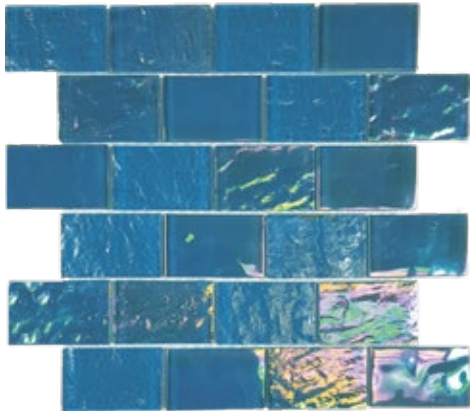

NAUTICAL 6mm (Mesh Mount)

Bimini Blue
2x3 Staggered Glass Mosaic
11.5 x11.75 Sheet (1.07 Pcs. per SF)