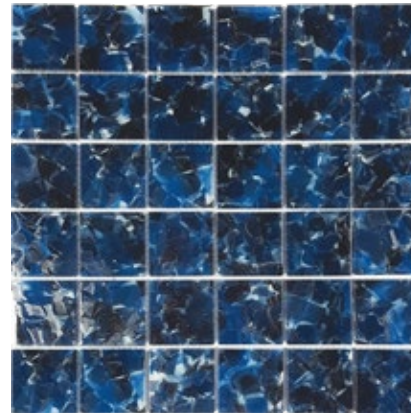

Oxford 2x2 Glass Mosaic
11.785x11.785 Sheet (1.02 Pcs. per SF)