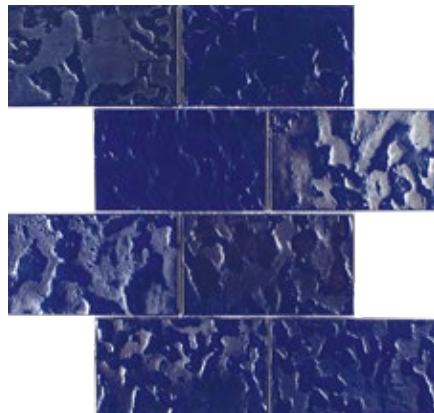

Saratoga Stacked Glass Mosaic
11.75x11.75 Sheet (1.04 Pcs. per SF)

Glenwood Stacked Glass Mosaic
11.75x11.75 Sheet (1.04 Pcs. per SF)

LIGHTWAVES 6mm (Mesh Mount)

Azul Blue 3x6 Glass Mosaic
12x12 Sheet (1 Pc. per SF)