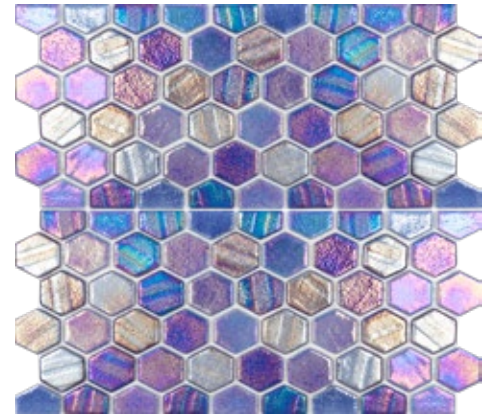

Dark Blue
1x1 Hex Glass Mosaic with Border
12x11.5 Sheet (1.04 Pcs. per SF)
(1 sheet yields 2 pieces for 6" waterline)