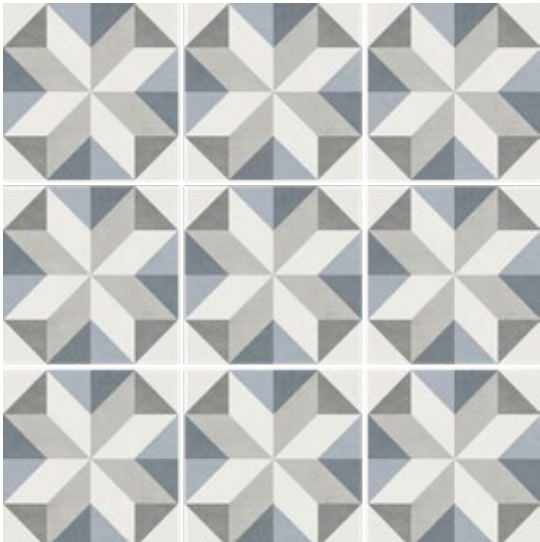

Brina 6x6 (Range)

CAUTION: Installation requires attention to pattern.