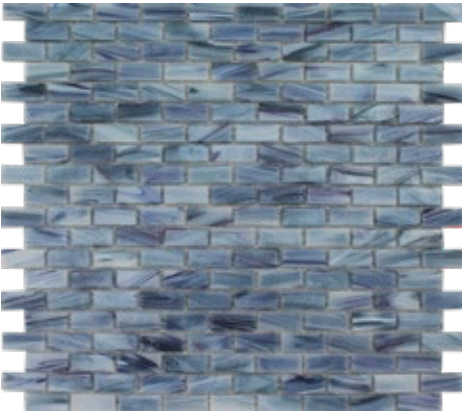

Azzurite 1/2 x 1^{1/4} Staggered Mosaic
12.25x12.75 Sheet (0.93 Pc. per SF)