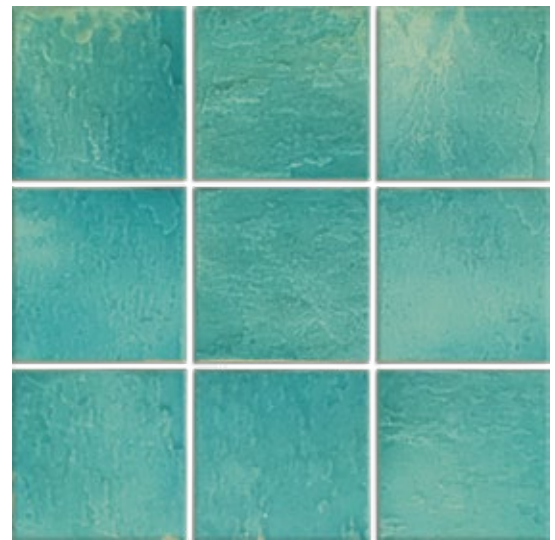

White 2x10 Glossy & Matte Field Tile

LAGOON v3

Murano 6x6 (Range)

Torcello 6x6 (Range)

Venezia 6x6 (Range)

MELANGE v3

Atlantico Blu Cobalto 6x6 (Range)

Indiano Azzurro 6x6 (Range) *(Also Available in 6x12)*