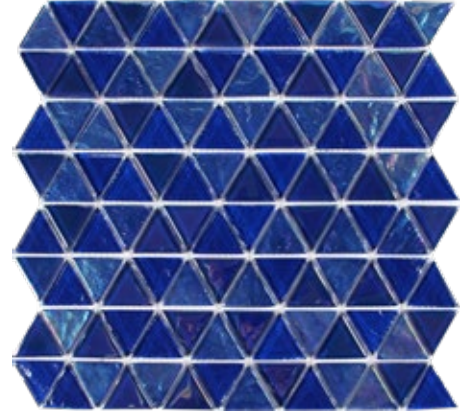

Cobalt Stone Glass Mosaic
11.75 x11.75 Sheet (1.04 Pcs. per SF)