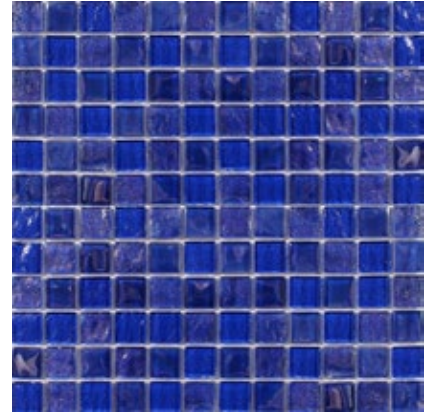

Cobaltstone 1x1 Glass Mosaic
11.75 x11.75 Sheet (1.04 Pcs. per SF)