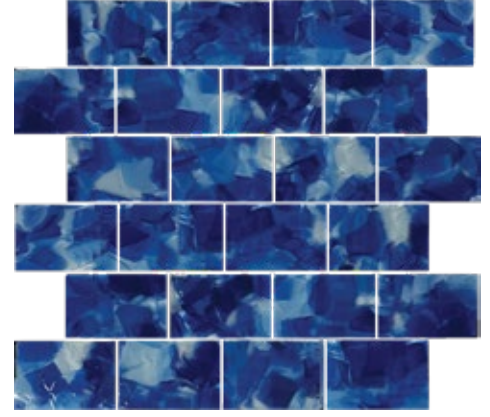

Iris 2x3 Staggered Glass Mosaic
11.785x11.785 Sheet (1.02 Pcs. per SF)