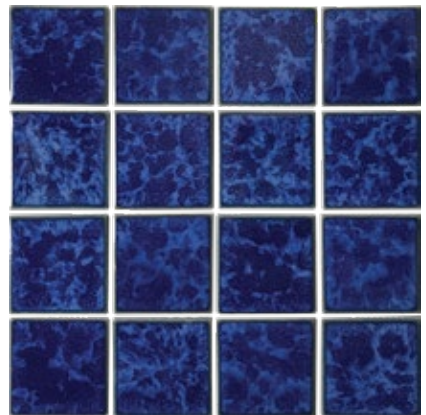

Pacific Blue 3x3 Mosaic
12.25x12.25 Sheet (0.95 Pc. per SF)