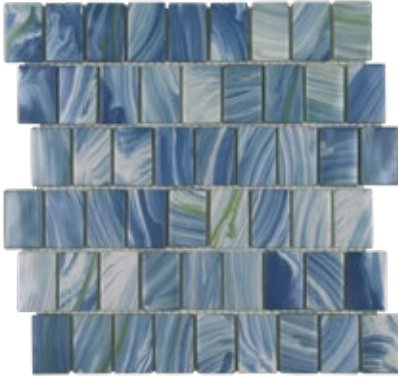

Hazel Glossy & Matte
(Multi-Linear) Random Mosaic
11.75x11.75 Sheet (1.04 Pcs. per SF)

SUBWAY 6mm (Mesh Mount)

Urban Dark Grey 2x6 Glass Mosaic
12x12 Sheet (1 Pc. per SF)

Urban Light Grey 2x6 Glass Mosaic
12x12 Sheet (1 Pc. per SF)

SLIP STREAM 8mm (Mesh Mount)

Antilles Glass Mosaic
11.75x11.75 Sheet (1.04 Pcs. per SF)

Equatorial Glass Mosaic
11.75x11.75 Sheet (1.04 Pcs. per SF)

Gulf Stream Glass Mosaic
11.75x11.75 Sheet (1.04 Pcs. per SF)