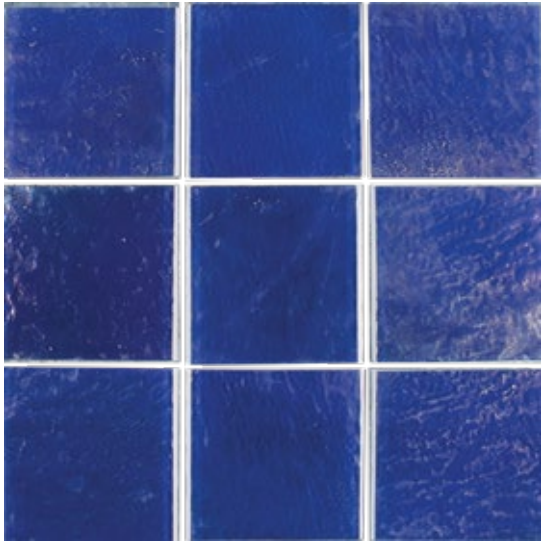

Labrador

Mixed 1x1 & 1x3 Linear Blend
11.75x11.75 Sheet (1.04 Pcs. per SF)

Scotia

Mixed 1x1 & 1x3 Linear Blend
11.75x11.75 Sheet (1.04 Pcs. per SF)

ELEGANT GLASS 6mm

Cobalt 6x6 (Range)

Green 6x6 (Range)

Turquoise 6x6 (Range)