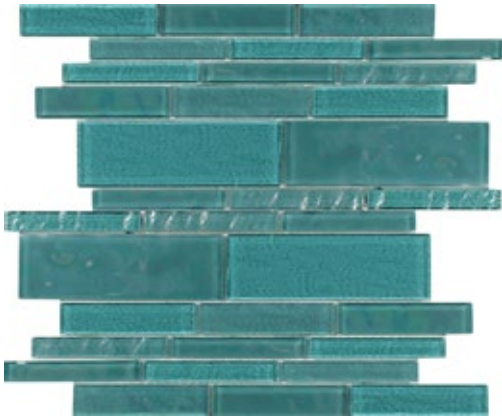

TREASURE 6mm (Mesh Mount) (Cont'd)

Blackstone
Random Linear Glass Mosaic
11.75 x11.75 Sheet (1.04 Pcs. per SF)

Blendstone
Random Linear Glass Mosaic
11.75 x11.75 Sheet (1.04 Pcs. per SF)

Cobaltstone
Random Linear Glass Mosaic
11.75 x11.75 Sheet (1.04 Pcs. per SF)