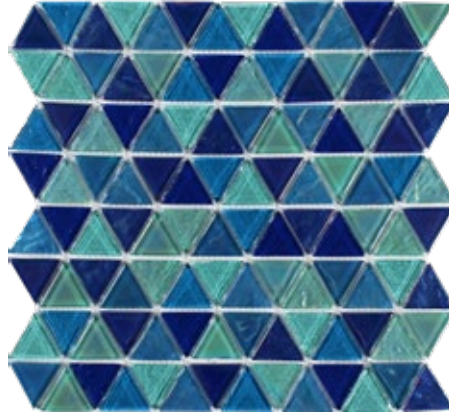

Blend Stone Glass Mosaic
11.75 x11.75 Sheet (1.04 Pcs. per SF)