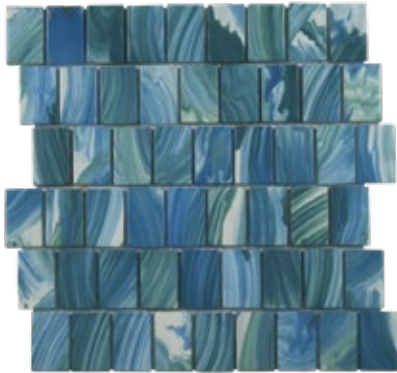

Gulf Stream Glass Mosaic
11.75x11.75 Sheet (1.04 Pcs. per SF)

TERRA PISCINA