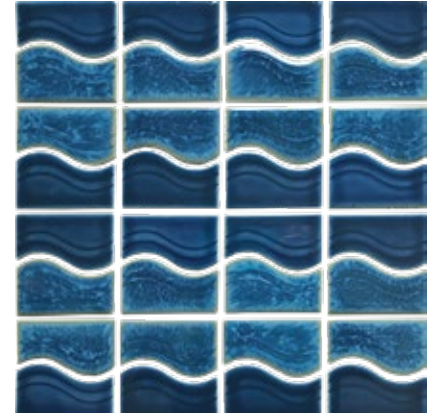

*ALL SIZES ARE NOMINAL.

SUNBURST

Cobalt Blue Mosaic
12x12 Sheet (1 Pc. per SF)

Terra Blue Mosaic
12x12 Sheet (1 Pc. per SF)

WATERSIDE

Lake Blue Mosaic
12.25x12.25 Sheet (0.95 Pc. per SF)

Royal Blue Mosaic
12.25x12.25 Sheet (0.95 Pc. per SF)