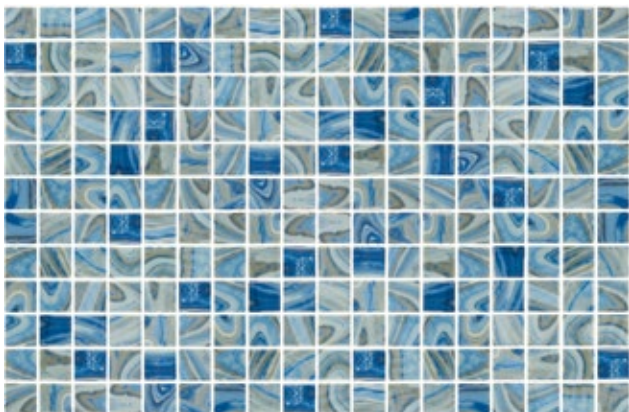

Tourmaline 1x1 Glass Mosaic
12.25x18.375 Sheet (0.641 Pc. per SF)
(Also Available in Non-Skid)

Please Read – Important information regarding Vanguard :

This Artisan-edge glass mosaic is made with a variety of recycled glass pieces and may include irregular edges, rustic appearances, minimal imperfections or slight variations in sizing and squareness. These characteristics are inherent to this product due to the manufacturing process. The slight size or shape variations may affect the grout joint appearance, further enhancing the natural aspect of this product. Use constitutes acceptance.