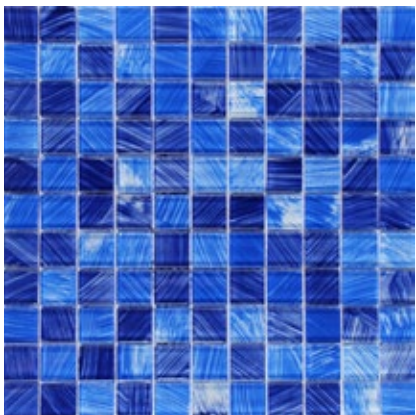

Mix Blue 1x1 Glass Mosaic
11.5 x11.5 Sheet (1.09 Pcs. per SF)