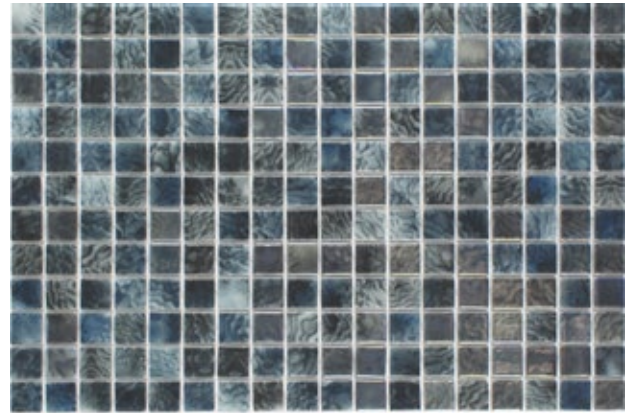

Arrecife Grey 1x1 Glass Mosaic
12.25x18.375 Sheet (0.641 Pc. per SF)