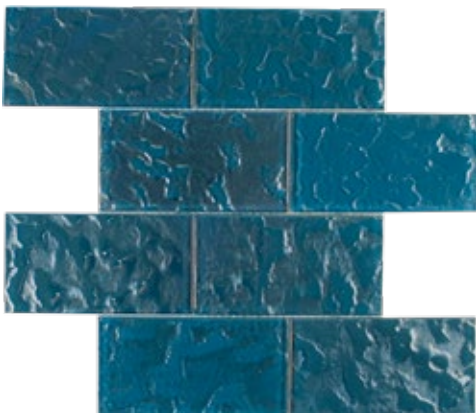

LIGHTWAVES 6mm (Mesh Mount)

Azul Blue 3x6 Glass Mosaic
12x12 Sheet (1 Pc. per SF)