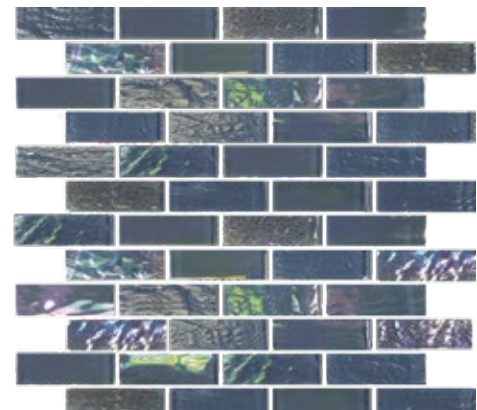

Thunder Gray
1x3 Staggered Glass Mosaic
11.5 x11.75 Sheet (1.07 Pcs. per SF)