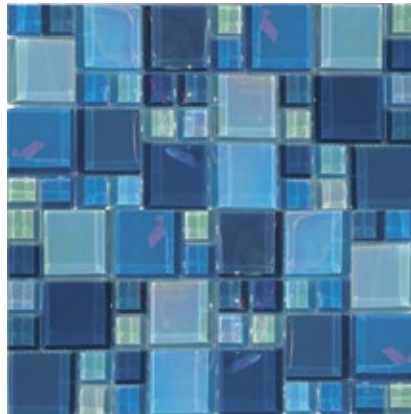

Bazaar
Random Glass Mosaic
12x12 Sheet (1 Pc. per SF)