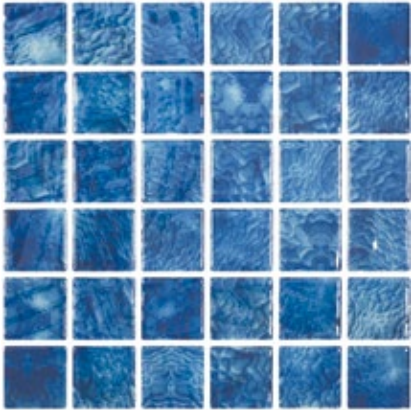

VANGUARD 2x2 5mm (Dot Mount) (Cont'd)

Arrecife Blue 2x2 Glass Mosaic
12.25x12.25 Sheet (0.962 Pc. per SF)