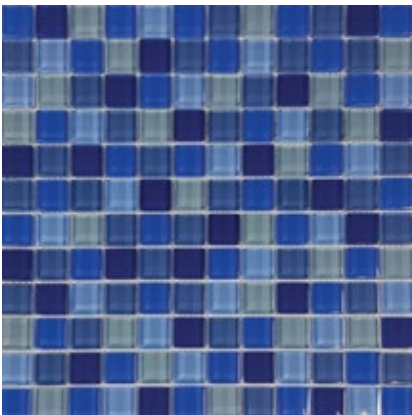

ISLAND BLENDS 8mm (Mesh Mount)

Bali
1x1 Mixed Glass Mosaic
12x12 Sheet (1 Pc. per SF)