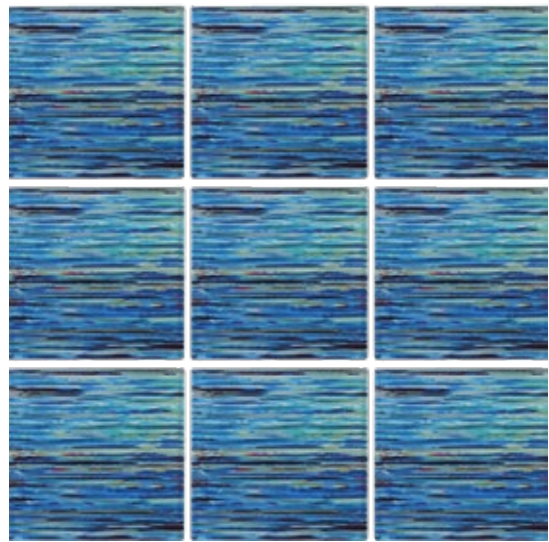

Ocean 6x6 (Range)