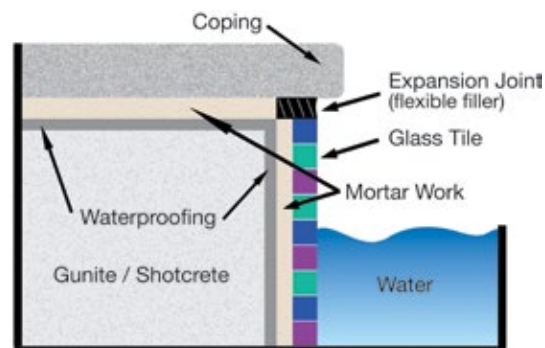

Glass tile **does** expand and contract more than ceramic and porcelain tile. This movement needs to be accommodated during the installation. Thus, the industry standard for any pool tile glass installation requires a movement or expansion joint around the entire perimeter of waterline below the coping, as well as every eight to twelve lineal feet on the waterline and at all corners. This also includes any skimmers, water features and directly over any joints in the concrete shell.

For the movement joint, utilize a flexible sealant recommended for submerged applications. Aquatica recommends high quality 100% silicone caulk. [Do not use acrylic as it will not stand up in a pool environment].

The **most important** movement joint is where the glass material meets the coping or the decking! While this recommendation is standard installation procedure for all exterior installations, it is *frequently ignored*.

It is CRITICAL to follow the TCNA guidelines with ALL Glass Tile Installation:

Use only highly modified Thinset approved for Glass Tile Installation

Do not install glass with color body without adhering to these guidelines. Use Constitutes Acceptance.

MOVEMENT JOINT BETWEEN COPING AND TILE

Example of glass failure due to no expansion joints.

Note: Optional Waterproofing / Crack Suppression can also help prevent the Efflorescence commonly seen on failures. Contact your setting material manufacturer for further information.

Movement (Expansion) joints are required to comply with TCNA method EJ 171

Source: Tile Council of North America (TCNA) & Ceramic Tile Institute of America (CTIOA)

WARRANTY & CLAIMS

The Aquatica Pool & Spa Tile and glass mosaics will perform as intended when installed in accordance with the appropriate ANSI specifications and standard industry practices by competent licensed professional installers. All sizes stated are nominal as per industry standard. Installation constitutes acceptance.

EXCLUSIONS:

This warranty excludes chips, scratches and cracking due to substrate movement, shrinkage, moisture or failure due to poor workmanship or a lack of properly-placed perimeter and/or movement joints not consistent with standard industry practices and guidelines.

- Warranty is null and void if proper installation guidelines are not followed and/or material is not properly maintained.
- Commercial and rental property use is excluded.
- Setting material failure is not covered under this warranty.
- Any misuse of the product, including physical or chemical abuse or negligence is not covered by this warranty.

For detailed installation and specification information, please visit www.internationalwholesaletile.com/aquatica or call IWT Technical Services 800 340-8453.