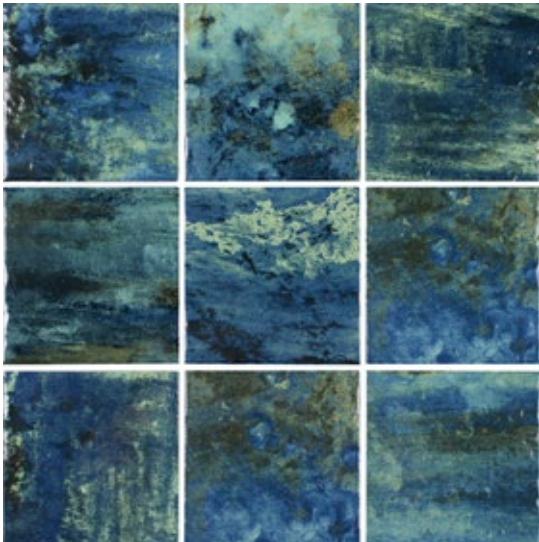

SEA CORALLO V3

Aqua 6x6 (Range)