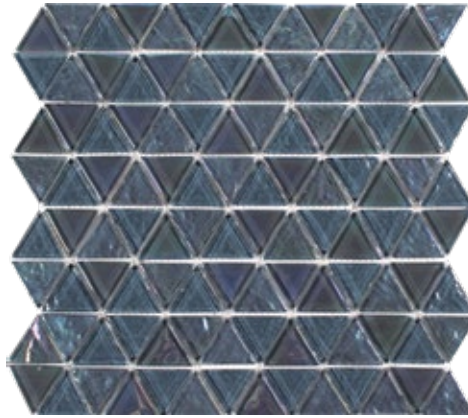

Moon Stone Glass Mosaic
11.75 x11.75 Sheet (1.04 Pcs. per SF)