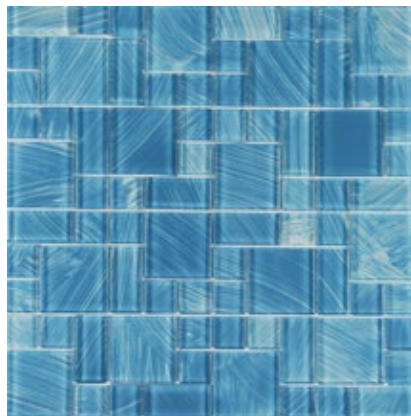

Turquoise Random Glass Mosaic
11.75 x11.75 Sheet (1.04 Pcs. per SF)