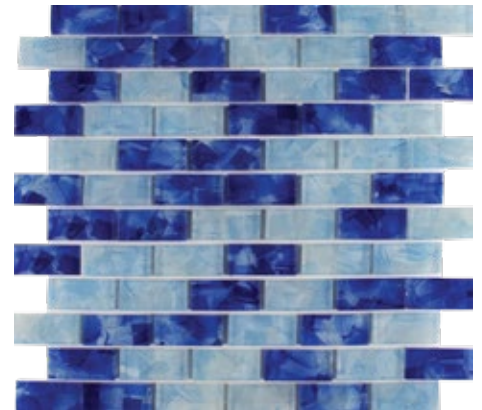

Pool Blend
1x2 Staggered Glass Mosaic
11.75x12 Sheet
(1.02 Pcs. per SF)

Please Read – Important information regarding Flower Glass:

This Hand-crafted glass is made with a variety of recycled glass pieces. The slight imperfections are inherent to this product due to the manufacturing process and adds to the hand crafted aesthetic of this material. Use constitutes acceptance.