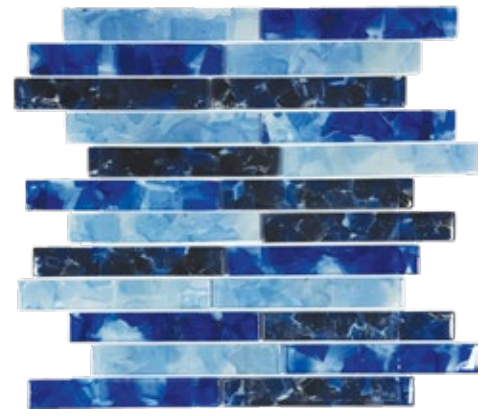

Blues Blend
1x6 Staggered Glass Mosaic
11.75x12.125 Sheet
(1.02 Pcs. per SF)