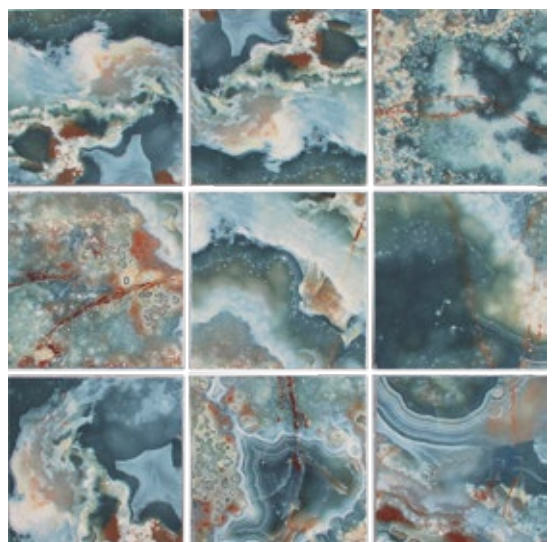

Multicolor 6x6 (Range)