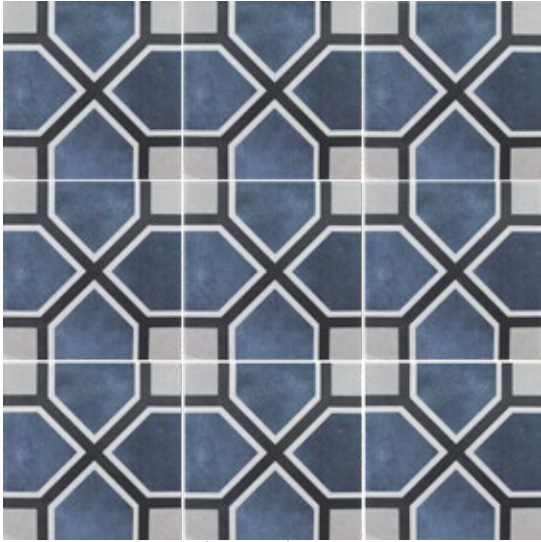

Cobalt 6x6** (Range)

Denim 6x6** (Range)

** AVAILABLE IN 6X6 BULLNOSE.

FLEUR 
V2

Antoinette 6x6 (Range)

Geraldine 6x6 (Range)

****CAUTION****: Installation requires attention to pattern.

Isabelle 6x6 (Range)