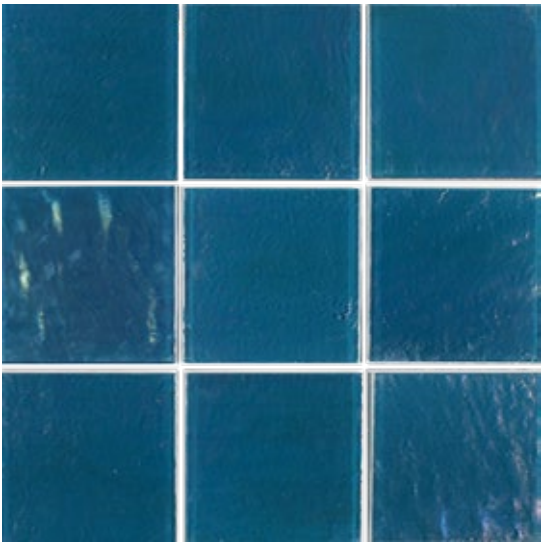

Labrador

Mixed 1x1 & 1x3 Linear Blend
11.75x11.75 Sheet (1.04 Pcs. per SF)

Scotia

Mixed 1x1 & 1x3 Linear Blend
11.75x11.75 Sheet (1.04 Pcs. per SF)

ELEGANT GLASS 6mm

Cobalt 6x6 (Range)

Green 6x6 (Range)

Turquoise 6x6 (Range)