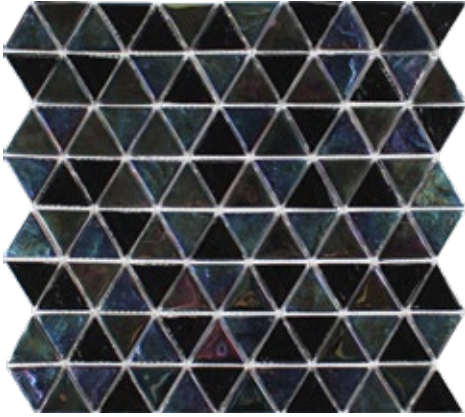

TRIANGLE 6mm (Mesh Mount)

Black Stone Glass Mosaic
11.75 x11.75 Sheet (1.04 Pcs. per SF)