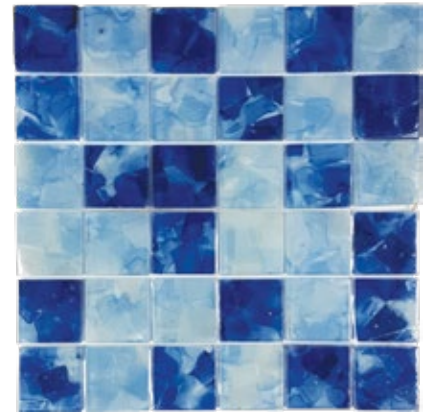

Pool Blend 2x2 Glass Mosaic
11.785x11.785 Sheet
(1.02 Pcs. per SF)