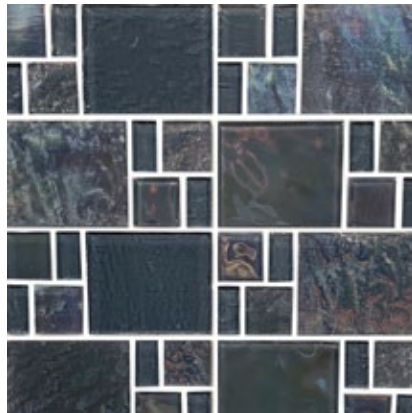

Grey Random Glass Mosaic
11.75 x11.75 Sheet (1.04 Pcs. per SF)