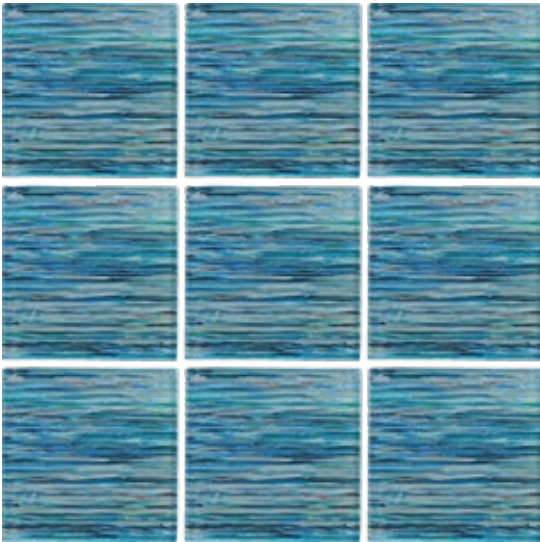

White Random Glass Mosaic
11.5 x11.75 Sheet (1.07 Pcs. per SF)

PURE WHITE 8mm (Mesh Mount)

Pure White 2x4 Staggered Mosaic
12x12 Sheet (1 Pc. per SF)

Pure White 3x6
(8 Pcs. per SF)

RAINBOW

Aqua 6x6 (Range)