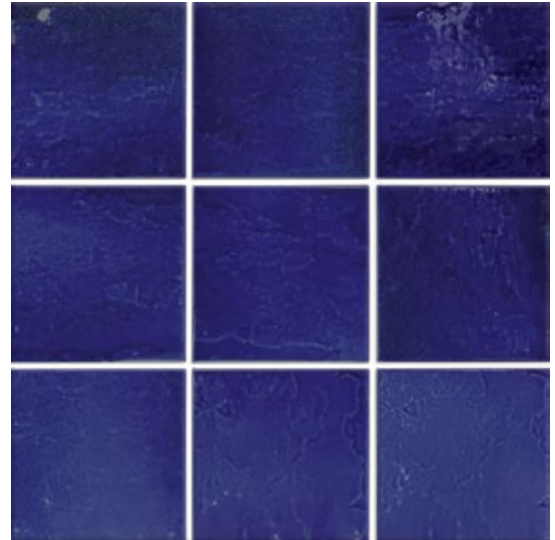

White 2x10 Glossy & Matte Field Tile

LAGOON v3

Murano 6x6 (Range)

Torcello 6x6 (Range)

Venezia 6x6 (Range)

MELANGE v3

Atlantico Blu Cobalto 6x6 (Range)

Indiano Azzurro 6x6 (Range) *(Also Available in 6x12)*