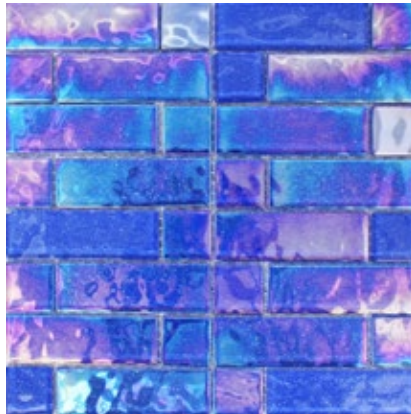

Tropic Multi-linear Glass Mosaic
12 x12 Sheet (1 Pc. per SF)