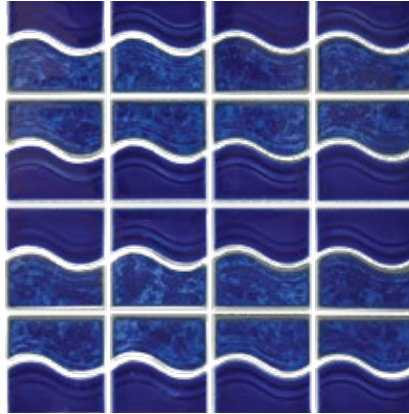

*ALL SIZES ARE NOMINAL.

SUNBURST

Cobalt Blue Mosaic
12x12 Sheet (1 Pc. per SF)

Terra Blue Mosaic
12x12 Sheet (1 Pc. per SF)

WATERSIDE

Lake Blue Mosaic
12.25x12.25 Sheet (0.95 Pc. per SF)

Royal Blue Mosaic
12.25x12.25 Sheet (0.95 Pc. per SF)