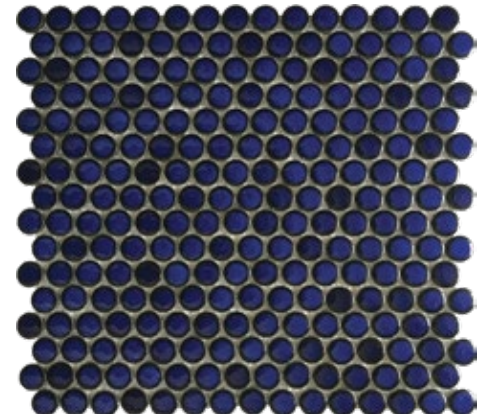

PENNY ROUND

Cobalt Blue 3/4" Mosaic
12x12 Sheet (1 Pc. per SF)

*ALL SIZES ARE NOMINAL.