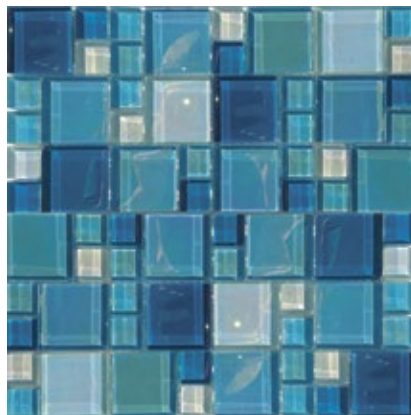

St. George
1x2 Staggered Glass Mosaic
12x12 Sheet (1 Pc. per SF)

Bazaar
Random Glass Mosaic
12x12 Sheet (1 Pc. per SF)

Magic
Random Glass Mosaic
12x12 Sheet (1 Pc. per SF)

LIQUID ROCKS 6mm (Mesh Mount)

Torrent Grey
Random Glass Mosaic
10.5 x10.5 Sheet (1.31 Pcs. per SF)