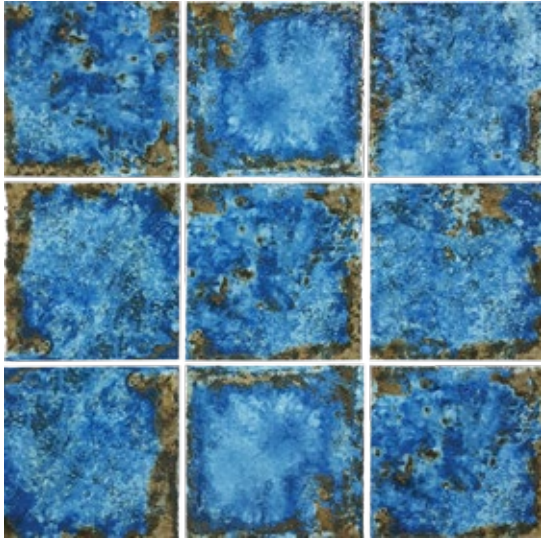

LAGOON v3

Murano 6x6 (Range)