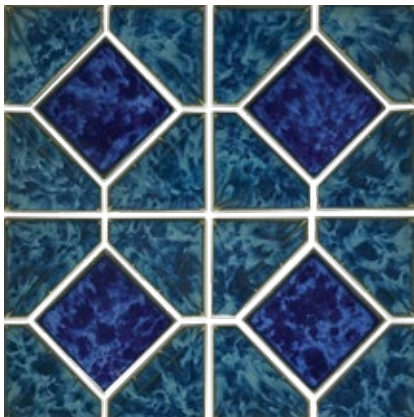

DIAMOND REFLECTION

Atlantic Green Akron Mosaic
12.25x12.25 Sheet (0.96 Pc. per SF)