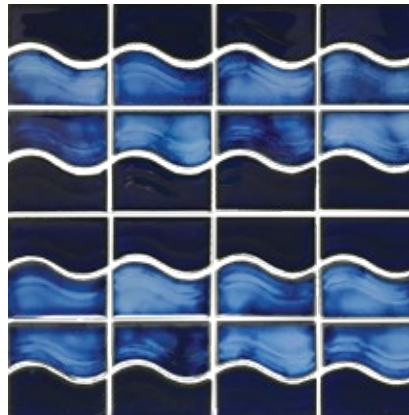

*ALL SIZES ARE NOMINAL.

SUNBURST

Cobalt Blue Mosaic
12x12 Sheet (1 Pc. per SF)

Terra Blue Mosaic
12x12 Sheet (1 Pc. per SF)

WATERSIDE

Lake Blue Mosaic
12.25x12.25 Sheet (0.95 Pc. per SF)

Royal Blue Mosaic
12.25x12.25 Sheet (0.95 Pc. per SF)