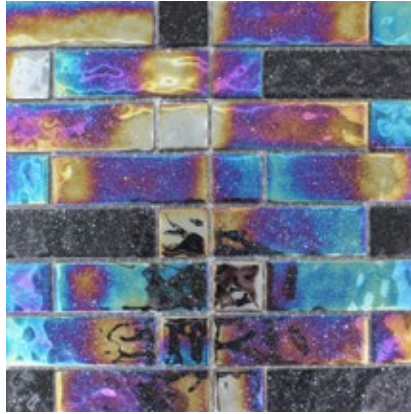

Galaxy Multi-linear Glass Mosaic
12 x12 Sheet (1 Pc. per SF)