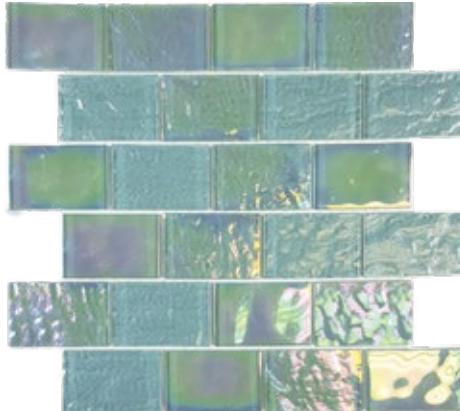

Shimmer Random Glass Mosaic
12x12 Sheet (1 Pc. per SF)

St. George Random Glass Mosaic
12x12 Sheet (1 Pc. per SF)

NAUTICAL 6mm (Mesh Mount)

Bimini Blue
2x3 Staggered Glass Mosaic
11.5 x11.75 Sheet (1.07 Pcs. per SF)