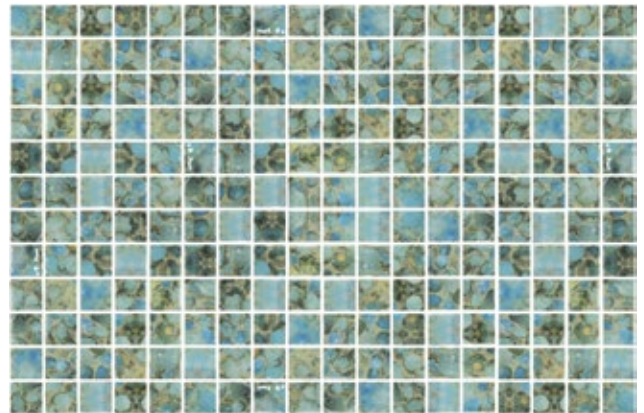

Rodas 1x1 Glass Mosaic
12.25x18.375 Sheet (0.641 Pc. per SF)
(Also Available in Non-Skid)