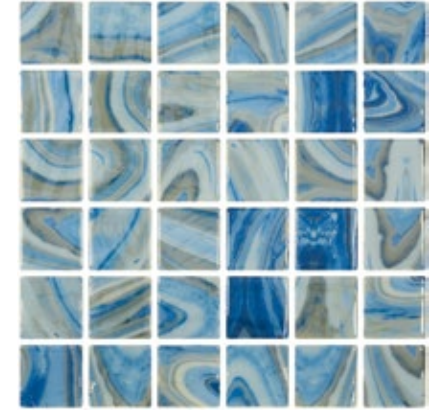

Tourmaline 2x2 Glass Mosaic
12.25x12.25 Sheet (0.962 Pc. per SF)