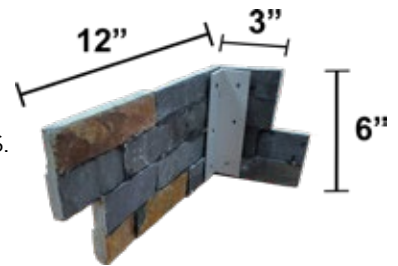

Damascus Green 6x24 Sheet (1 Pc. per SF)

Sierra 6x24 Sheet (1 Pc. per SF)

Beachwalk 6x24 Sheet (1 Pc. per SF)

MATCHING 6X12X5.75
REINFORCED CORNERS
AVAILABLE FOR ALL COLORS.

Ledgerstone are all natural stone products from the earth and as such may contain iron deposits that can teach rust stain when exposed to the elements. Please select an appropriate sealer, for natural look use a penetrating stone sealer or for a wet 'darker' look use a stone enhancer sealer.