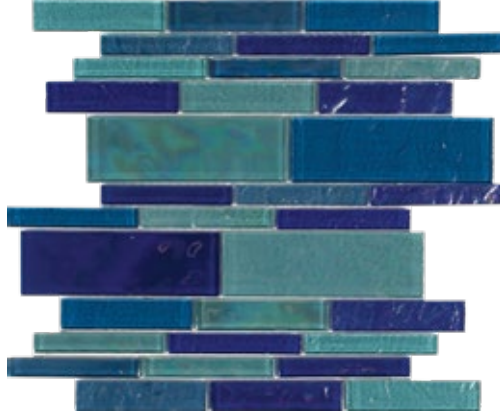

Blackstone
Random Linear Glass Mosaic
11.75 x11.75 Sheet (1.04 Pcs. per SF)

Blendstone
Random Linear Glass Mosaic
11.75 x11.75 Sheet (1.04 Pcs. per SF)