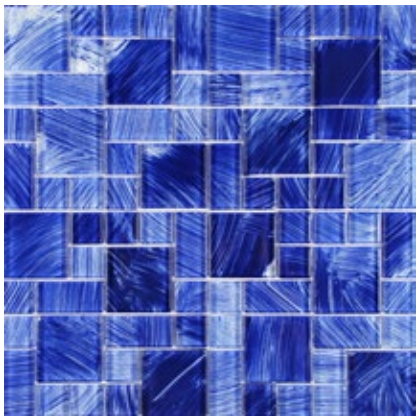

WATERCOLORS 6mm (Mesh Mount)

Black Random Glass Mosaic
11.75 x11.75 Sheet (1.04 Pcs. per SF)

Light Blue Random Glass Mosaic
11.75 x11.75 Sheet (1.04 Pcs. per SF)

Mix Blue Random Glass Mosaic
11.75 x11.75 Sheet (1.04 Pcs. per SF)