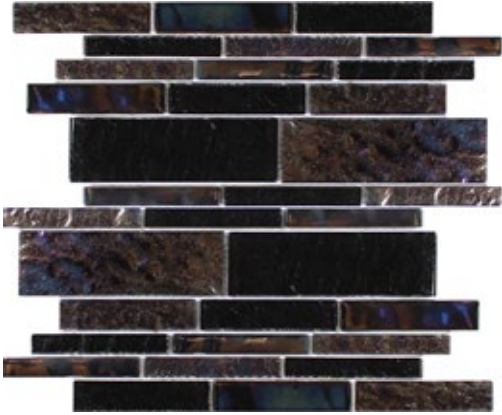

TREASURE 6mm (Mesh Mount) (Cont'd)

Blackstone
Random Linear Glass Mosaic
11.75 x11.75 Sheet (1.04 Pcs. per SF)