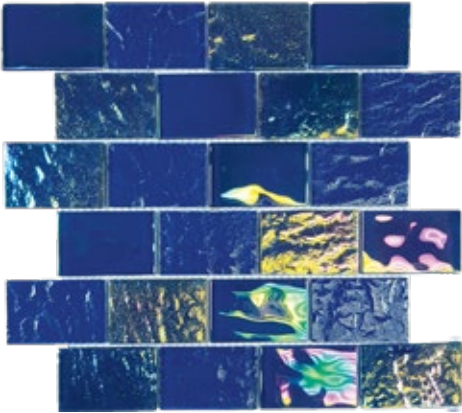

NAUTICAL 6mm (Mesh Mount)

Naval Blue

2x3 Staggered Glass Mosaic
11.5 x11.75 Sheet (1.07 Pcs. per SF)