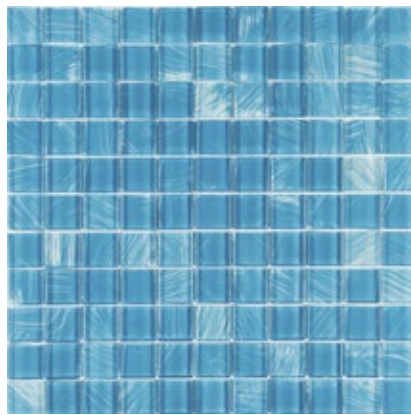

Navy Blue Random Glass Mosaic
11.75 x11.75 Sheet (1.04 Pcs. per SF)

Turquoise Random Glass Mosaic
11.75 x11.75 Sheet (1.04 Pcs. per SF)

Black 1x1 Glass Mosaic
11.5 x11.5 Sheet (1.09 Pcs. per SF)

Mix Blue 1x1 Glass Mosaic
11.5 x11.5 Sheet (1.09 Pcs. per SF)