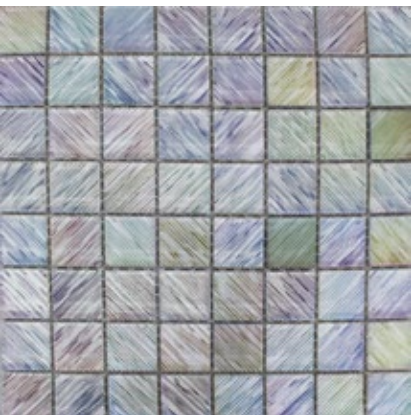

ULTRAVIOLET 6mm (Mesh Mount)

Light Grey Glass Mosaic
12 x12 Sheet (1 Pc. per SF)