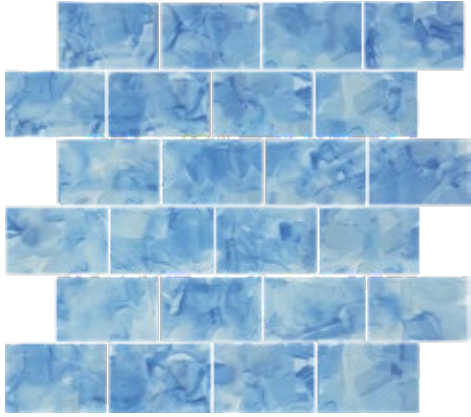

FLOWER GLASS Color Body 8mm (Face Tape Mount)

Bluebell 2x3 Staggered Glass Mosaic
11.785x11.785 Sheet (1.02 Pcs. per SF)