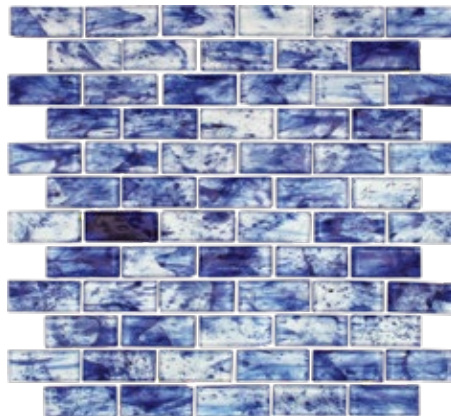

Dusk 6x6 (Range)

Indigo 6x6 (Range)

Ocean 6x6 (Range)

RAIN 6mm Color Body (Face Tape Mount)

Anguilla 1x2 Glass Mosaic
12.5x11.5 Sheet (1 Pc. per SF)

Caicos 1x2 Glass Mosaic
12.5x11.5 Sheet (1 Pc. per SF)

RAINBOW 8mm (Mesh Mount)