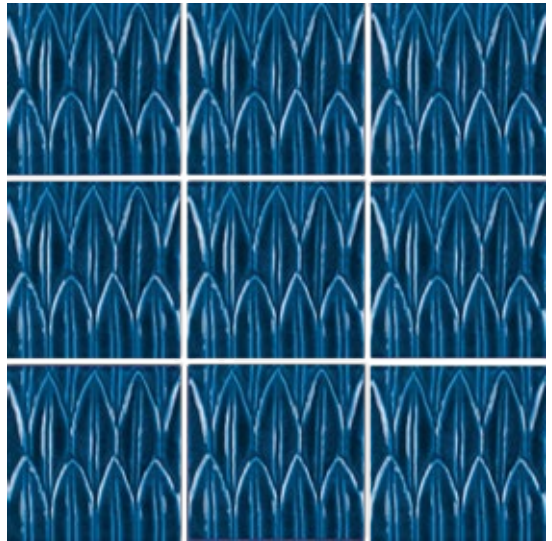

Blu Stuttura Foglia 6x6 (Range)