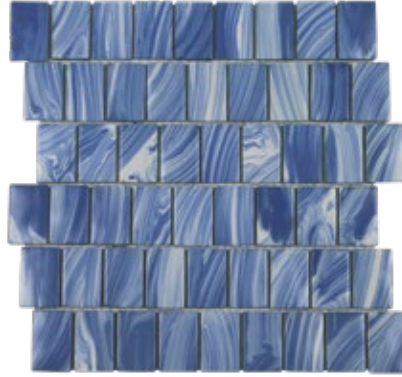

Hazel Glossy & Matte
(Multi-Linear) Random Mosaic
11.75x11.75 Sheet (1.04 Pcs. per SF)

SUBWAY 6mm (Mesh Mount)

Urban Dark Grey 2x6 Glass Mosaic
12x12 Sheet (1 Pc. per SF)

Urban Light Grey 2x6 Glass Mosaic
12x12 Sheet (1 Pc. per SF)

SLIP STREAM 8mm (Mesh Mount)

Antilles Glass Mosaic
11.75x11.75 Sheet (1.04 Pcs. per SF)

Equatorial Glass Mosaic
11.75x11.75 Sheet (1.04 Pcs. per SF)

Gulf Stream Glass Mosaic
11.75x11.75 Sheet (1.04 Pcs. per SF)