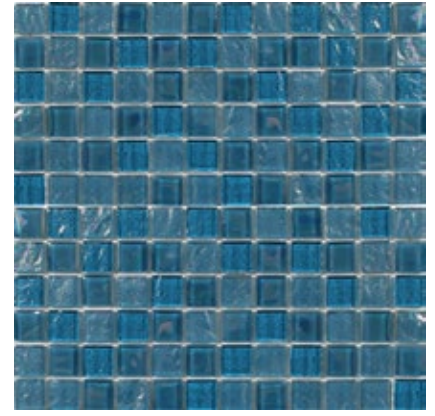

Topazstone 1x1 Glass Mosaic
11.75 x11.75 Sheet (1.04 Pcs. per SF)