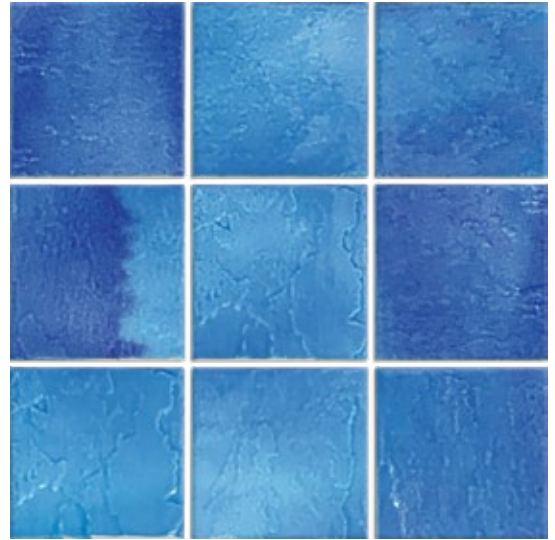

Indiano Azzurro 6x6 (Range) *(Also Available in 6x12)*