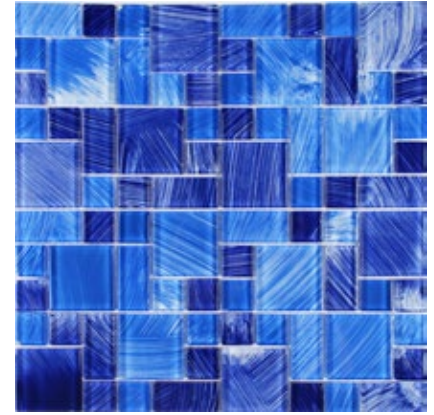

Mix Blue Random Glass Mosaic
11.75 x11.75 Sheet (1.04 Pcs. per SF)