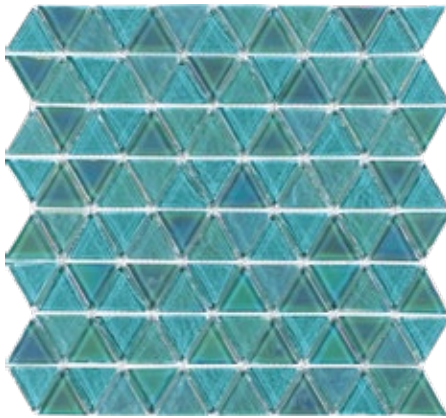

TRIANGLE 6mm (Mesh Mount)

Black Stone Glass Mosaic
11.75 x11.75 Sheet (1.04 Pcs. per SF)

Blend Stone Glass Mosaic
11.75 x11.75 Sheet (1.04 Pcs. per SF)

Cobalt Stone Glass Mosaic
11.75 x11.75 Sheet (1.04 Pcs. per SF)