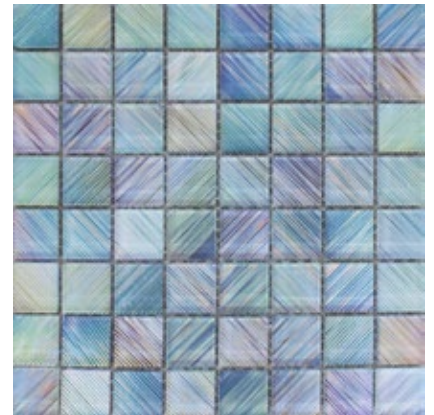

Turquoise Glass Mosaic
12 x12 Sheet (1 Pc. per SF)