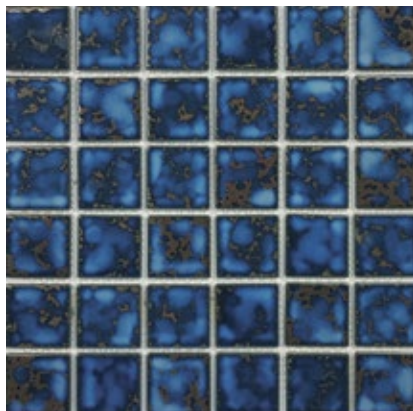

SHADE VARIATION

- V2** - Slight differences in texture and/or pattern of each color
- V3** - Moderate differences in both texture and/or pattern and color variance across each color
- V4** - Random texture and/or pattern and color variation from tile to tile tiles so that one tile may be a different color from the next

Gulf Blue Random Pattern
12x12 Sheet (1 Pc. per SF)

Pacific Blue Random Pattern
12x12 Sheet (1 Pc. per SF)

*ALL SIZES ARE NOMINAL.

HARMONY

Cobalt Blue 3x3 Mosaic
12.25x12.25 Sheet (0.95 Pc. per SF)

Cobalt Blue 2x2 Mosaic
12.5x12.5 Sheet (0.92 Pc. per SF)

Cobalt Blue 1x1 Staggered Mosaic
12x12 Sheet (1 Pc. per SF)

Terra Blue 3x3 Mosaic
12.25x12.25 Sheet (0.95 Pc. per SF)

Terra Blue 2x2 Mosaic
12.5x12.5 Sheet (0.92 Pc. per SF)

Terra Blue 1x1 Staggered Mosaic
12x12 Sheet (1 Pc. per SF)