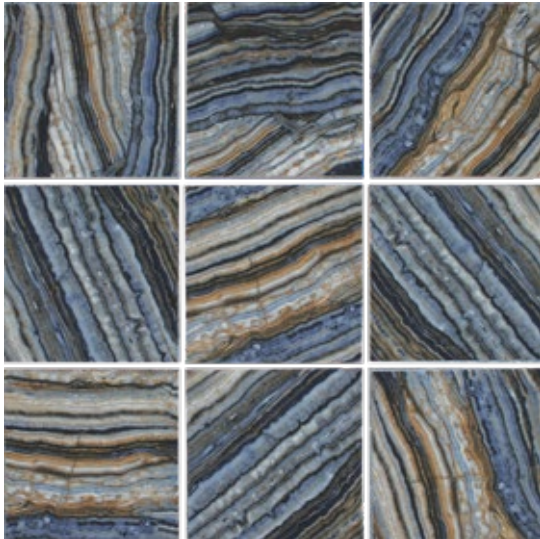

ONYX

Blue 6x6 (Range)