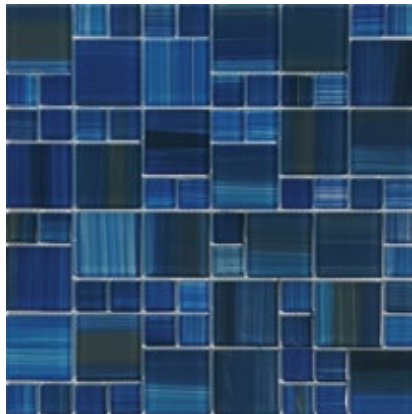

Royal Random Glass Mosaic
12x12 Sheet (1 Pc. per SF)