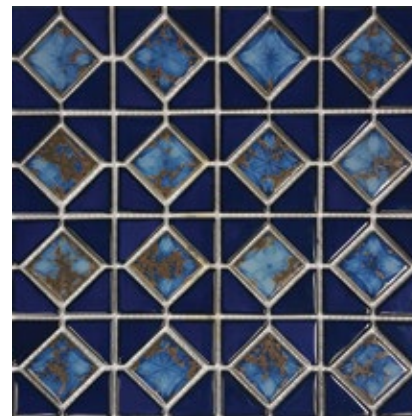

Terra Mosaic
12.25x12.25 Sheet (0.95 Pc. per SF)

*ALL SIZES ARE NOMINAL.