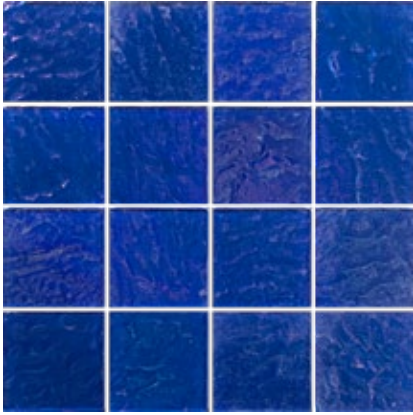

PIAZZA 6mm (Mesh Mount)

Cobalt 3x3 Glass Mosaic
12 x12 Sheet (1 Pc. per SF)