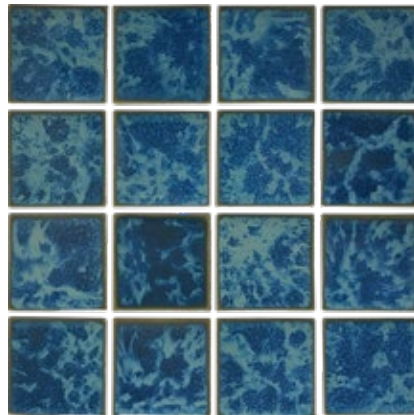

REFLECTION MOSAICS

Atlantic Green 3x3 Mosaic
12.25x12.25 Sheet (0.95 Pc. per SF)