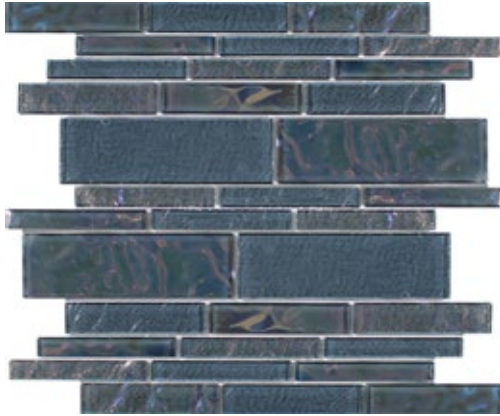

Greenstone
Random Linear Glass Mosaic
11.75 x11.75 Sheet (1.04 Pcs. per SF)

Moonstone
Random Linear Glass Mosaic
11.75 x11.75 Sheet (1.04 Pcs. per SF)