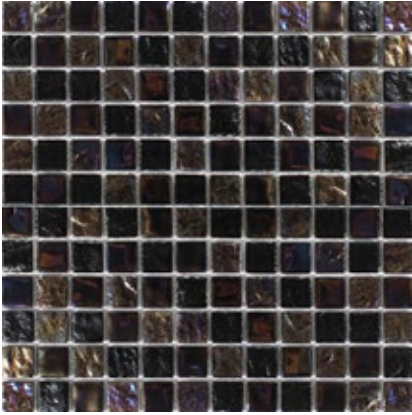

TREASURE 6mm (Mesh Mount)

Blackstone 1x1 Glass Mosaic
11.75 x11.75 Sheet (1.04 Pcs. per SF)