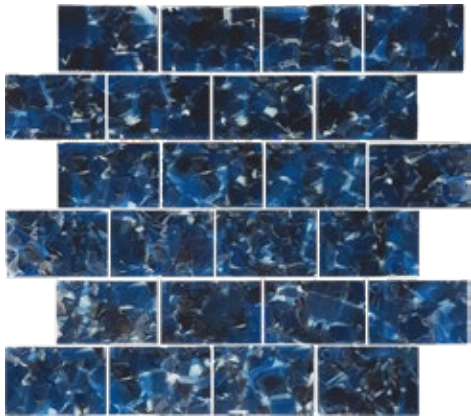

FLOWER GLASS Color Body 8mm (Face Tape Mount)

Bluebell 2x3 Staggered Glass Mosaic
11.785x11.785 Sheet (1.02 Pcs. per SF)

Hyacinth 2x3 Staggered Glass Mosaic
11.785x11.785 Sheet (1.02 Pcs. per SF)

Iris 2x3 Staggered Glass Mosaic
11.785x11.785 Sheet (1.02 Pcs. per SF)