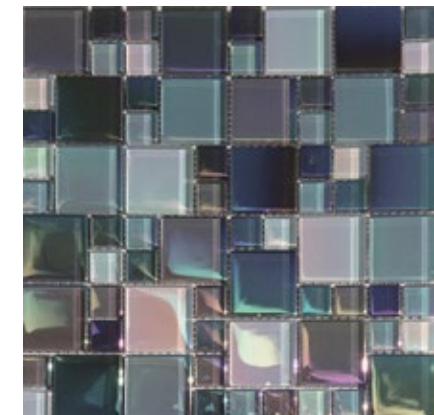

St. George Random Glass Mosaic
12x12 Sheet (1 Pc. per SF)