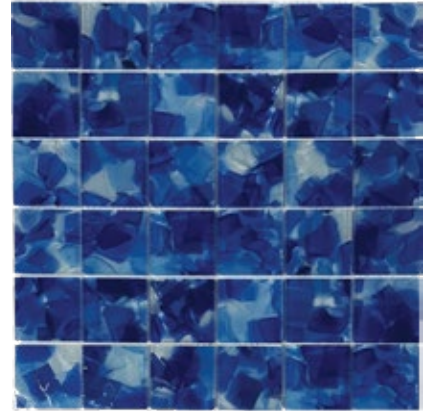

Iris 2x2 Glass Mosaic
11.785x11.785 Sheet (1.02 Pcs. per SF)