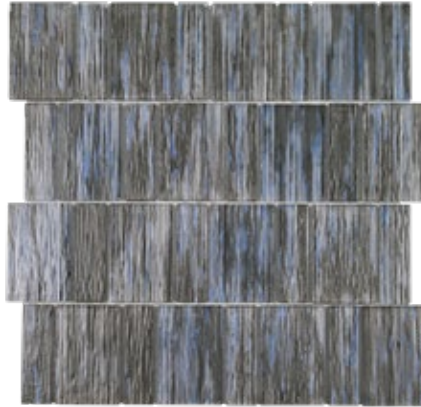

Mystic Stacked Glass Mosaic
11.75x11.75 Sheet (1.04 Pcs. per SF)