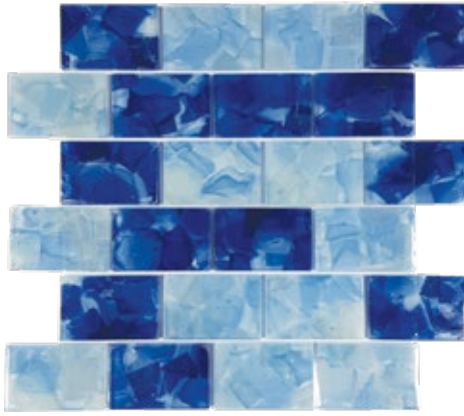

FLOWER GLASS Color Body 8mm (Face Tape Mount)

Bluebell 2x3 Staggered Glass Mosaic
11.785x11.785 Sheet (1.02 Pcs. per SF)

Hyacinth 2x3 Staggered Glass Mosaic
11.785x11.785 Sheet (1.02 Pcs. per SF)

Iris 2x3 Staggered Glass Mosaic
11.785x11.785 Sheet (1.02 Pcs. per SF)

Oxford 2x3 Staggered Glass Mosaic
11.785x11.785 Sheet (1.02 Pcs. per SF)

Pool Blend
2x3 Staggered Glass Mosaic
11.785x11.785 Sheet
(1.02 Pcs. per SF)

Blues Blend
1x6 Staggered Glass Mosaic
11.75x12.125 Sheet
(1.02 Pcs. per SF)