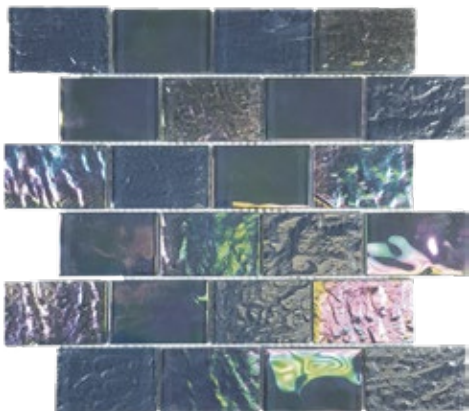

Thunder Gray
2x3 Staggered Glass Mosaic
11.5 x11.75 Sheet (1.07 Pcs. per SF)