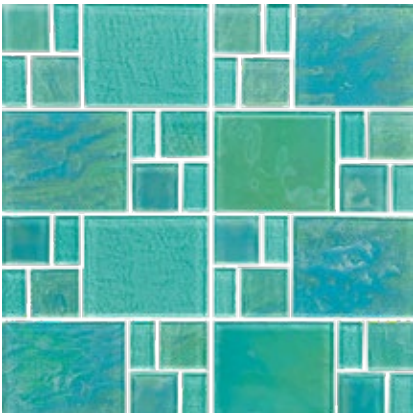

Grey 3x3 Glass Mosaic
12 x12 Sheet (1 Pc. per SF)

Turquoise 3x3 Glass Mosaic
12 x12 Sheet (1 Pc. per SF)

White 3x3 Glass Mosaic
12 x12 Sheet (1 Pc. per SF)

Cobalt Random Glass Mosaic
11.75 x11.75 Sheet (1.04 Pcs. per SF)