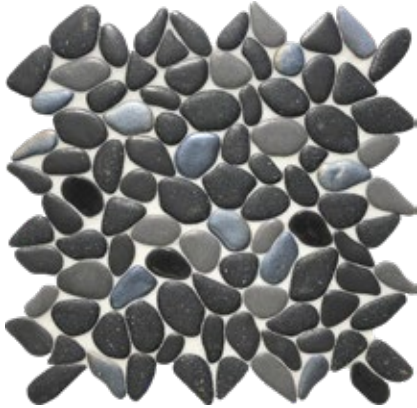

LIQUID ROCKS 6mm (Mesh Mount)

Abyss Black
Random Glass Mosaic
10.5 x10.5 Sheet (1.31 Pcs. per SF)