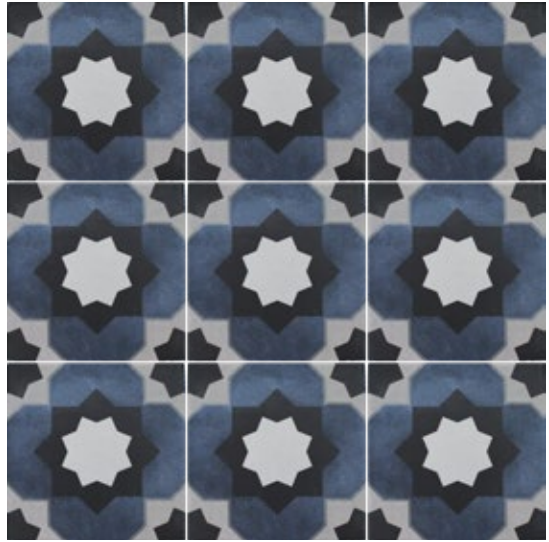

Janette 6x6 (Range)