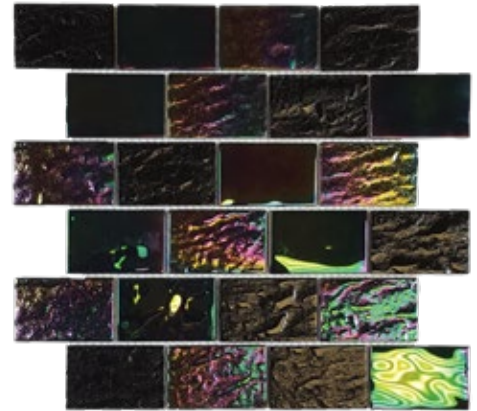

Laguna Black
2x3 Staggered Glass Mosaic
11.5 x11.75 Sheet (1.07 Pcs. per SF)