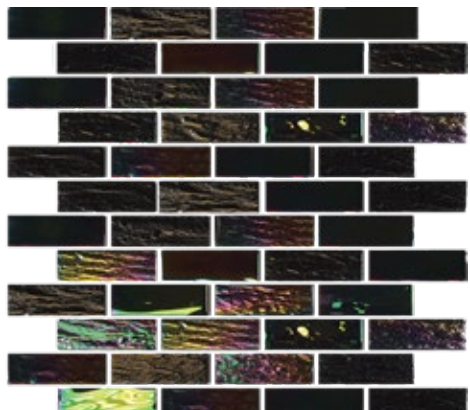

Laguna Black
1x3 Staggered Glass Mosaic
11.5 x11.75 Sheet (1.07 Pcs. per SF)