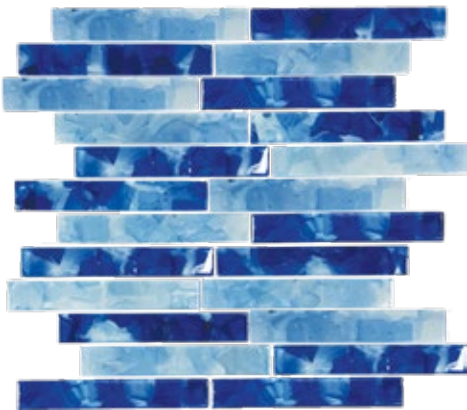

Pool Blend
1x6 Staggered Glass Mosaic
11.75x12.125 Sheet
(1.02 Pcs. per SF)