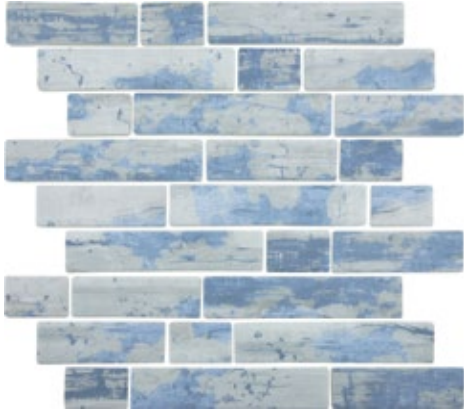

BARK 5mm (Mesh Mount)

Aspen
Multi-linear Mosaic
11.75x11.75 Sheet (1.04 Pcs. per SF)