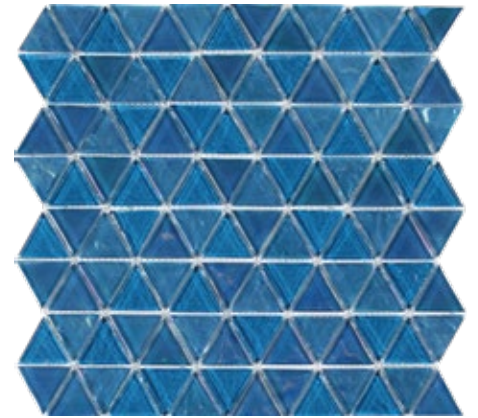

Topaz Stone Glass Mosaic
11.75 x11.75 Sheet (1.04 Pcs. per SF)