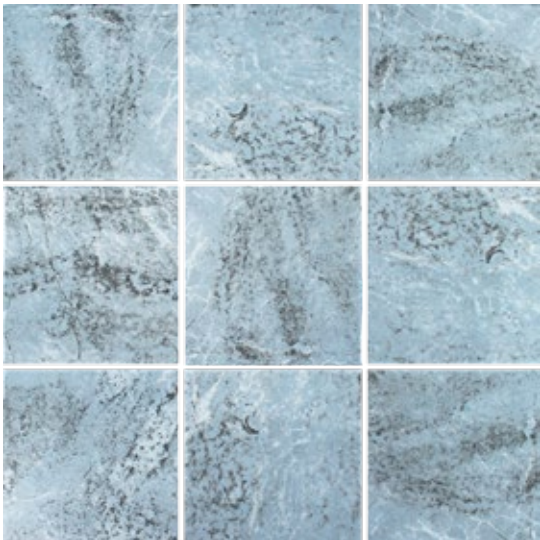

Tappeto 1 6x6 (Range)

Tappeto 4 6x6 (Range)

Tappeto 5 6x6 (Range)

WAVES II 
V3

Aqua 6x6** (Range)

Cobalt 6x6** (Range)

** AVAILABLE IN 6X6 BULLNOSE.

DEPTH MARKERS 6x6