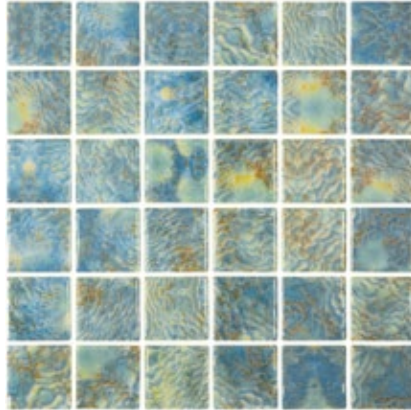

Arrecife Green 2x2 Glass Mosaic
12.25x12.25 Sheet (0.962 Pc. per SF)