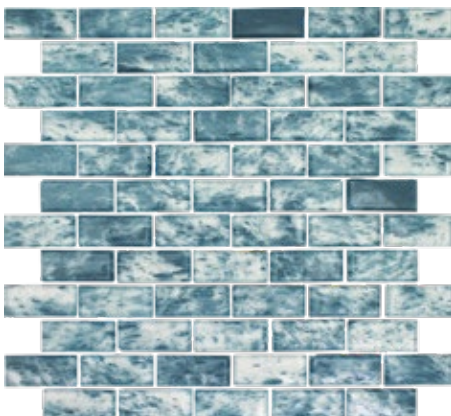

Dusk 6x6 (Range)

Indigo 6x6 (Range)

Ocean 6x6 (Range)

RAIN 6mm Color Body (Face Tape Mount)

Anguilla 1x2 Glass Mosaic
12.5x11.5 Sheet (1 Pc. per SF)

Caicos 1x2 Glass Mosaic
12.5x11.5 Sheet (1 Pc. per SF)

RAINBOW 8mm (Mesh Mount)