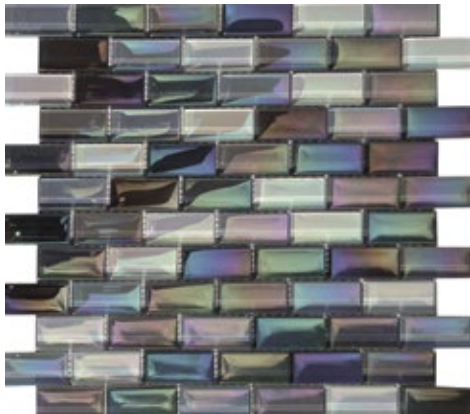

LUX AQUA 8mm (Mesh Mount)

Bazaar
1x2 Staggered Glass Mosaic
12x12 Sheet (1 Pc. per SF)

Magic
1x2 Staggered Glass Mosaic
12x12 Sheet (1 Pc. per SF)

Shimmer
1x2 Staggered Glass Mosaic
12x12 Sheet (1 Pc. per SF)