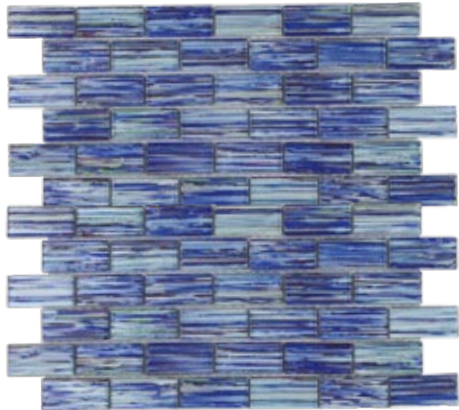

Indigo
1x2 Random Linear Glass Tile
11.75x11.75 Sheet (1.04 Pcs. per SF)