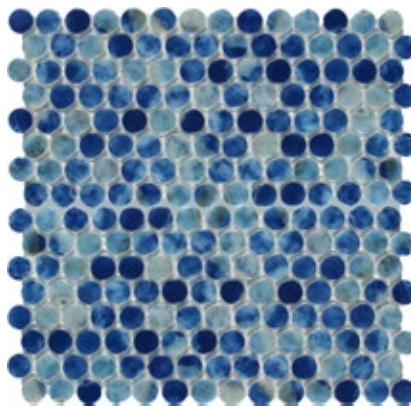

Print 2x2 Glass Mosaic
12.25x12.25 Sheet (0.962 Pc. per SF)

Rodas 2x2 Glass Mosaic
12.25x12.25 Sheet (0.962 Pc. per SF)

Tourmaline 2x2 Glass Mosaic
12.25x12.25 Sheet (0.962 Pc. per SF)

Arrecife Grey 1x1 Penny Glass Mosaic