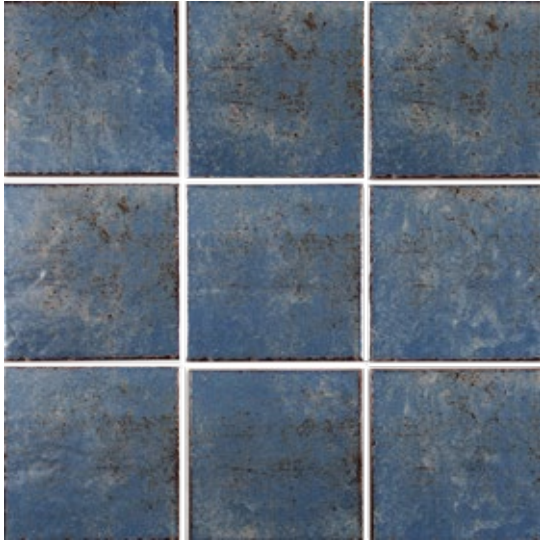

OASIS II

Blue 6x6 (Range)