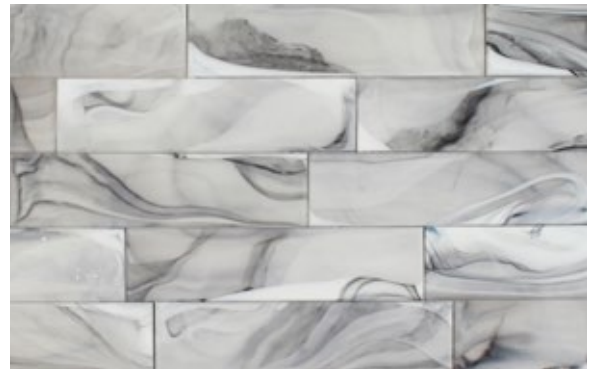

Nimbus 3x12 Glass Tile (4 Pcs. per SF)

Please Read – Important information regarding Clouds:

Exterior installations (pool waterline) requires proper placement of expansion / movement joints per TCNA EJ-171 as well as thinset approved for submerged glass tile installation. Failure to install with industry requirements will result in product failure and void all warranties.