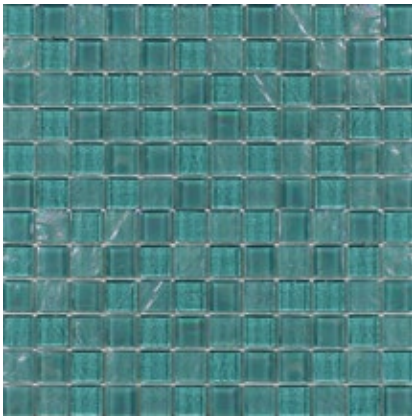

TREASURE 6mm (Mesh Mount)

Blackstone 1x1 Glass Mosaic
11.75 x11.75 Sheet (1.04 Pcs. per SF)

Blendstone 1x1 Glass Mosaic
11.75 x11.75 Sheet (1.04 Pcs. per SF)

Cobaltstone 1x1 Glass Mosaic
11.75 x11.75 Sheet (1.04 Pcs. per SF)