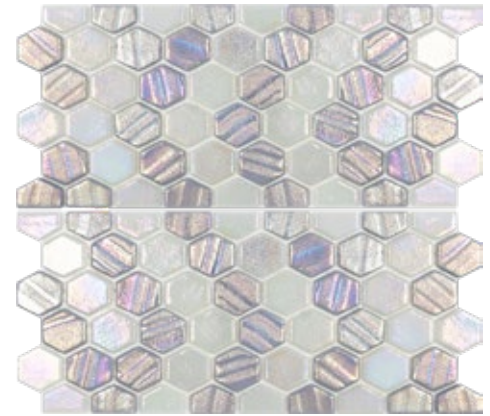

Silver
1x1 Hex Glass Mosaic with Border
12x11.5 Sheet (1.04 Pcs. per SF)
(1 sheet yields 2 pieces for 6" waterline)