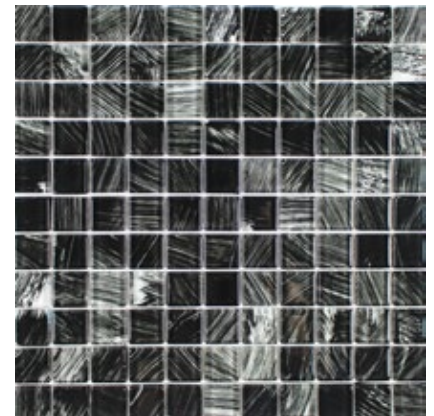

Black 1x1 Glass Mosaic
11.5 x11.5 Sheet (1.09 Pcs. per SF)