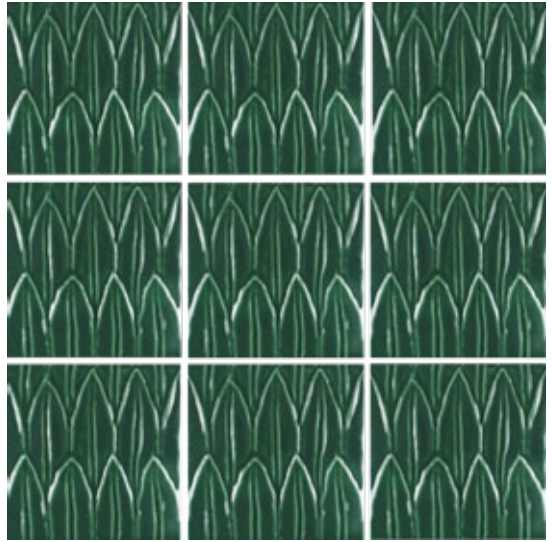

SHADE VARIATION

- V2** - Slight differences in texture and/or pattern of each color
- V3** - Moderate differences in both texture and/or pattern and color variance across each color
- V4** - Random texture and/or pattern and color variation from tile to tile tiles so that one tile may be a different color from the next

SOL 
V3

Blu 6x6 (Range)

Blu Stuttura Foglia 6x6 (Range)

Verde 6x6 (Range)

Verde Stuttura Foglia 6x6 (Range)

Bianco 6x6 (Range)

Bianco Stuttura Foglia 6x6 (Range)

SOL 
V3