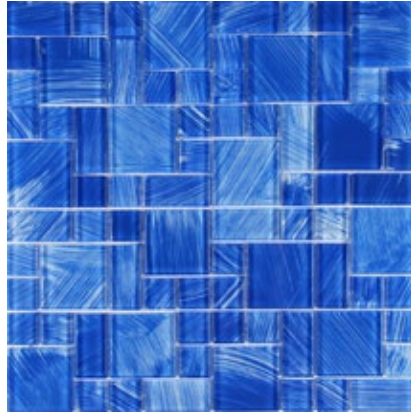

Light Blue Random Glass Mosaic
11.75 x11.75 Sheet (1.04 Pcs. per SF)