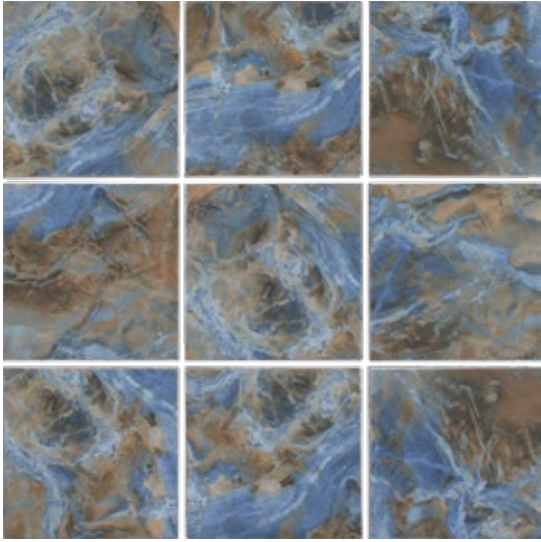

OCEAN BLUE

Blue 6x6 (Range)