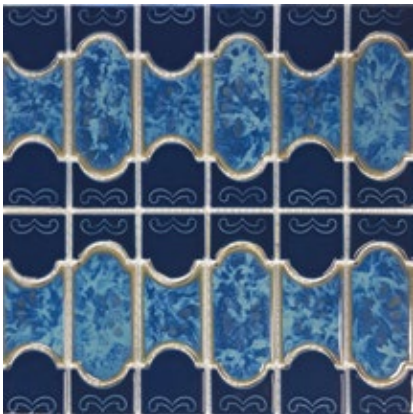

#0.5 Flat Skid Resistant or Flat Smooth

FT Flat Skid Resistant or Flat Smooth

IN. Flat Skid Resistant or Flat Smooth

AQUA

Terra Blue Mosaic
12x12 Sheet (1 Pc. per SF)

BOTANICAL

Caribbean Blue Mosaic
12x12.5 Sheet (0.93 Pc. per SF)