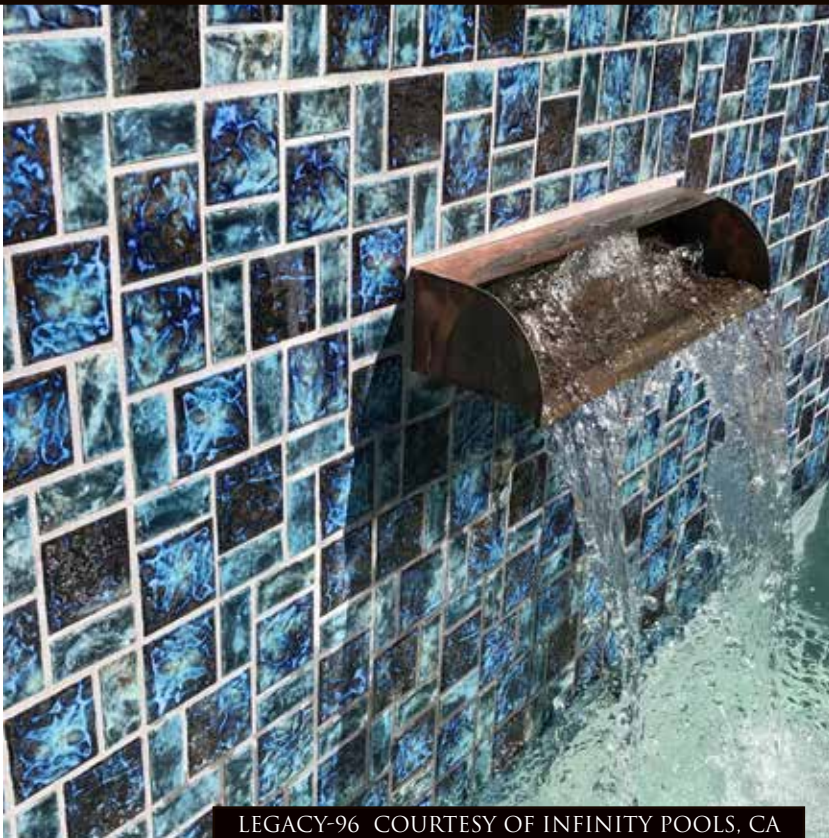

UPGRADE LEGACY

RANDOM BLOCK 1 SHEET = 1.00 SF
20 SHEETS / 20 SF PER BOX

LEGACY-96 COURTESY OF INFINITY POOLS, CA

LEGACY- 96
BLUE BLEND

LEGACY-97
BLUE RED MIX

LOMBO METALLIC GROUP 5

1/2" X 3 1/4"

1 SHEET = 1.18 SF
20 SHEETS / 23.6 SF PER BOX