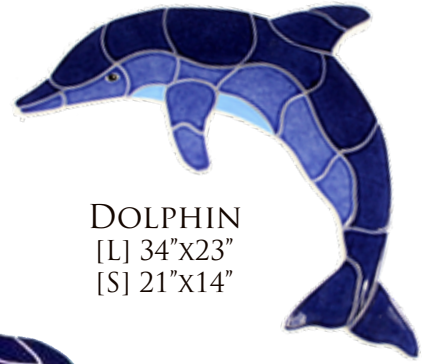

TURTLE
[S] 15"x13"

TURTLE
[M] 19"x11"

TURTLE
[L] 27"x24"

TURTLE-BROWN
[S] 15"x13"

TURTLE-BROWN
[L] 27"x24"

SAND DOLLAR
4"x4"

SEAHORSE
[BLUE]
10"x20"

STARFISH [PEACH]
7"x7"

STARFISH [ORANGE]
7"x7"

SEAHORSE
[RED]
5"x10"

SEAHORSE
[PEACH]
3"x5"

PORPOISE
[L] 34"x23"
[S] 21"x14"

MERMAID WITH DOLPHIN
47"x57"

DOLPHIN
[L] 34"x23"
[S] 21"x14"

ANGEL FISH
[L] 13"x14"
[S] 8"x8"

BUTTERFLY FISH
[L] 14"x14"
[S] 9"x9"