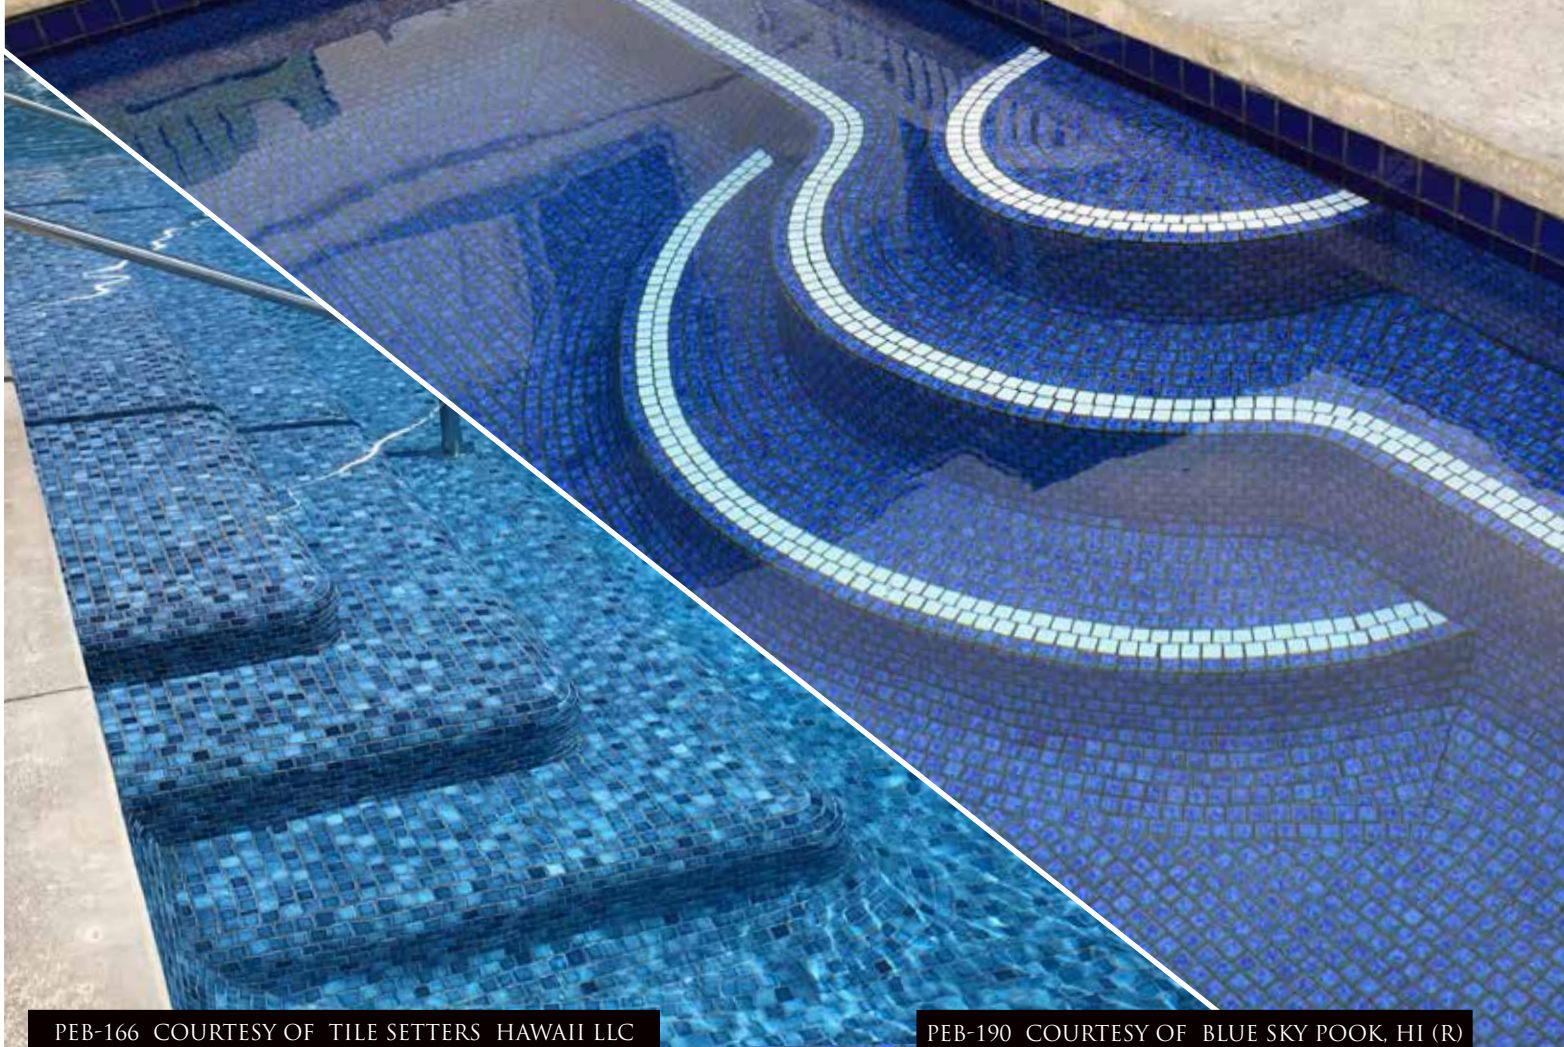

UNG-201C
BLACK

UNG-202C
BLUE

PEB-194

PEB-102 COURTESY OF MIRAGE CUSTOM POOLS, CA

PEB-166 COURTESY OF TILE SETTERS HAWAII LLC

PEB-190 COURTESY OF BLUE SKY POOL, HI (R)

PEB-168 COURTESY OF GOCA POOLS AND SPA, CA