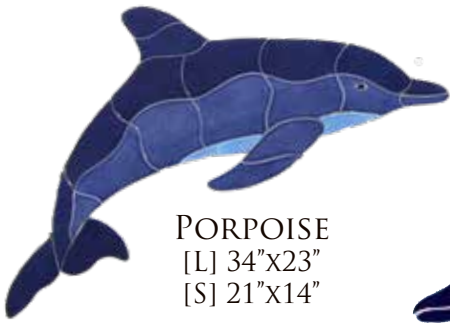

MERMAID WITH DOLPHIN
47"x57"

PORPOISE
[L] 34"x23"
[S] 21"x14"