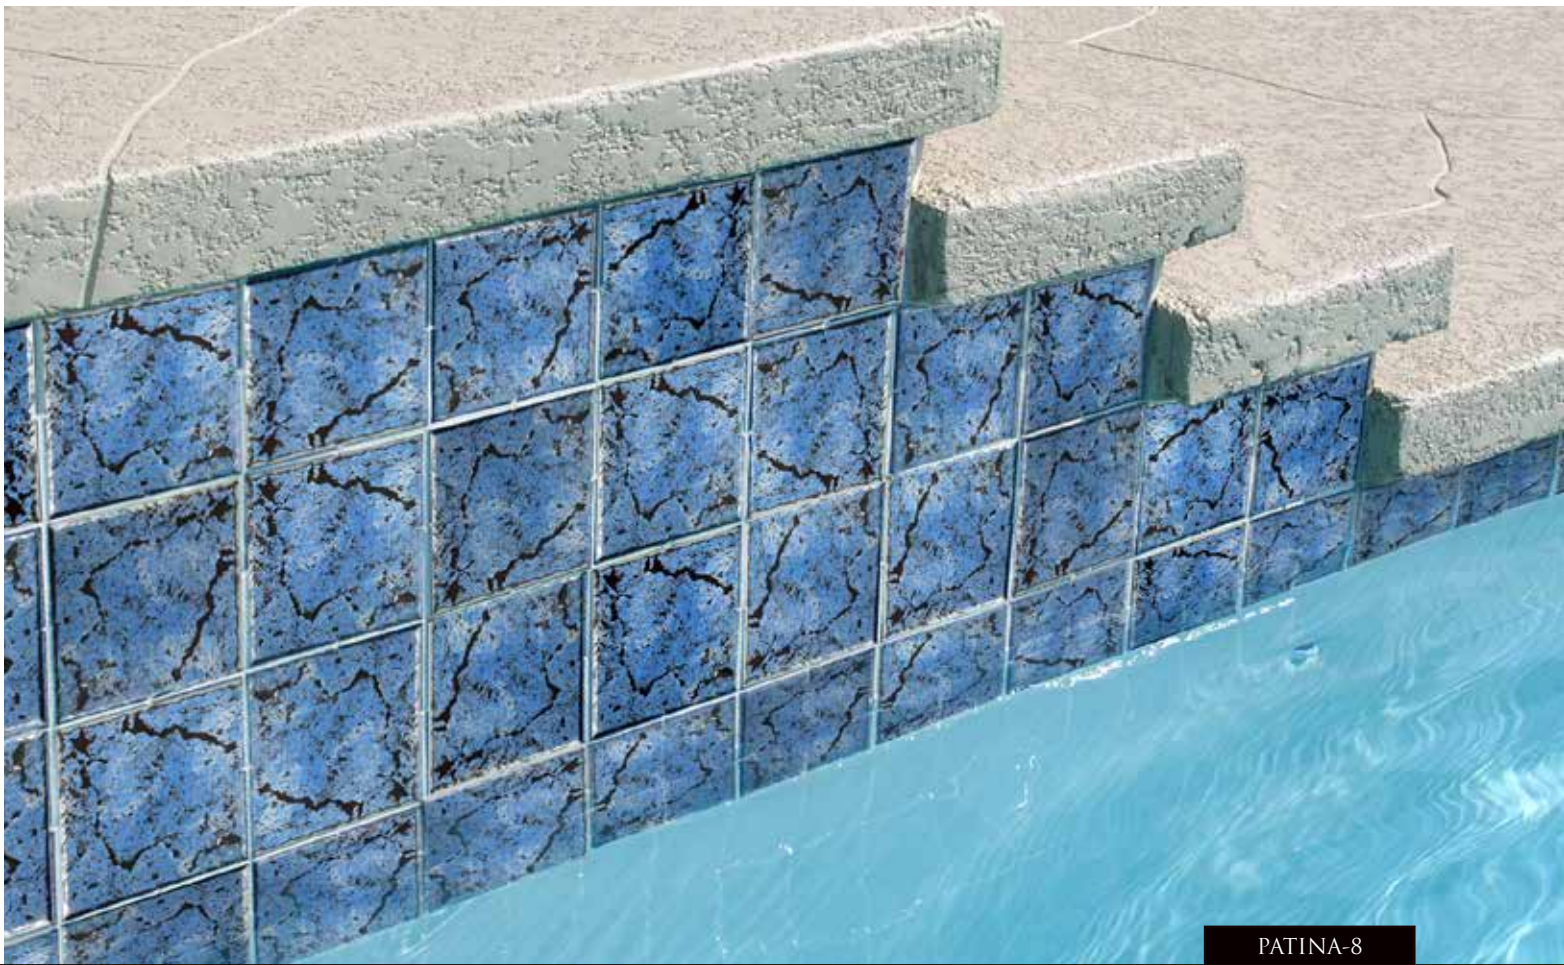

TRIMS:  6" ORE

6" X 6" 4 PCS = 1.00 SF
44 PCS / 11 SF PER BOX

PATINA-6
TAHOE BLUE

PATINA-7
CARRIBEAN BLUE

PATINA-8
TROPICAL BREEZE

PATINA-9
DESERT GOLD

PATINA-6 COURTESY OF QUICKSHOT POOLS, CA

PATINA-8