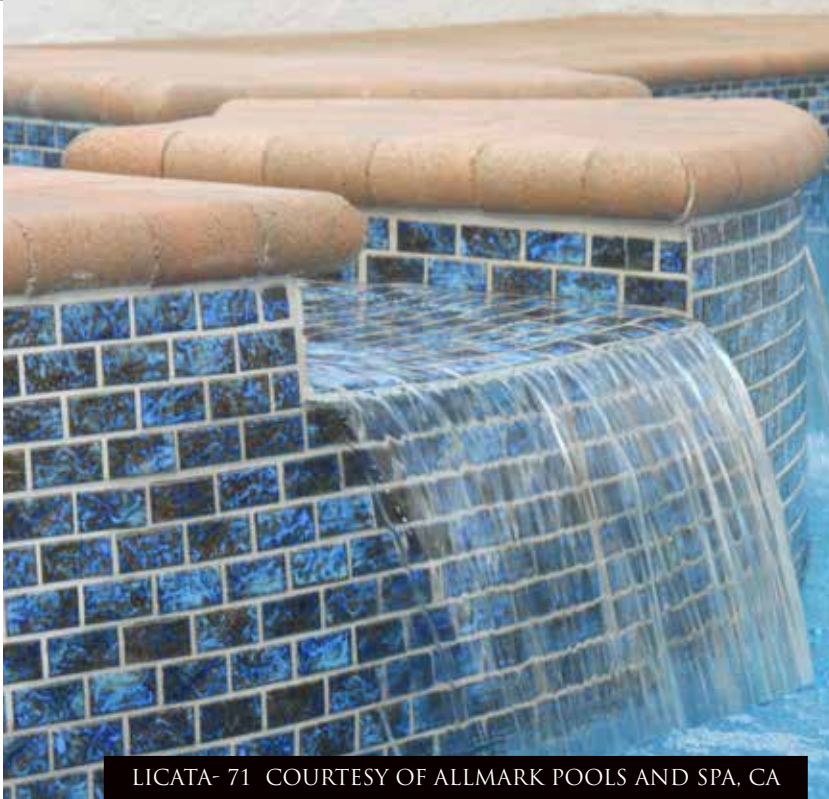

STQ-331
OYSTER BLUE

STQ-338
CRYSTAL EMERALD BLUE

STQ-331

UPGRADE LICATA

1 ¹/₈" X 2 ¹/₄" 1 SHEET = 1.00 SF
20 SHEETS / 20 SF PER BOX

LICATA- 71 COURTESY OF ALLMARK POOLS AND SPA, CA

LICATA-71
BLUE BLEND

LICATA-72
ONYX GOLD