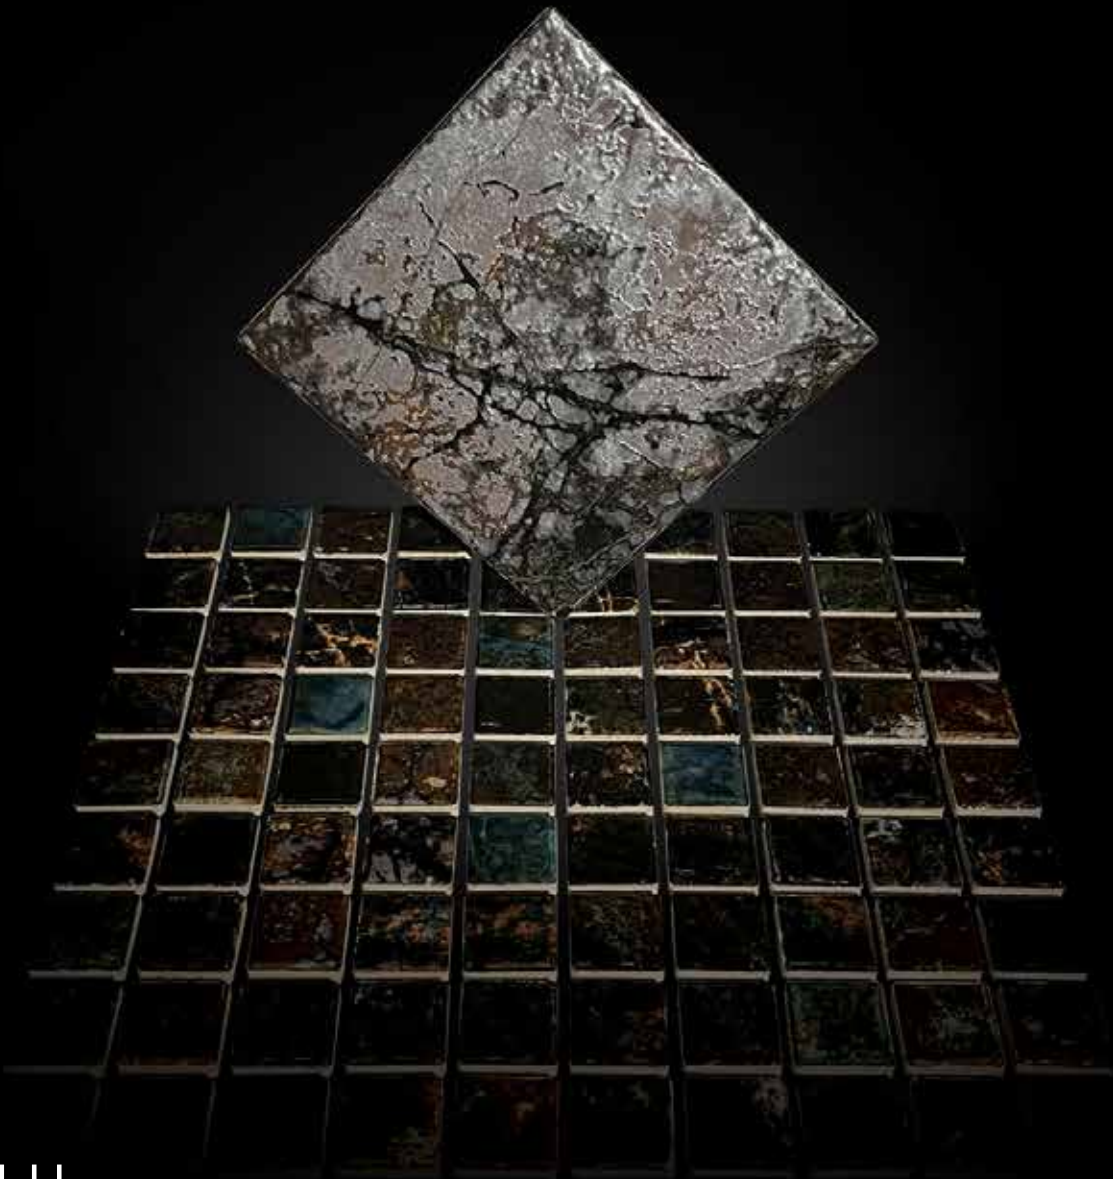

AQUABLU

Official Distributor
(800) 971 1442
www.aquablumosaics.com

VOL. 22