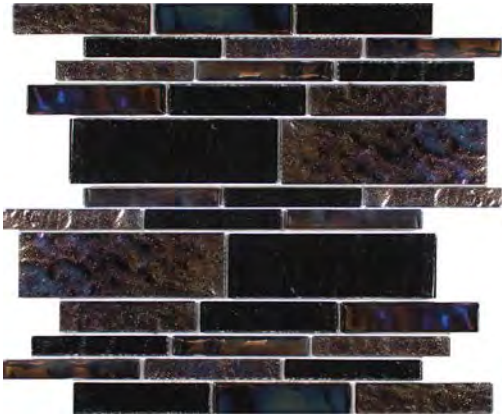

TREASURE 6mm (Mesh Mount) (Cont'd)

Blackstone
Random Linear Glass Mosaic
11.75 x11.75 Sheet (1.04 Pcs. per SF)