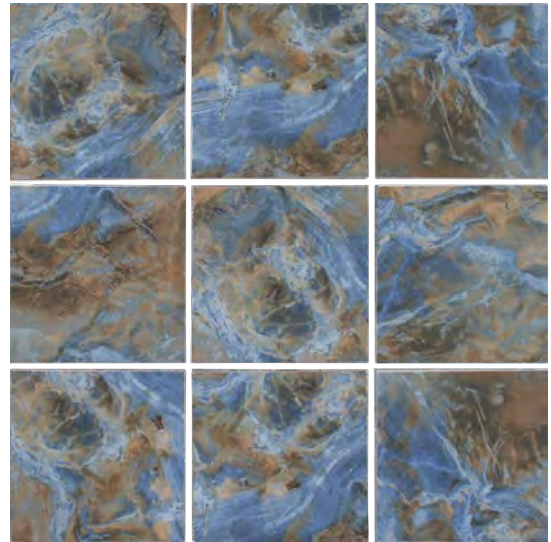

OCEAN BLUE V3

Blue 6x6 (Range)

** AVAILABLE IN 6X6 BULLNOSE.