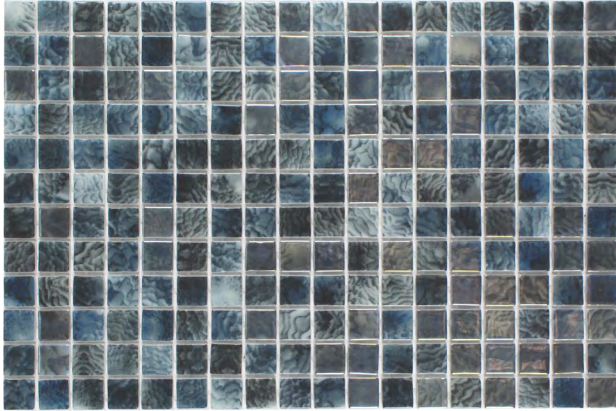

VANGUARD 1X1 4mm (Dot Mount)

Arrecife Grey 1x1 Glass Mosaic
12.25x18.375 Sheet (0.641 Pc. per SF)
(Also Available in Non-Skid)