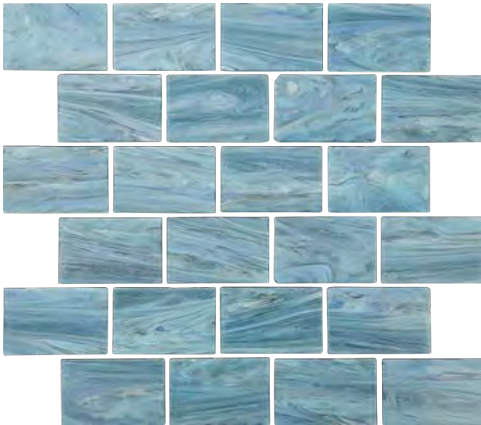

Aegean
2x3 Staggered Glass Mosaic
11.75x11.75 Sheet (1.04 Pcs. per SF)

Caspian
2x3 Staggered Glass Mosaic
11.75x11.75 Sheet (1.04 Pcs. per SF)

Ionian
2x3 Staggered Glass Mosaic
11.75x11.75 Sheet (1.04 Pcs. per SF)