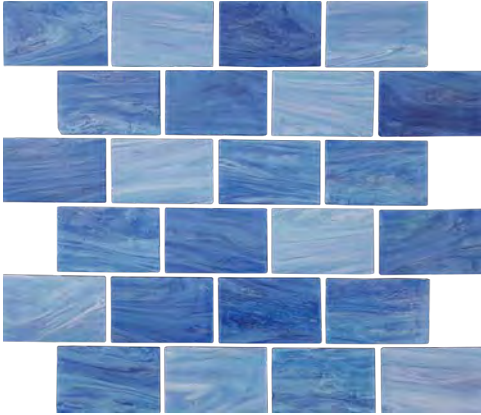

Aegean
2x3 Staggered Glass Mosaic
11.75x11.75 Sheet (1.04 Pcs. per SF)

Caspian
2x3 Staggered Glass Mosaic
11.75x11.75 Sheet (1.04 Pcs. per SF)

Ionian
2x3 Staggered Glass Mosaic
11.75x11.75 Sheet (1.04 Pcs. per SF)