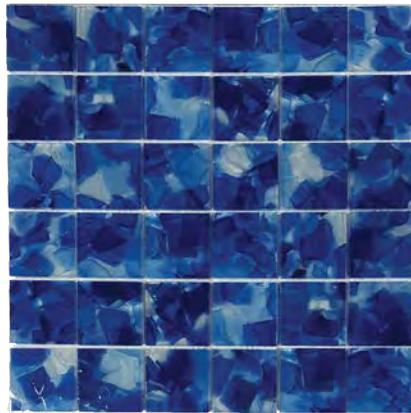

Iris 2x2 Glass Mosaic
11.785x11.785 Sheet (1.02 Pcs. per SF)