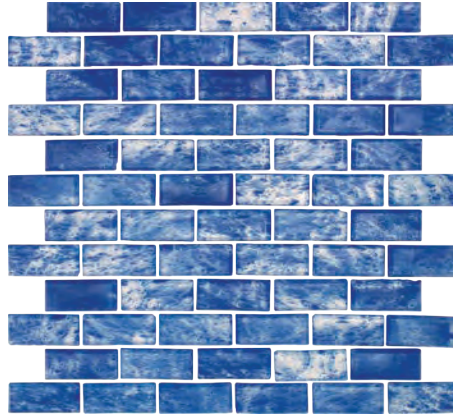

Barbados 1x2 Glass Mosaic
12.5x11.5 Sheet (1 Pc. per SF)