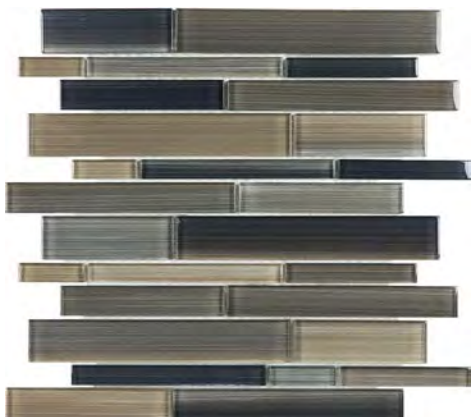

Rock
Random Linear Mixed Mosaic
12x12 Sheet (1 Pc. per SF)