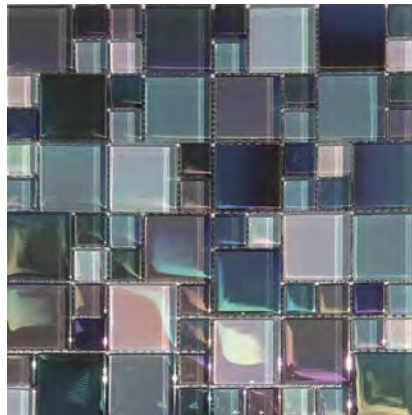

St. George Random Glass Mosaic
12x12 Sheet (1 Pc. per SF)