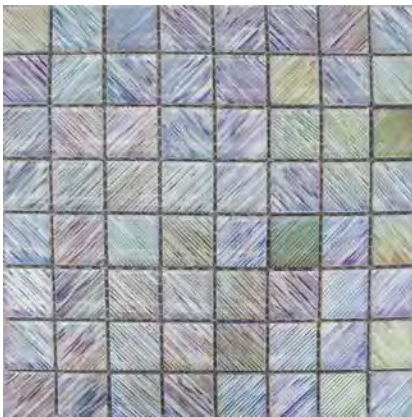

ULTRAVIOLET 6mm (Mesh Mount)

Light Grey Glass Mosaic
12 x12 Sheet (1 Pc. per SF)