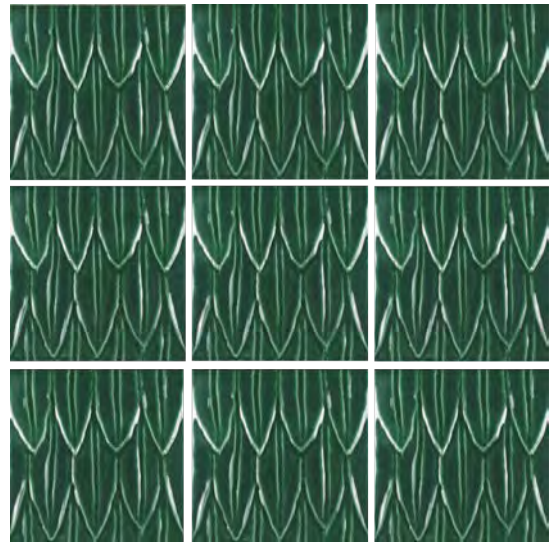

SHADE VARIATION

- V2** - Slight differences in texture and/or pattern of each color
- V3** - Moderate differences in both texture and/or pattern and color variance across each color
- V4** - Random texture and/or pattern and color variation from tile to tile tiles so that one tile may be a different color from the next

Blu 6x6 (Range)

Verde 6x6 (Range)

Bianco Stuttura Foglia 6x6 (Range)

Blu Stuttura Foglia 6x6 (Range)

Verde Stuttura Foglia 6x6 (Range)

Tappeto 1 6x6 (Range)

SOL 
V3

Tappeto 4 6x6 (Range)