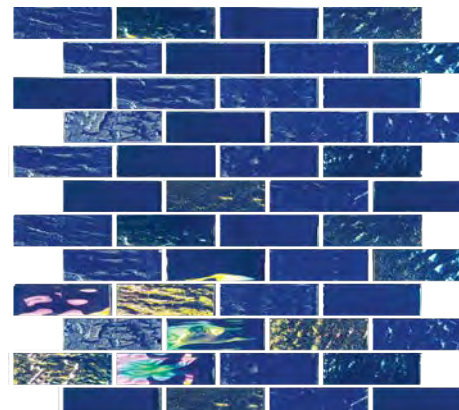

Naval Blue
1x3 Staggered Glass Mosaic
11.5 x11.75 Sheet (1.07 Pcs. per SF)