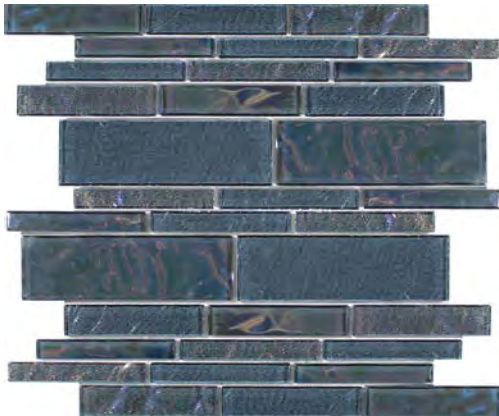

Moonstone
Random Linear Glass Mosaic
11.75 x11.75 Sheet (1.04 Pcs. per SF)