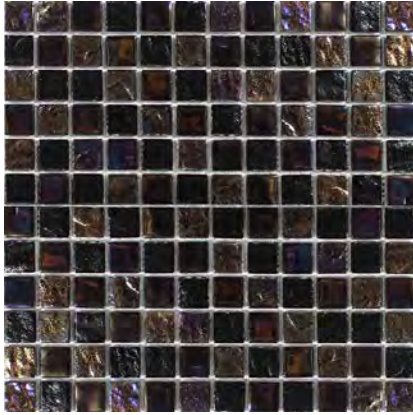

TREASURE 6mm (Mesh Mount)

Blackstone 1x1 Glass Mosaic
11.75 x11.75 Sheet (1.04 Pcs. per SF)