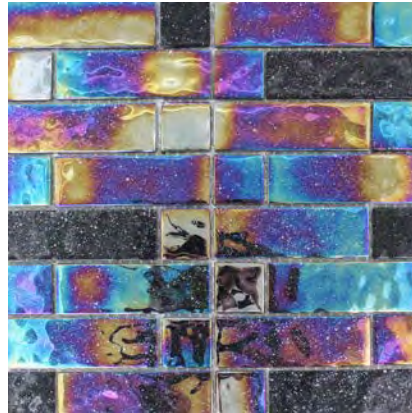

Galaxy Multi-linear Glass Mosaic
12 x12 Sheet (1 Pc. per SF)