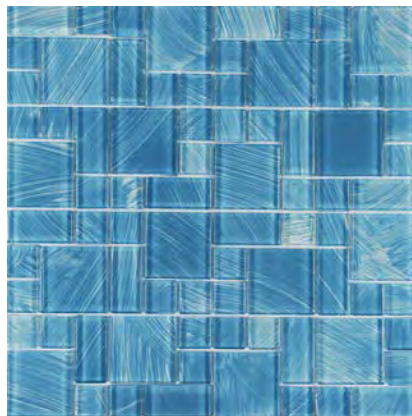

Black Random Glass Mosaic
11.75 x11.75 Sheet (1.04 Pcs. per SF)

Light Blue Random Glass Mosaic
11.75 x11.75 Sheet (1.04 Pcs. per SF)

Mix Blue Random Glass Mosaic
11.75 x11.75 Sheet (1.04 Pcs. per SF)

Navy Blue Random Glass Mosaic
11.75 x11.75 Sheet (1.04 Pcs. per SF)