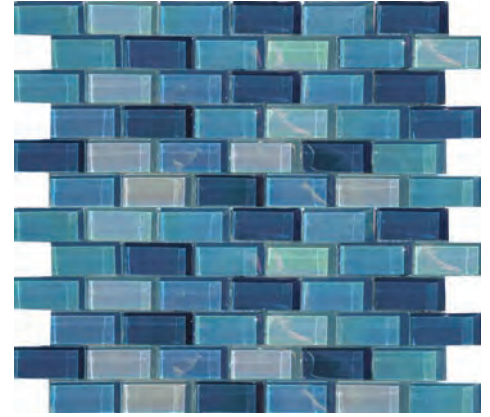

Shown: Garden Wall Aegean 2x3 Mosaic & Ledgerstone Silver (Page 29)

LUX AQUA 8mm (Mesh Mount)

Bazaar
1x2 Staggered Glass Mosaic
12x12 Sheet (1 Pc. per SF)

Magic
1x2 Staggered Glass Mosaic
12x12 Sheet (1 Pc. per SF)