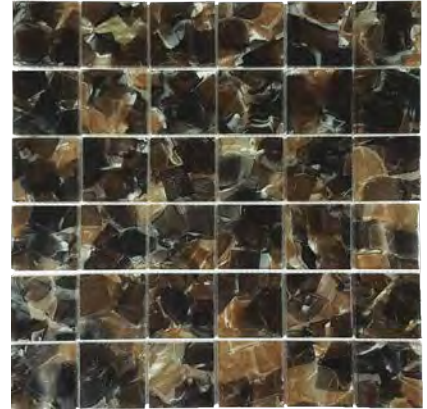

Cosmos 2x2 Glass Mosaic
11.785x11.785 Sheet (1.02 Pcs. per SF)