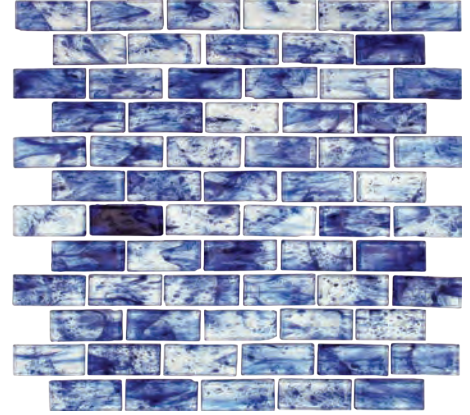

Caicos 1x2 Glass Mosaic
12.5x11.5 Sheet (1 Pc. per SF)