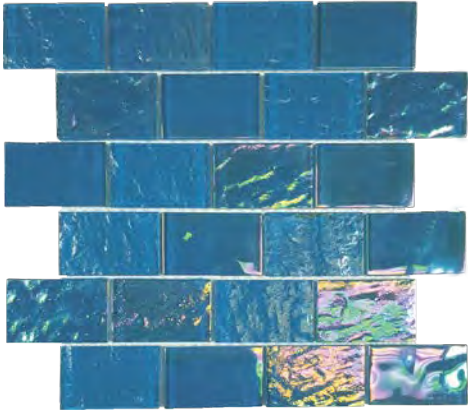

Light Calacata 2x6 Glass Mosaic
12x12 Sheet (1 Pc. per SF)

Urban Dark Grey 2x6 Glass Mosaic
12x12 Sheet (1 Pc. per SF)

Urban Light Grey 2x6 Glass Mosaic
12x12 Sheet (1 Pc. per SF)

NAUTICAL 6mm (Mesh Mount)