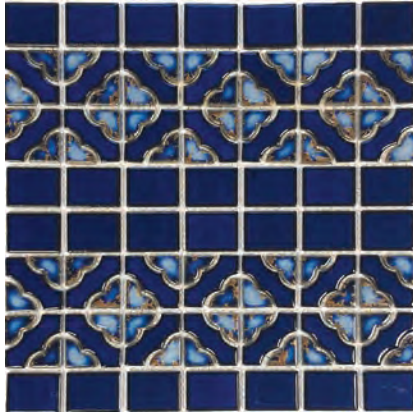

AQUA

Terra Blue Mosaic
12x12 Sheet (1 Pc. per SF)