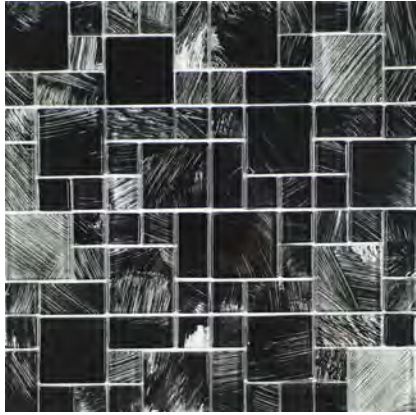

ULTRAVIOLET 6mm (Mesh Mount)

Light Grey Glass Mosaic
12 x12 Sheet (1 Pc. per SF)

Sky Blue Glass Mosaic
12 x12 Sheet (1 Pc. per SF)

Turquoise Glass Mosaic
12 x12 Sheet (1 Pc. per SF)

WATERCOLORS 6mm (Mesh Mount)