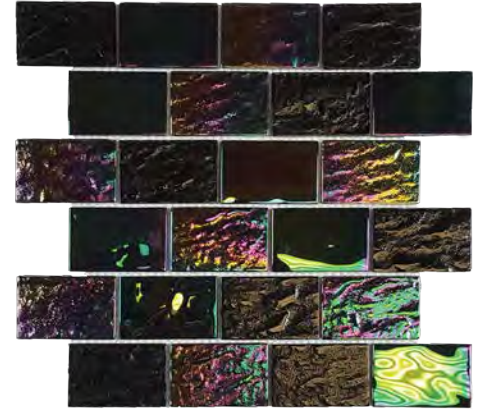

Laguna Black
2x3 Staggered Glass Mosaic
11.5 x11.75 Sheet (1.07 Pcs. per SF)