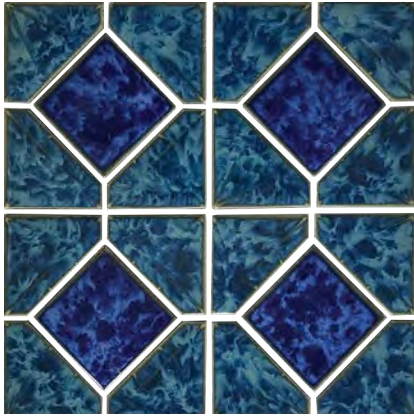

DIAMOND REFLECTION

Atlantic Green Akron Mosaic
12.25x12.25 Sheet (0.96 Pc. per SF)