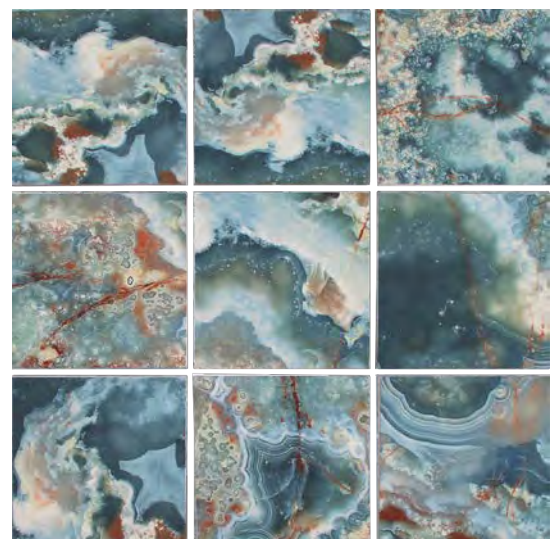

Multicolor 6x6 (Range)