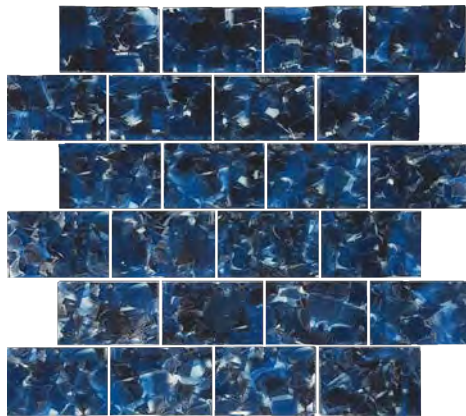

Oxford
2x3 Staggered Glass Mosaic
11.785x11.785 Sheet
(1.02 Pcs. per SF)