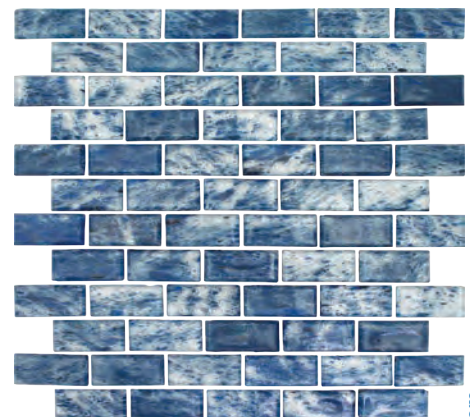

Lagoon 1x2 Glass Mosaic
12.5x11.5 Sheet (1 Pc. per SF)

Maldives 1x2 Glass Mosaic
12.5x11.5 Sheet (1 Pc. per SF)

Ocean 1x2 Glass Mosaic
12.5x11.5 Sheet (1 Pc. per SF)

Torrent Grey
Random Glass Mosaic
10.5 x10.5 Sheet (1.31 Pcs. per SF)