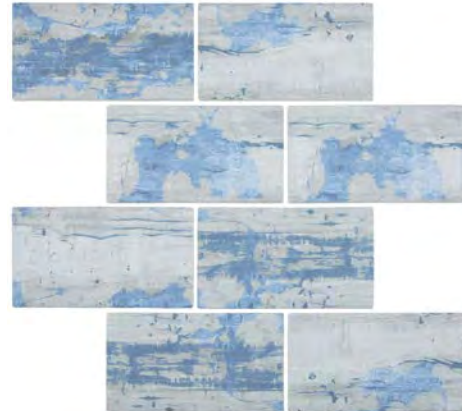

Aspen
3x6 Staggered Mosaic
11.5x11.5 Sheet (1.09 Pcs. per SF)