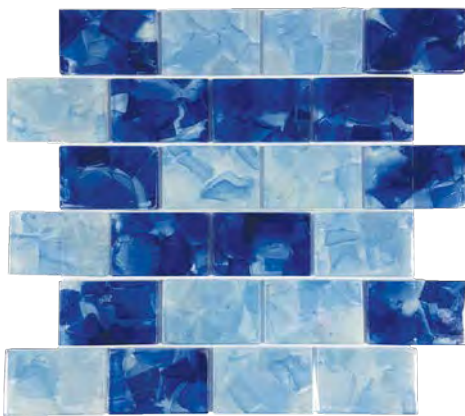

Hyacinth 2x3 Staggered Glass Mosaic
11.785x11.785 Sheet (1.02 Pcs. per SF)

Iris 2x3 Staggered Glass Mosaic
11.785x11.785 Sheet (1.02 Pcs. per SF)

Lilies 2x3 Staggered Glass Mosaic
11.785x11.785 Sheet (1.02 Pcs. per SF)

Oxford
2x3 Staggered Glass Mosaic
11.785x11.785 Sheet
(1.02 Pcs. per SF)

Pool Blend
2x3 Staggered Glass Mosaic
11.785x11.785 Sheet
(1.02 Pcs. per SF)

Anemone 3x6
(8 Pcs. per SF)

Iris 3x6
(8 Pcs. per SF)

Please Read – Important information regarding Flower Glass: