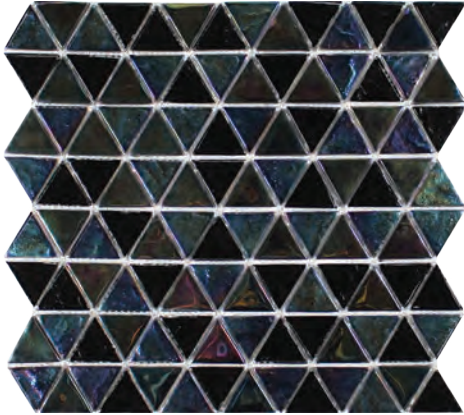

TRIANGLE 6mm (Mesh Mount)

Black Stone Glass Mosaic
11.75 x11.75 Sheet (1.04 Pcs. per SF)