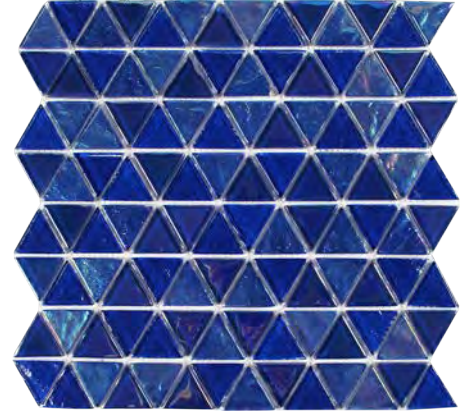

Hazel Glossy & Matte
(Multi-Linear) Random Mosaic
11.75x11.75 Sheet (1.04 Pcs. per SF)

TRIANGLE 6mm (Mesh Mount)

Black Stone Glass Mosaic
11.75 x11.75 Sheet (1.04 Pcs. per SF)

Blend Stone Glass Mosaic
11.75 x11.75 Sheet (1.04 Pcs. per SF)