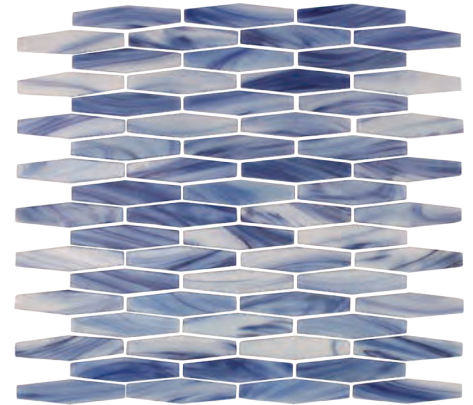

Flores Long Hex Glass Mosaic
11.25x11.75 Sheet (1.09 Pcs. per SF)