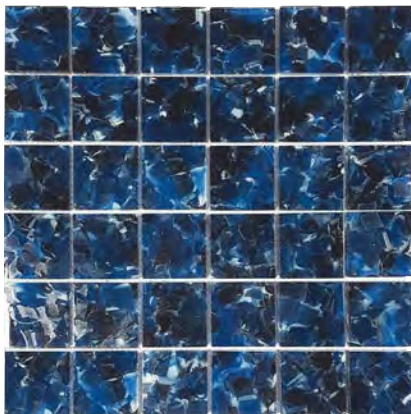

Oxford 2x2 Glass Mosaic
11.785x11.785 Sheet (1.02 Pcs. per SF)