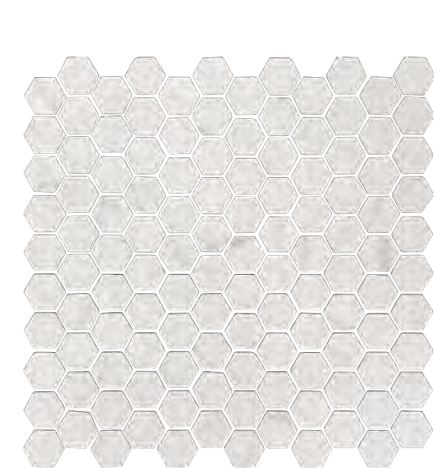

Venato White 1x1 Hex Glass Mosaic
12.25x12.25 Sheets (0.962 Pc. per SF)

Please Read – Important information regarding Onix Eco Stone:

This Artisan-edge glass mosaic is made with a variety of recycled glass pieces and may include irregular edges, rustic appearances, minimal imperfections or slight variations in sizing and squareness. These characteristics are inherent to this product due to the manufacturing process. The slight size or shape variations may affect the grout joint appearance, further enhancing the natural aspect of this product. Use constitutes acceptance.