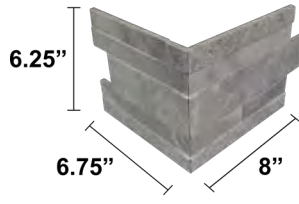

Light Grey 2x10 Glossy & Matte Field Tile

White 2x10 Glossy & Matte Field Tile

MARMI

Black 6.25x15.25 Field Tile

Grey 6.25x15.25 Field Tile

White 6.25x15.25 Field Tile

10x6.25x4.25 Corner*
(Available in all Colors)