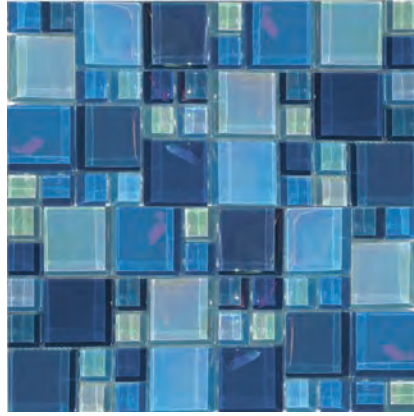

Bazaar
Random Glass Mosaic
12x12 Sheet (1 Pc. per SF)