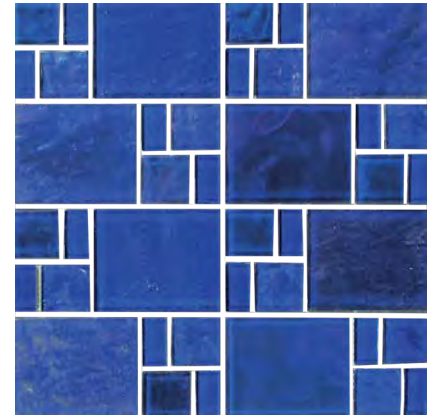

Cobalt Random Glass Mosaic
11.75 x11.75 Sheet (1.04 Pcs. per SF)