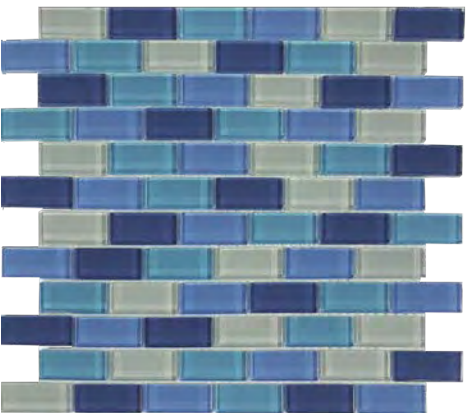

Maui
1x1 Mixed Glass Mosaic
12x12 Sheet (1 Pc. per SF)

Cyprus
1x2 Staggered Glass Mosaic
12x12 Sheet (1 Pc. per SF)

Jamaica
1x2 Staggered Glass Mosaic
12x12 Sheet (1 Pc. per SF)

Key Largo
1x2 Staggered Glass Mosaic
12x12 Sheet (1 Pc. per SF)