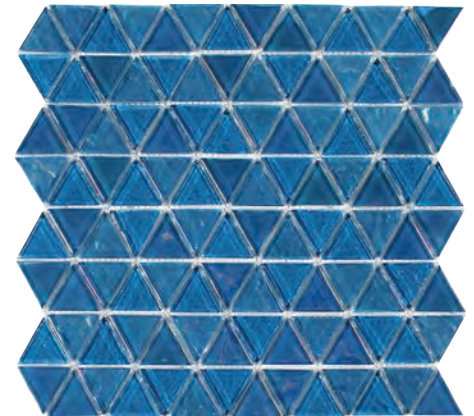

Topaz Stone Glass Mosaic
11.75 x11.75 Sheet (1.04 Pcs. per SF)