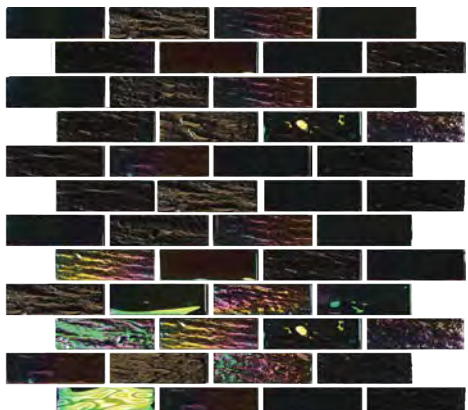

Laguna Black
1x3 Staggered Glass Mosaic
11.5 x11.75 Sheet (1.07 Pcs. per SF)