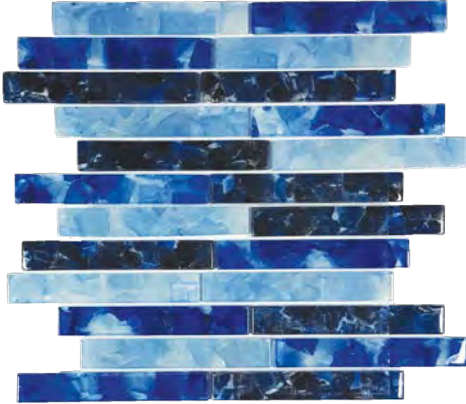

FLOWER GLASS 8mm (Face Tape Mount) (Cont'd)

Blues Blend
1x6 Staggered Glass Mosaic
11.75x12.125 Sheet
(1.02 Pcs. per SF)