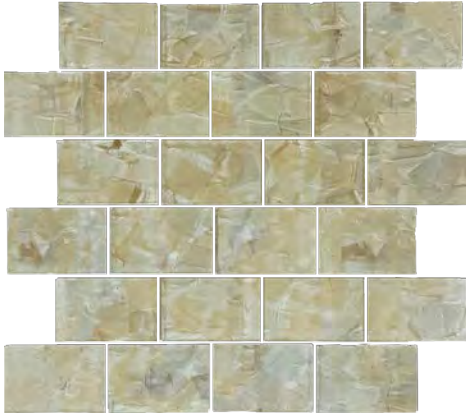

FLOWER GLASS Color Body 8mm (Face Tape Mount)

Anemone 2x3 Staggered Glass Mosaic
11.785x11.785 Sheet (1.02 Pcs. per SF)