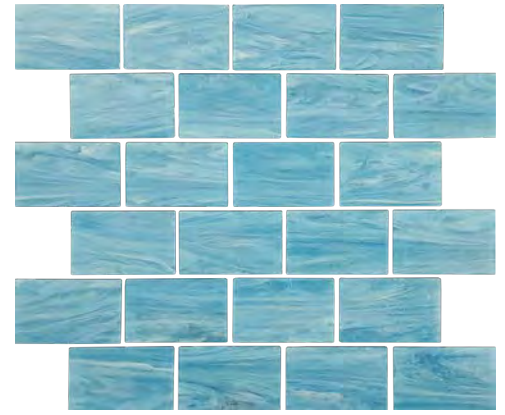

Aegean
2x3 Staggered Glass Mosaic
11.75x11.75 Sheet (1.04 Pcs. per SF)

Caspian
2x3 Staggered Glass Mosaic
11.75x11.75 Sheet (1.04 Pcs. per SF)

Ionian
2x3 Staggered Glass Mosaic
11.75x11.75 Sheet (1.04 Pcs. per SF)