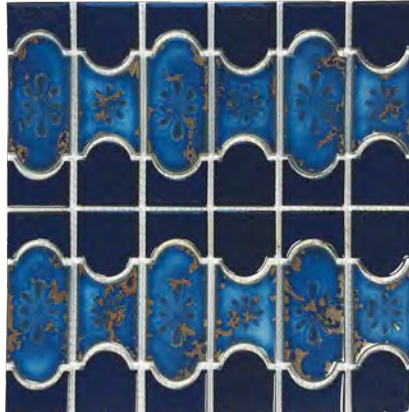

Cobalt w/Terra Mosaic
12x12.5 Sheet (0.93 Pc. per SF)