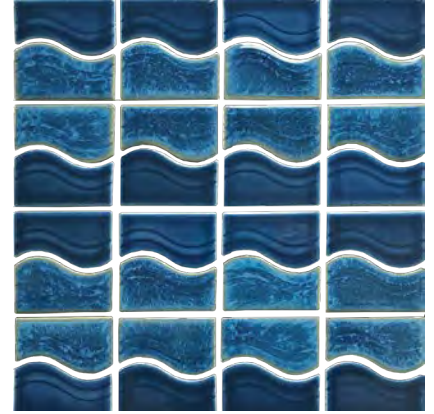

Smoke Blue Mosaic
12.25x12.25 Sheet (0.95 Pc. per SF)