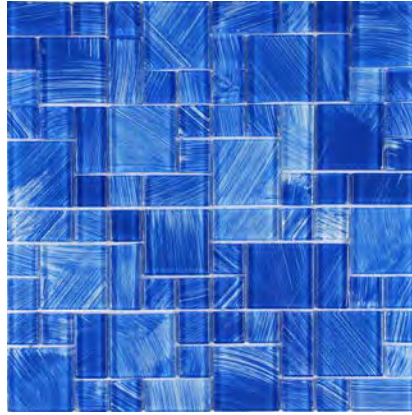

Light Blue Random Glass Mosaic
11.75 x11.75 Sheet (1.04 Pcs. per SF)