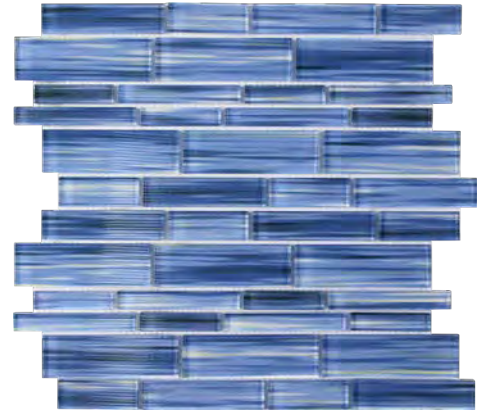

Spray Rock
Random Linear Mosaic
11.75x11.75 Sheet (1.04 Pcs. per SF)