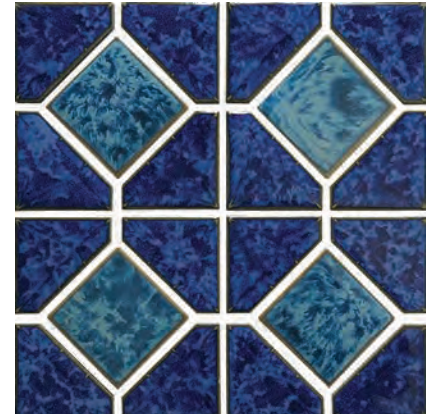

Pacific Blue Akron Mosaic
12.25x12.25 Sheet (0.96 Pc. per SF)