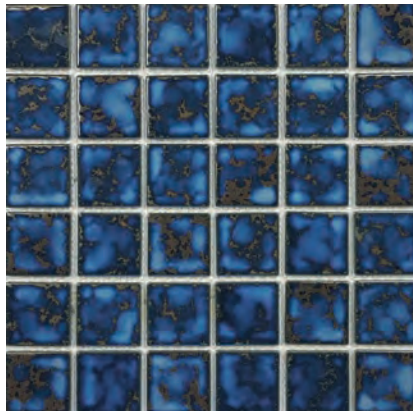

Terra Blue 2x2 Mosaic
12.5x12.5 Sheet (0.92 Pc. per SF)