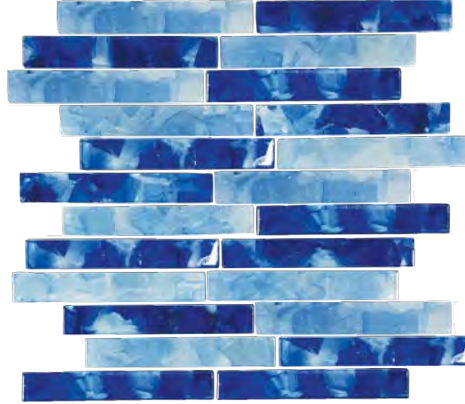

Pool Blend
1x6 Staggered Glass Mosaic
11.75x12.125 Sheet
(1.02 Pcs. per SF)