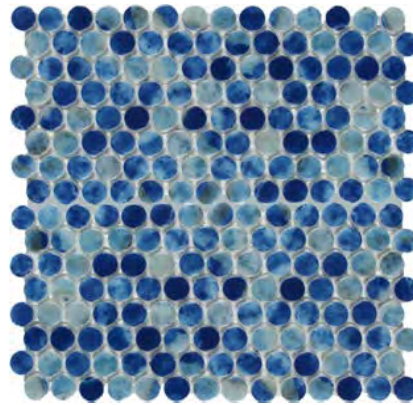

Saona 1x1 Penny Glass Mosaic

Please Read - Important information regarding Vanguard :

This Artisan-edge glass mosaic is made with a variety of recycled glass pieces and may include irregular edges, rustic appearances, minimal imperfections or slight variations in sizing and squareness. These characteristics are inherent to this product due to the manufacturing process. The slight size or shape variations may affect the grout joint appearance, further enhancing the natural aspect of this product. Use constitutes acceptance.