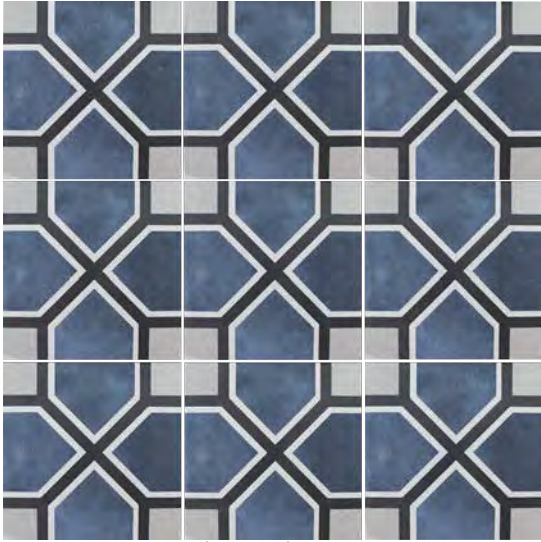

Antoninette 6x6 (Range)