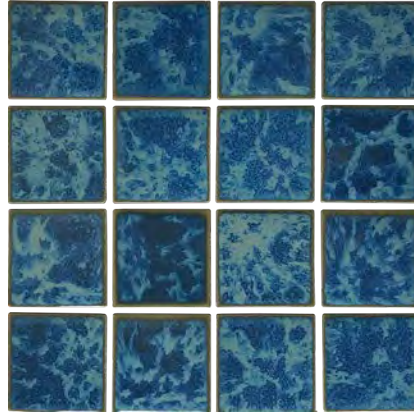

REFLECTION MOSAICS

Atlantic Green 3x3 Mosaic
12.25x12.25 Sheet (0.95 Pc. per SF)