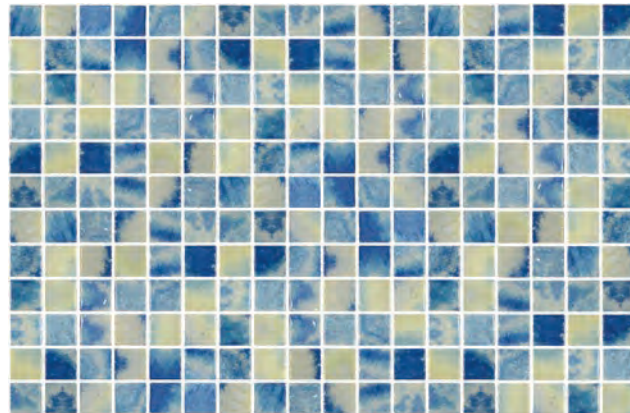

Bluestone 1x1 Glass Mosaic
12.25x18.375 Sheet (0.641 Pc. per SF)
(Also Available in Non-Skid)