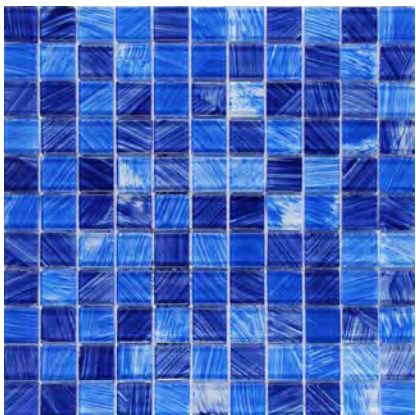

Mix Blue 1x1 Glass Mosaic
11.5 x11.5 Sheet (1.09 Pcs. per SF)