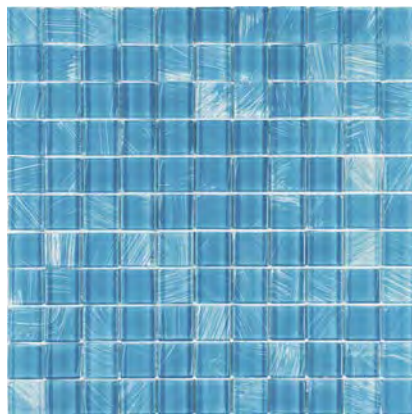

Turquoise 1x1 Glass Mosaic
11.5 x11.5 Sheet (1.09 Pcs. per SF)