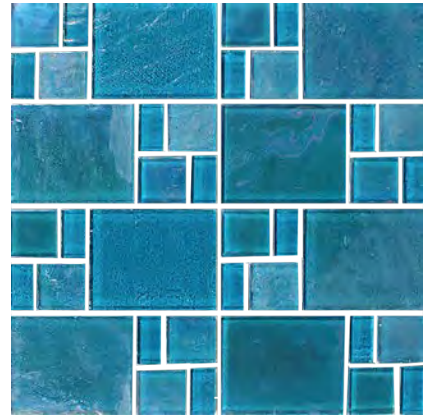

White 3x3 Glass Mosaic
12 x12 Sheet (1 Pc. per SF)

Cobalt Random Glass Mosaic
11.75 x11.75 Sheet (1.04 Pcs. per SF)

Green Random Glass Mosaic
11.75 x11.75 Sheet (1.04 Pcs. per SF)

Grey Random Glass Mosaic
11.75 x11.75 Sheet (1.04 Pcs. per SF)