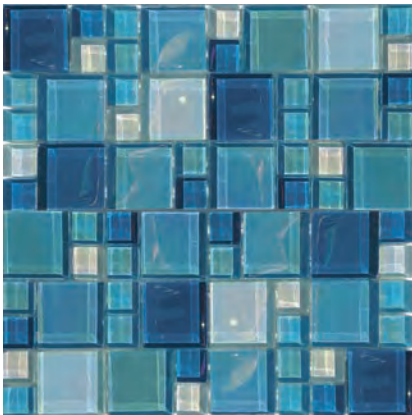

Shimmer
1x2 Staggered Glass Mosaic
12x12 Sheet (1 Pc. per SF)

St. George
1x2 Staggered Glass Mosaic
12x12 Sheet (1 Pc. per SF)

Bazaar
Random Glass Mosaic
12x12 Sheet (1 Pc. per SF)

Magic
Random Glass Mosaic
12x12 Sheet (1 Pc. per SF)