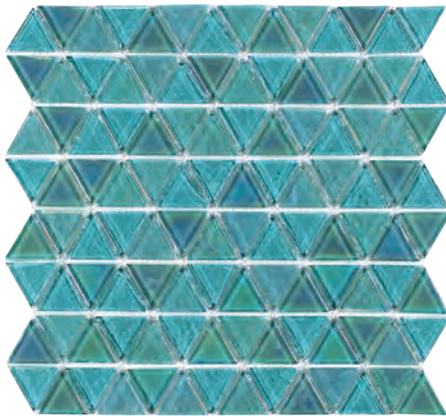

Green Stone Glass Mosaic
11.75 x11.75 Sheet (1.04 Pcs. per SF)