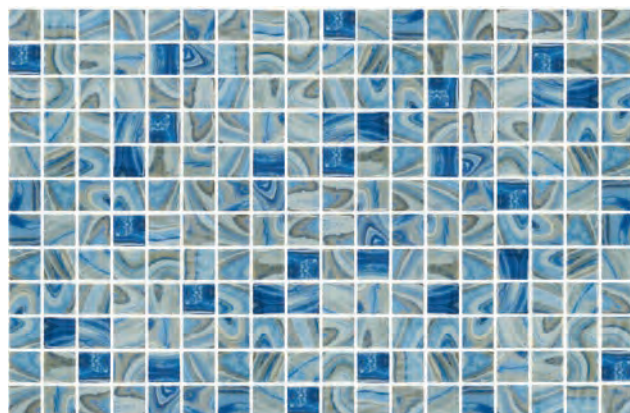

Tourmaline 1x1 Glass Mosaic
12.25x18.375 Sheet (0.641 Pc. per SF)
(Also Available in Non-Skid)

Please Read - Important information regarding Vanguard :

This Artisan-edge glass mosaic is made with a variety of recycled glass pieces and may include irregular edges, rustic appearances, minimal imperfections or slight variations in sizing and squareness. These characteristics are inherent to this product due to the manufacturing process. The slight size or shape variations may affect the grout joint appearance, further enhancing the natural aspect of this product. Use constitutes acceptance.