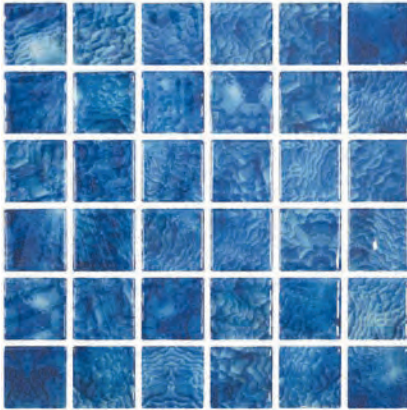

VANGUARD 2x2 5mm (Dot Mount) (Cont'd)

Arrecife Blue 2x2 Glass Mosaic
12.25x12.25 Sheet (0.962 Pc. per SF)