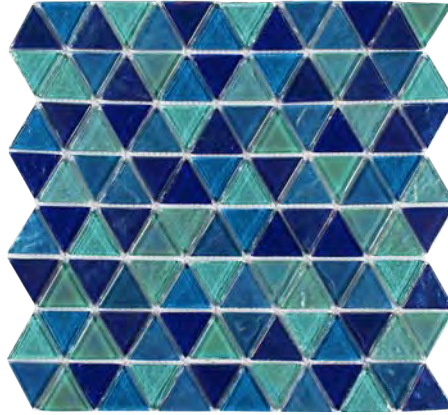

Blend Stone Glass Mosaic
11.75 x11.75 Sheet (1.04 Pcs. per SF)