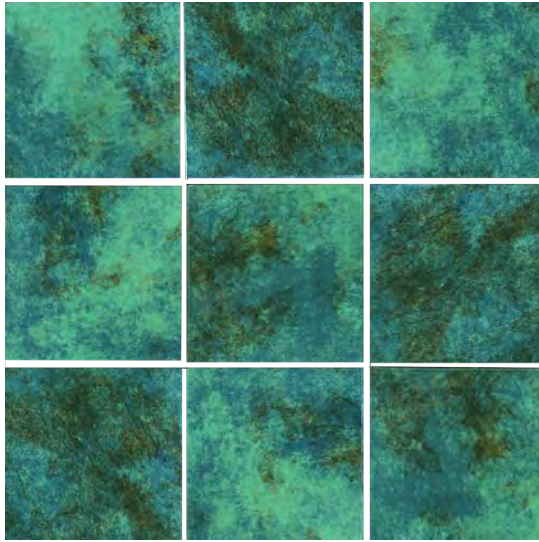

PARADISE V3

Aqua 6x6 (Range)