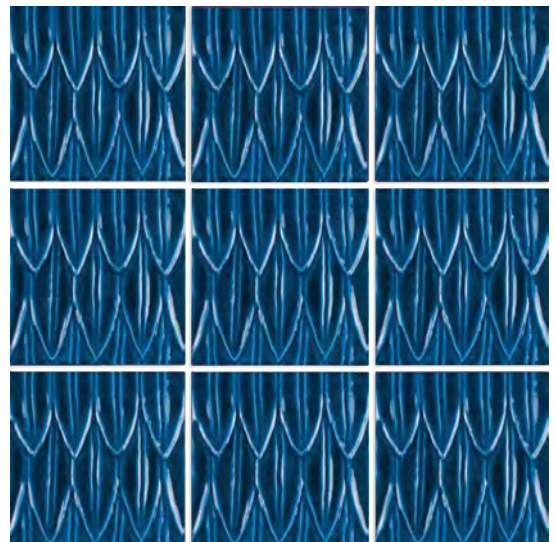

Blu Stuttura Foglia 6x6 (Range)