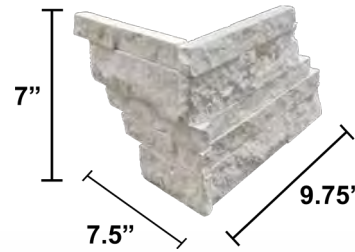

LEDGERSTONE (Cont'd)

MATCHING 9.75X7.5X7 CORNERS
AVAILABLE FOR ALL COLORS.