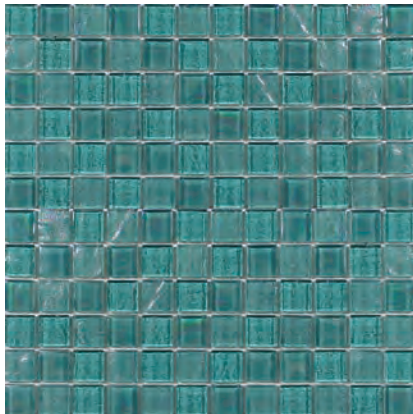

Greenstone 1x1 Glass Mosaic
11.75 x11.75 Sheet (1.04 Pcs. per SF)