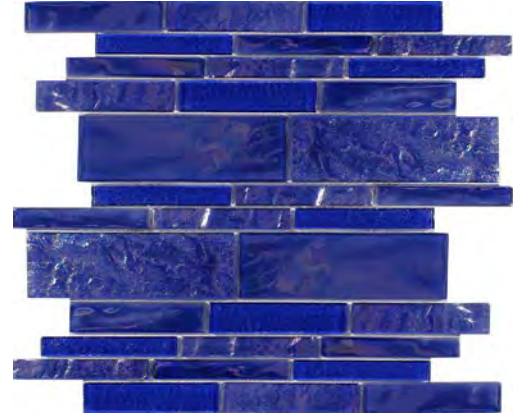

Whitestone 1x1 Glass Mosaic
11.75 x11.75 Sheet (1.04 Pcs. per SF)

TREASURE 6mm (Mesh Mount) (Cont'd)

Blackstone
Random Linear Glass Mosaic
11.75 x11.75 Sheet (1.04 Pcs. per SF)

Blendstone
Random Linear Glass Mosaic
11.75 x11.75 Sheet (1.04 Pcs. per SF)