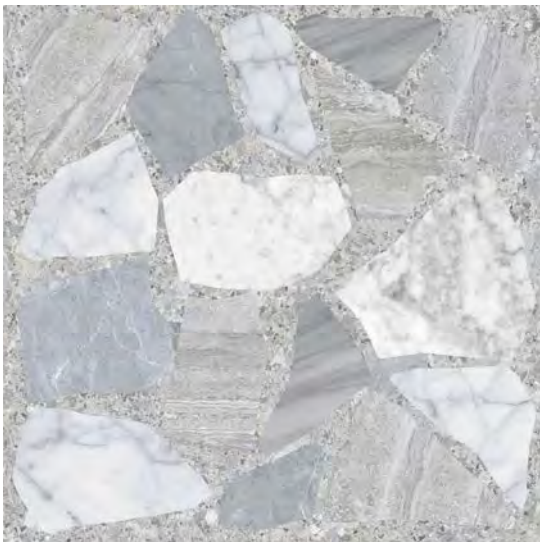

Gioia White Blend 24x24