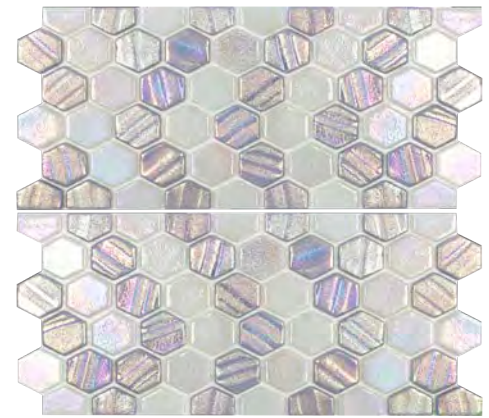

Silver
1x1 Hex Glass Mosaic with Border
12x11.5 Sheet (1.04 Pcs. per SF)
(1 sheet yields 2 pieces for 6" waterline)