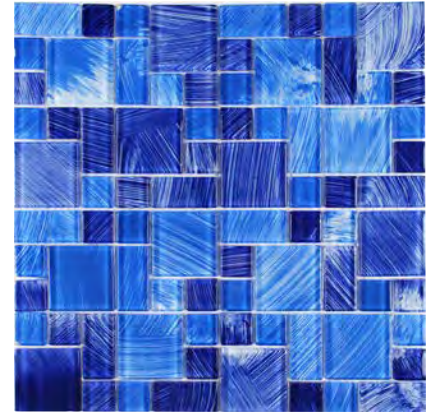

Mix Blue Random Glass Mosaic
11.75 x11.75 Sheet (1.04 Pcs. per SF)