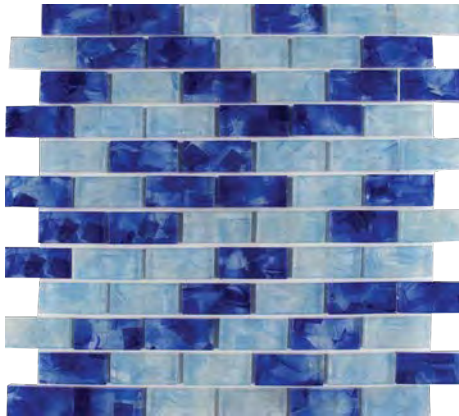

FLOWER GLASS 8mm (Face Tape Mount) (Cont'd)

Blues Blend
1x6 Staggered Glass Mosaic
11.75x12.125 Sheet
(1.02 Pcs. per SF)

Pool Blend
1x6 Staggered Glass Mosaic
11.75x12.125 Sheet
(1.02 Pcs. per SF)

Whites Blend
1x6 Staggered Glass Mosaic
11.75x12.125 Sheet
(1.02 Pcs. per SF)