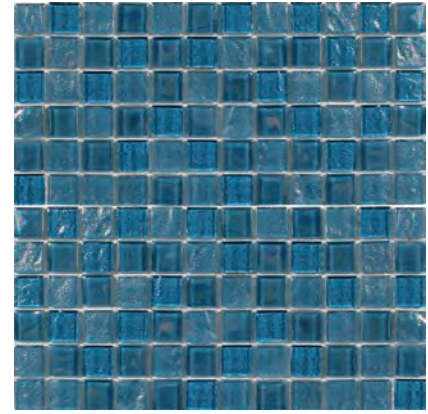

Topazstone 1x1 Glass Mosaic
11.75 x11.75 Sheet (1.04 Pcs. per SF)