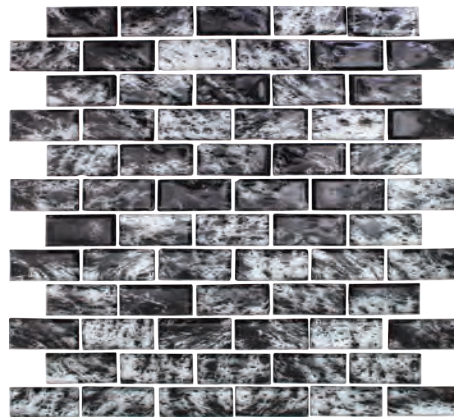

RAIN 6mm Color Body (Face Tape Mount)

Anguilla 1x2 Glass Mosaic
12.5x11.5 Sheet (1 Pc. per SF)

Barbados 1x2 Glass Mosaic
12.5x11.5 Sheet (1 Pc. per SF)

Caicos 1x2 Glass Mosaic
12.5x11.5 Sheet (1 Pc. per SF)