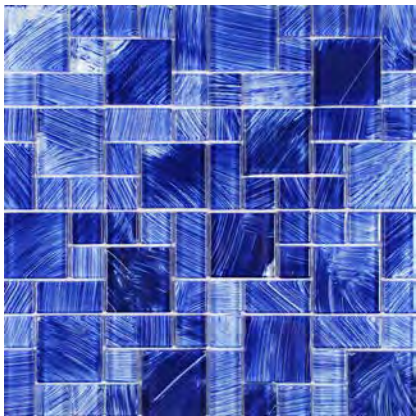

Navy Blue Random Glass Mosaic
11.75 x11.75 Sheet (1.04 Pcs. per SF)