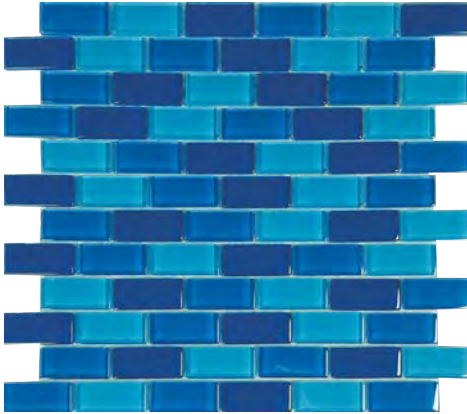

Maui
1x1 Mixed Glass Mosaic
12x12 Sheet (1 Pc. per SF)

Cyprus
1x2 Staggered Glass Mosaic
12x12 Sheet (1 Pc. per SF)

Jamaica
1x2 Staggered Glass Mosaic
12x12 Sheet (1 Pc. per SF)

Key Largo
1x2 Staggered Glass Mosaic
12x12 Sheet (1 Pc. per SF)