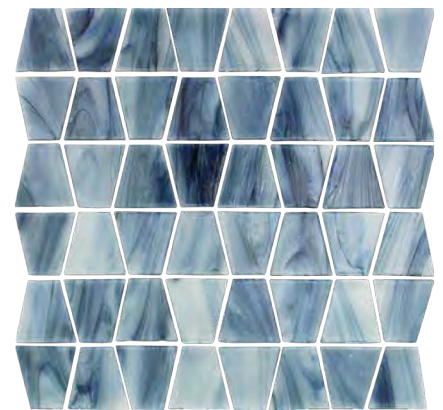

Scotia Trapezoid Mosaic
11.75x11.75 Sheet (1.04 Pcs. per SF)