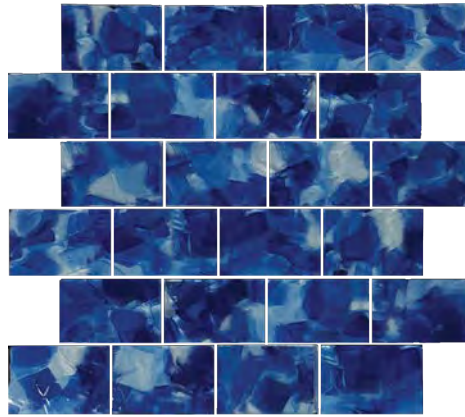

Iris 2x3 Staggered Glass Mosaic
11.785x11.785 Sheet (1.02 Pcs. per SF)