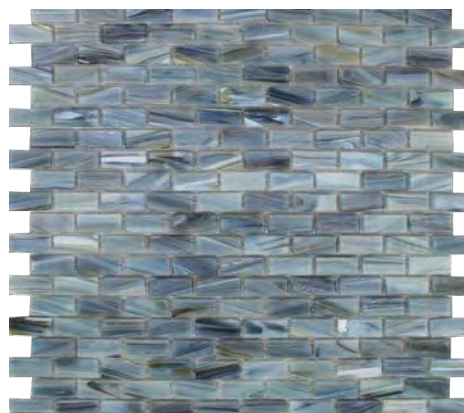

Malachite 1/2 x 1^{1/4} Staggered Mosaic
12.25x12.75 Sheet (0.93 Pc. per SF)