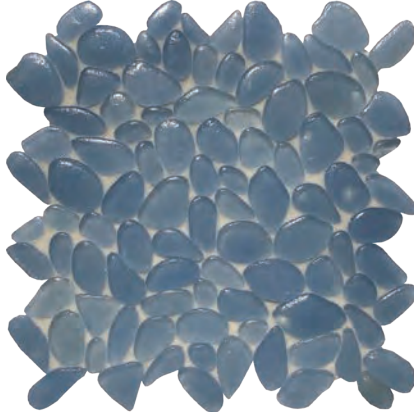

Miami Shores
Random Glass Mosaic
10.5 x10.5 Sheet (1.31 Pcs. per SF)