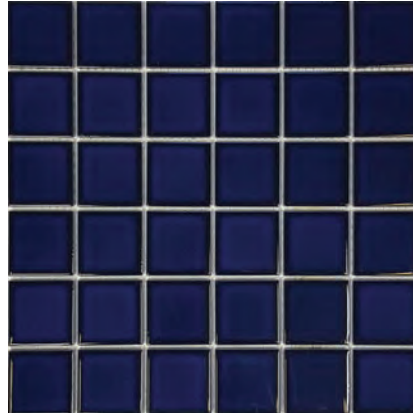

*ALL SIZES ARE NOMINAL.

HARMONY

Cobalt Blue 3x3 Mosaic
12.25x12.25 Sheet (0.95 Pc. per SF)

Cobalt Blue 2x2 Mosaic
12.5x12.5 Sheet (0.92 Pc. per SF)

Cobalt Blue 1x1 Staggered Mosaic
12x12 Sheet (1 Pc. per SF)