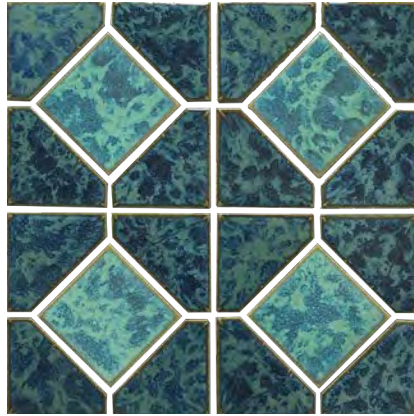

Gulf Blue Akron Mosaic
12.25x12.25 Sheet (0.96 Pc. per SF)