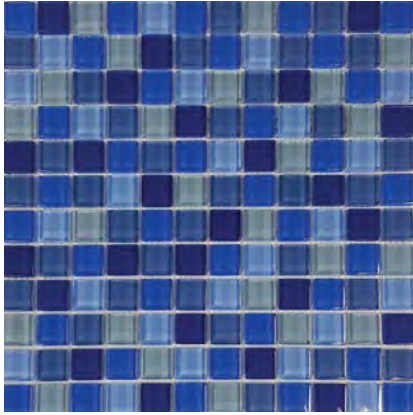

ISLAND BLENDS 8mm (Mesh Mount)

Bali
1x1 Mixed Glass Mosaic
12x12 Sheet (1 Pc. per SF)