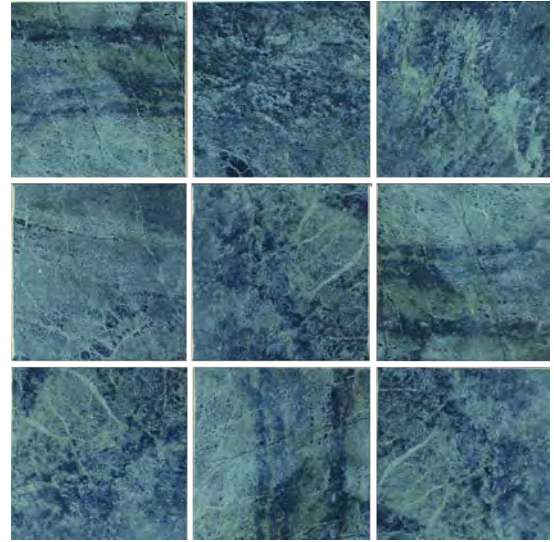

Cobalt 6x6** (Range)

NOHO V2