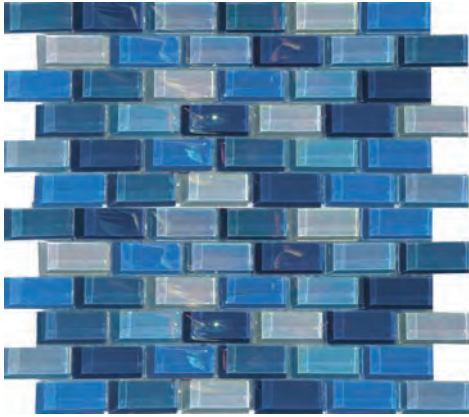

LUX AQUA 8mm (Mesh Mount)

Bazaar
1x2 Staggered Glass Mosaic
12x12 Sheet (1 Pc. per SF)