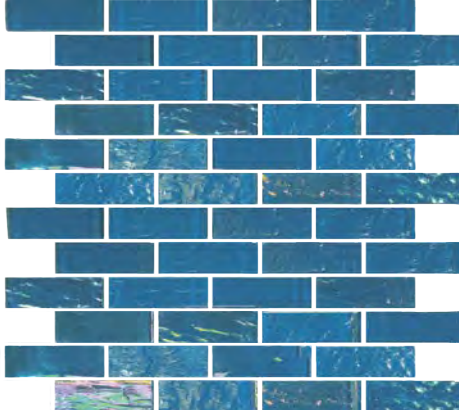

Bimini Blue
1x3 Staggered Glass Mosaic
11.5 x11.75 Sheet (1.07 Pcs. per SF)