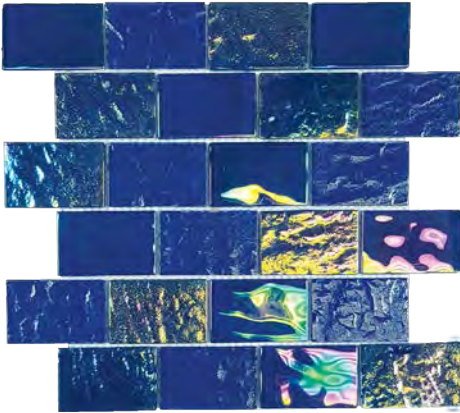

NAUTICAL 6mm (Mesh Mount)

Naval Blue

2x3 Staggered Glass Mosaic

11.5 x 11.75 Sheet (1.07 Pcs. per SF)