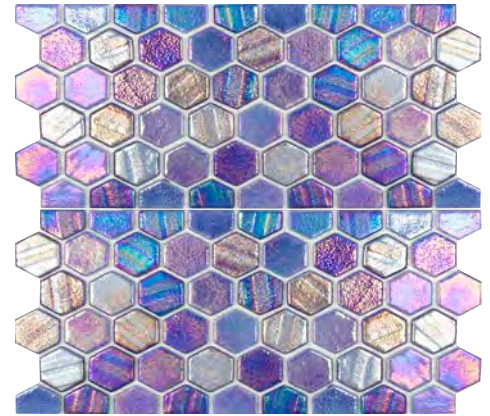

Dark Blue
1x1 Hex Glass Mosaic with Border
12x11.5 Sheet (1.04 Pcs. per SF)
(1 sheet yields 2 pieces for 6" waterline)