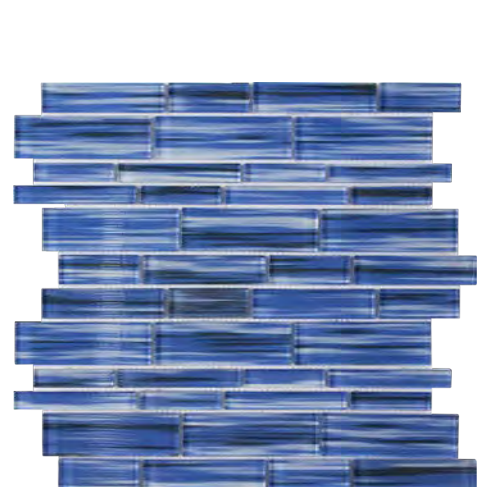

Tarpon Isle
Random Linear Mosaic
11.75x11.75 Sheet (1.04 Pcs. per SF)