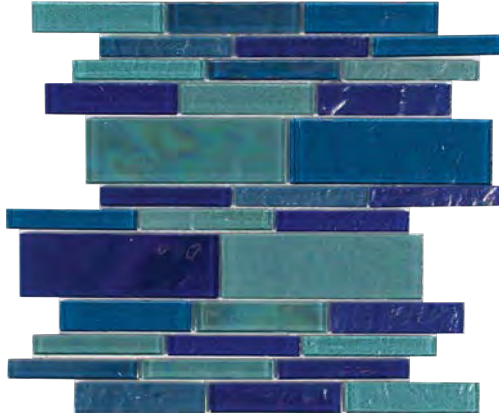

Blendstone
Random Linear Glass Mosaic
11.75 x11.75 Sheet (1.04 Pcs. per SF)