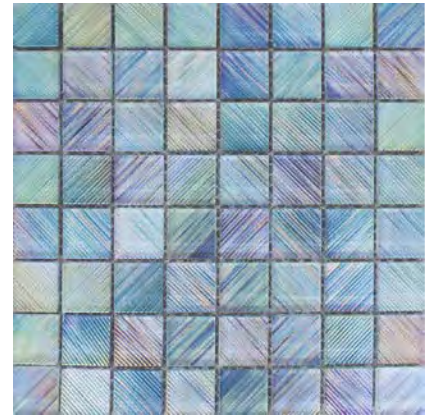

Turquoise Glass Mosaic
12 x12 Sheet (1 Pc. per SF)