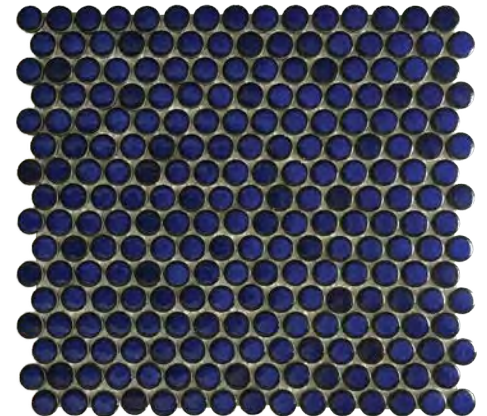

PENNY ROUND

Cobalt Blue 3/4" Mosaic
12x12 Sheet (1 Pc. per SF)

*ALL SIZES ARE NOMINAL.