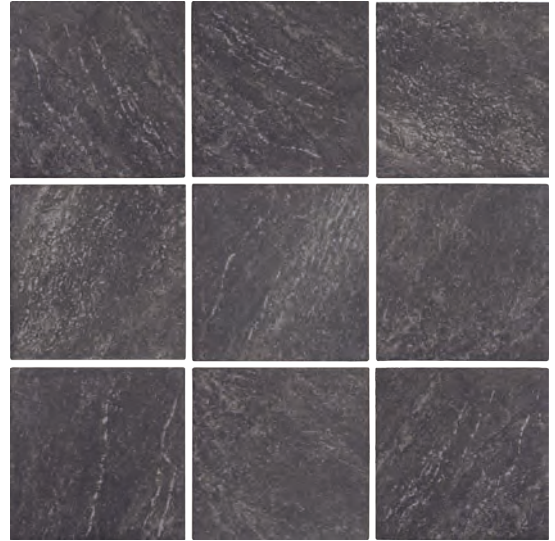

Bianco 6x6 (Range)

Beige 6x6 (Range)

Grigio 6x6 (Range)

Nero 6x6 (Range)

Perla 6x6 (Range)

Porfido 6x6 (Range)

SCAVO II

Almond 6x6 (Range)