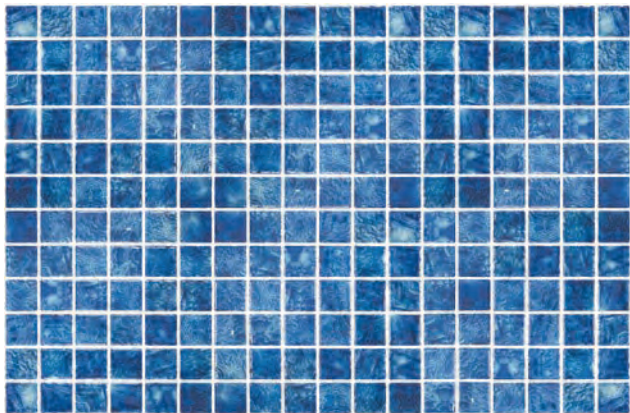

VANGUARD 1X1 4mm (Dot Mount)

Arrecife Blue 1x1 Glass Mosaic
12.25x18.375 Sheet (0.641 Pc. per SF)
(Also Available in Non-Skid)