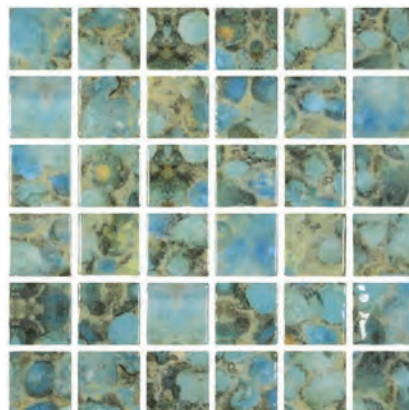

Rodas 2x2 Glass Mosaic
12.25x12.25 Sheet (0.962 Pc. per SF)