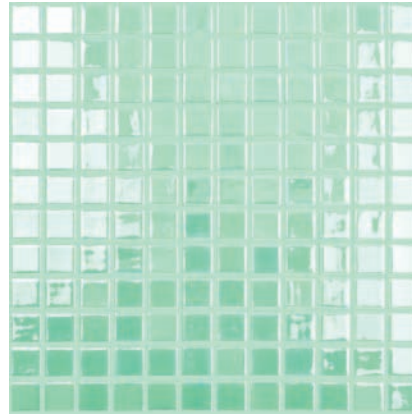

GLOW GLASS 4mm (Mesh Mount)

Aqua/Green Glow
1x1 Glass Mosaic
12x12 Sheet (1 Pc. per SF)