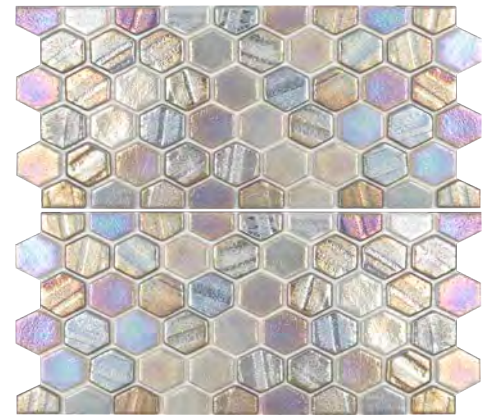

Grey
1x1 Hex Glass Mosaic with Border
12x11.5 Sheet (1.04 Pcs. per SF)
(1 sheet yields 2 pieces for 6" waterline)