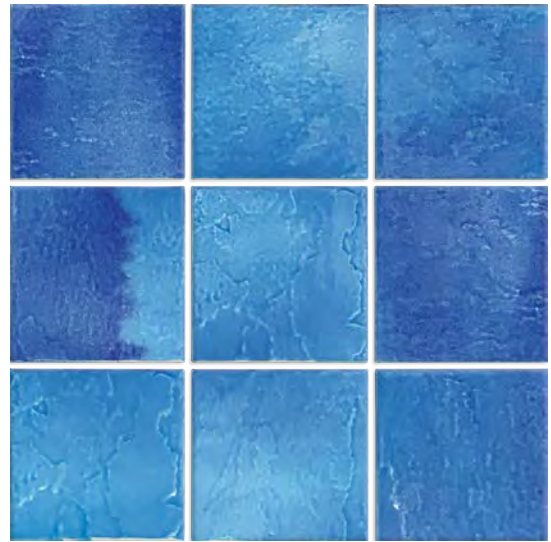

Indiano Azzurro 6x6 (Range) *(Also Available in 6x12)*