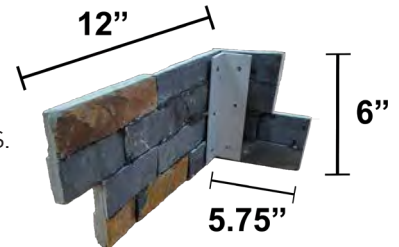

Ledgerstone are all natural stone products from the earth and as such may contain iron deposits that can teach rust stain when exposed to the elements. Please select an appropriate sealer, for natural look use a penetrating stone sealer or for a wet 'darker' look use a stone enhancer sealer.

Shown: Ledgerstone Beachwalk