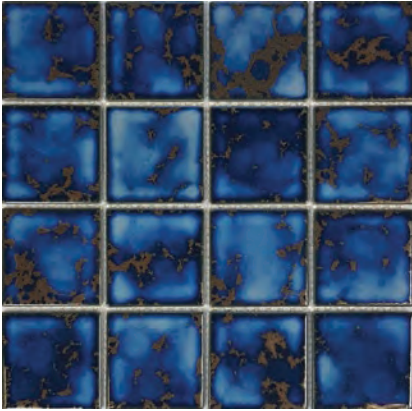

*ALL SIZES ARE NOMINAL.

HARMONY

Cobalt Blue 3x3 Mosaic
12.25x12.25 Sheet (0.95 Pc. per SF)

Cobalt Blue 2x2 Mosaic
12.5x12.5 Sheet (0.92 Pc. per SF)

Cobalt Blue 1x1 Staggered Mosaic
12x12 Sheet (1 Pc. per SF)