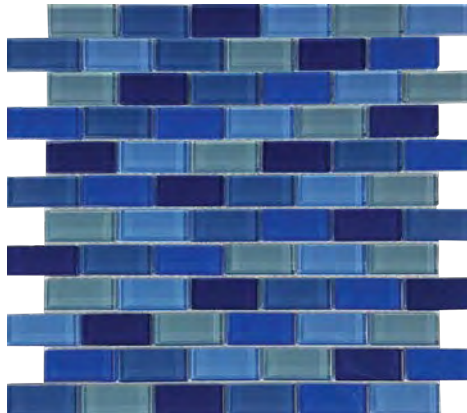

Samoa
1x2 Staggered Glass Mosaic
12x12 Sheet (1 Pc. per SF)