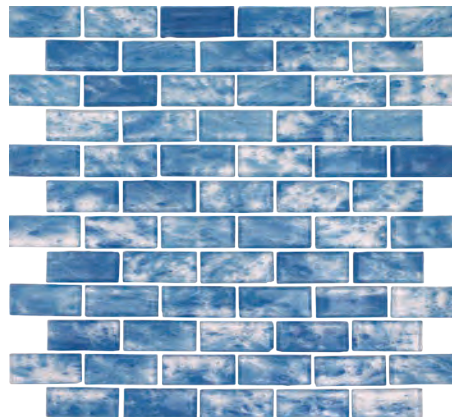

Maldives 1x2 Glass Mosaic
12.5x11.5 Sheet (1 Pc. per SF)