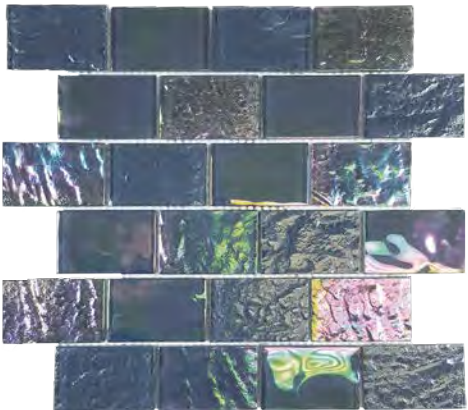

Thunder Gray
2x3 Staggered Glass Mosaic
11.5 x11.75 Sheet (1.07 Pcs. per SF)