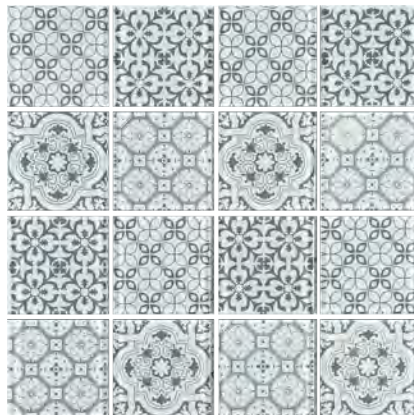

Pearl Long Hex Glass Mosaic
11.25x11.75 Sheet (1.09 Pcs. per SF)

Scotia Long Hex Glass Mosaic
11.25x11.75 Sheet (1.09 Pcs. per SF)

PATCHWORK 6mm (Mesh Mount)

Azul Blue 3x3 Glass Mosaic
12x12 Sheet (1 Pc. per SF)