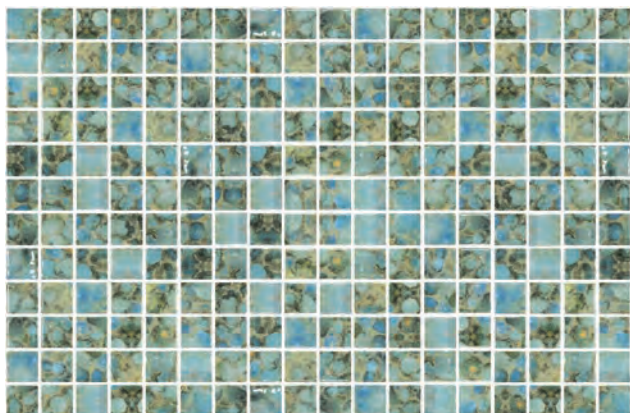

Rodas 1x1 Glass Mosaic
12.25x18.375 Sheet (0.641 Pc. per SF)
(Also Available in Non-Skid)