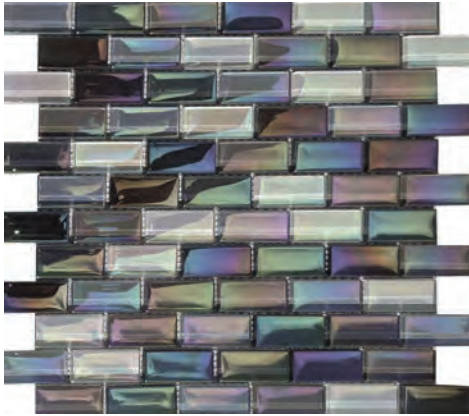

St. George
1x2 Staggered Glass Mosaic
12x12 Sheet (1 Pc. per SF)