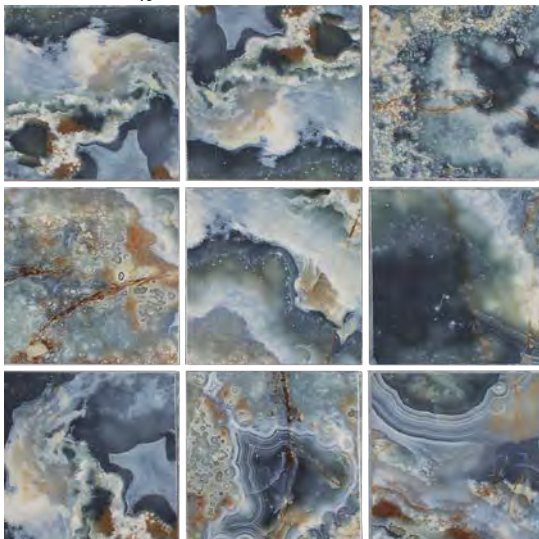

CROSS V3

Blue 6x6 (Range)