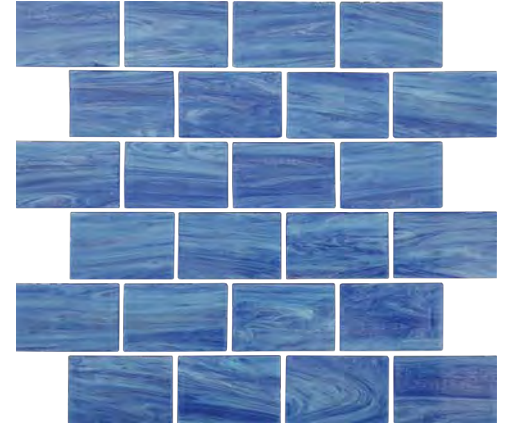

Labrador
2x3 Staggered Glass Mosaic
11.75x11.75 Sheet (1.04 Pcs. per SF)