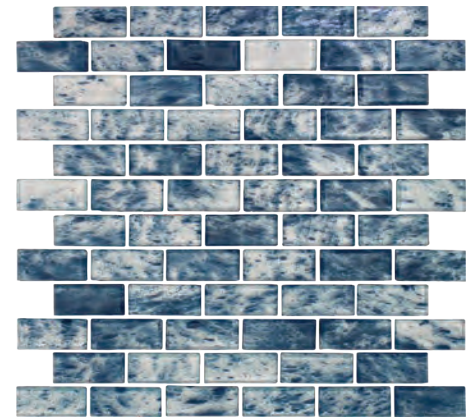

Ocean 1x2 Glass Mosaic
12.5x11.5 Sheet (1 Pc. per SF)