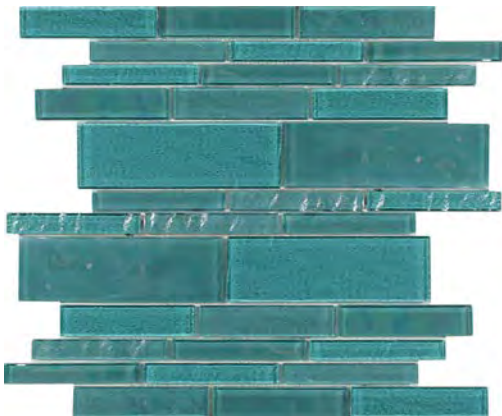

Greenstone
Random Linear Glass Mosaic
11.75 x11.75 Sheet (1.04 Pcs. per SF)