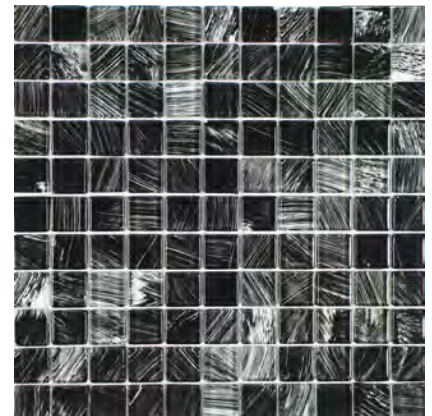

Black 1x1 Glass Mosaic
11.5 x11.5 Sheet (1.09 Pcs. per SF)