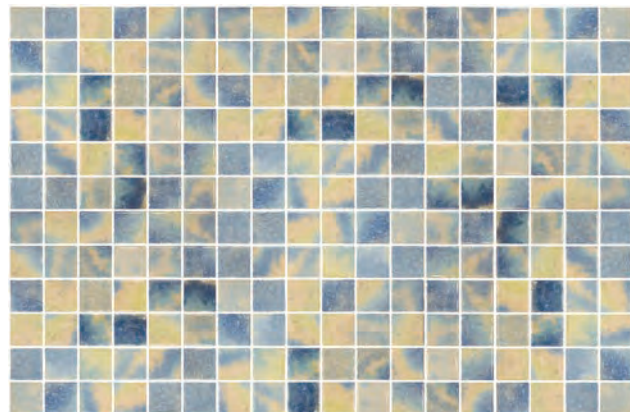

Lake Blend 1x1 Glass Mosaic
12.25x18.375 Sheet (0.641 Pc. per SF)
(Also Available in Non-Skid)