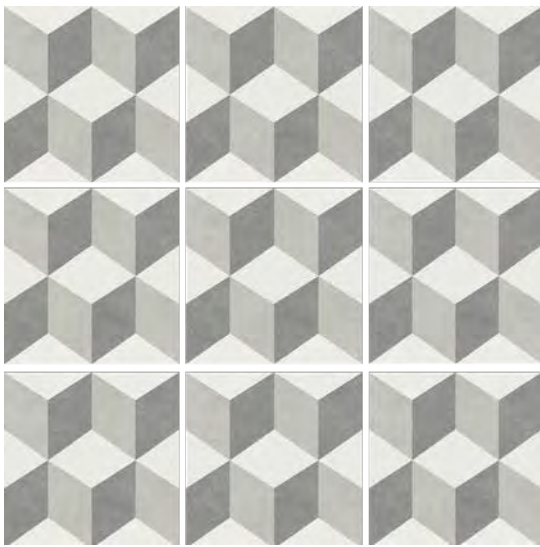

Beige 6x6 (Range)

Grigio 6x6 (Range)

Nero 6x6 (Range)

Tortora 6x6 (Range)

FIORE 
v2

Brina 6x6 (Range)

****CAUTION**:** Installation requires attention to pattern.

Gina 6x6 (Range)