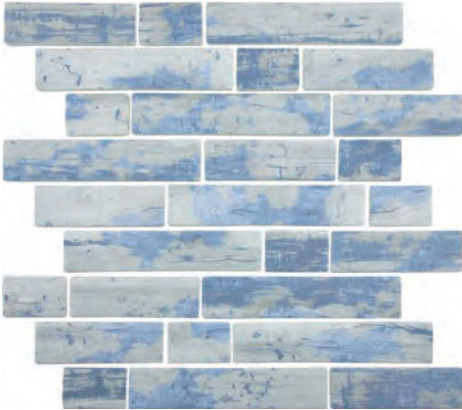

BARK 5mm (Mesh Mount)

Aspen
Multi-linear Mosaic
11.75x11.75 Sheet (1.04 Pcs. per SF)