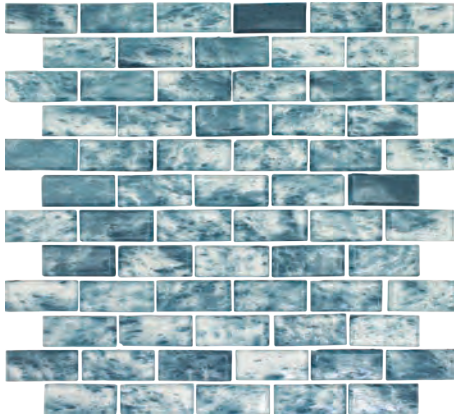

RAIN 6mm Color Body (Face Tape Mount)

Anguilla 1x2 Glass Mosaic
12.5x11.5 Sheet (1 Pc. per SF)