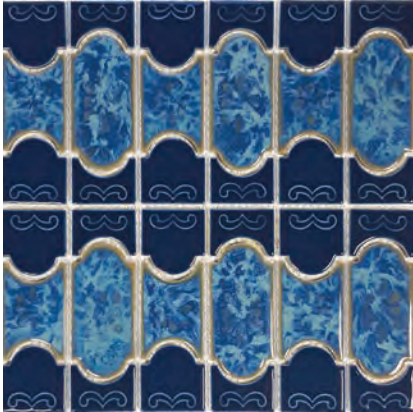

BOTANICAL

Caribbean Blue Mosaic
12x12.5 Sheet (0.93 Pc. per SF)