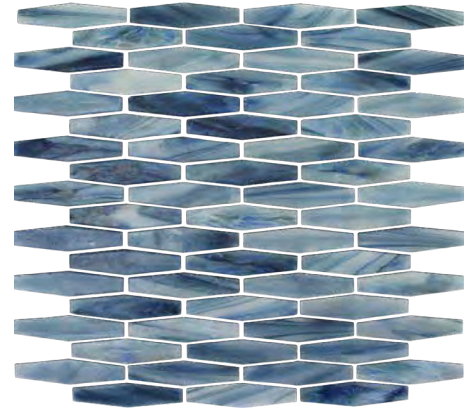

Lanai
1x2 Staggered Glass Mosaic
12x12 Sheet (1 Pc. per SF)

PELTON 6mm Color Body (Mesh Mount)

Biscay Long Hex Glass Mosaic
11.25x11.75 Sheet (1.09 Pcs. per SF)

Flores Long Hex Glass Mosaic
11.25x11.75 Sheet (1.09 Pcs. per SF)

Pearl Long Hex Glass Mosaic
11.25x11.75 Sheet (1.09 Pcs. per SF)

Scotia Long Hex Glass Mosaic
11.25x11.75 Sheet (1.09 Pcs. per SF)

PATCHWORK 6mm (Mesh Mount)

Azul Blue 3x3 Glass Mosaic
12x12 Sheet (1 Pc. per SF)