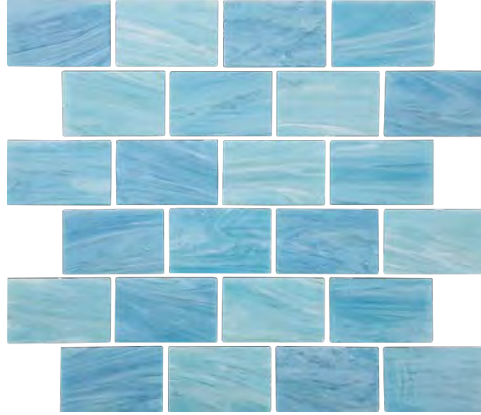

Aegean
2x3 Staggered Glass Mosaic
11.75x11.75 Sheet (1.04 Pcs. per SF)

Caspian
2x3 Staggered Glass Mosaic
11.75x11.75 Sheet (1.04 Pcs. per SF)

Ionian
2x3 Staggered Glass Mosaic
11.75x11.75 Sheet (1.04 Pcs. per SF)