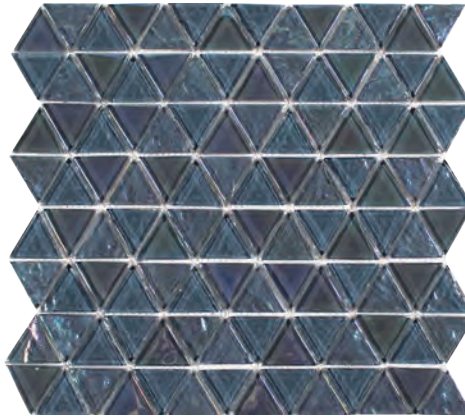

Moon Stone Glass Mosaic
11.75 x11.75 Sheet (1.04 Pcs. per SF)