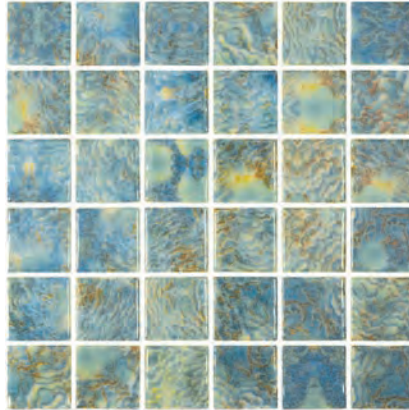

Arrecife Green 2x2 Glass Mosaic
12.25x12.25 Sheet (0.962 Pc. per SF)