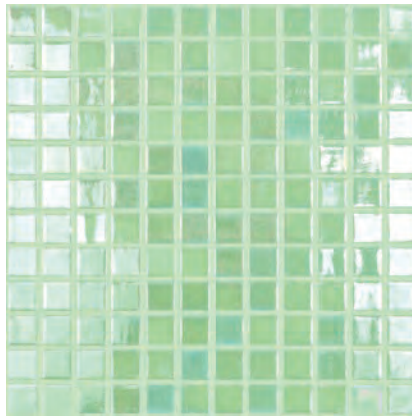

Pool Blend
1x2 Staggered Glass Mosaic
11.75x12 Sheet
(1.02 Pcs. per SF)

GLOW GLASS 4mm (Mesh Mount)

Aqua/Green Glow
1x1 Glass Mosaic
12x12 Sheet (1 Pc. per SF)

Blue/Green Glow
1x1 Glass Mosaic
12x12 Sheet (1 Pc. per SF)