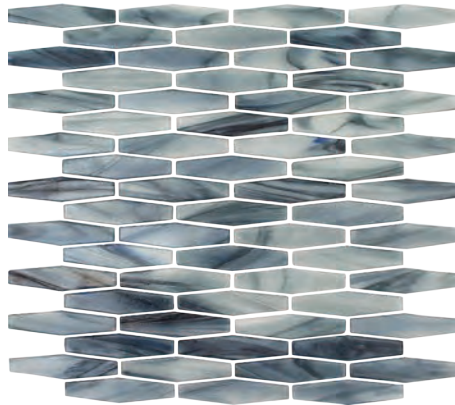

PELTON 6mm Color Body (Mesh Mount)

Biscay Long Hex Glass Mosaic
11.25x11.75 Sheet (1.09 Pcs. per SF)