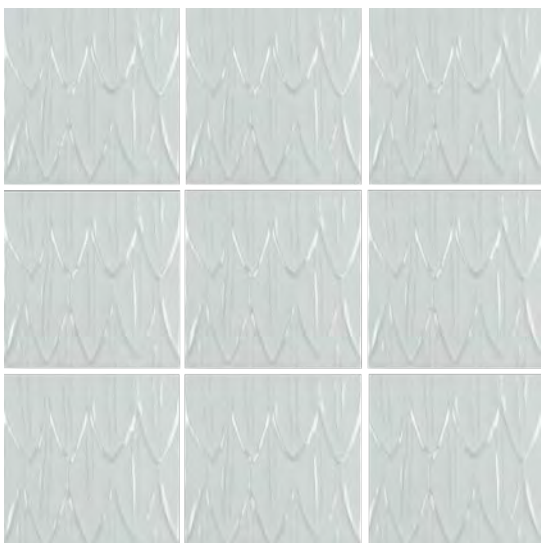

SOL
V3

Bianco Stuttura Foglia 6x6 (Range)