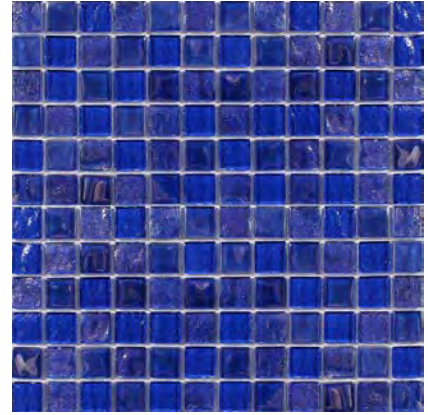

Lagoon 1x2 Glass Mosaic
12.5x11.5 Sheet (1 Pc. per SF)

Maldives 1x2 Glass Mosaic
12.5x11.5 Sheet (1 Pc. per SF)

Ocean 1x2 Glass Mosaic
12.5x11.5 Sheet (1 Pc. per SF)

Torrent Grey
Random Glass Mosaic
10.5 x10.5 Sheet (1.31 Pcs. per SF)

Tahoe 1x2 Glass Mosaic
12.5x11.5 Sheet (1 Pc. per SF)

TREASURE 6mm (Mesh Mount)

Blackstone 1x1 Glass Mosaic
11.75 x11.75 Sheet (1.04 Pcs. per SF)

Blendstone 1x1 Glass Mosaic
11.75 x11.75 Sheet (1.04 Pcs. per SF)