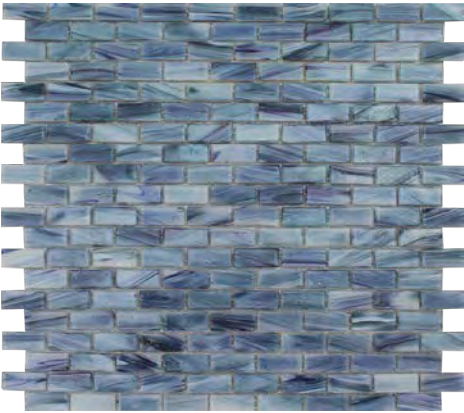

Azzurite 1/2 x 1^{1/4} Staggered Mosaic
12.25x12.75 Sheet (0.93 Pc. per SF)