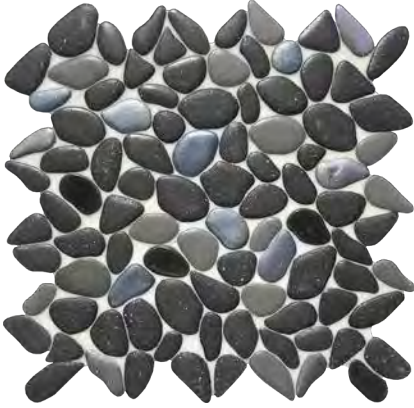

LIQUID ROCKS 6mm (Mesh Mount)

Abyss Black
Random Glass Mosaic
10.5 x10.5 Sheet (1.31 Pcs. per SF)