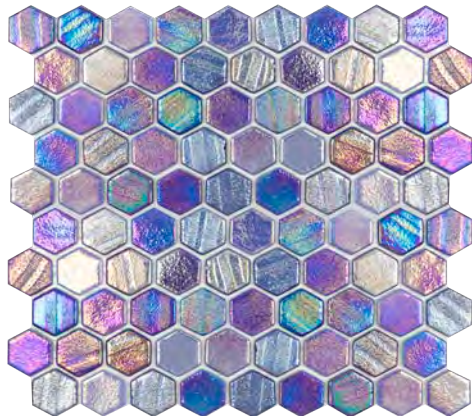

Dark Blue
1x1 Hex Glass Mosaic
11.5x11.5 Sheet (1.09 Pcs. per SF)