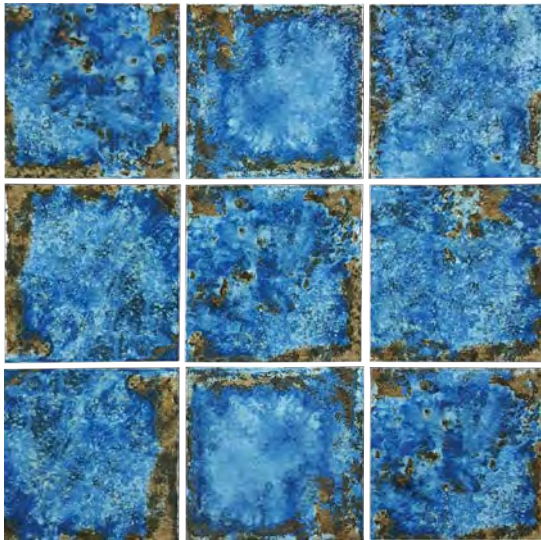

LAGOON

Murano 6x6 (Range)