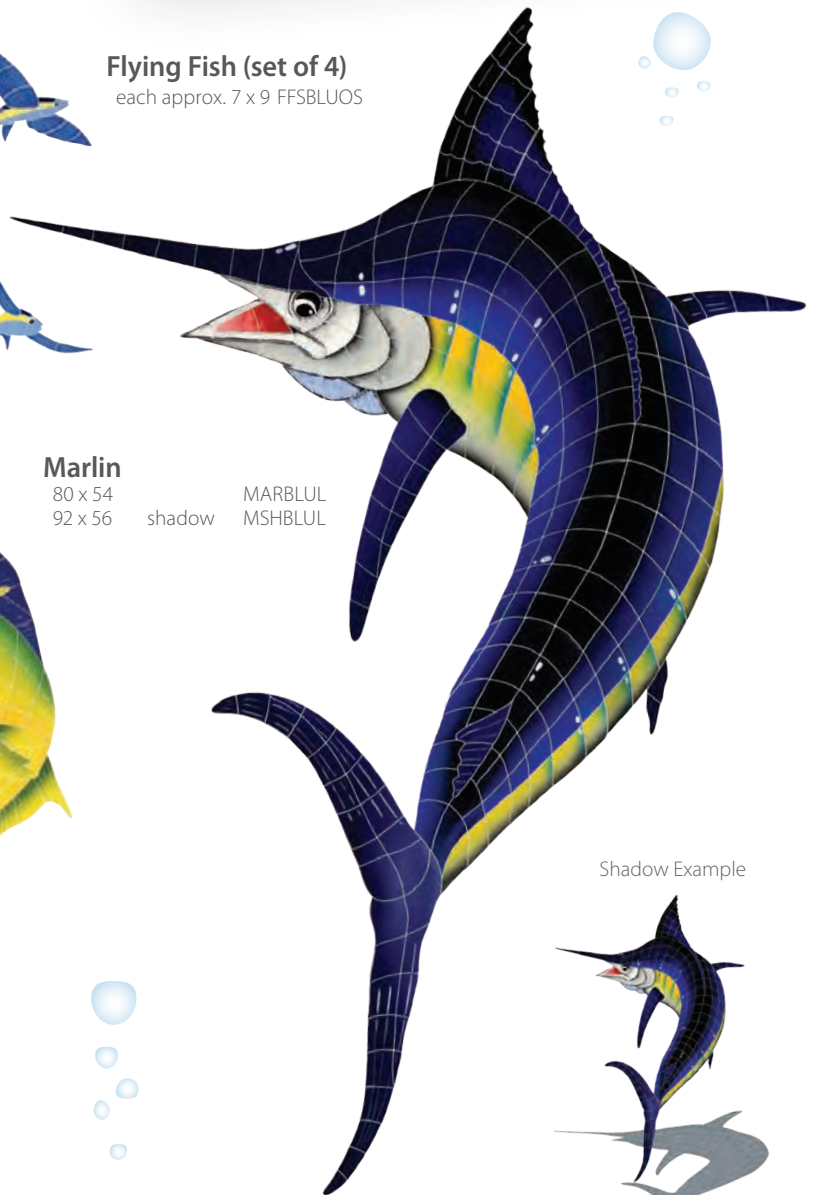

Sailfish Group

(1 left, 1 right, 1 FREE bait ball)
 66 x 92 SAIGRPL
 36 x 49 SAIGRPS
 74 x 95 shadow SSHGRPL
 41 x 51 shadow SSHGRPS

Bait Ball

17 x 22		BBAGRAL
10 x 13		BBAGRAS
27 x 22	shadow	BBSGRAL
16 x 13	shadow	BBSGRAS

Hammerhead Shark with shadow

62 x 31 SHSBROOL

MSHBLUL

Add Some Excitement

Flying Fish (set of 4)

each approx. 7 x 9 FFSBLUOS

Marlin

80 x 54 MARBLUL
92 x 56 shadow MSHBLUL