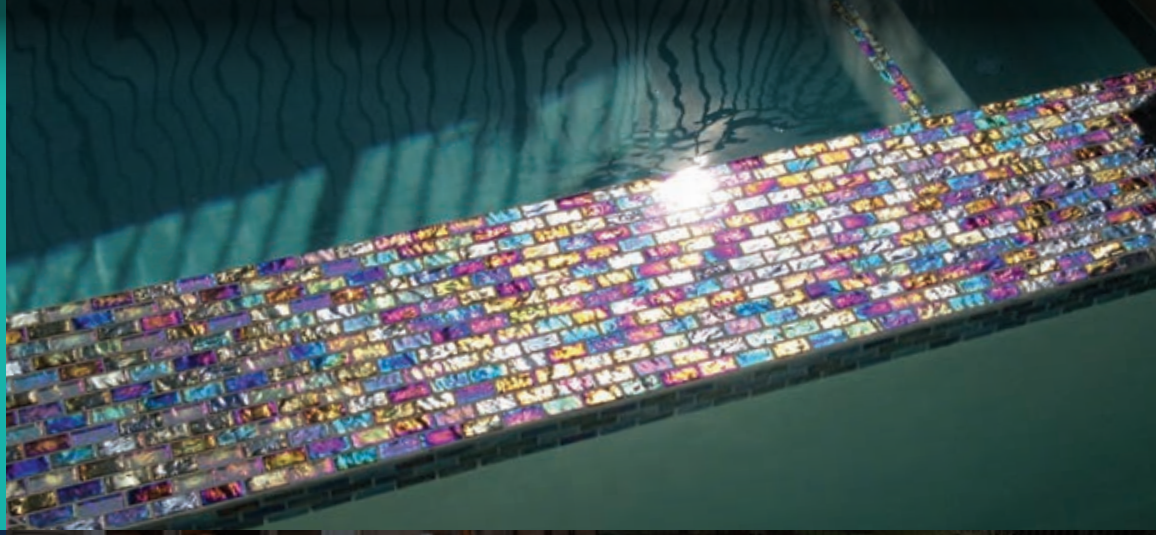

GLASS TILE BLENDS

PAGE 2