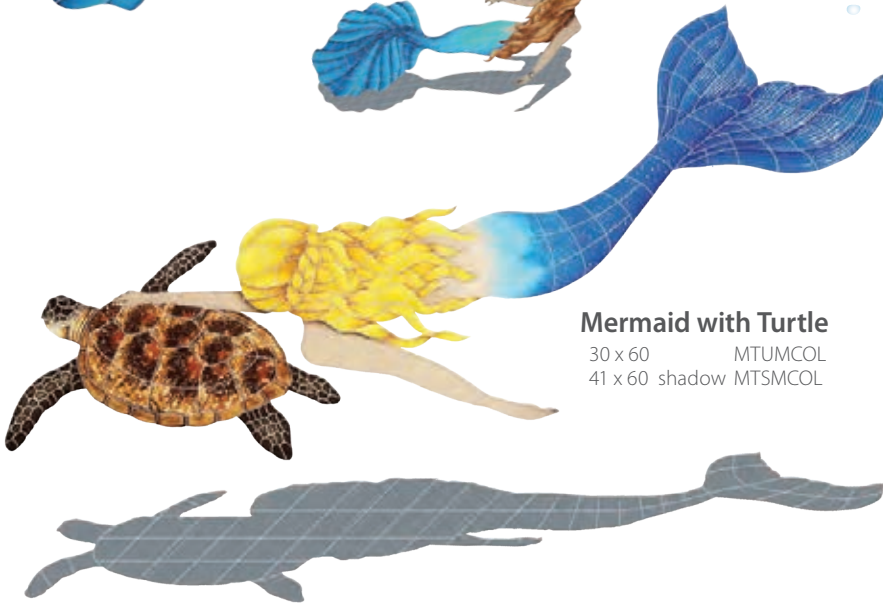

Handcrafted Ceramic Tile Designs for your pool and home

MDSBLUL

Swimming Mermaid

24 x 60 MSWBLUL
28 x 60 shadow MSSBLUL

Shadow Example

Mermaid with Turtle

30 x 60 MTUMCOL
41 x 60 shadow MTSMCOL

Mermaid