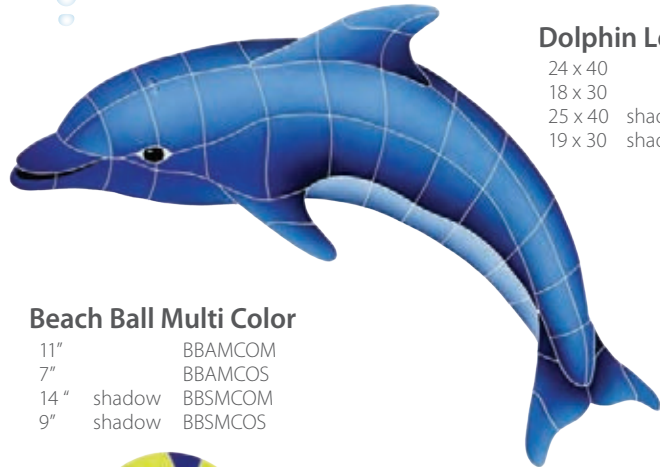

Dolphin Left

- 24 x 40 DOLBLUM
- 18 x 30 DOLBLULS
- 25 x 40 shadow DSHBLUM
- 19 x 30 shadow DSHBLULS

- 20 x 40 DOLBLURM
- 15 x 30 DOLBLURS
- 22 x 40 shadow DSHBLURM
- 17 x 30 shadow DSHBLURS

Beach Ball Multi Color

- 11" BBAMCOM
- 7" BBAMCOS
- 14" shadow BBSMCOM
- 9" shadow BBSMCOS

Beach Ball Blue

- 11" BBABLUM
- 7" BBABLUS
- 14" shadow BBSBLUM
- 9" shadow BBSBLUS