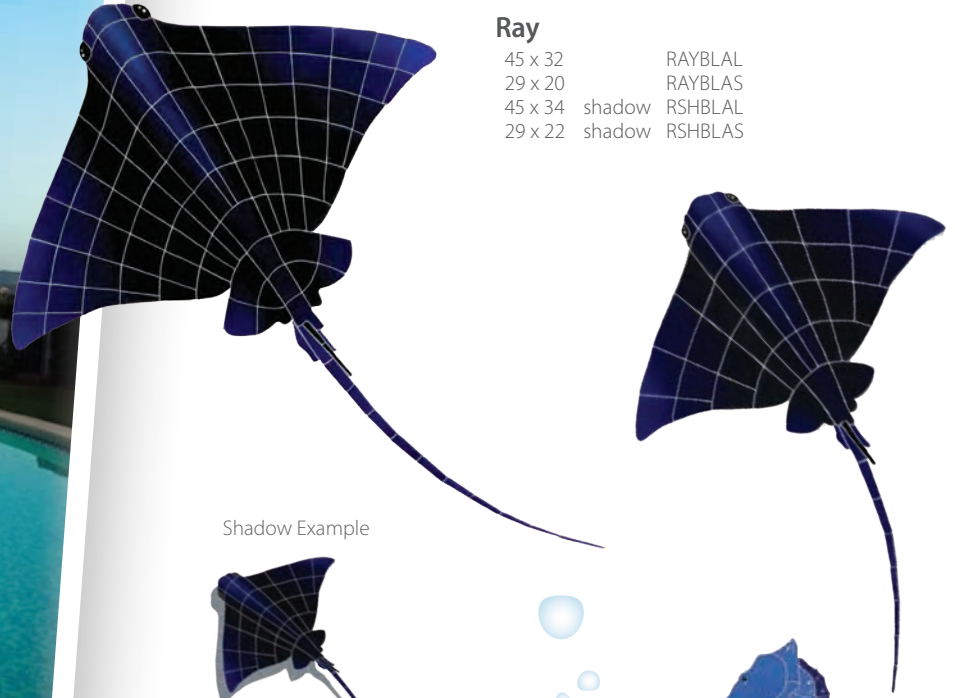

Hammerhead Shark with shadow

62 x 31 SHSBROOL

MSHBLUL

Add Some Excitement

Flying Fish (set of 4)

each approx. 7 x 9 FFSBLUOS

Marlin

80 x 54 MARBLUL
92 x 56 shadow MSHBLUL

Bull Dolphin

36 x 27 DBUYELL

Cow Dolphin

30 x 23 DCOVELRM

Shadow Example

Create a relaxing backyard oasis

RAYBLAL & RAYBLAS

Ray

- | | | |
|---------|--------|---------|
| 45 x 32 | | RAYBLAL |
| 29 x 20 | | RAYBLAS |
| 45 x 34 | shadow | RSHBLAL |
| 29 x 22 | shadow | RSHBLAS |

Shadow Example

Seahorse

- | | | |
|--------|-------|----------|
| 19 x 8 | blue | SEABLULL |
| 19 x 8 | brown | SEABROLL |
| 13 x 6 | blue | SEABLURS |
| 13 x 6 | brown | SEABRORS |