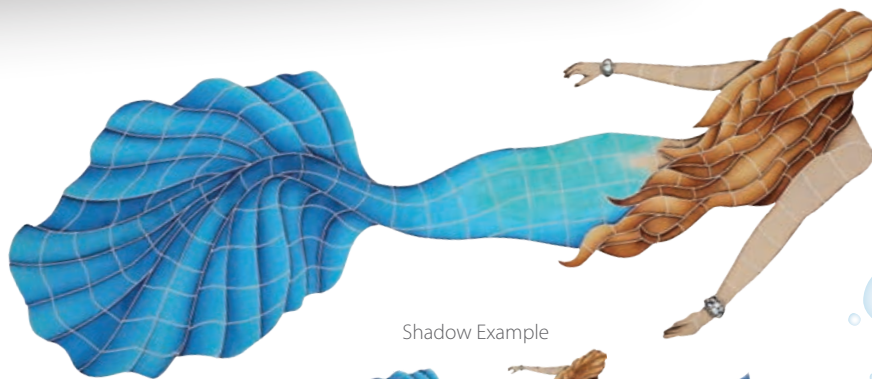

Swimming Mermaid