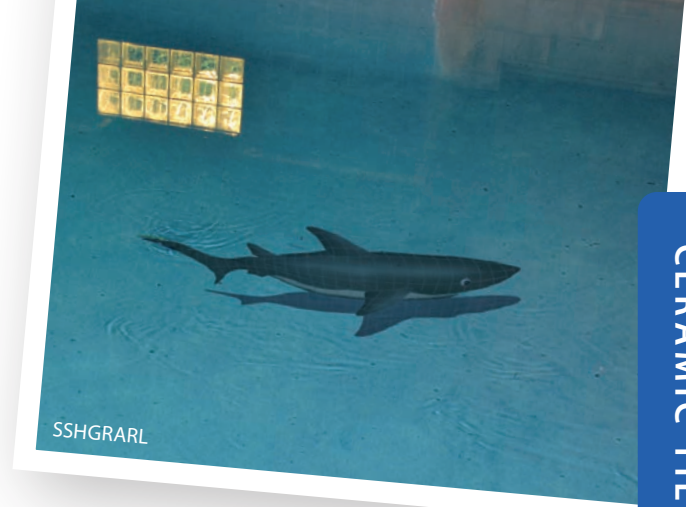

Interlocking Reef Accents

Blue Swimmer Crab
7 x 12 CBSMCOOS

Crab
6 x 11 CFRREDOS

Crab 8"
5 x 8 blue CRABLUB
5 x 8 brown CRABROB
5 x 8 green CRAGREB

SSHGRARL

Shark with shadow
24 x 61 SSHGRARL

In Your Face Shark
38 x 42 SIFBLUL