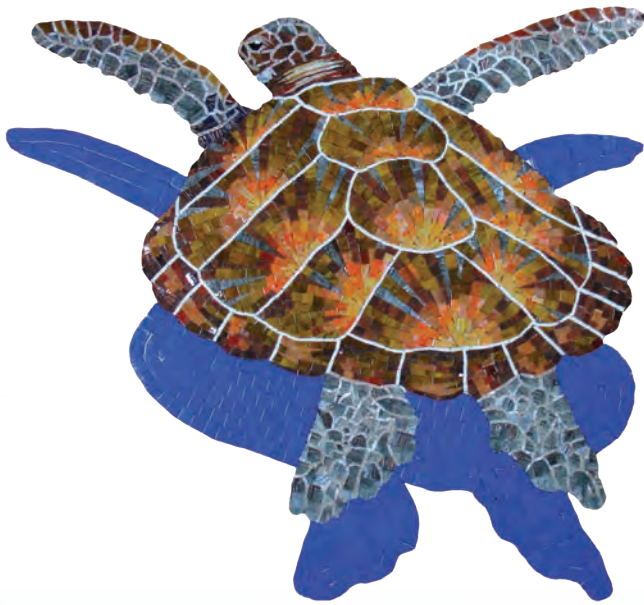

Sun
47 x 46 G-SUM

Sea Turtle
21 x 36 G-STUL
14 x 24 G-STUS

Reef Scene
37 x 100 G-RSL

Escape to Your Own Private Sanctuary

Starfish
8 x 6 G-ST5

Loggerhead Turtle with shadow

36 x 38 G-LTSHL
28 x 29 G-LTSHS

Octopus blue

36 x 27 G-OCMB

Seahorse blue

30 x 14 G-SHB

G-LTSHL

Clown Fish
8 x 9 G-CFS

Moorish Idol
12 x 13 G-MFM

Angel Fish
9 x 18 G-AFM

Surgeon Fish
6 x 10 G-SFS