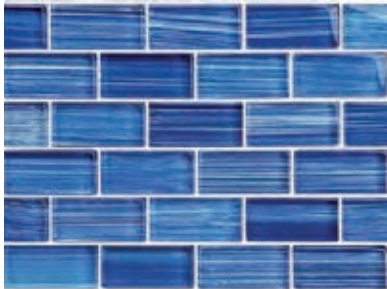

GW82348T5 & TRIM-GW82348T5

GLASS TILE BLENDS

Caribbean Blue Blend

GW82348B11 1 x 2
TRIM-GW82348B11 by the Linear Foot

Seafoam Blend

GW82348T10 1 x 2
TRIM-GW82348T10 by the Linear Foot

Steel Blue Gray Blend

GW82348B9 1 x 2
TRIM-GW82348B9 by the Linear Foot