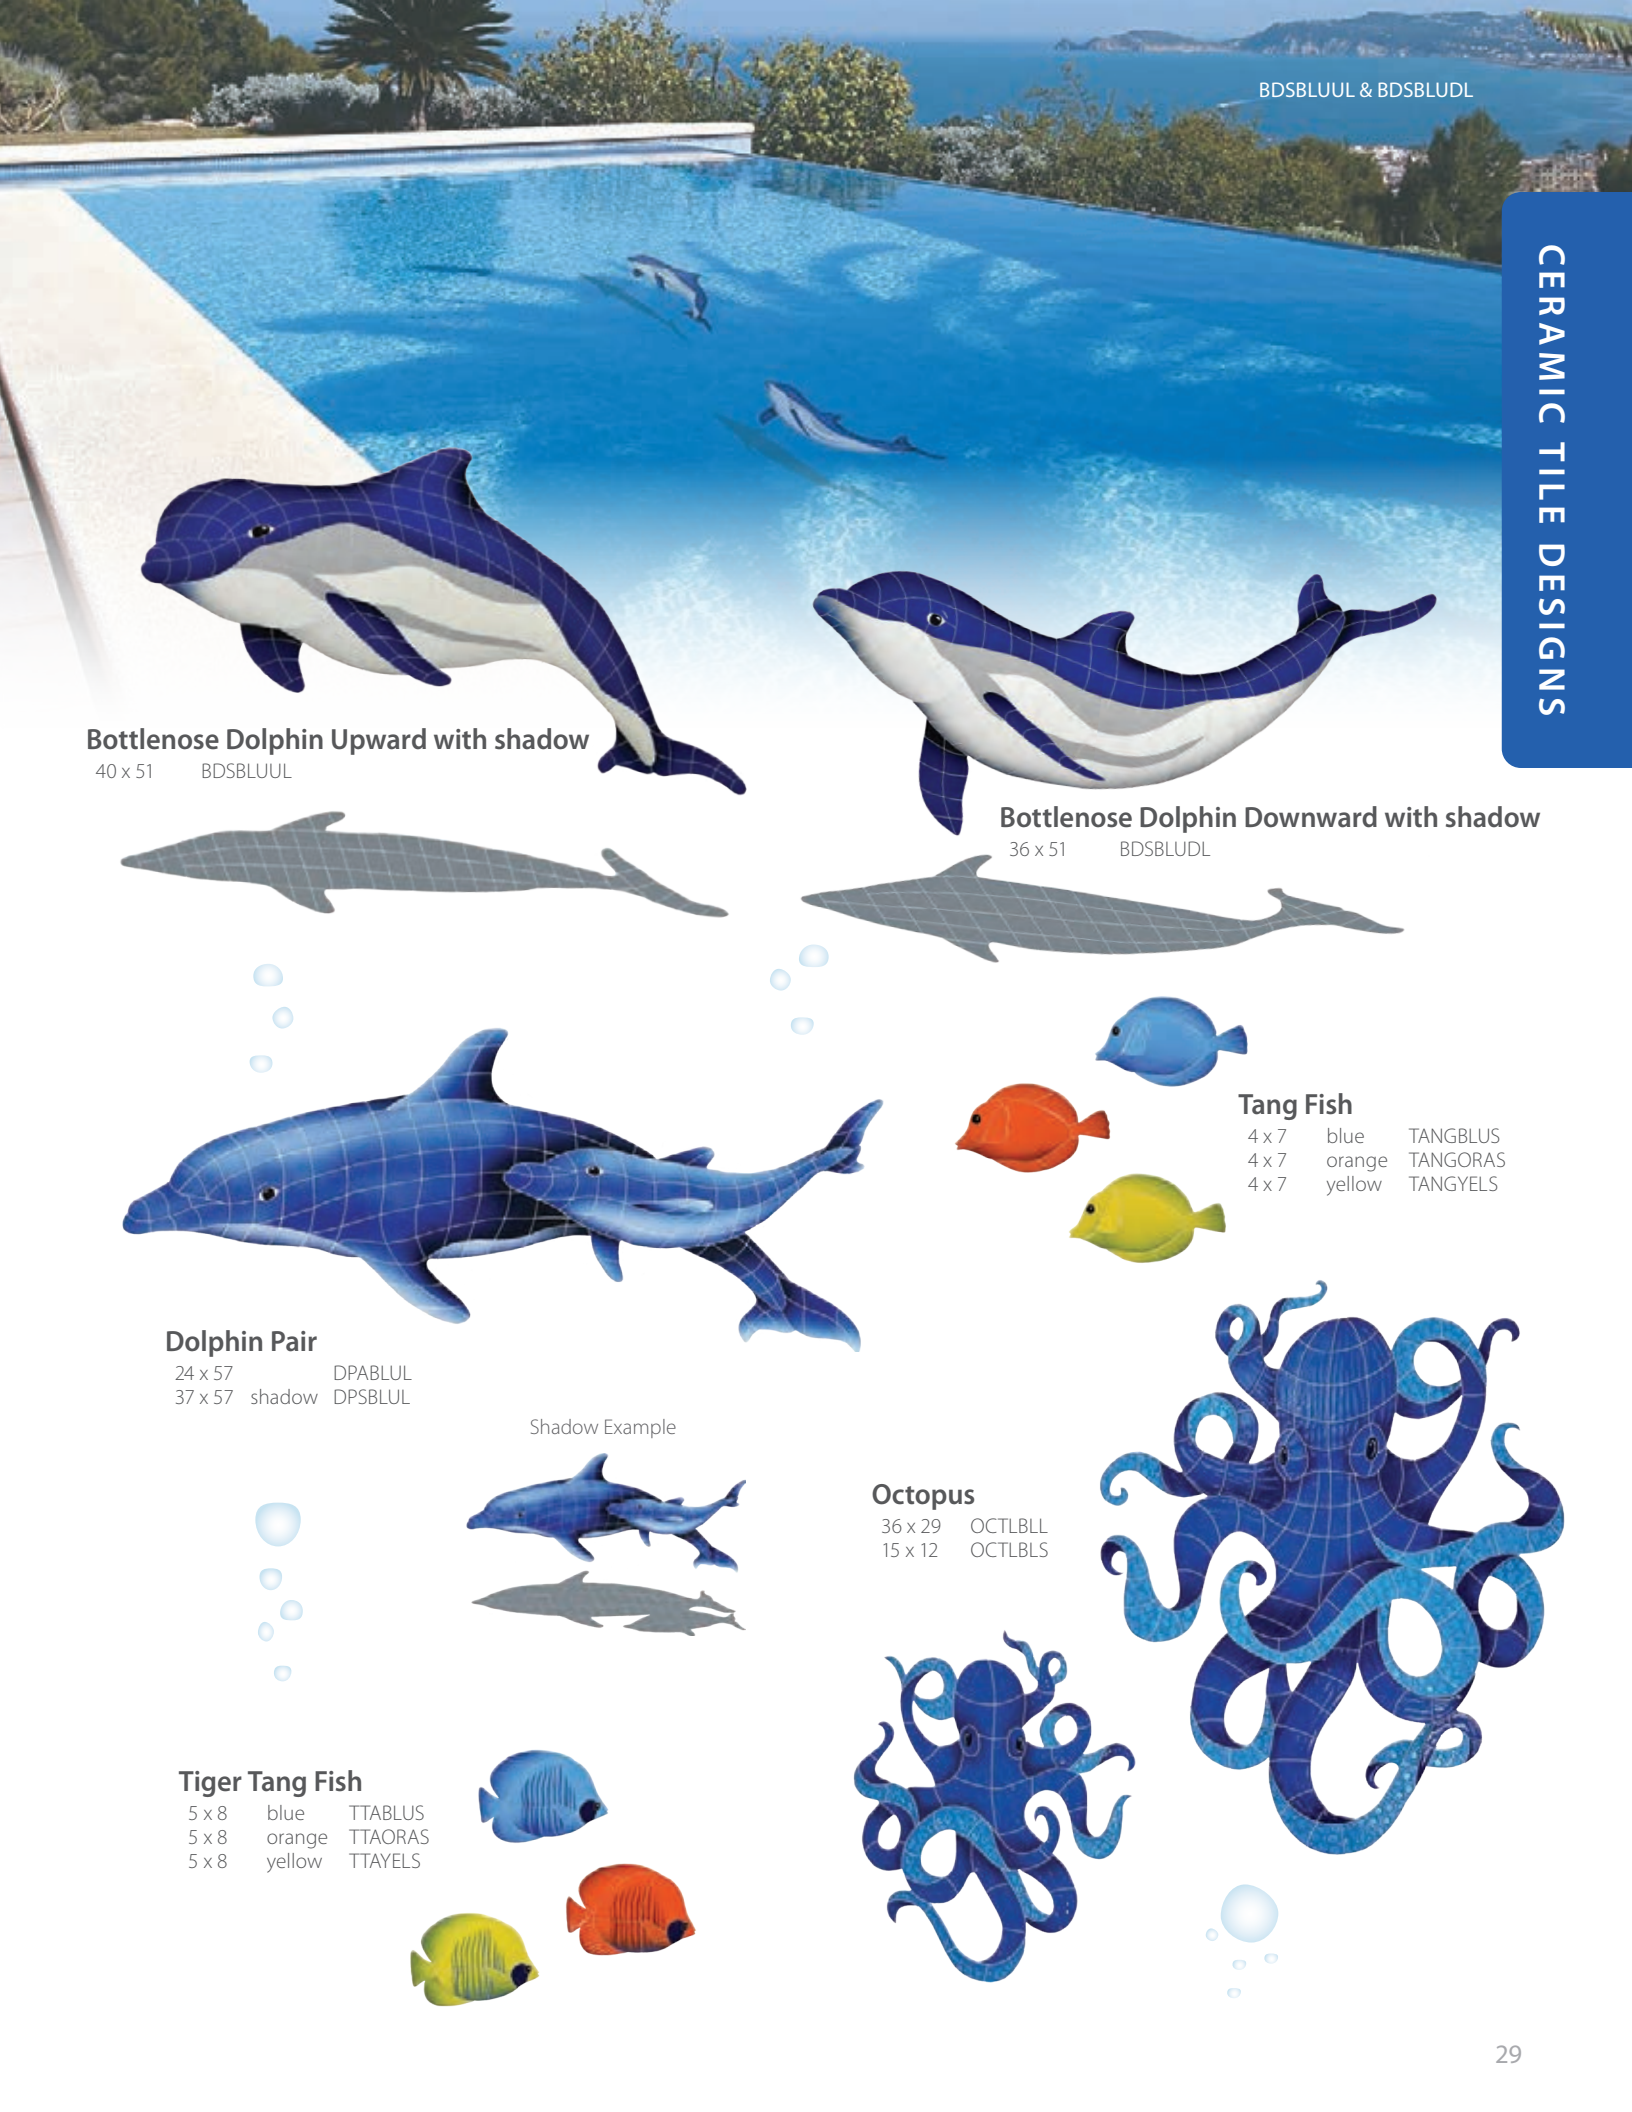

Tang Fish
4 x 7 blue TANGBLUS
4 x 7 orange TANGORAS
4 x 7 yellow TANGYELS

Octopus
36 x 29 OCTLBLL
15 x 12 OCTLBLS

Tiger Tang Fish
5 x 8 blue TTABLUS
5 x 8 orange TTAORAS
5 x 8 yellow TTAYELS