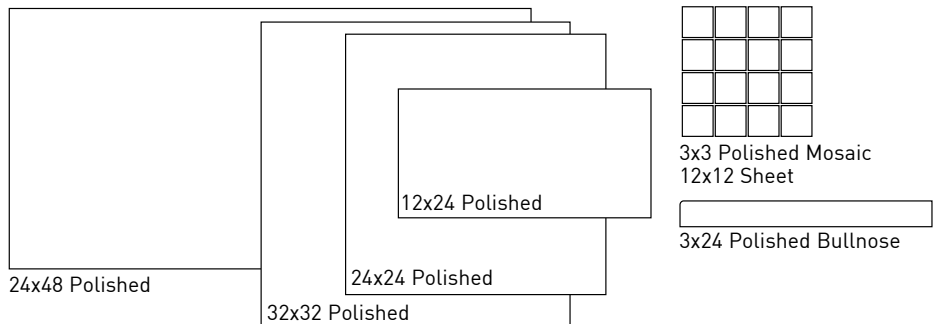

SIZES

V2

Made in India

Note: Refer to the Terms & Definitions page on Installation Guidelines & Standards for Grout Joint Sizes.