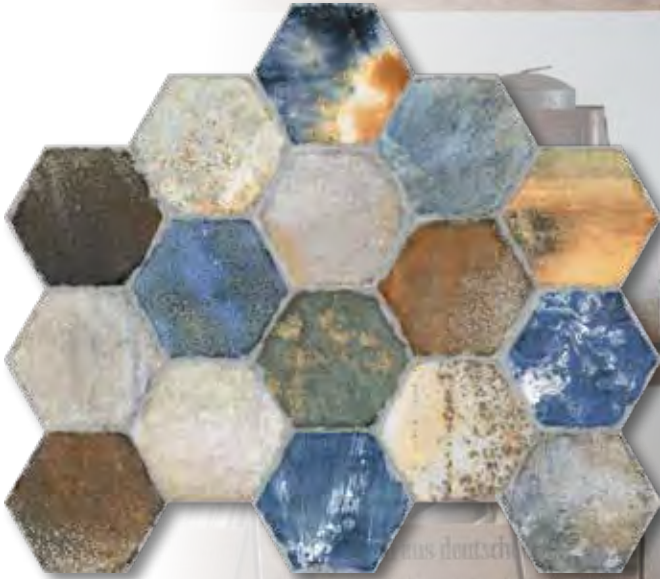

FIELD TILE

Mix Hex (Range)

Please Note: This material is packaged randomly. We are unable to accommodate requests for specific colors/faces. No specific color or combination of colors can be assumed within an individual box.