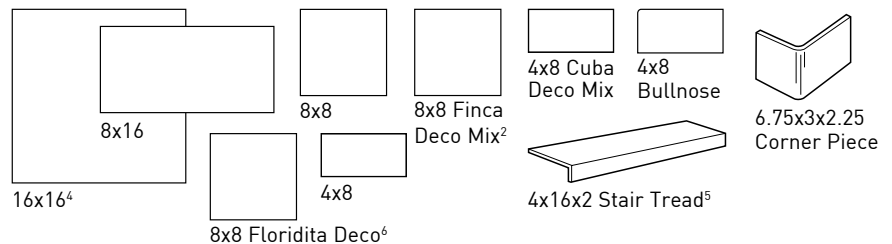

V4 Made in Italy

SIZES

- 1 Old Havana Blend. Available only in 4x8.
- 2 Finca Deco Mix. Available only in 8x8.
- 3 Cuba Deco Mix. Available only in 4x8.
- 4 16x16. Available only in Cohiba, Malecon, and Sugar Cane.
- 5 4x16x2 Stair Tread. Available only in Cohiba, Malecon, and Sugar Cane.
- 6 Floridita Deco special order only.