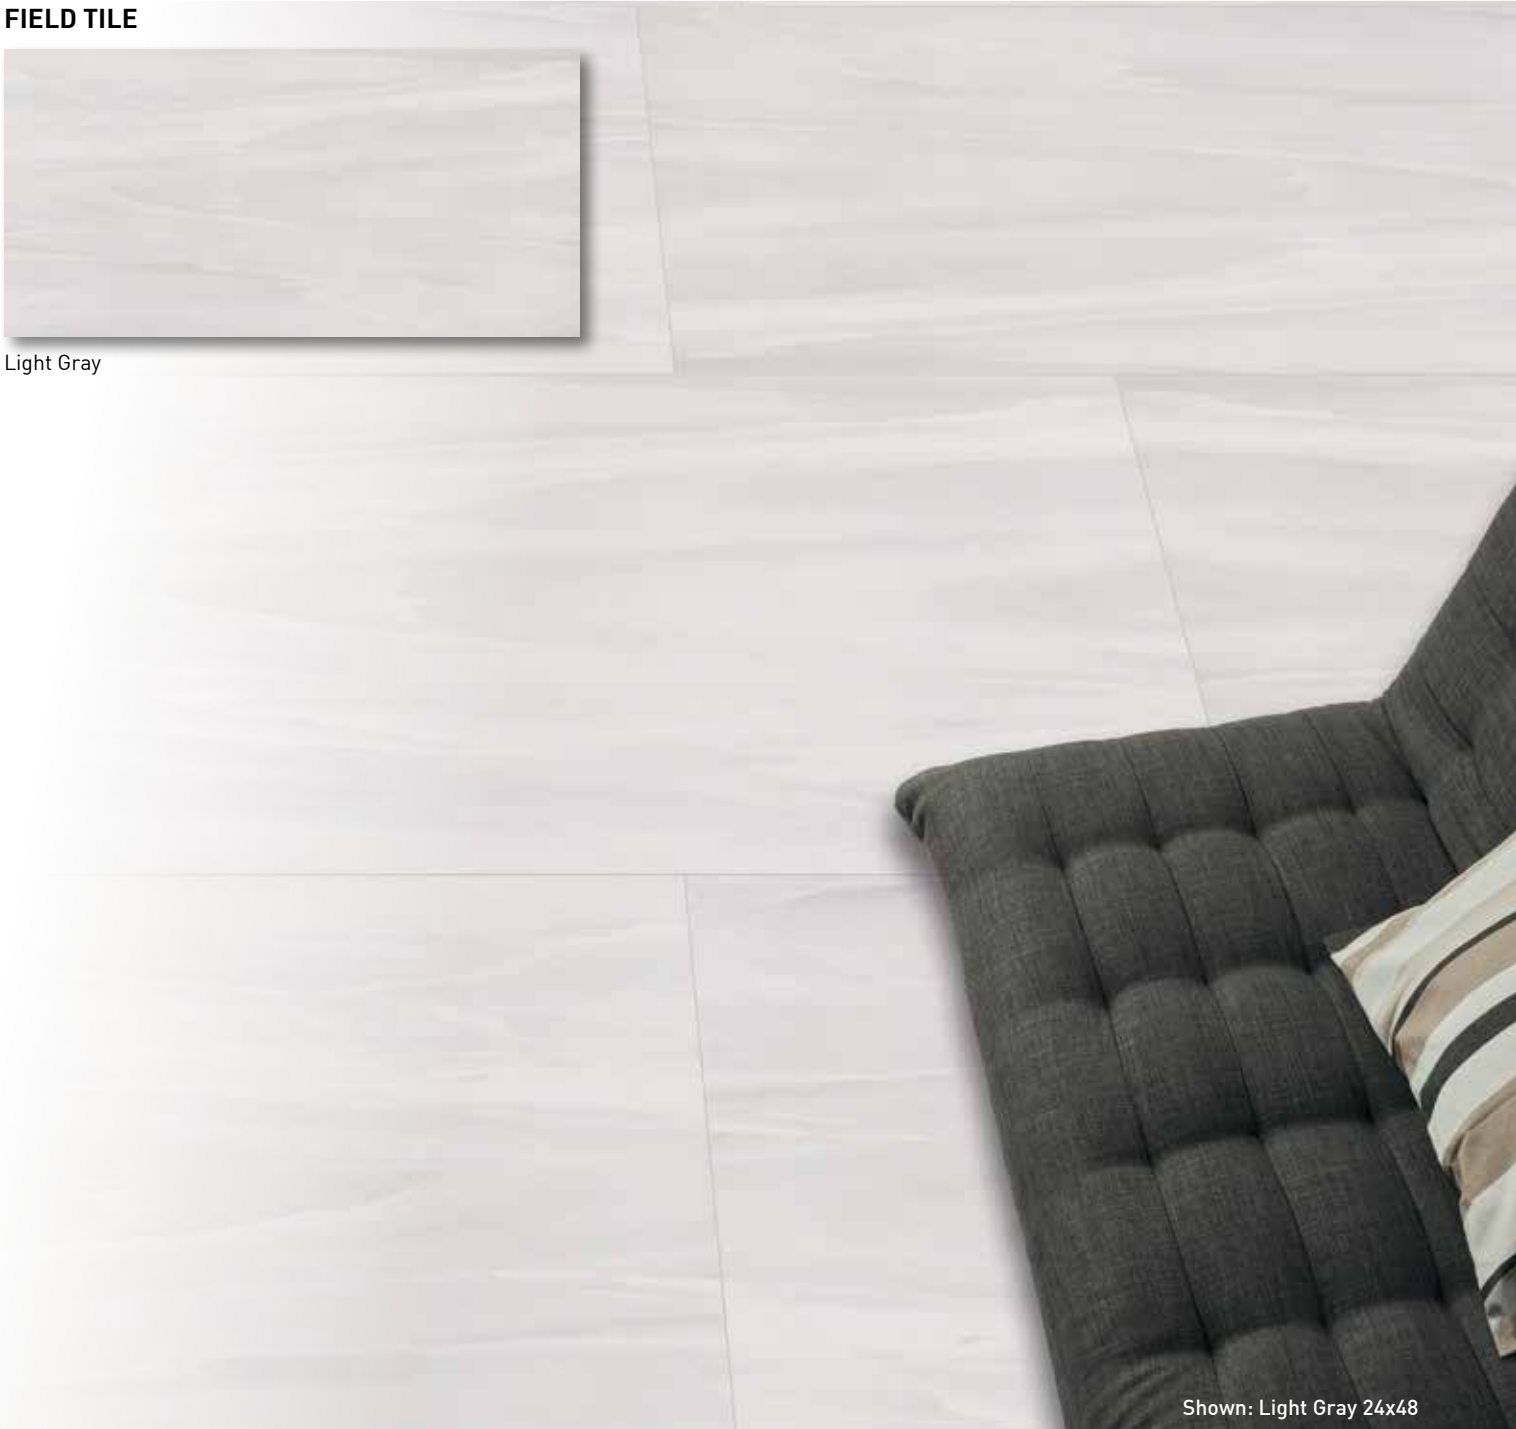

Shown: Light Gray 24x48

SPECIFICATIONS

Application	Floor
Visual	Onyx
Type	H.D.I.T. Rectified Porcelain
Slip Resistant	No
PEI Rating	4
Frost Resistant	Yes
Shade Variation	Slight/Medium
Screens/Faces	6