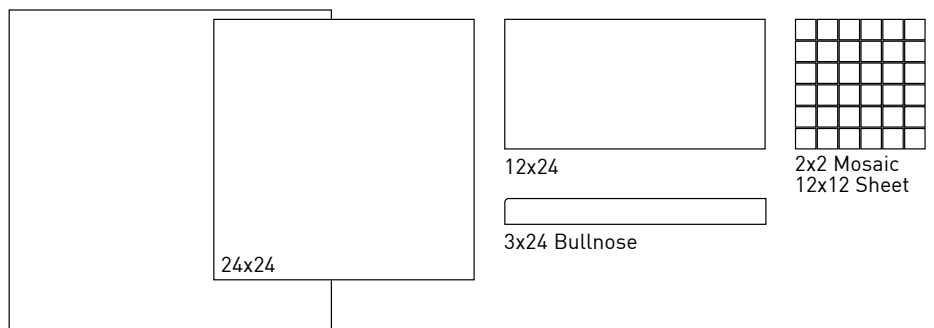

SIZES

Note: Refer to the Terms & Definitions page on Installation Guidelines & Standards for Grout Joint Sizes.

ZERRA ANNEX

RECTIFIED

H.D.I.T.
HI-DEFINITION
INKJET TECHNOLOGY

FIELD TILE

Bianco

Olive