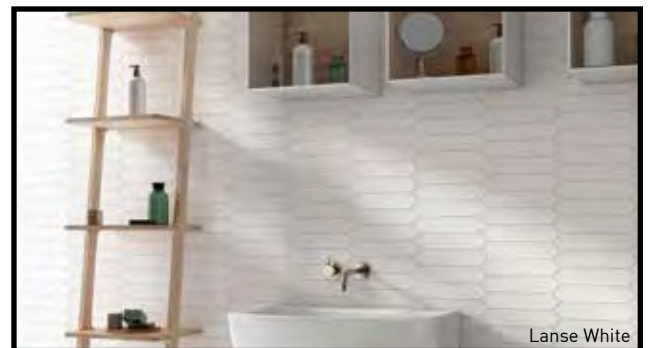

Lanse White