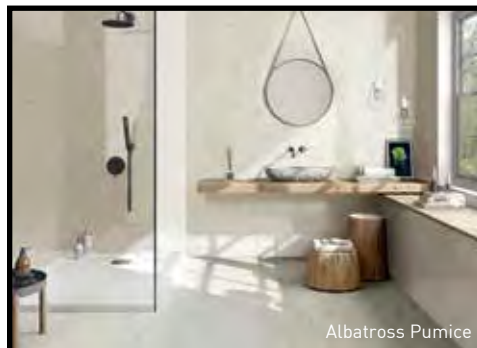

Albatross Pumice