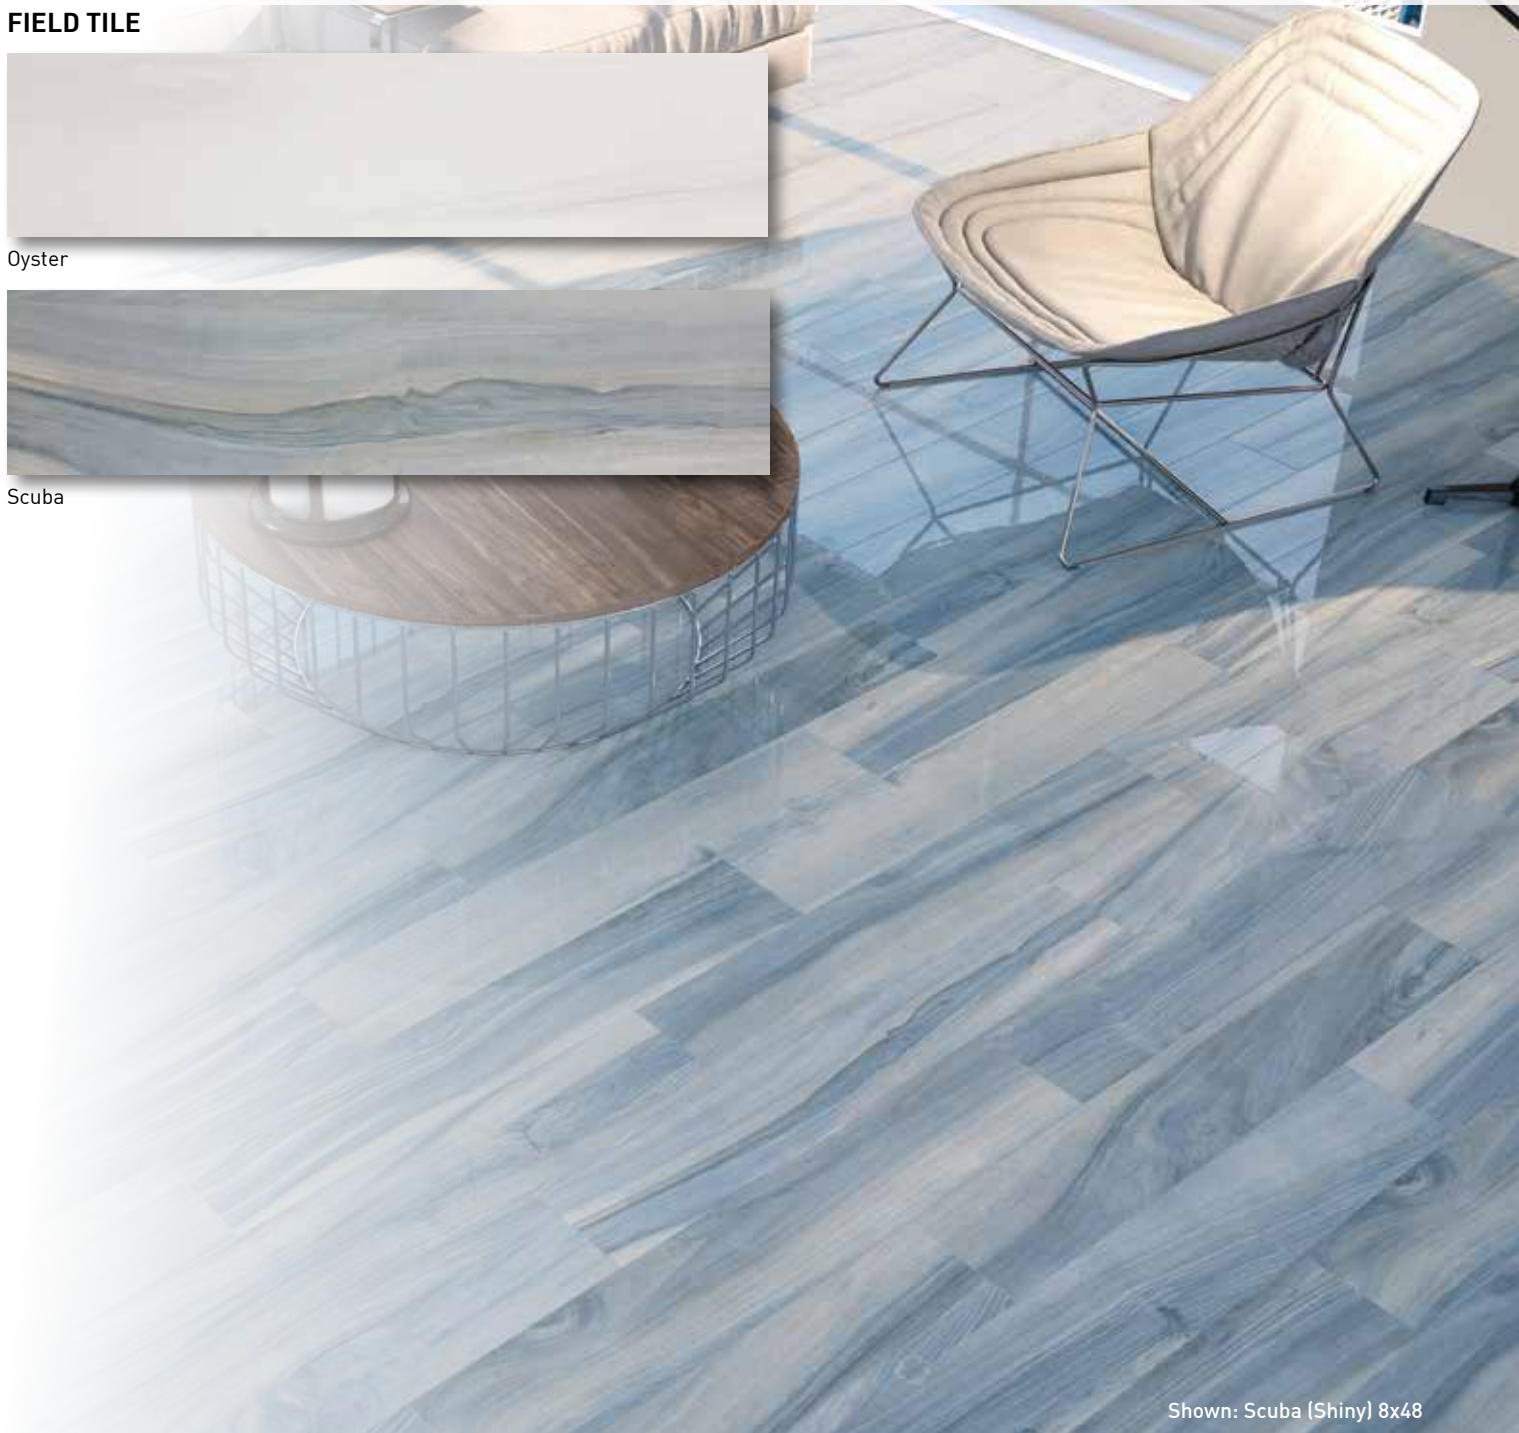

Shown: Scuba [Shiny] 8x48

SPECIFICATIONS

Application	Floor
Visual	Wood Plank
Type	H.D.I.T. Rectified Porcelain
Slip Resistant	Yes (Matte Only)
PEI Rating	4
Frost Resistant	Yes
Shade Variation	Moderate/High
Screens/Faces	16

V3

Made in Spain

SIZES

8x48, Shiny & Matte available