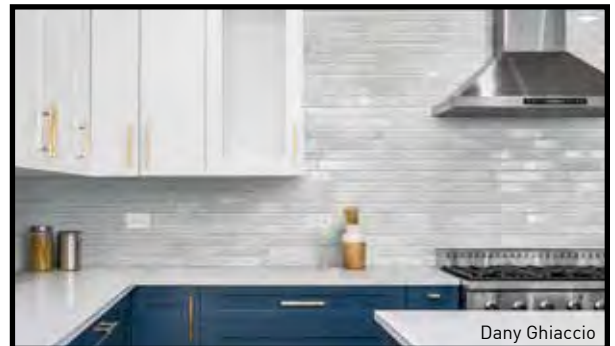

Dany Ghiaccio

Note: Refer to the Terms & Definitions page on Installation Guidelines & Standards for Grout Joint Sizes.