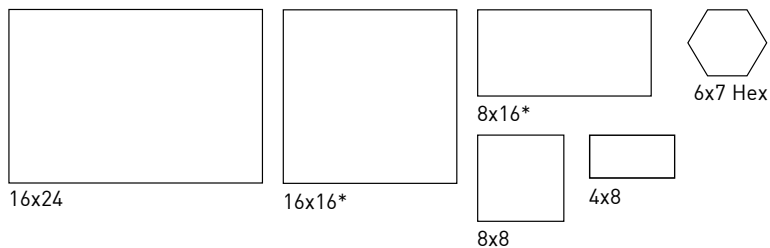

V4 Made in Italy

SIZES

*Only included in modular pattern.
Note: Modular pattern contains 6 pieces in 4 different sizes. 16x24(1), 16x16(2), 8x16(1), & 8x8(2)
Note: Refer to the Terms & Definitions page on Installation Guidelines & Standards for Grout Joint Sizes.