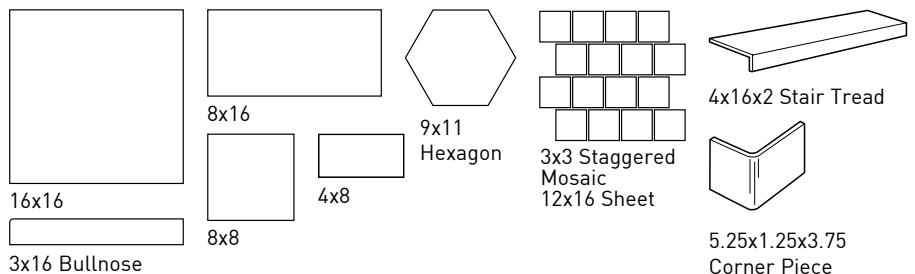

SIZES

*Not available in 8x8, 8x16, or 16x16

†Not available in 16x16

Note: Refer to the Terms & Definitions page on Installation Guidelines & Standards for Grout Joint Sizes.