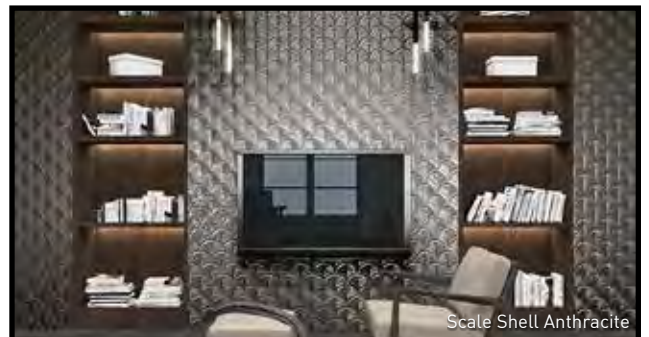

Scale Shell Anthracite

Note: Refer to the Terms & Definitions page on Installation Guidelines & Standards for Grout Joint Sizes.