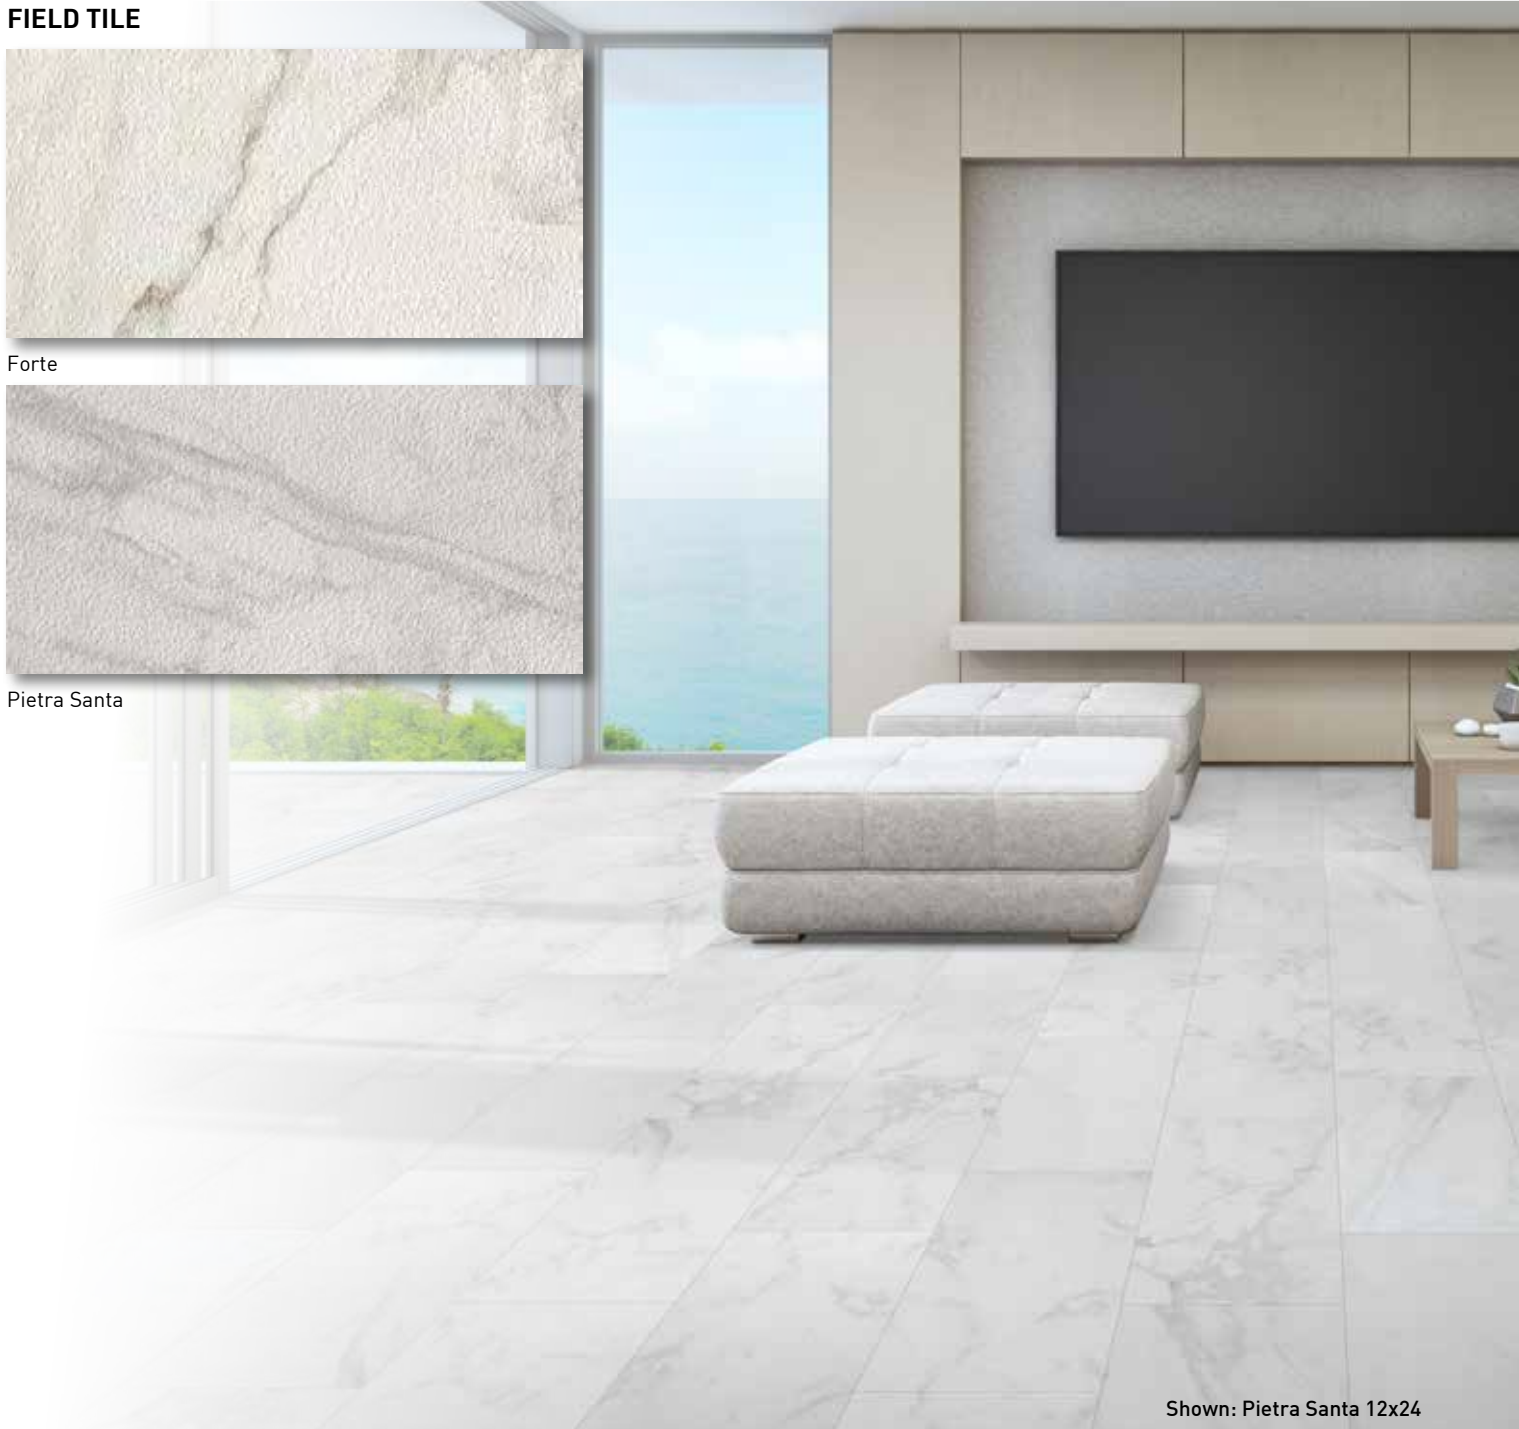

Shown: Pietra Santa 12x24

SPECIFICATIONS

Application	Floor
Visual	Marble
Type	H.D.I.T. Rectified Porcelain
Slip Resistant	Yes
PEI Rating	5
Frost Resistant	Yes
Shade Variation	Moderate/High
Screens/Faces	Forte (40), Pietra Santa (60)