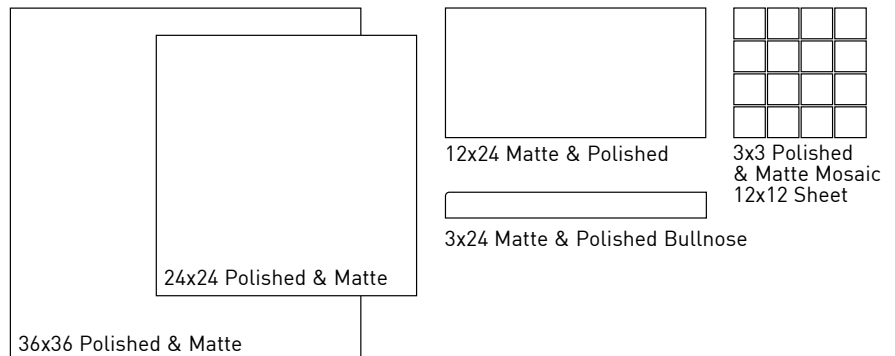

SIZES

Note: Refer to the Terms & Definitions page on Installation Guidelines & Standards for Grout Joint Sizes.