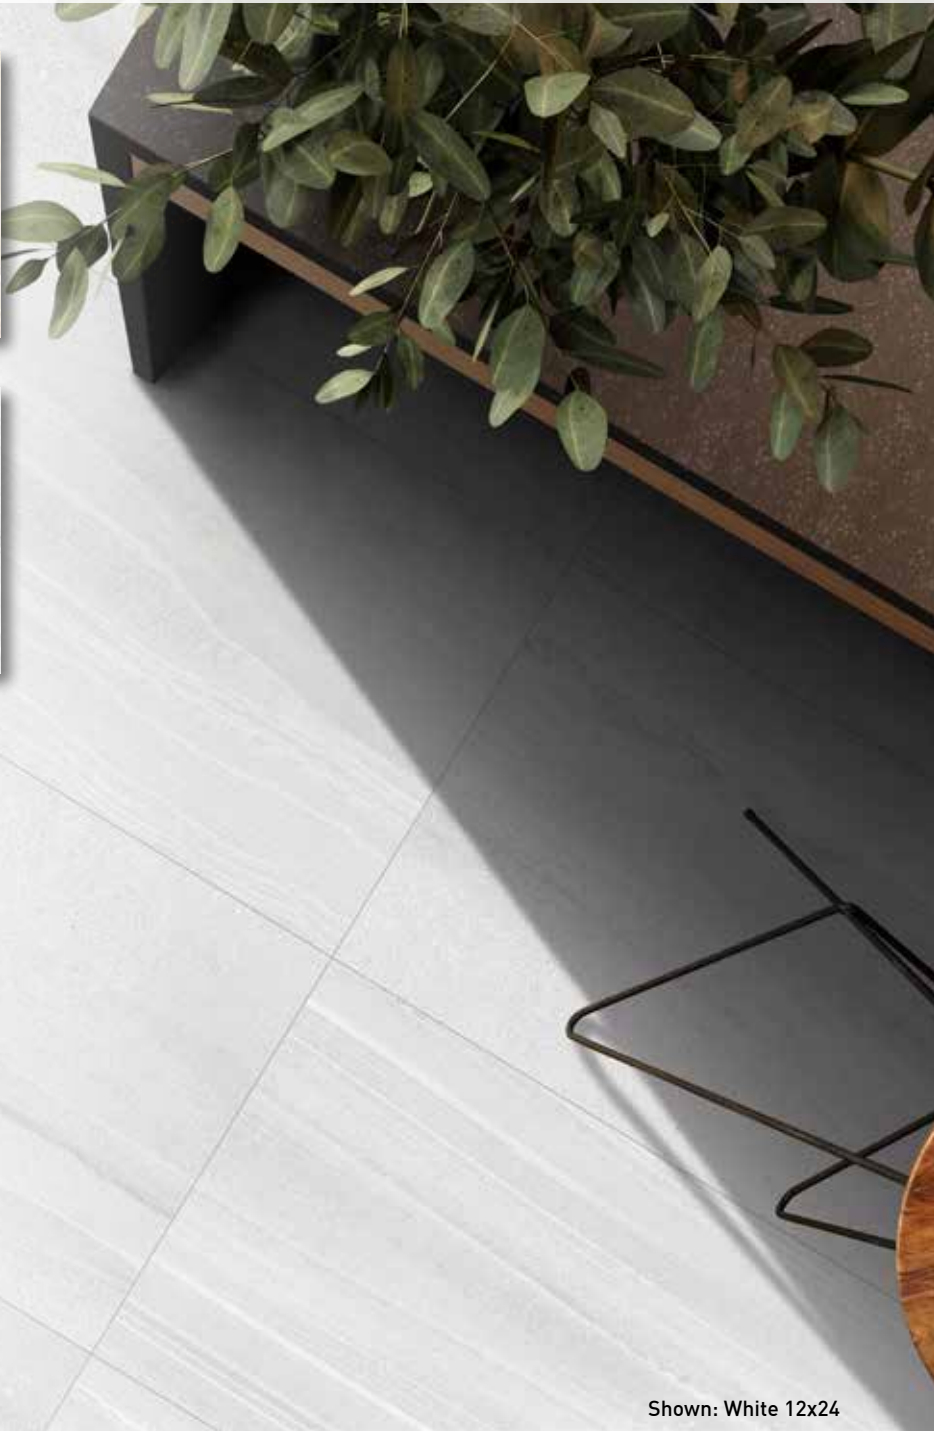

Shown: White 12x24

SPECIFICATIONS

Application	Floor
Visual	Marble
Type	H.D.I.T. Pressed Porcelain
Slip Resistant	Yes
PEI Rating	4
Frost Resistant	Yes
Shade Variation	Moderate/High
Screens/Faces	20

SIZES

Note: Refer to the Terms & Definitions page on Installation Guidelines & Standards for Grout Joint Sizes.