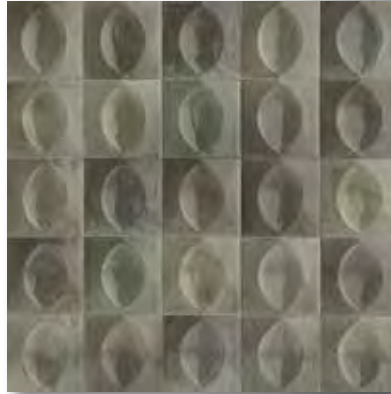

Grigio 3D Egg Deco 4x4 (Range)