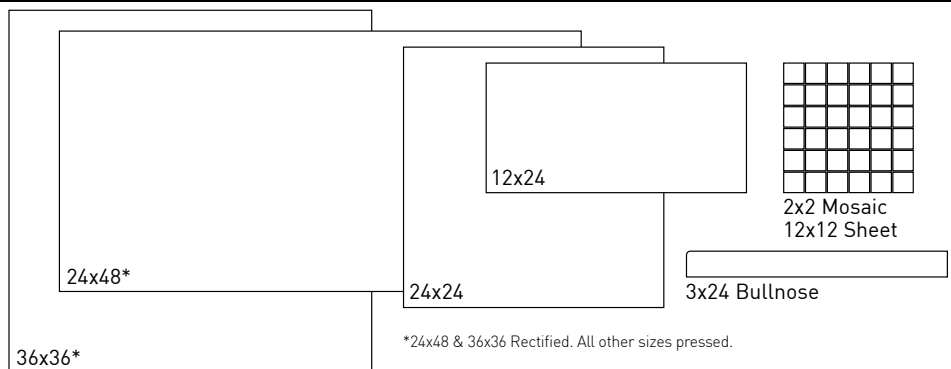

SIZES

*24x48 & 36x36 Rectified. All other sizes pressed.

Note: Refer to the Terms & Definitions page on Installation Guidelines & Standards for Grout Joint Sizes.