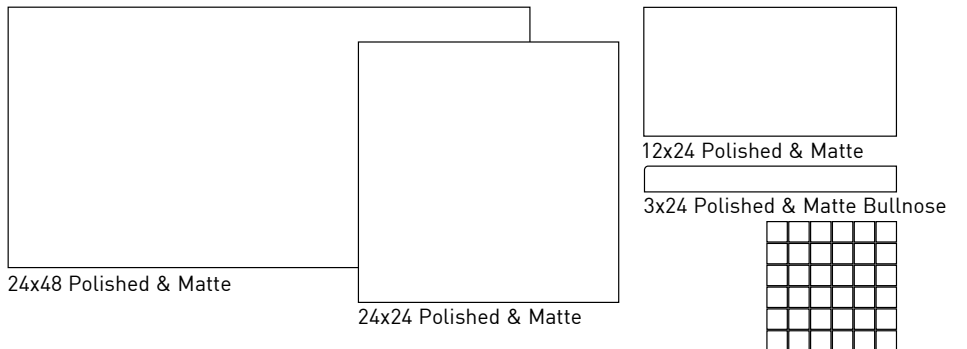

SIZES

Note: Refer to the Terms & Definitions page on Installation Guidelines & Standards for Grout Joint Sizes.