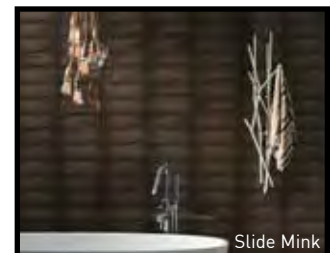

SIZES

8x24 Glossy Wall**

4x12 Glossy Wall

4x12 Glossy Wall Bullnose

Slide Mink

V2

Made in USA

*8x24 Rectified. All other sizes pressed.