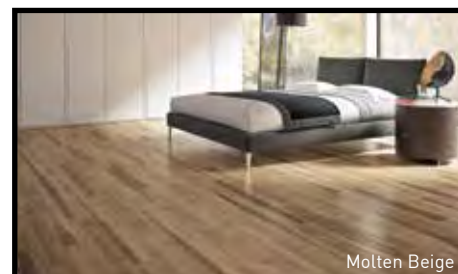

SIZES

Molten Beige

Note: Refer to the Terms & Definitions page on Installation Guidelines & Standards for Grout Joint Sizes.