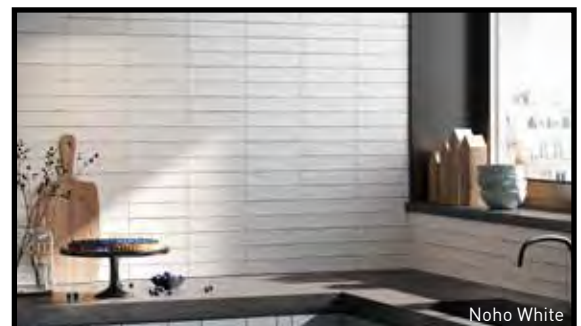

V2

Made in Italy

SIZES

2x10 Glossy & Matte

1/5x10 Glossy & Matte
Quarter Round

Noho White

*Ivory, Light Grey & White have PEI rating 5. Blu & Emerald have PEI rating 3.

Note: Refer to the Terms & Definitions page on Installation Guidelines & Standards for Grout Joint Sizes.