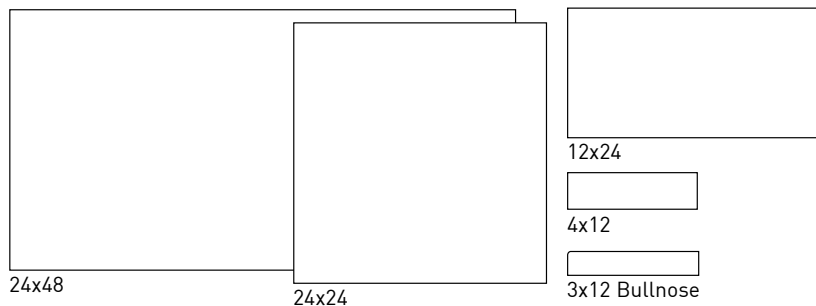

SIZES

Note: Refer to the Terms & Definitions page on Installation Guidelines & Standards for Grout Joint Sizes.

Shown: Audrey Bianco 24x24

12x18 Rhomboid
Mosaic Sheet

12x13 Onda
Mosaic Sheet

2x2 Basketweave
12x12 Sheet