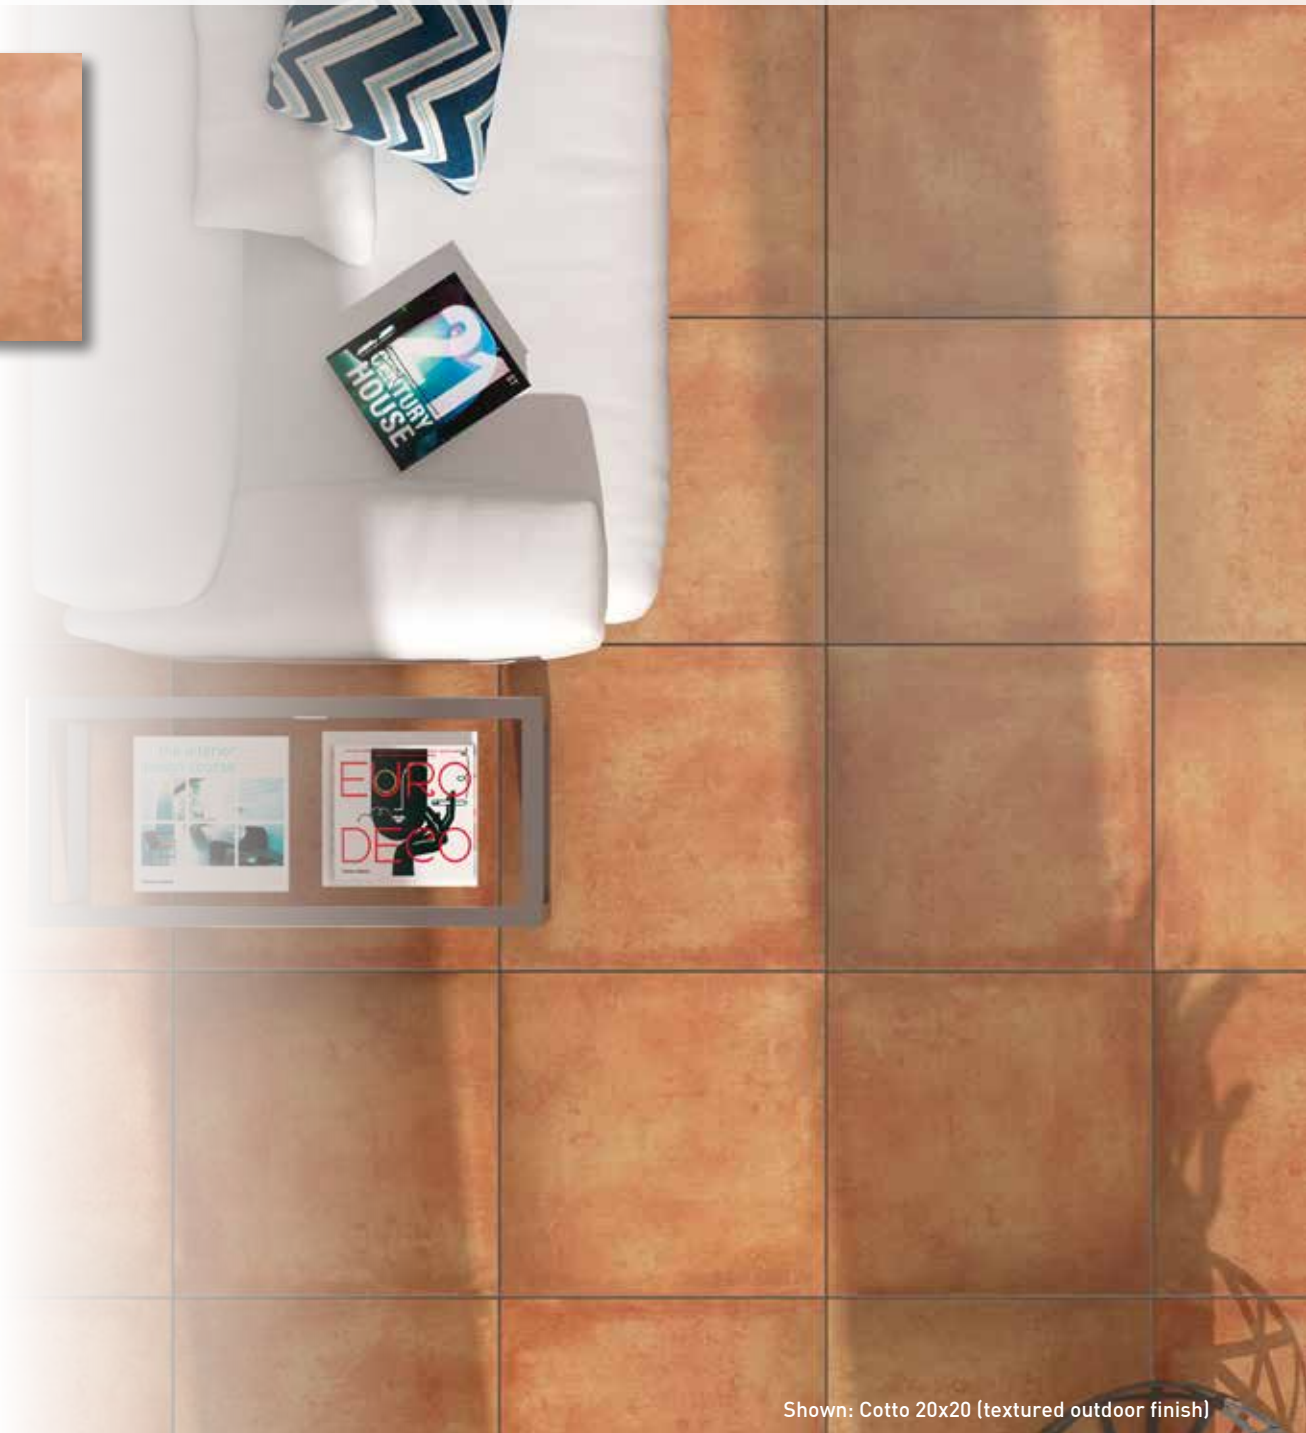

Shown: Cotto 20x20 (textured outdoor finish)

SPECIFICATIONS

Application	Floor
Visual	Rustic Cotto
Type	H.D.I.T. Pressed Porcelain
Slip Resistant	Yes
PEI Rating	4
Frost Resistant	Yes
Shade Variation	Moderate/High
Screens/Faces	6

V3

Made in Spain

SIZES

20x20
(Indoor finish and textured outdoor finish available)

3x20 Bullnose
(Indoor finish only)

Note: Refer to the Terms & Definitions page on Installation Guidelines & Standards for Grout Joint Sizes.