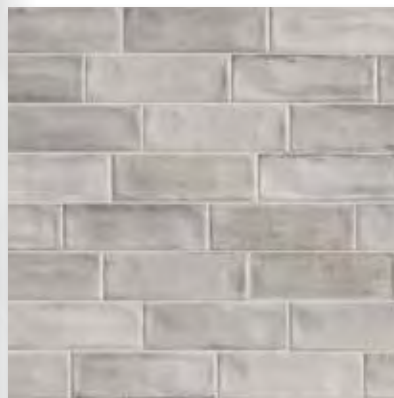

Bianco 4x12 (Range)