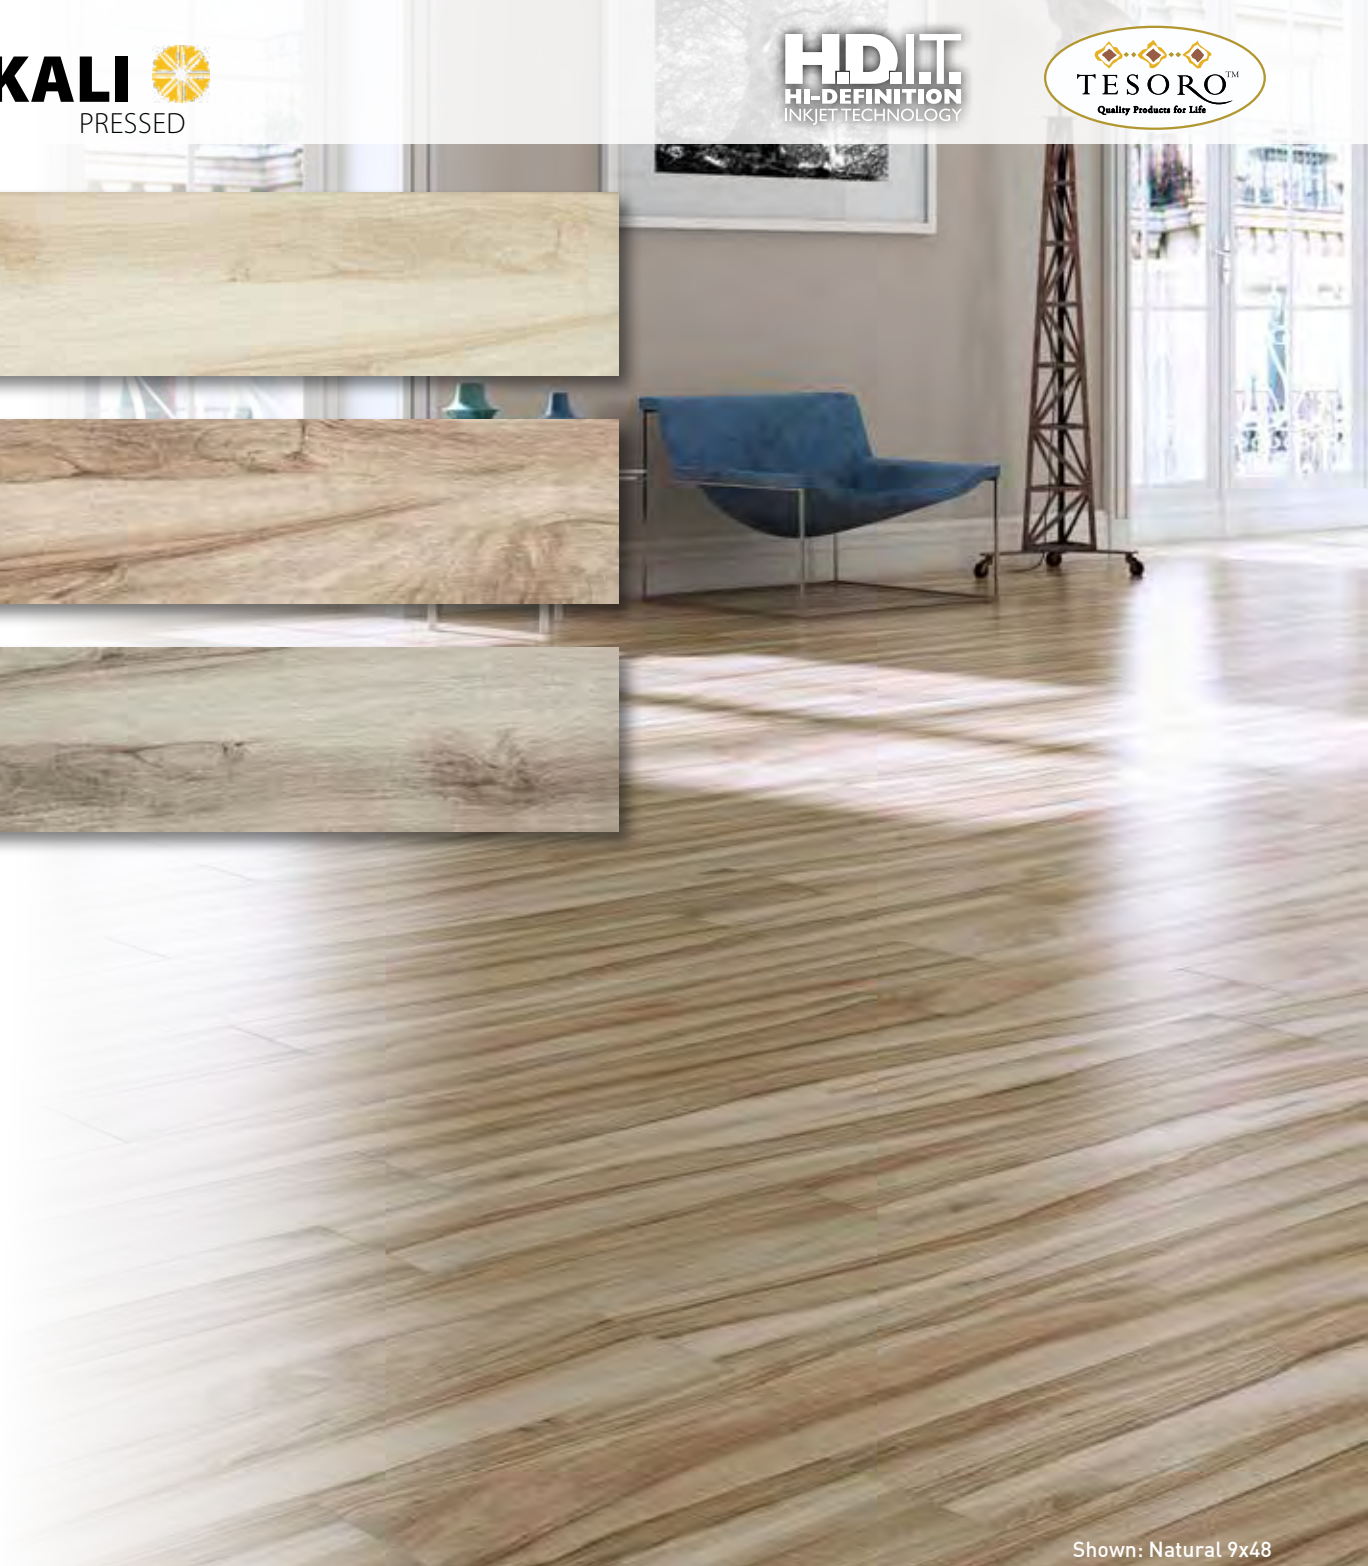

Natural

Taupe

Shown: Natural 9x48

SPECIFICATIONS

Application	Floor
Visual	Wood Plank
Type	H.D.I.T. Pressed Porcelain
Slip Resistant	Yes
PEI Rating	4
Frost Resistant	Yes
Shade Variation	Moderate/High
Screens/Faces	12