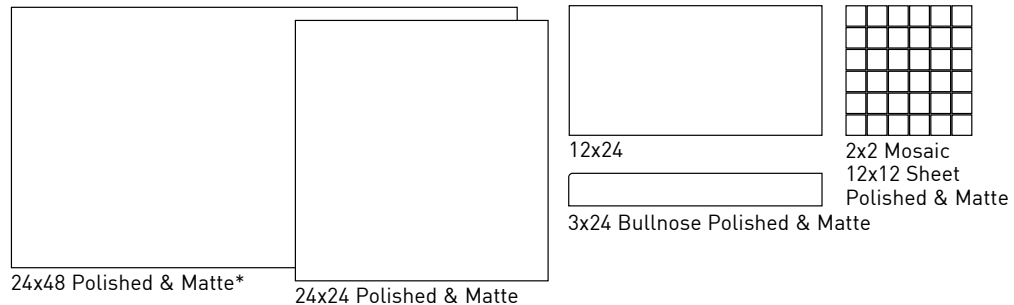

SIZES

*Available in White only.

Note: Refer to the Terms & Definitions page on Installation Guidelines & Standards for Grout Joint Sizes.