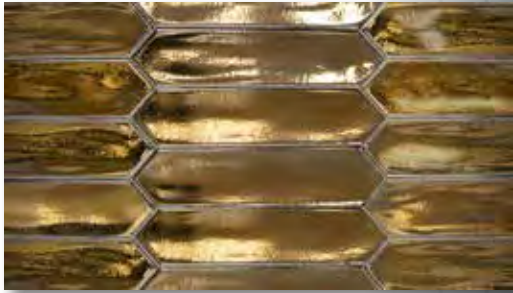

Grey (Range)

Gold (Range)