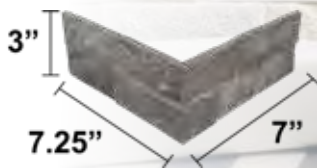

7.25x7x3 Corner*
(Available in all colors)

Shown: Cream 3x15

SPECIFICATIONS

Application	Wall
Visual	Stone Quarzite
Type	H.D.I.T. Pressed Porcelain
Slip Resistant	Not rated
PEI Rating	5
Frost Resistant	Yes
Shade Variation	Random/Extreme
Screens/Faces	54

Made in Italy