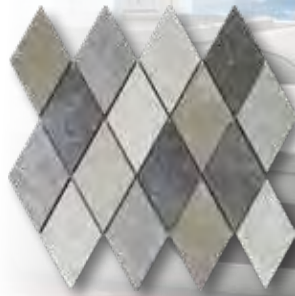

Universal Rhomboid
Mixed Mosaic