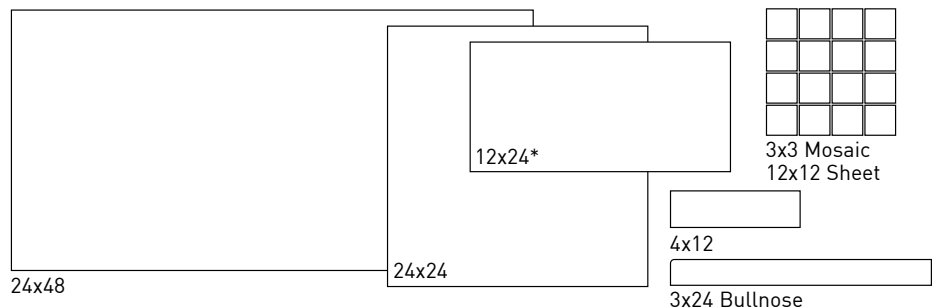

SIZES

*Also available in textured outdoor finish.

Note: Refer to the Terms & Definitions page on Installation Guidelines & Standards for Grout Joint Sizes.