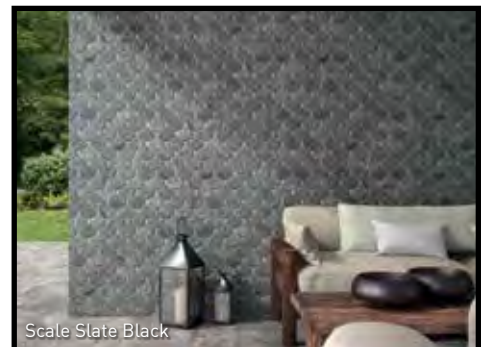

Scale Slate Black