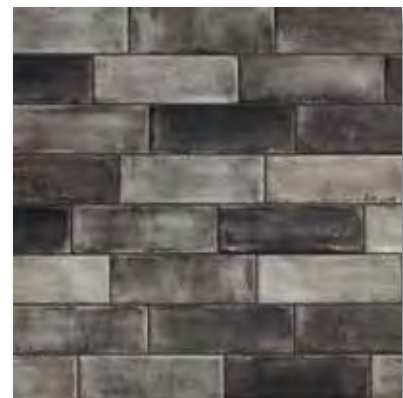

Nero 4x12 (Range)