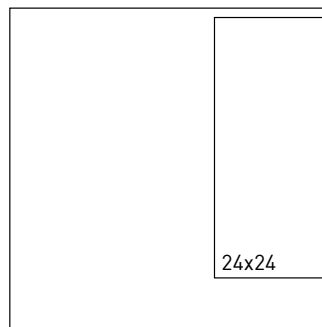

V2

Made in Italy

SIZES

3x3 Mosaic
12x12 Sheet

36x36

Note: Refer to the Terms & Definitions page on Installation Guidelines & Standards for Grout Joint Sizes.

FIELD TILE

Castor