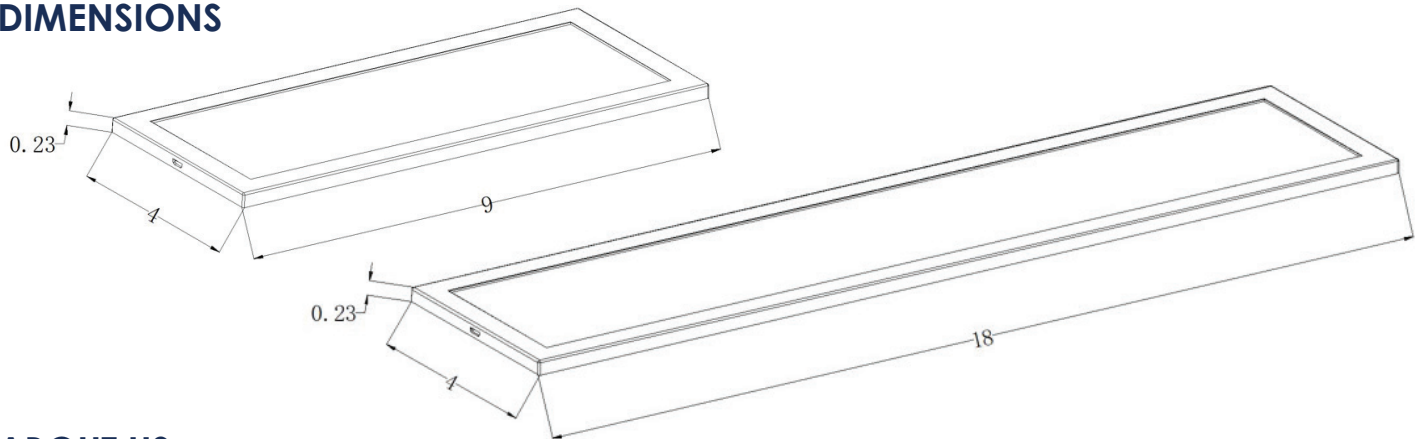

DIMENSIONS

ABOUT US

AmerTac offers a full range of distinct decorative home accent products that include stylish Wallplates, money-saving LED Nite Lites™, innovative Under Cabinet Lighting, and convenient LED Battery Operated Lights. Our comprehensive product lines include energy-saving Timers, Dimmers, and Lighting Controls; plus an extensive offering of Consumer Electronics Accessories for the home and office.