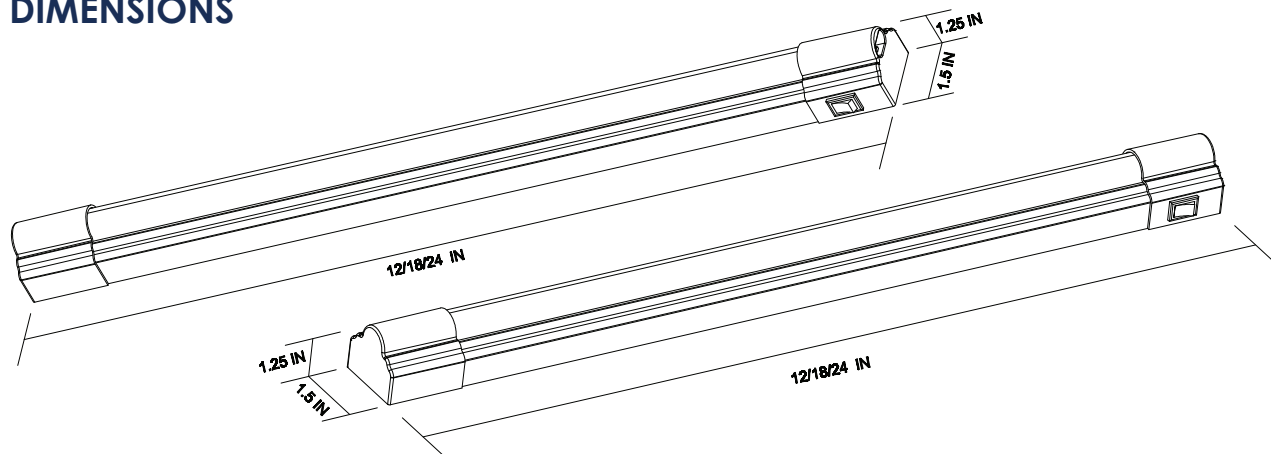

#### FEATURES

- Plug-in 5' cord allows for quick and simple installation
- Diffused lens
- Warm, white 3000K light
- Mounting hardware included
- Available in 12" / 16" / 24"

## SPECIFICATIONS

Model Number	SENA-L12W-N1	SENA-L16W-N1	SENA-L24W-N1
Description	Sena 12" Bar - White	Sena 16" Bar - White	Sena 24" Bar - White
Lumens	719	1056	1453
Watts	7W	10W	14W
Lumens/Watts	102.71	105.6	103.79
Linkable Qty	0.25	0.33	0.5
Weight (lbs.)	120VAC	120VAC	120VAC
Input Voltage	25,000	25,000	25,000
LED Life (Hours)	White	White	White
Color	White	White	White
Color Temp	3000K	3000K	3000K
UPC	070686763674	070686763681	070686763698
Dimensions L x W x H	12 x 1.5 x 1.25	1.38 X 1.125 X 16	1.38 X 1.125 X 24
Box Dimensions L x W x H	17.9 x 1.8 x 1.6	1.772 x 24.016 x 1.575	1.772 x 29.528 x 1.575

## DIMENSIONS