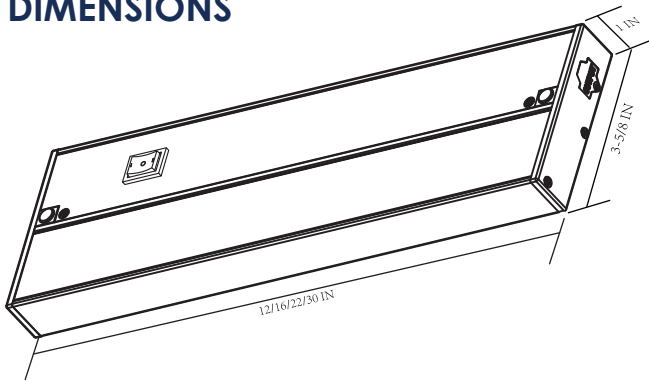

DIMENSIONS

ABOUT US

AmerTac offers a full range of distinct decorative home accent products that include stylish Wallplates, money-saving LED Nite Lites™, innovative Under Cabinet Lighting, and convenient LED Battery Operated Lights. Our comprehensive product lines include energy-saving Timers, Dimmers, and Lighting Controls; plus an extensive offering of Consumer Electronics Accessories for the home and office.