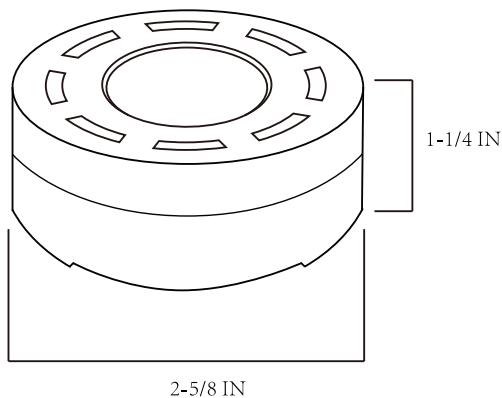

DIMENSIONS

ABOUT US

AmerTac offers a full range of distinct decorative home accent products that include stylish Wallplates, money-saving LED Nite Lites™, innovative Under Cabinet Lighting, and convenient LED Battery Operated Lights. Our comprehensive product lines include energy-saving Timers, Dimmers, and Lighting Controls; plus an extensive offering of Consumer Electronics Accessories for the home and office.