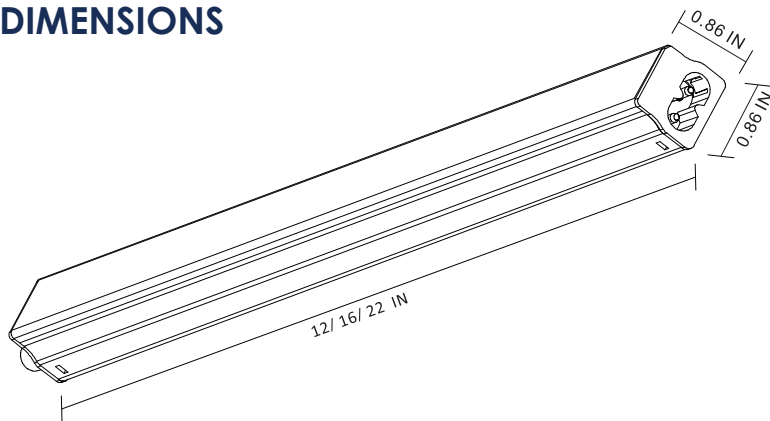

DIMENSIONS

ABOUT US

AmerTac offers a full range of distinct decorative home accent products that include stylish Wallplates, money-saving LED Nite Lites™, innovative Under Cabinet Lighting, and convenient LED Battery Operated Lights. Our comprehensive product lines include energy-saving Timers, Dimmers, and Lighting Controls; plus an extensive offering of Consumer Electronics Accessories for the home and office.