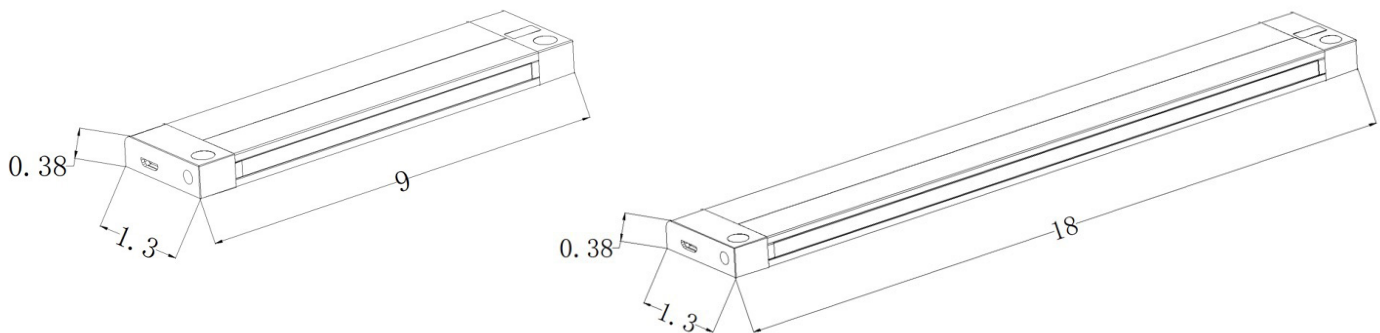

DIMENSIONS

ABOUT US

AmerTac offers a full range of distinct decorative home accent products that include stylish Wallplates, money-saving LED Nite Lites™, innovative Under Cabinet Lighting, and convenient LED Battery Operated Lights. Our comprehensive product lines include energy-saving Timers, Dimmers, and Lighting Controls; plus an extensive offering of Consumer Electronics Accessories for the home and office.