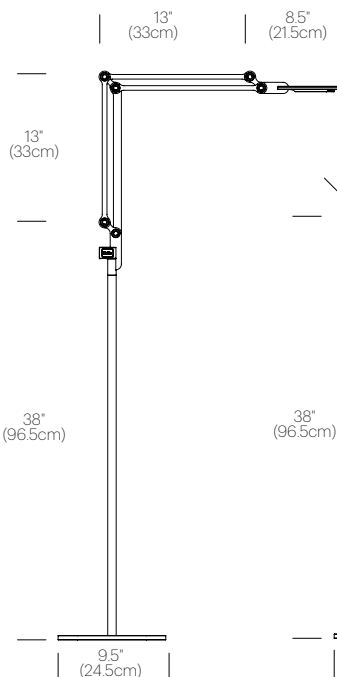

LIGHT CONTROL

Rocker switch (high, low, off)

FEATURES

- 360° rotation at base
- Full-range height adjustability
- 180° front to back head tilt
- Advanced LED array eliminates multiple shadows
- Ships flat-packed
- OCC model available upon request

SPECIFICATIONS

- Voltage: 120/220V 60Hz
- Power Consumption: 7W
- Color Temperature: 3000K
- Luminosity: 305 Lumens
- Luminaire efficacy: 44 Lumens/Watt
- Color Rendition Index: 90 CRI
- 50K hour lifespan
- Cord length: 8' (244cm)
- Global multi-plug adapter available
- 1 year warranty

CERTIFICATIONS

PACKAGING WEIGHT AND DIMENSIONS

Link Small:	3.05LBS	33" X 6.5" X 4.5"
	1.4KGS	84cm X 17cm X 11cm
Link Medium:	3.25LBS	33" X 6.5" X 4.5"
	1.5KGS	84cm X 17cm X 11cm
Link Floor Base:	10.1LBS	12.5" X 12" X 1.5"
	4.6KGS	32cm X 30cm X 4cm

NOTES

- Occupancy sensor model available upon request
- Custom requests can be considered on volume orders
- Link USB sold separately

FINISHES

DIMENSIONS

LINK MEDIUM FLOOR

LINK SMALL FLOOR

LINK USB