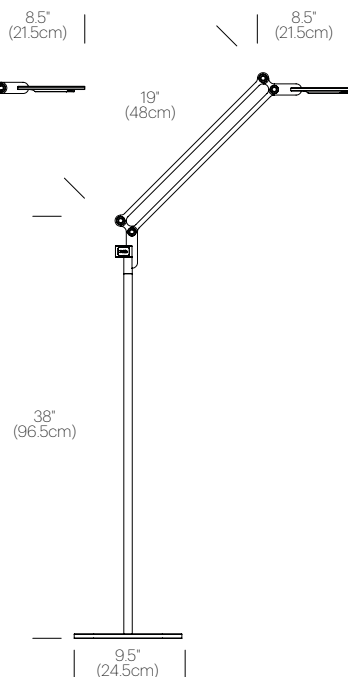

LIGHT CONTROL

Rocker switch (high, low, off)

FEATURES

- 360° rotation at base
- Full-range height adjustability
- 180° front to back head tilt
- Advanced LED array eliminates multiple shadows
- Ships flat-packed
- OCC model available upon request

SPECIFICATIONS

- Voltage: 120/220V 60Hz
- Power Consumption: 7W
- Color Temperature: 3000K
- Luminosity: 305 Lumens
- Luminaire efficacy: 44 Lumens/Watt
- Color Rendition Index: 90 CRI
- 50K hour lifespan
- Cord length: 8' (244cm)
- Global multi-plug adapter available
- 1 year warranty

CERTIFICATIONS

PACKAGING WEIGHT AND DIMENSIONS

Link Small:	3.05LBS	33" X 6.5" X 4.5"
	1.4KGS	84cm X 17cm X 11cm
Link Medium:	3.25LBS	33" X 6.5" X 4.5"
	1.5KGS	84cm X 17cm X 11cm
Link Floor Base:	10.1LBS	12.5" X 12" X 1.5"
	4.6KGS	32cm X 30cm X 4cm

NOTES

- Occupancy sensor model available upon request
- Custom requests can be considered on volume orders
- Link USB sold separately

FINISHES

DIMENSIONS

LINK MEDIUM FLOOR

LINK SMALL FLOOR

LINK USB