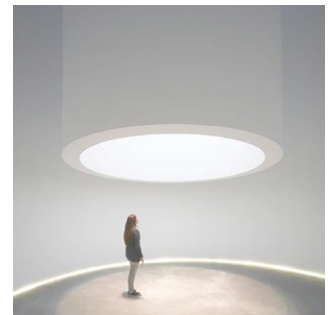

COLLECTION **GLACIO**

GLACIO

SQUARE

The classic square shape celebrates balance, order, and stability. Square forms are perfect choices for honoring values such as courage, integrity, trust, and accountability.

GLACIO CIRCLE

Circular designs represent continuity, wholeness, and community. This shape is ideal to recognize commitment, loyalty, harmonious relationships, and generosity.

GLACIO

HEXAGON

Hexagons relate to collaboration and organization. The chosen shape of the hard-working honey bee is not only visually appealing but also highly efficient. This shape is great for honoring excellence, drive, teamwork, and high impact.

GLACIO OCTAGON

Octagonal designs can symbolize regeneration, transformation, and transition. The shape itself is in transition, embodying aspects of both the square and the circle. Octagons can reflect exceeding expectations, or important milestones such as promotions, program completions, or retirement awards.