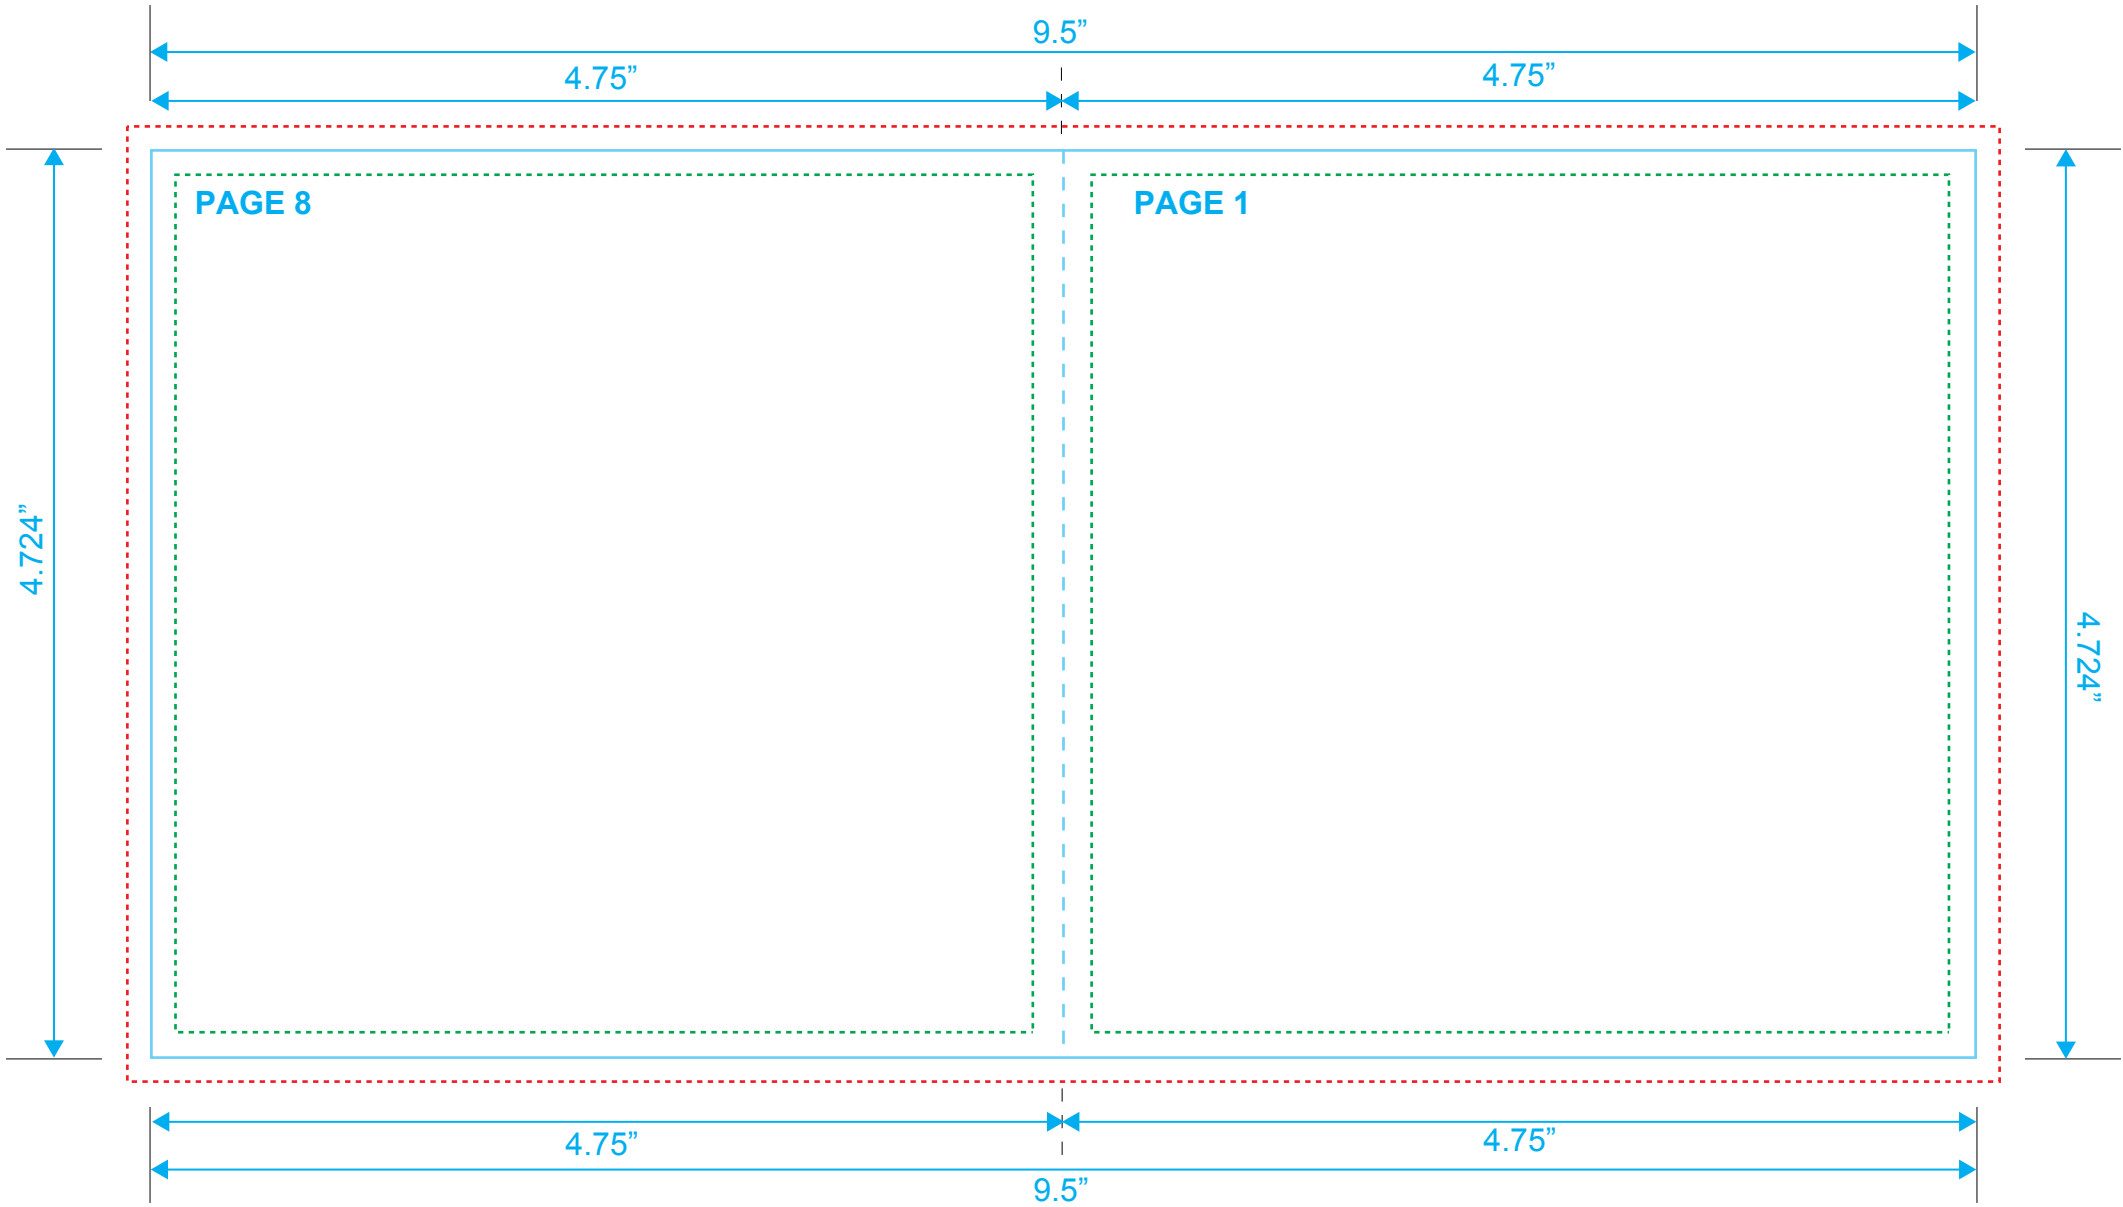

BOOKLET
Reference: 8 Pages
Style: 2 Panel
Size: 9.5" x 4.724"

Type Safety
Bleed Line
Crop Line ———

BOOKLET
Reference: 8 Pages
Style: 2 Panel
Size: 9.5" x 4.724"

Type Safety
Bleed Line
Crop Line _____

BOOKLET
Reference: 8 Pages
Style: 2 Panel
Size: 9.5" x 4.724"

Type Safety
Bleed Line
Crop Line _____

BOOKLET
Reference: 8 Pages
Style: 2 Panel
Size: 9.5" x 4.724"

Type Safety
Bleed Line
Crop Line _____