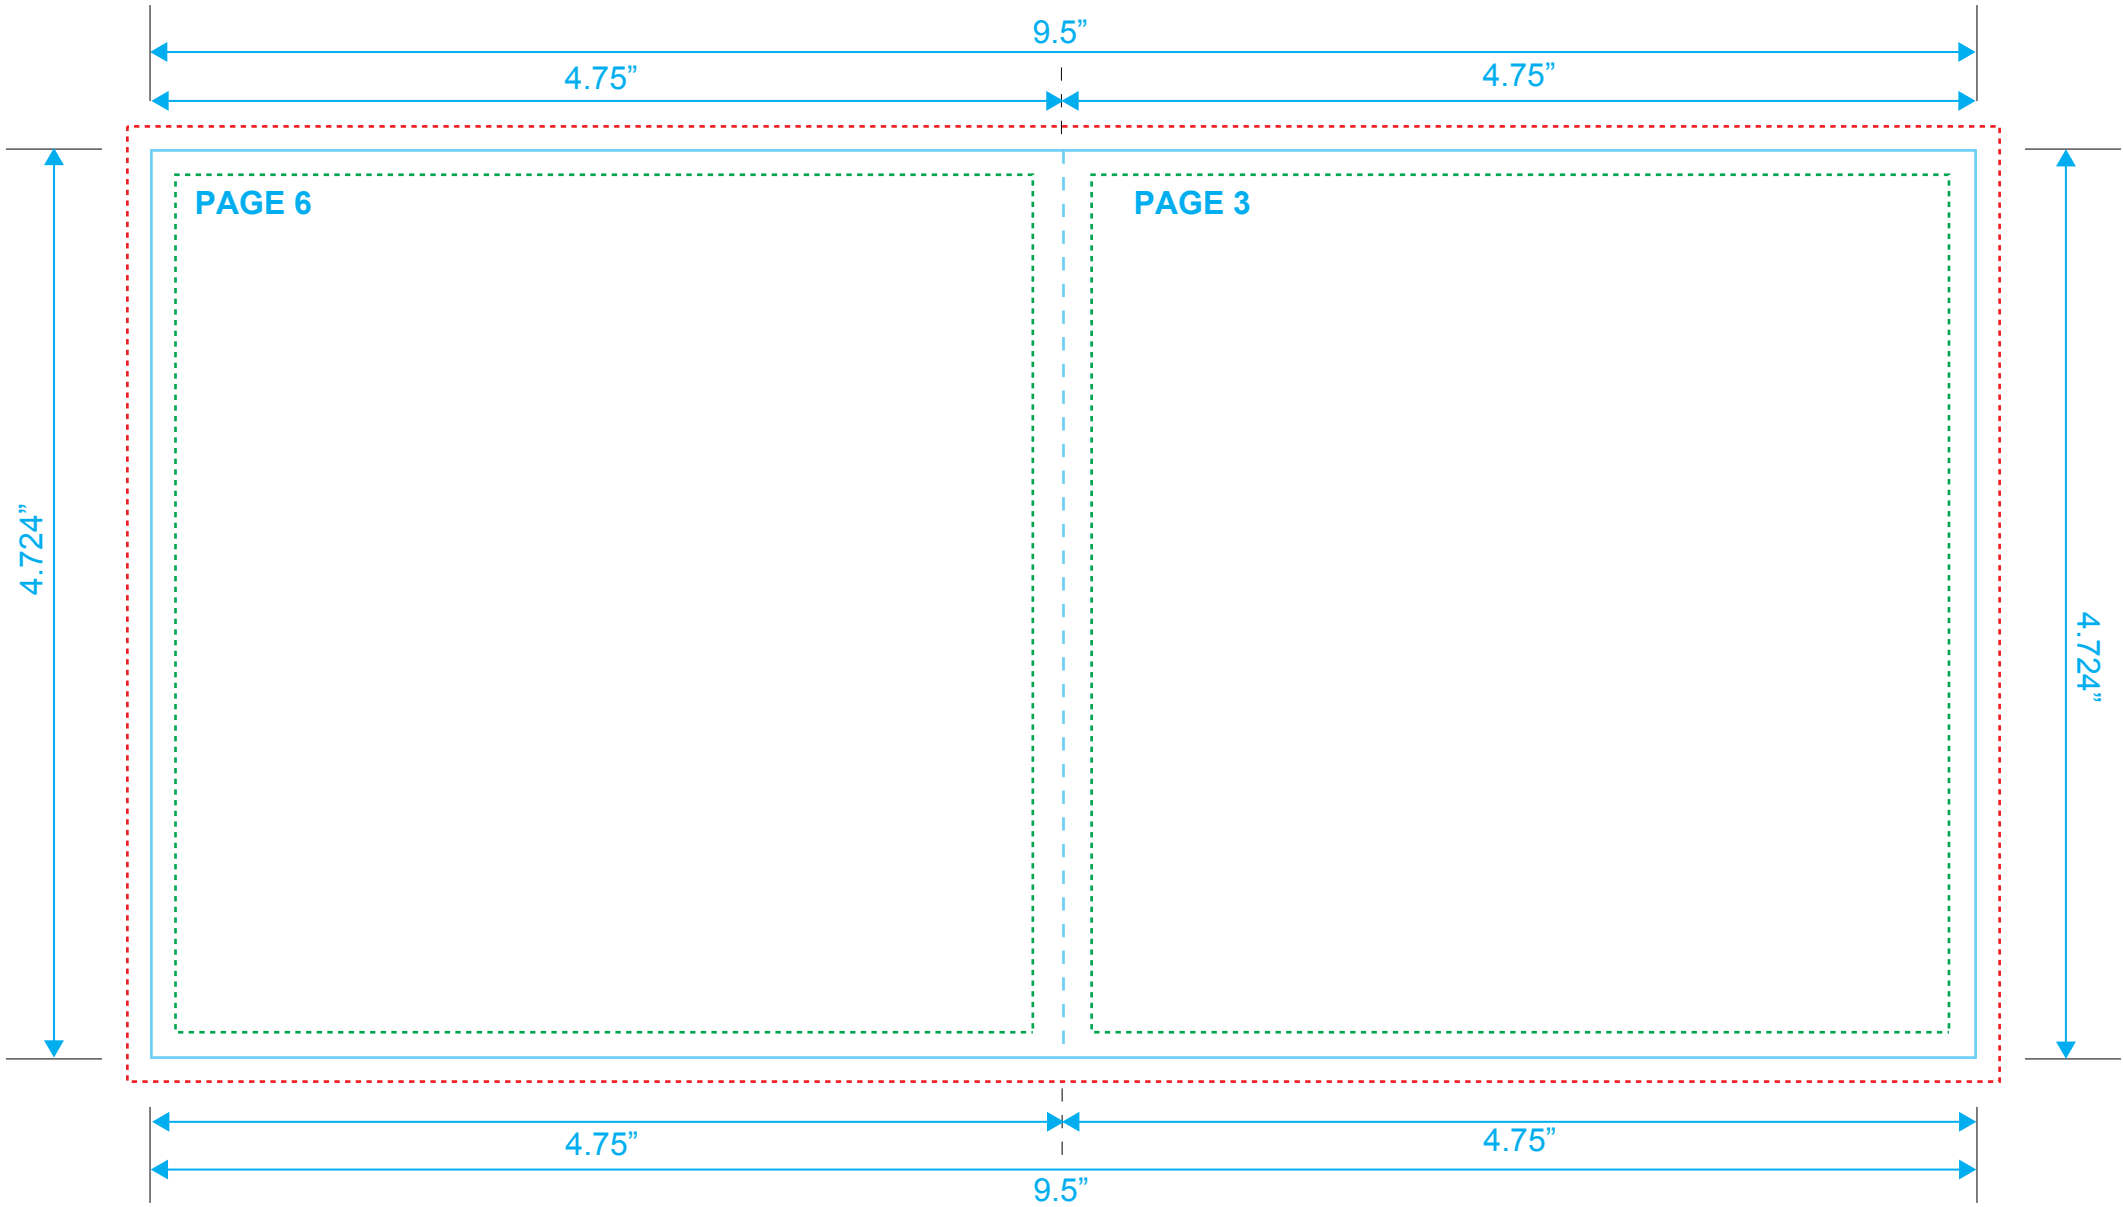

BOOKLET
Reference: 8 Pages
Style: 2 Panel
Size: 9.5" x 4.724"

Type Safety
Bleed Line
Crop Line ———

BOOKLET
Reference: 8 Pages
Style: 2 Panel
Size: 9.5" x 4.724"

Type Safety
Bleed Line
Crop Line _____

BOOKLET
Reference: 8 Pages
Style: 2 Panel
Size: 9.5" x 4.724"

Type Safety
Bleed Line
Crop Line _____

BOOKLET
Reference: 8 Pages
Style: 2 Panel
Size: 9.5" x 4.724"

Type Safety
Bleed Line
Crop Line _____