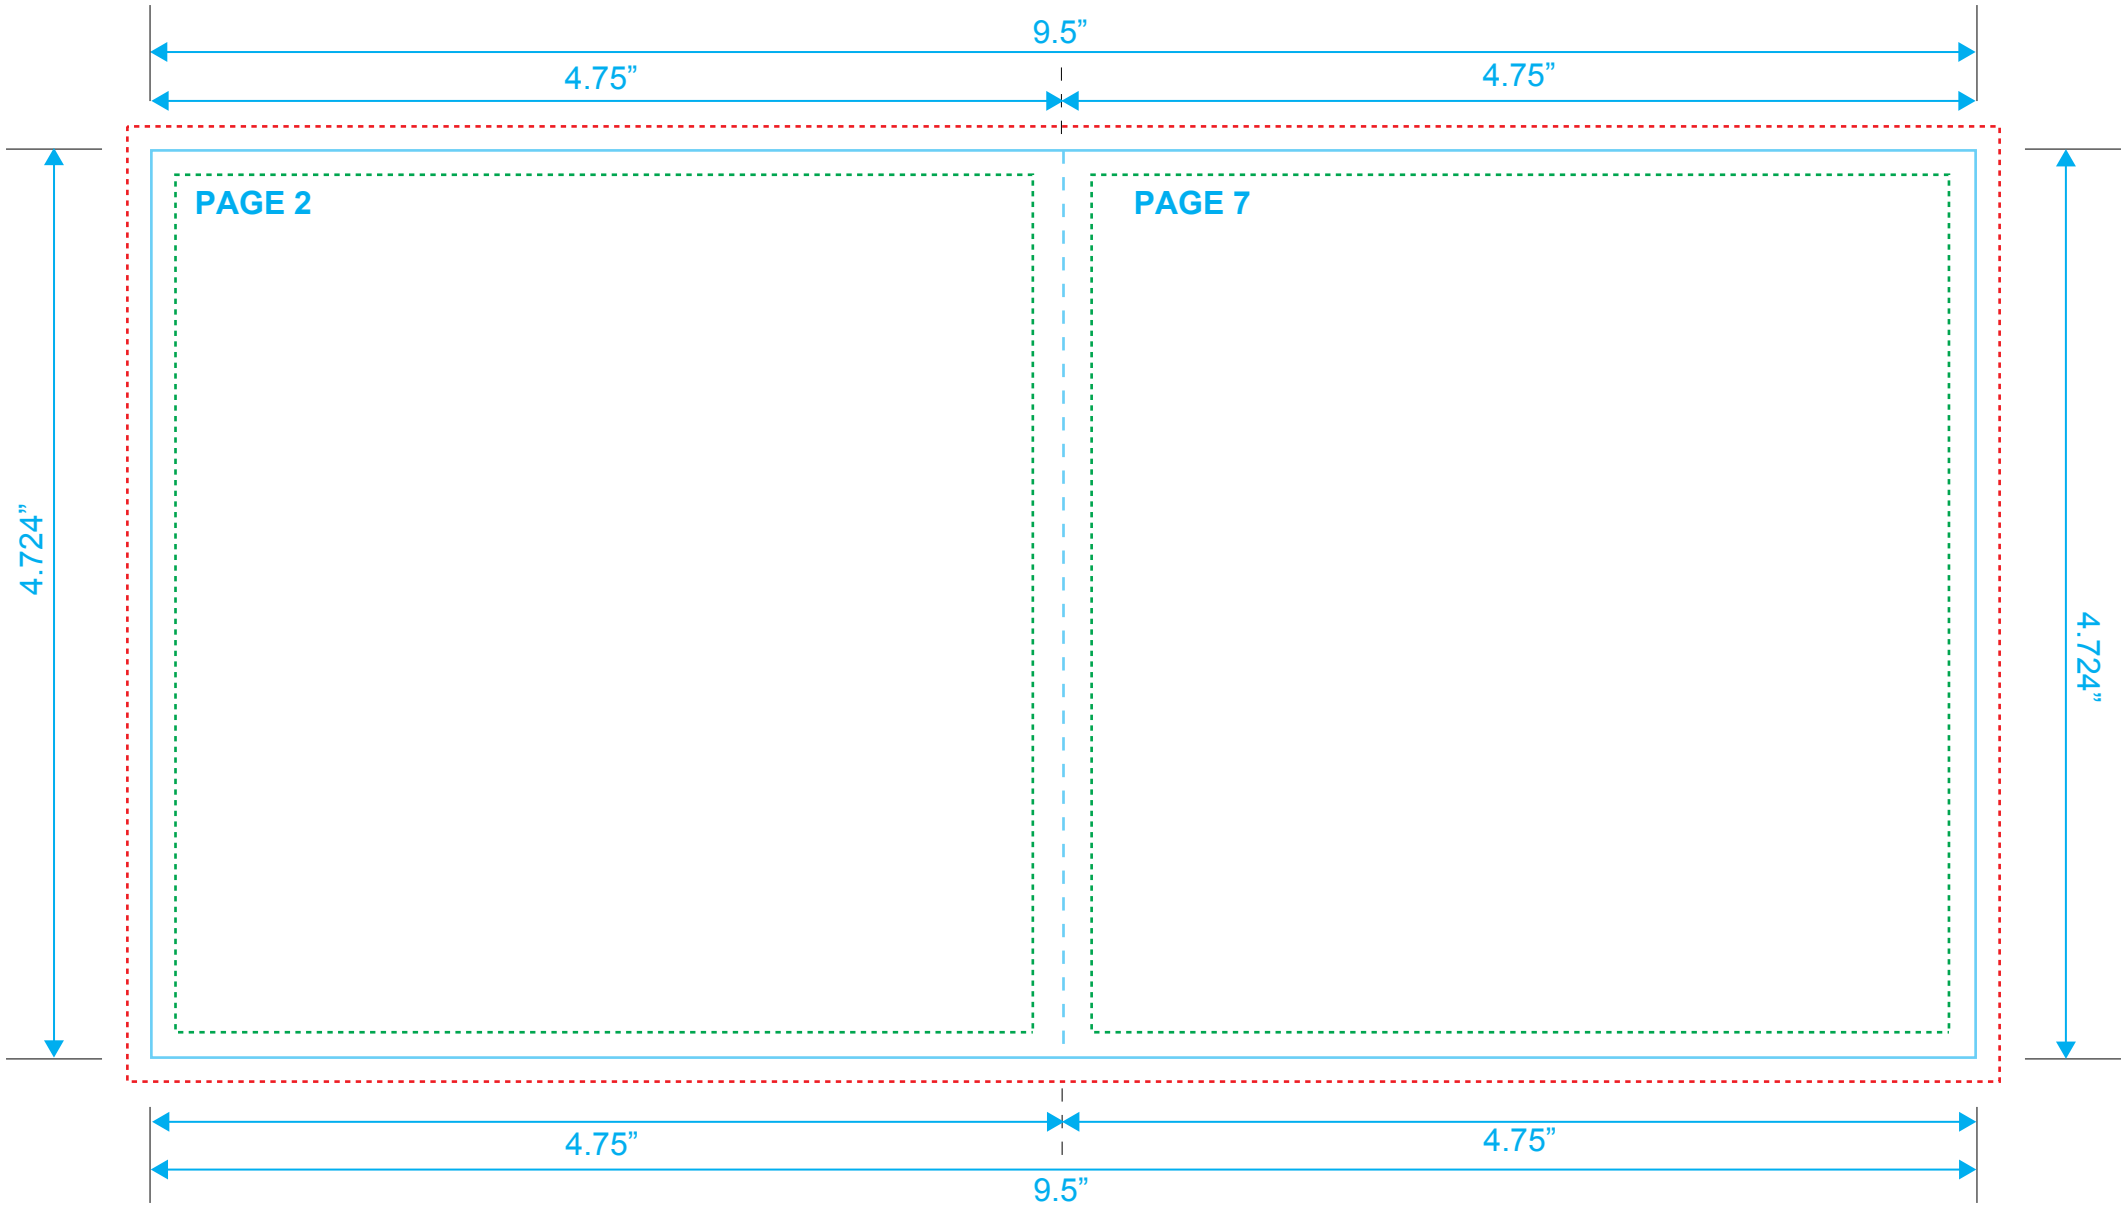

BOOKLET
Reference: 8 Pages
Style: 2 Panel
Size: 9.5" x 4.724"

Type Safety
Bleed Line
Crop Line ———

BOOKLET
Reference: 8 Pages
Style: 2 Panel
Size: 9.5" x 4.724"

Type Safety
Bleed Line
Crop Line _____

BOOKLET
Reference: 8 Pages
Style: 2 Panel
Size: 9.5" x 4.724"

Type Safety
Bleed Line
Crop Line _____

BOOKLET
Reference: 8 Pages
Style: 2 Panel
Size: 9.5" x 4.724"

Type Safety
Bleed Line
Crop Line _____